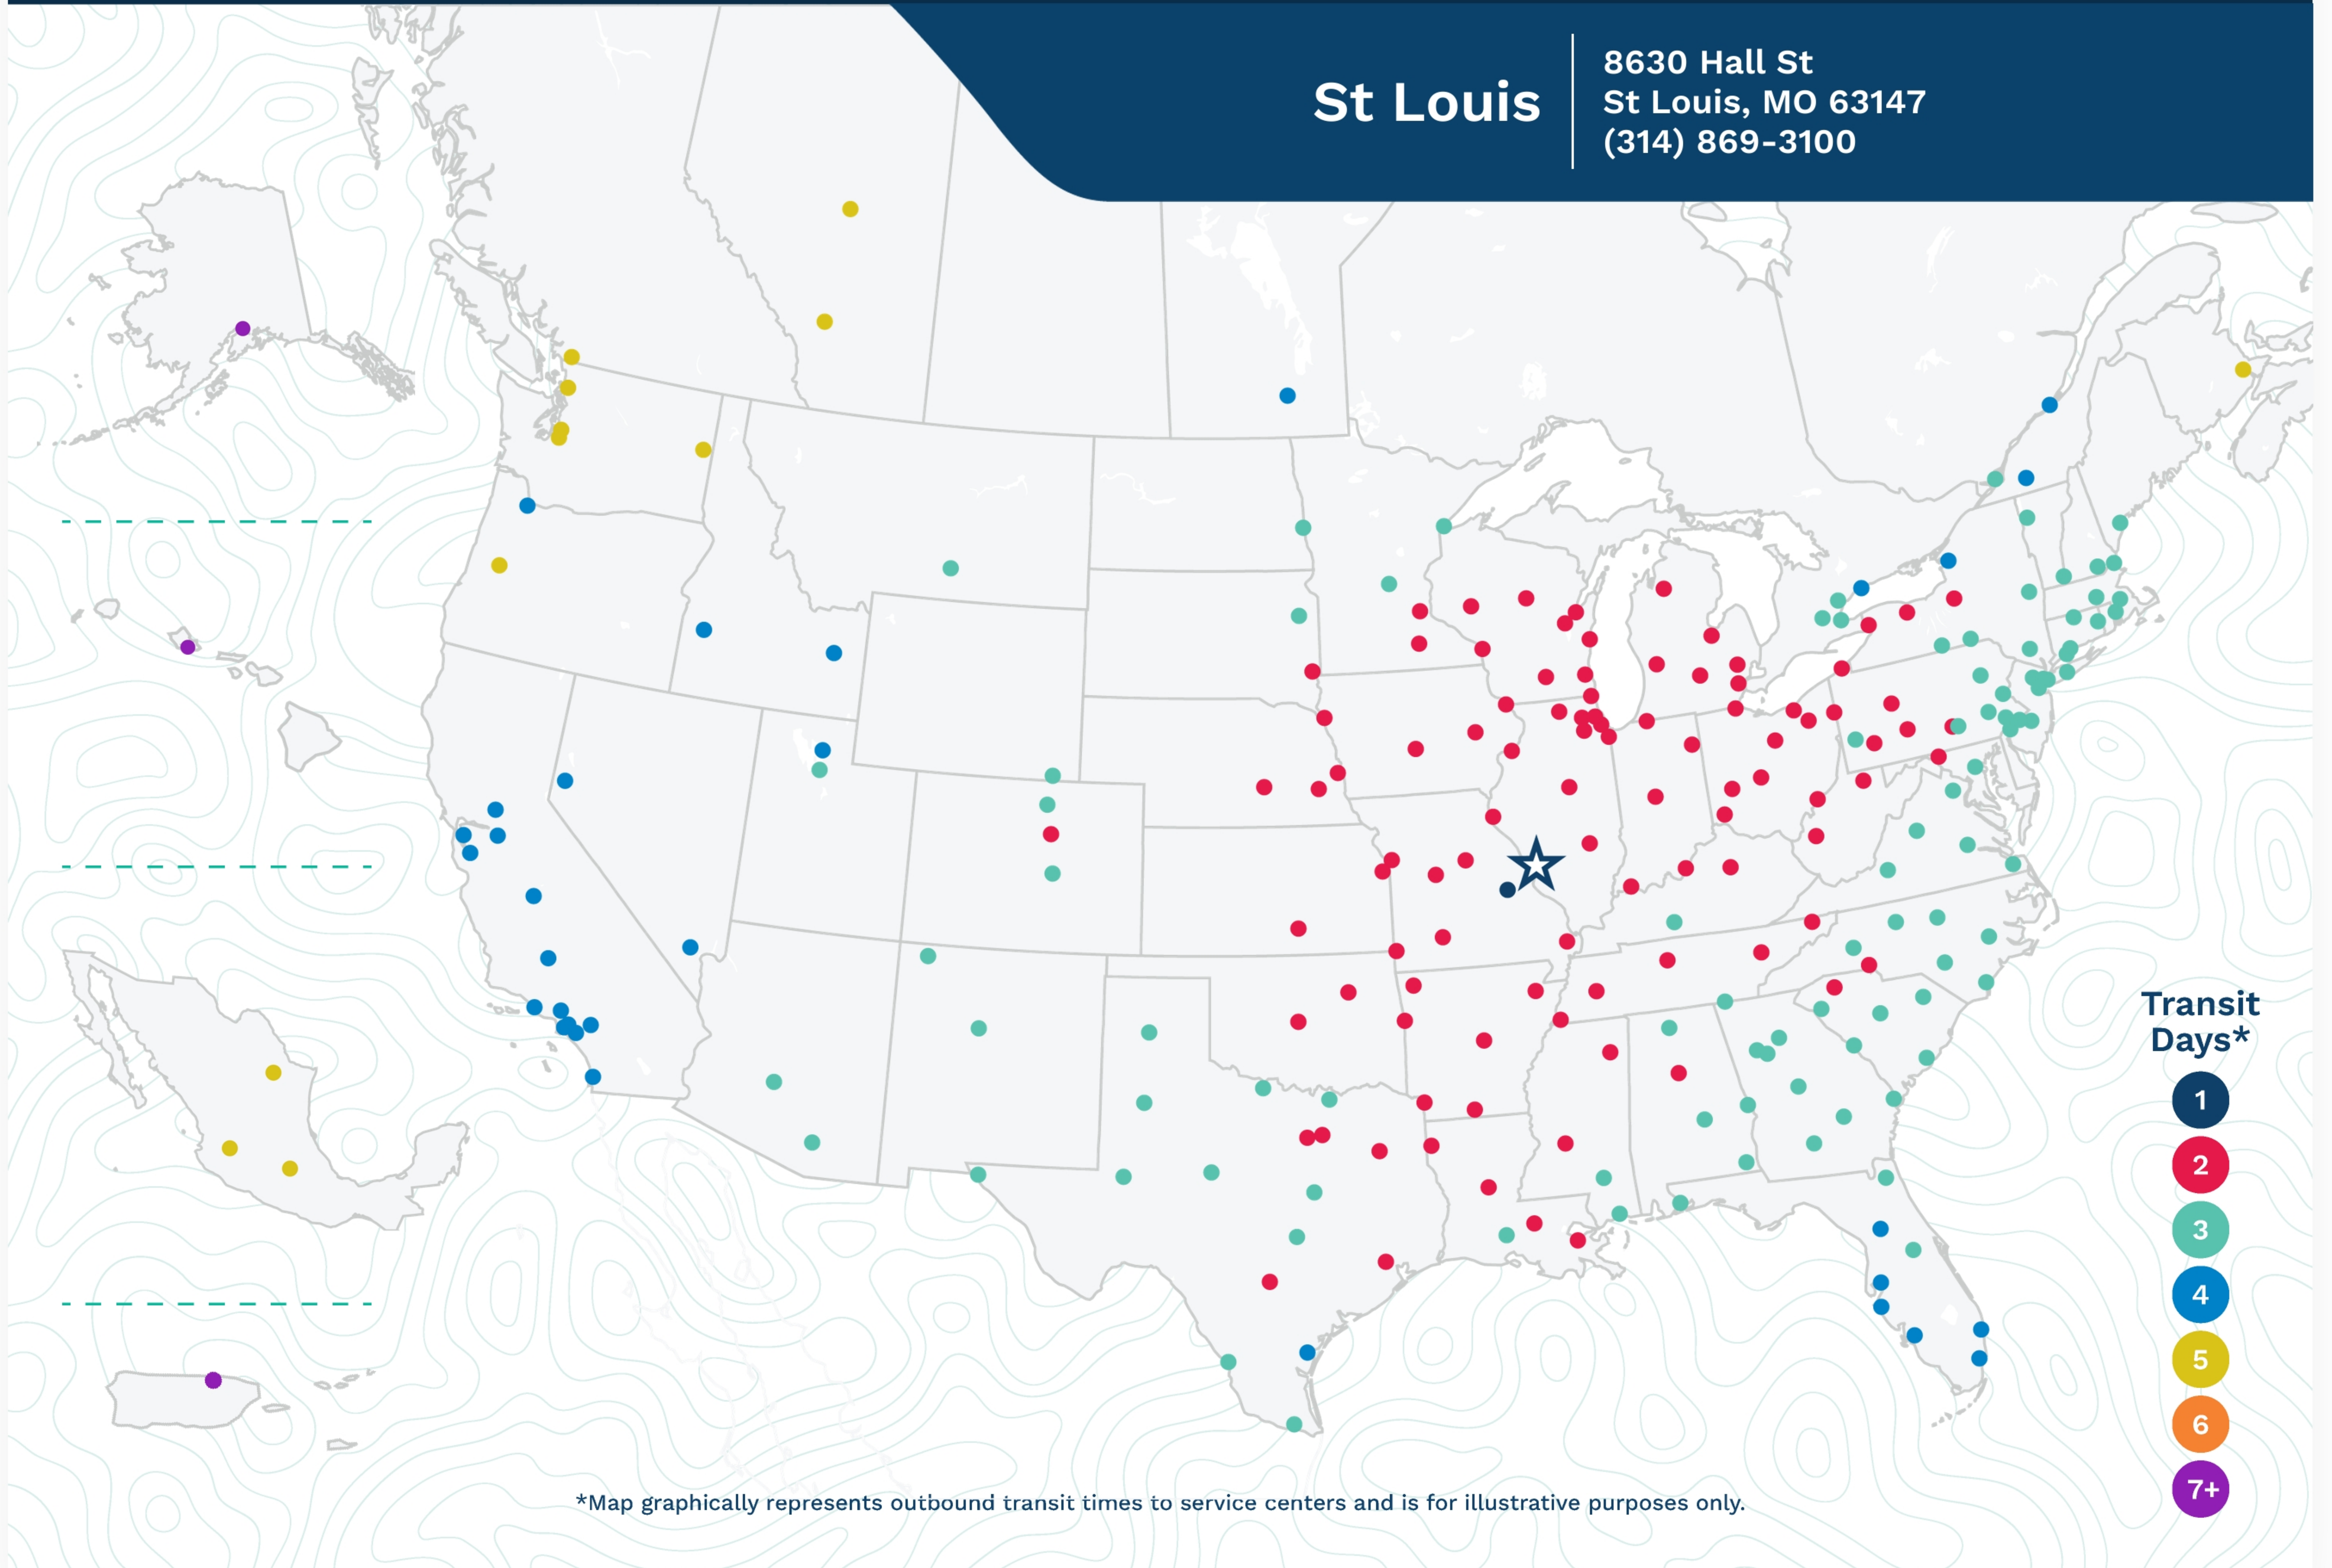

St Louis

8630 Hall St
St Louis, MO 63147
(314) 869-3100

*Map graphically represents outbound transit times to service centers and is for illustrative purposes only.