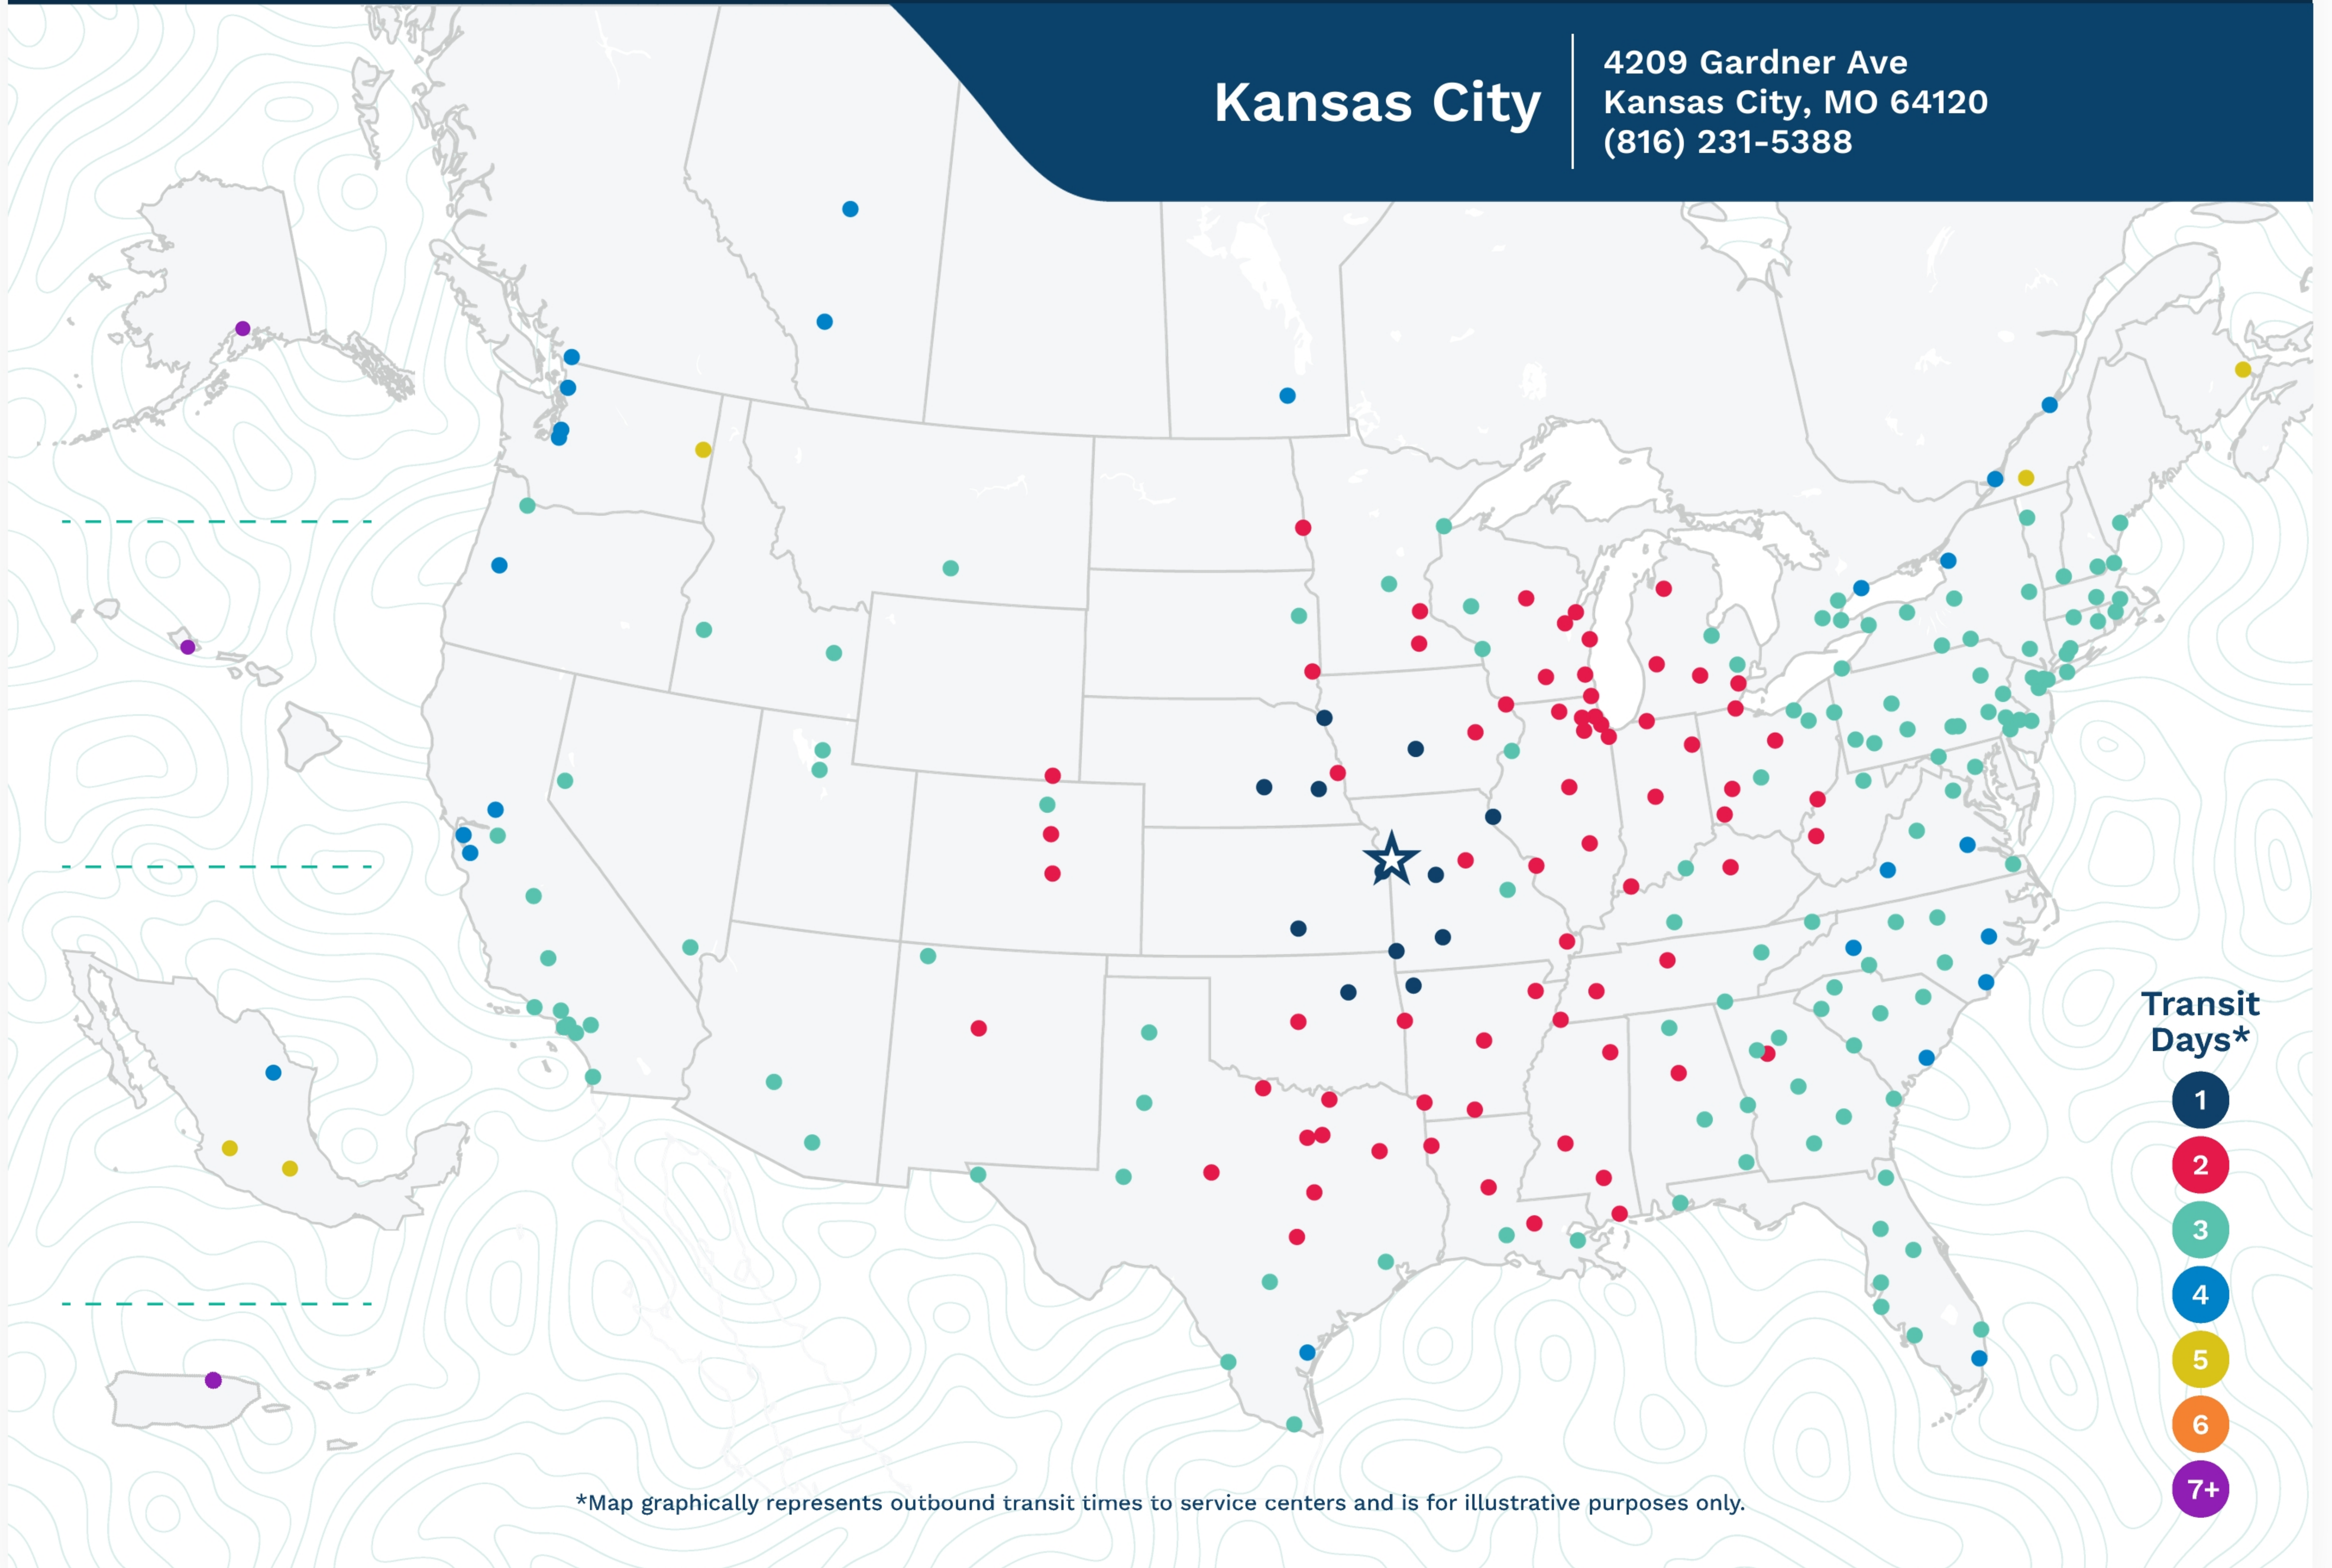

Advertised Transit Times

via the ABF Freight® Network

Kansas City

4209 Gardner Ave
Kansas City, MO 64120
(816) 231-5388

*Map graphically represents outbound transit times to service centers and is for illustrative purposes only.