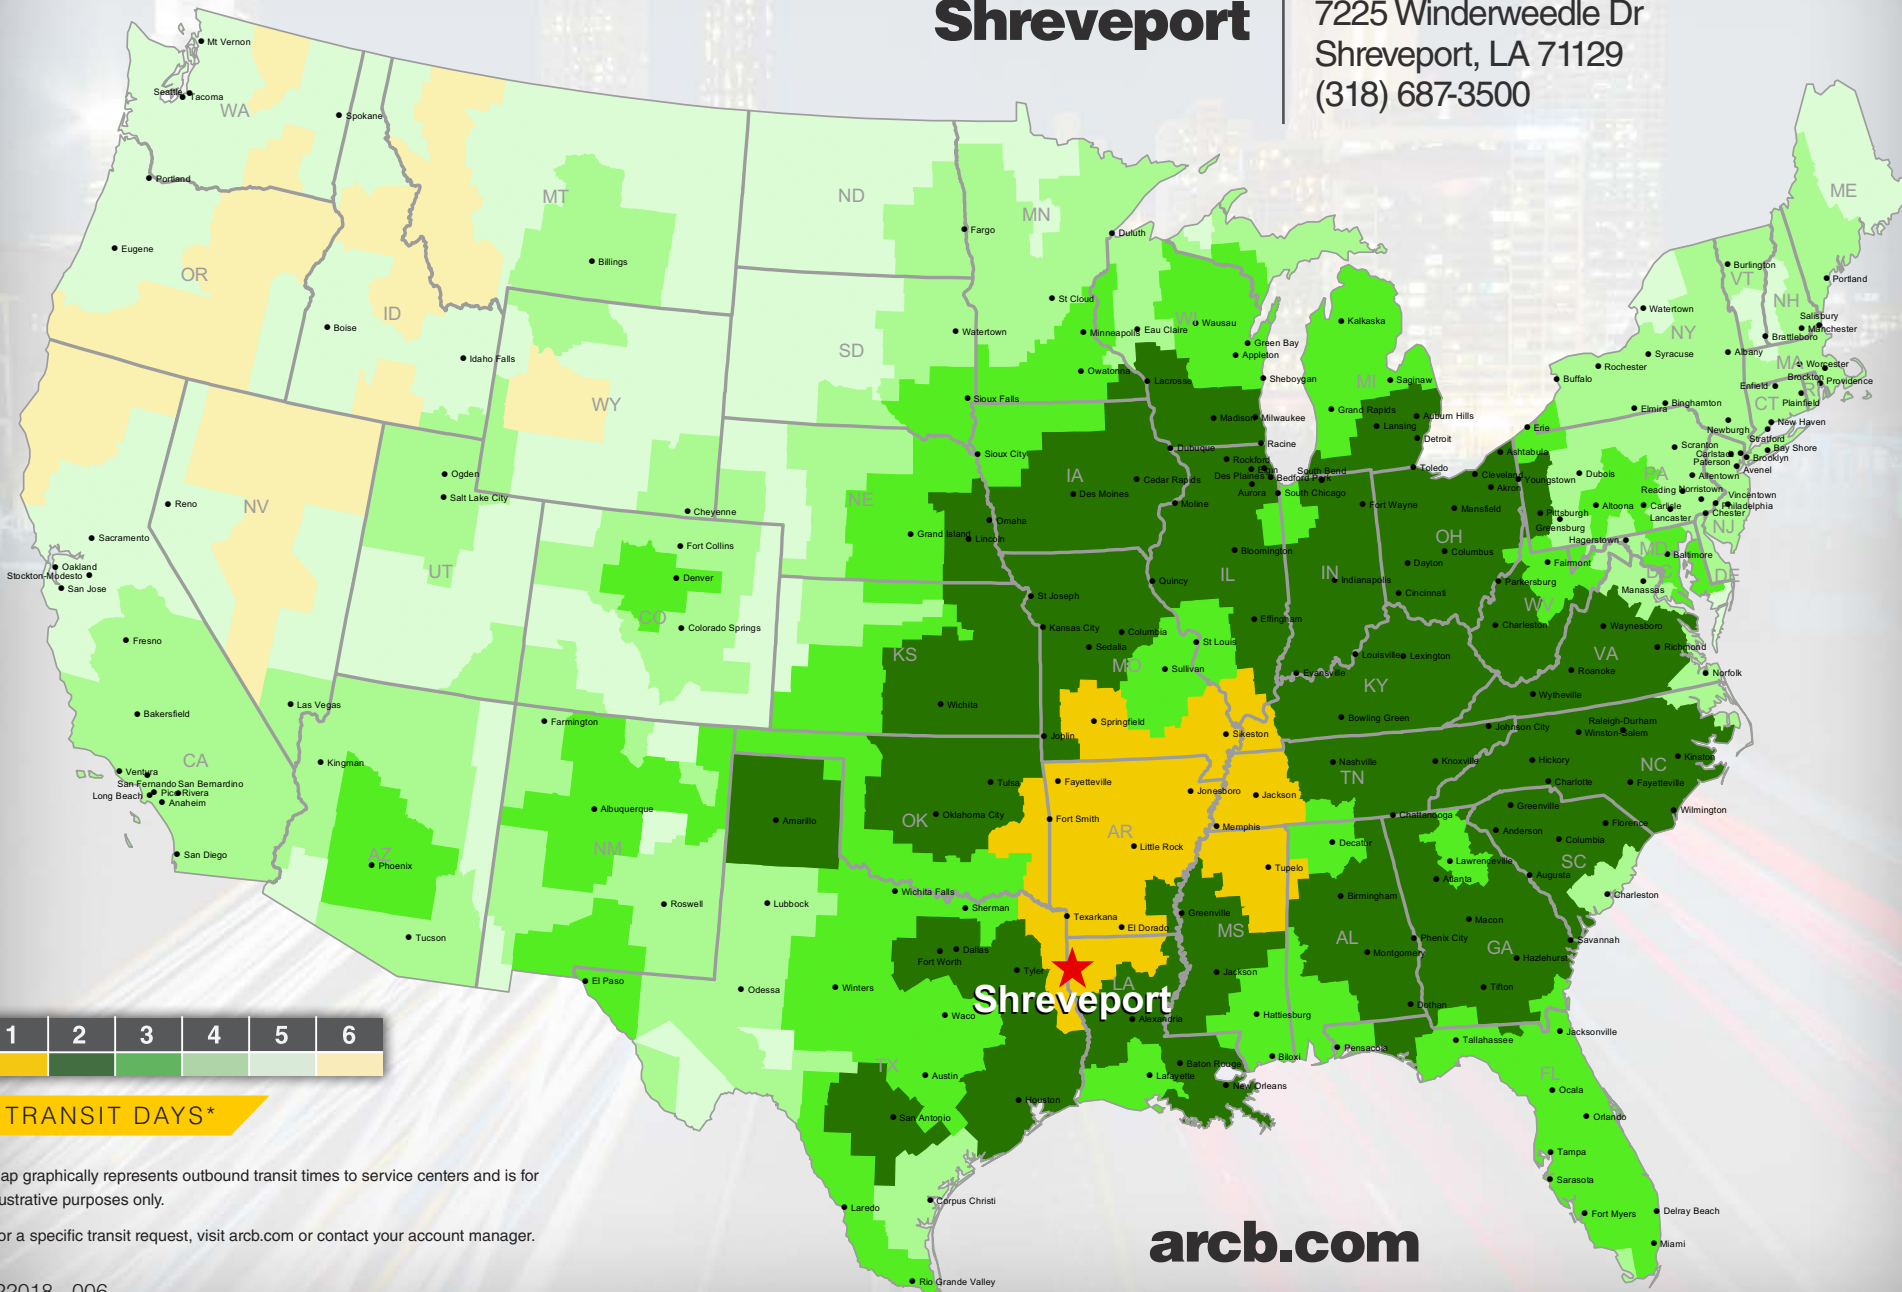

Shreveport

7225 Winderweeple Dr
Shreveport, LA 71129
(318) 687-3500

TRANSIT DAYS*

*Map graphically represents outbound transit times to service centers and is for illustrative purposes only.

For a specific transit request, visit arcb.com or contact your account manager.