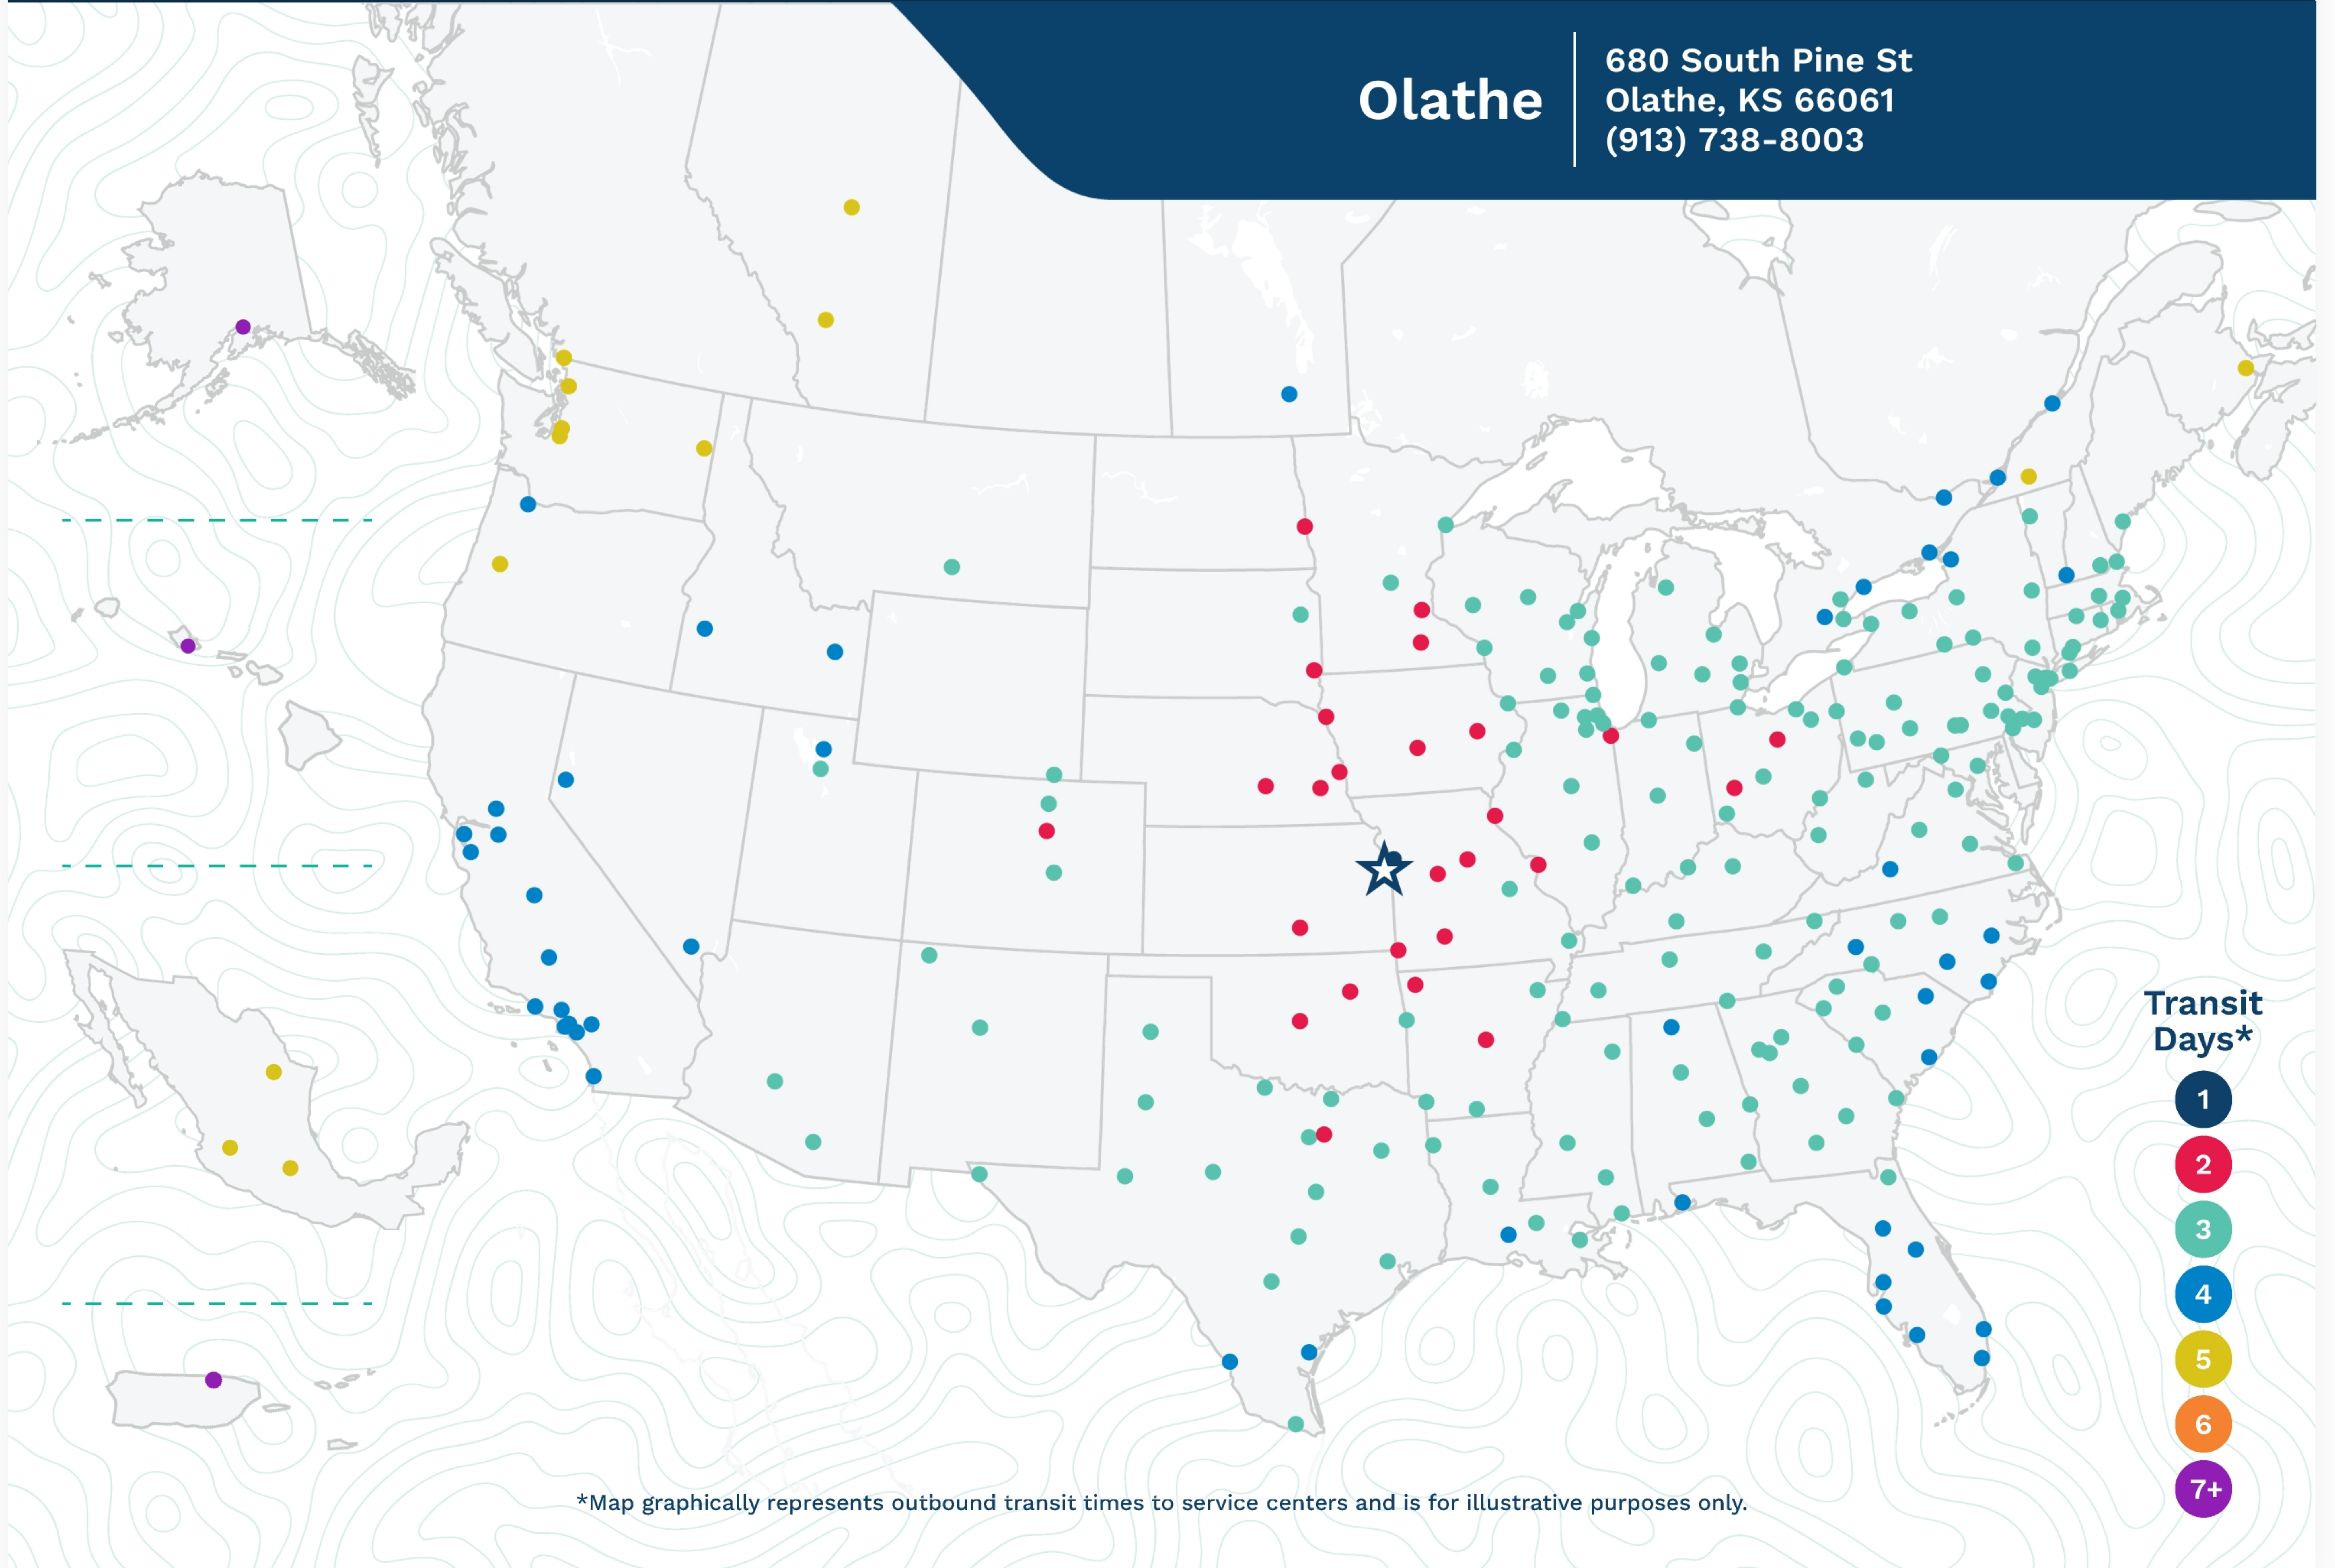

Olathe

680 South Pine St
Olathe, KS 66061
(913) 738-8003

*Map graphically represents outbound transit times to service centers and is for illustrative purposes only.