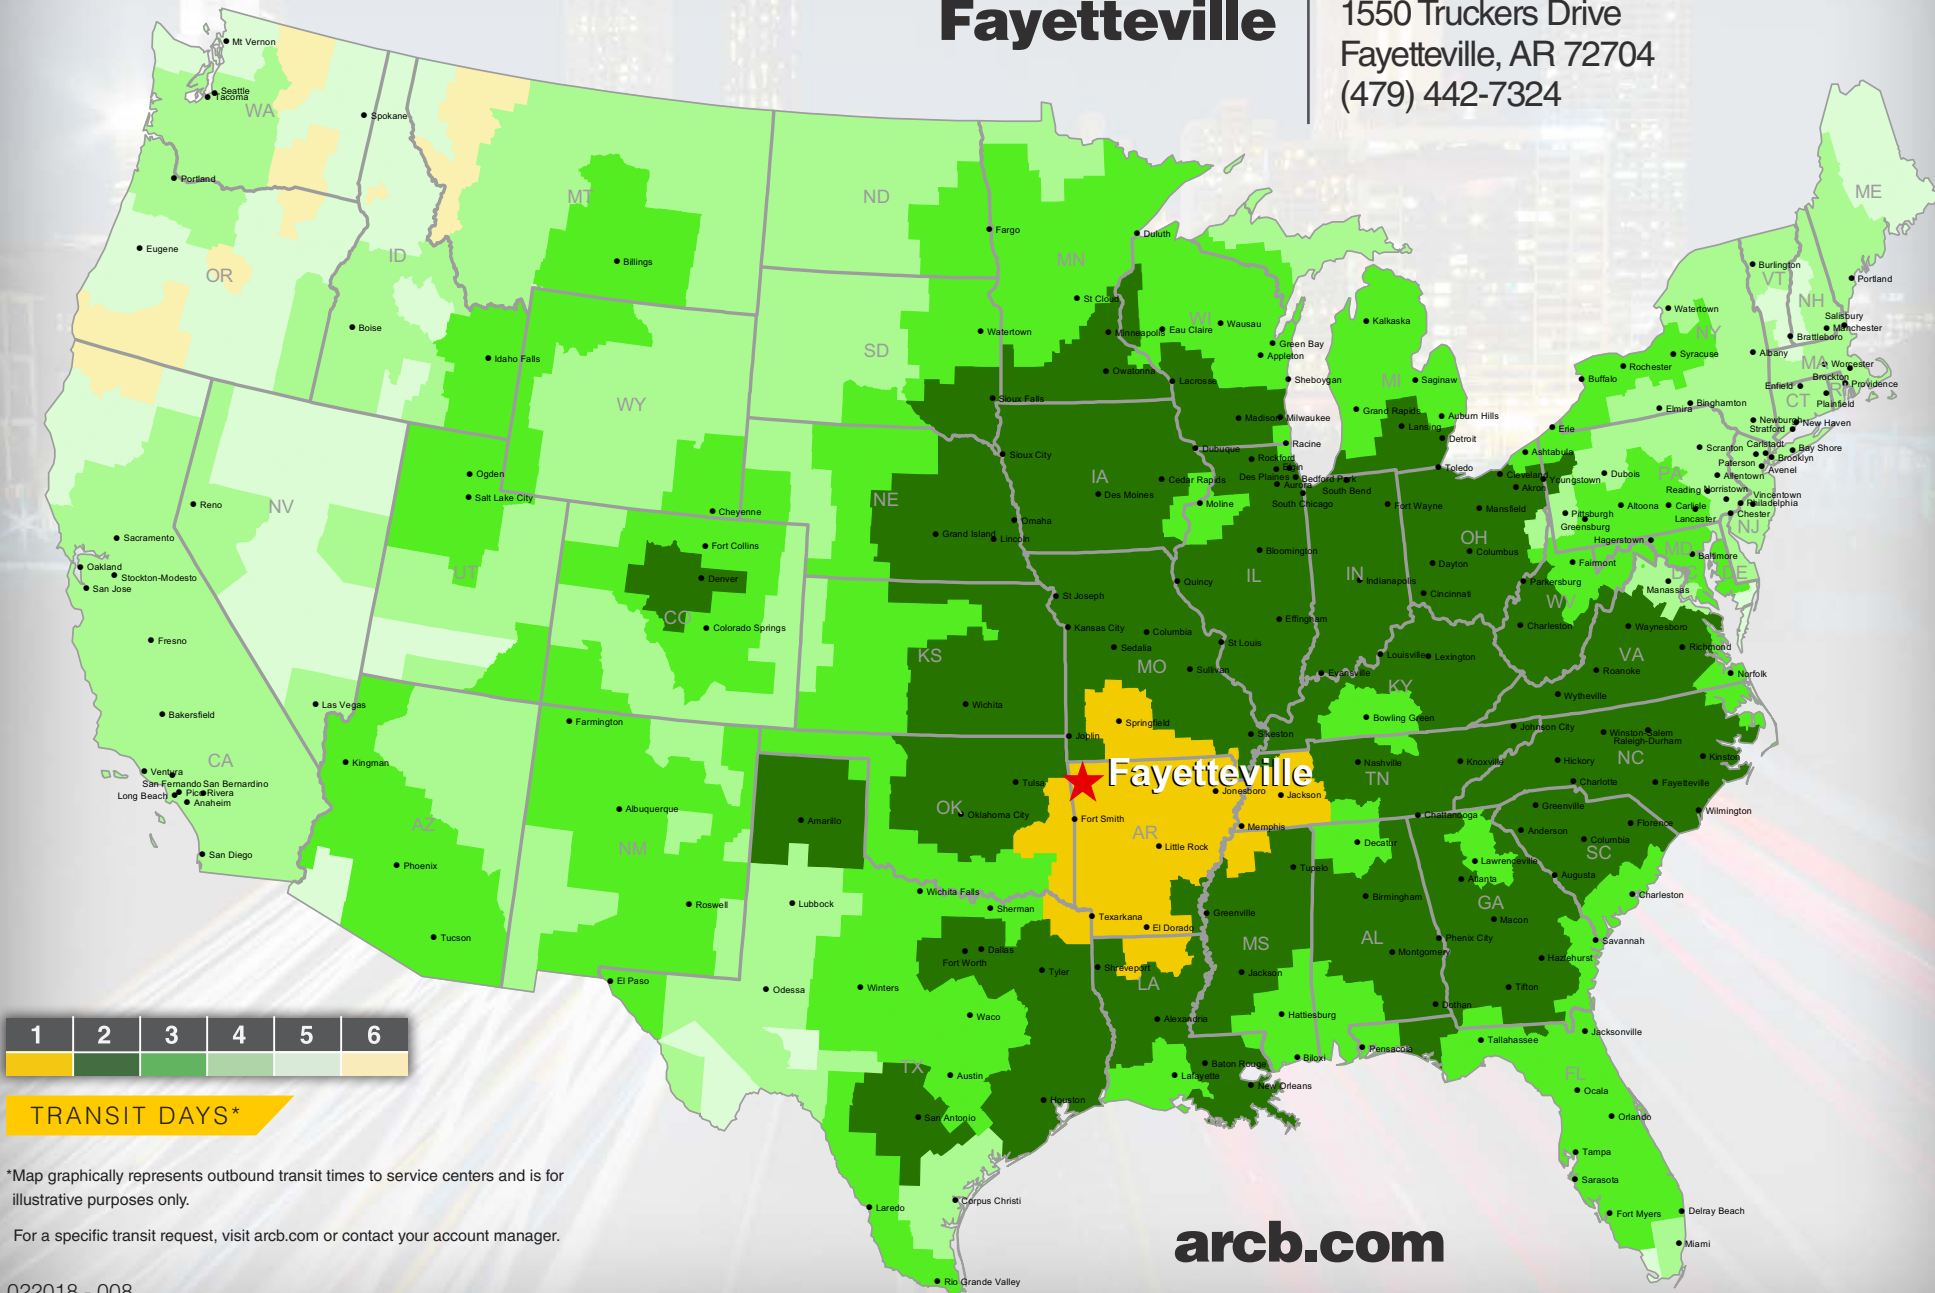

### Fayetteville

1550 Truckers Drive  
Fayetteville, AR 72704  
(479) 442-7324

TRANSIT DAYS\*

\*Map graphically represents outbound transit times to service centers and is for illustrative purposes only.