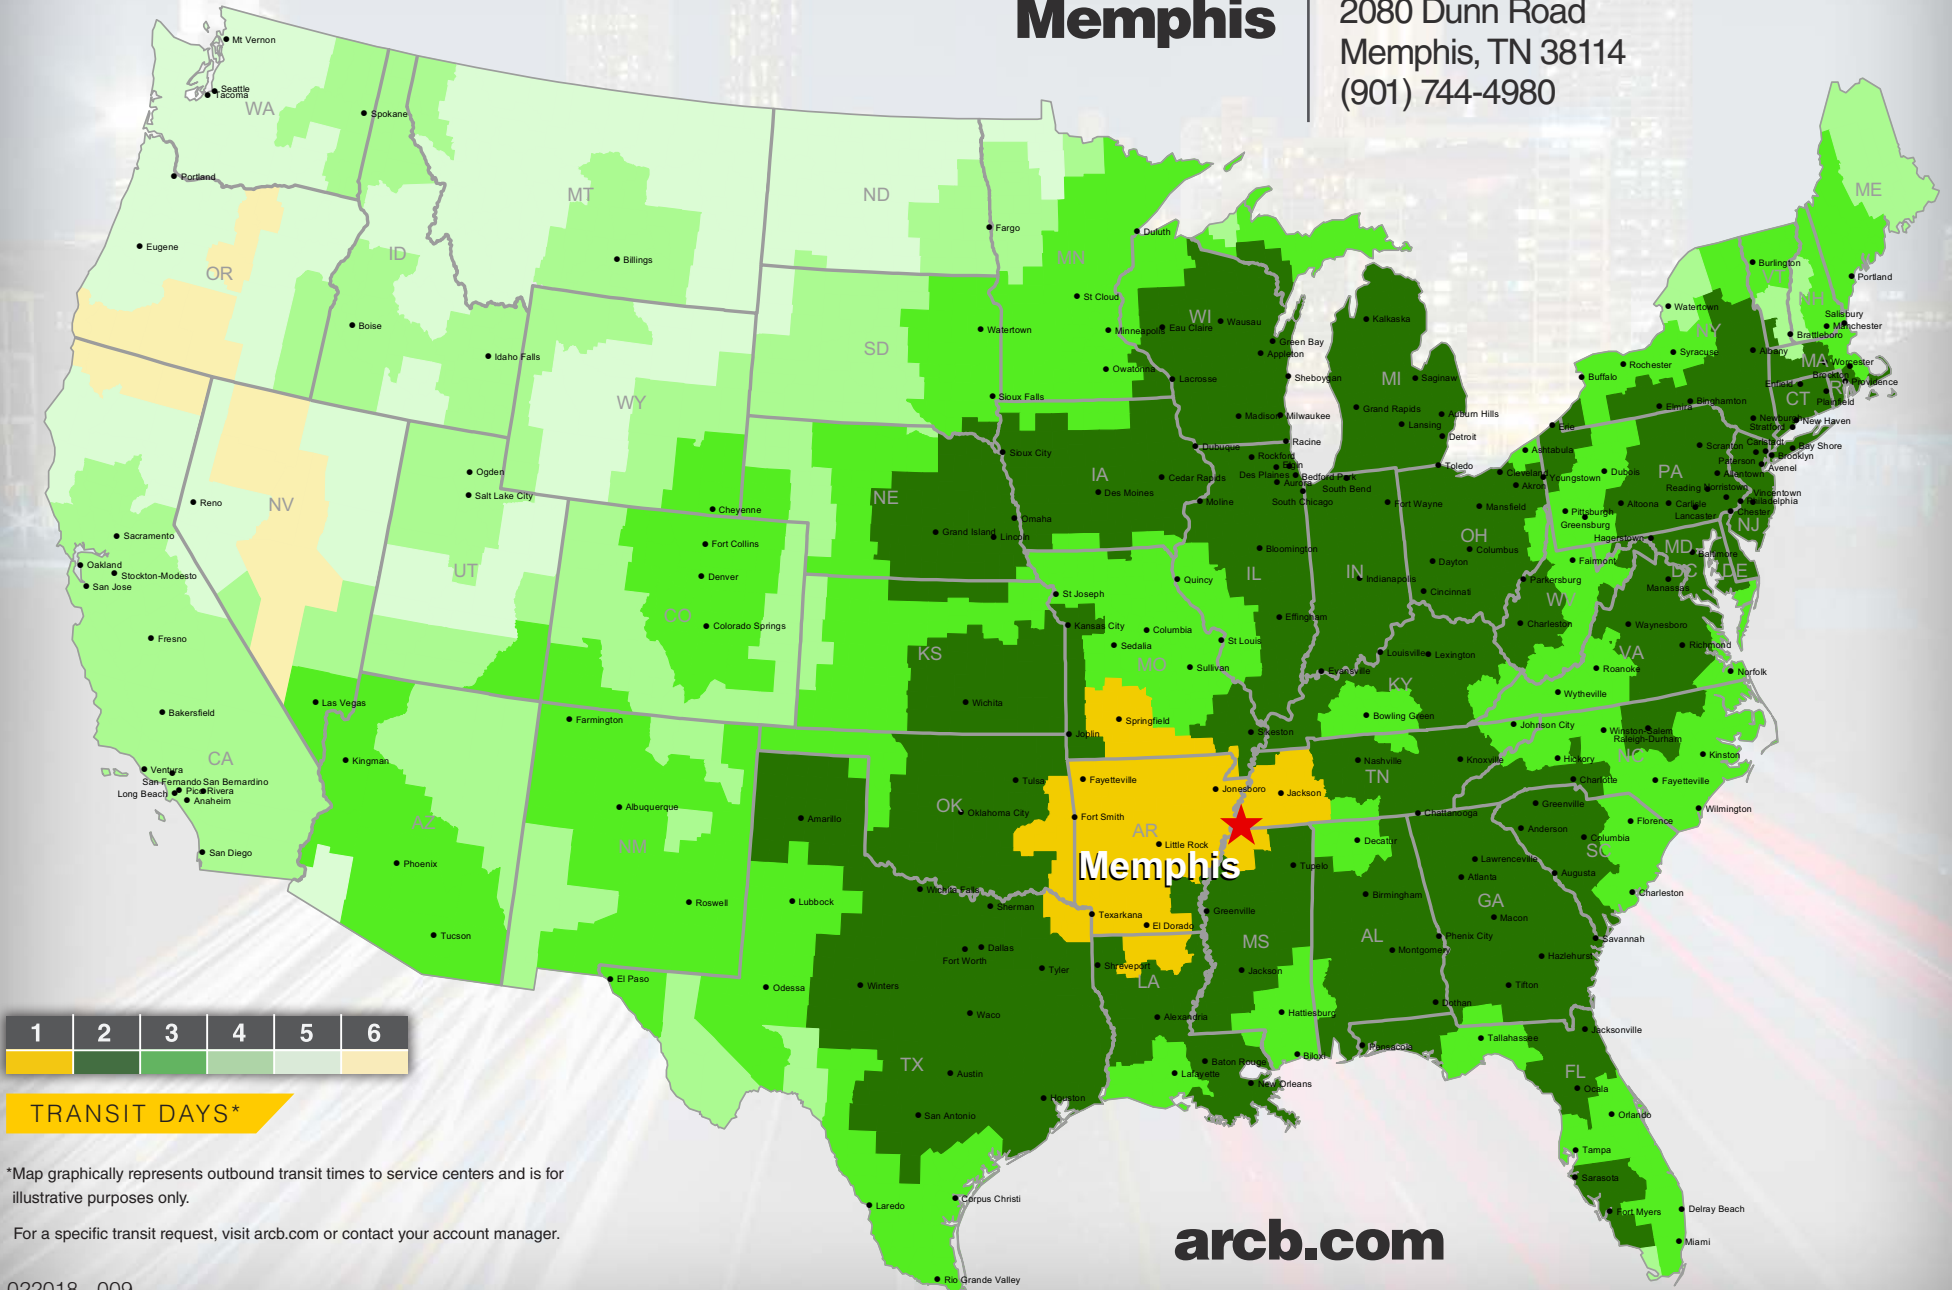

Memphis

2080 Dunn Road
Memphis, TN 38114
(901) 744-4980

TRANSIT DAYS*

*Map graphically represents outbound transit times to service centers and is for illustrative purposes only.

For a specific transit request, visit arcb.com or contact your account manager.