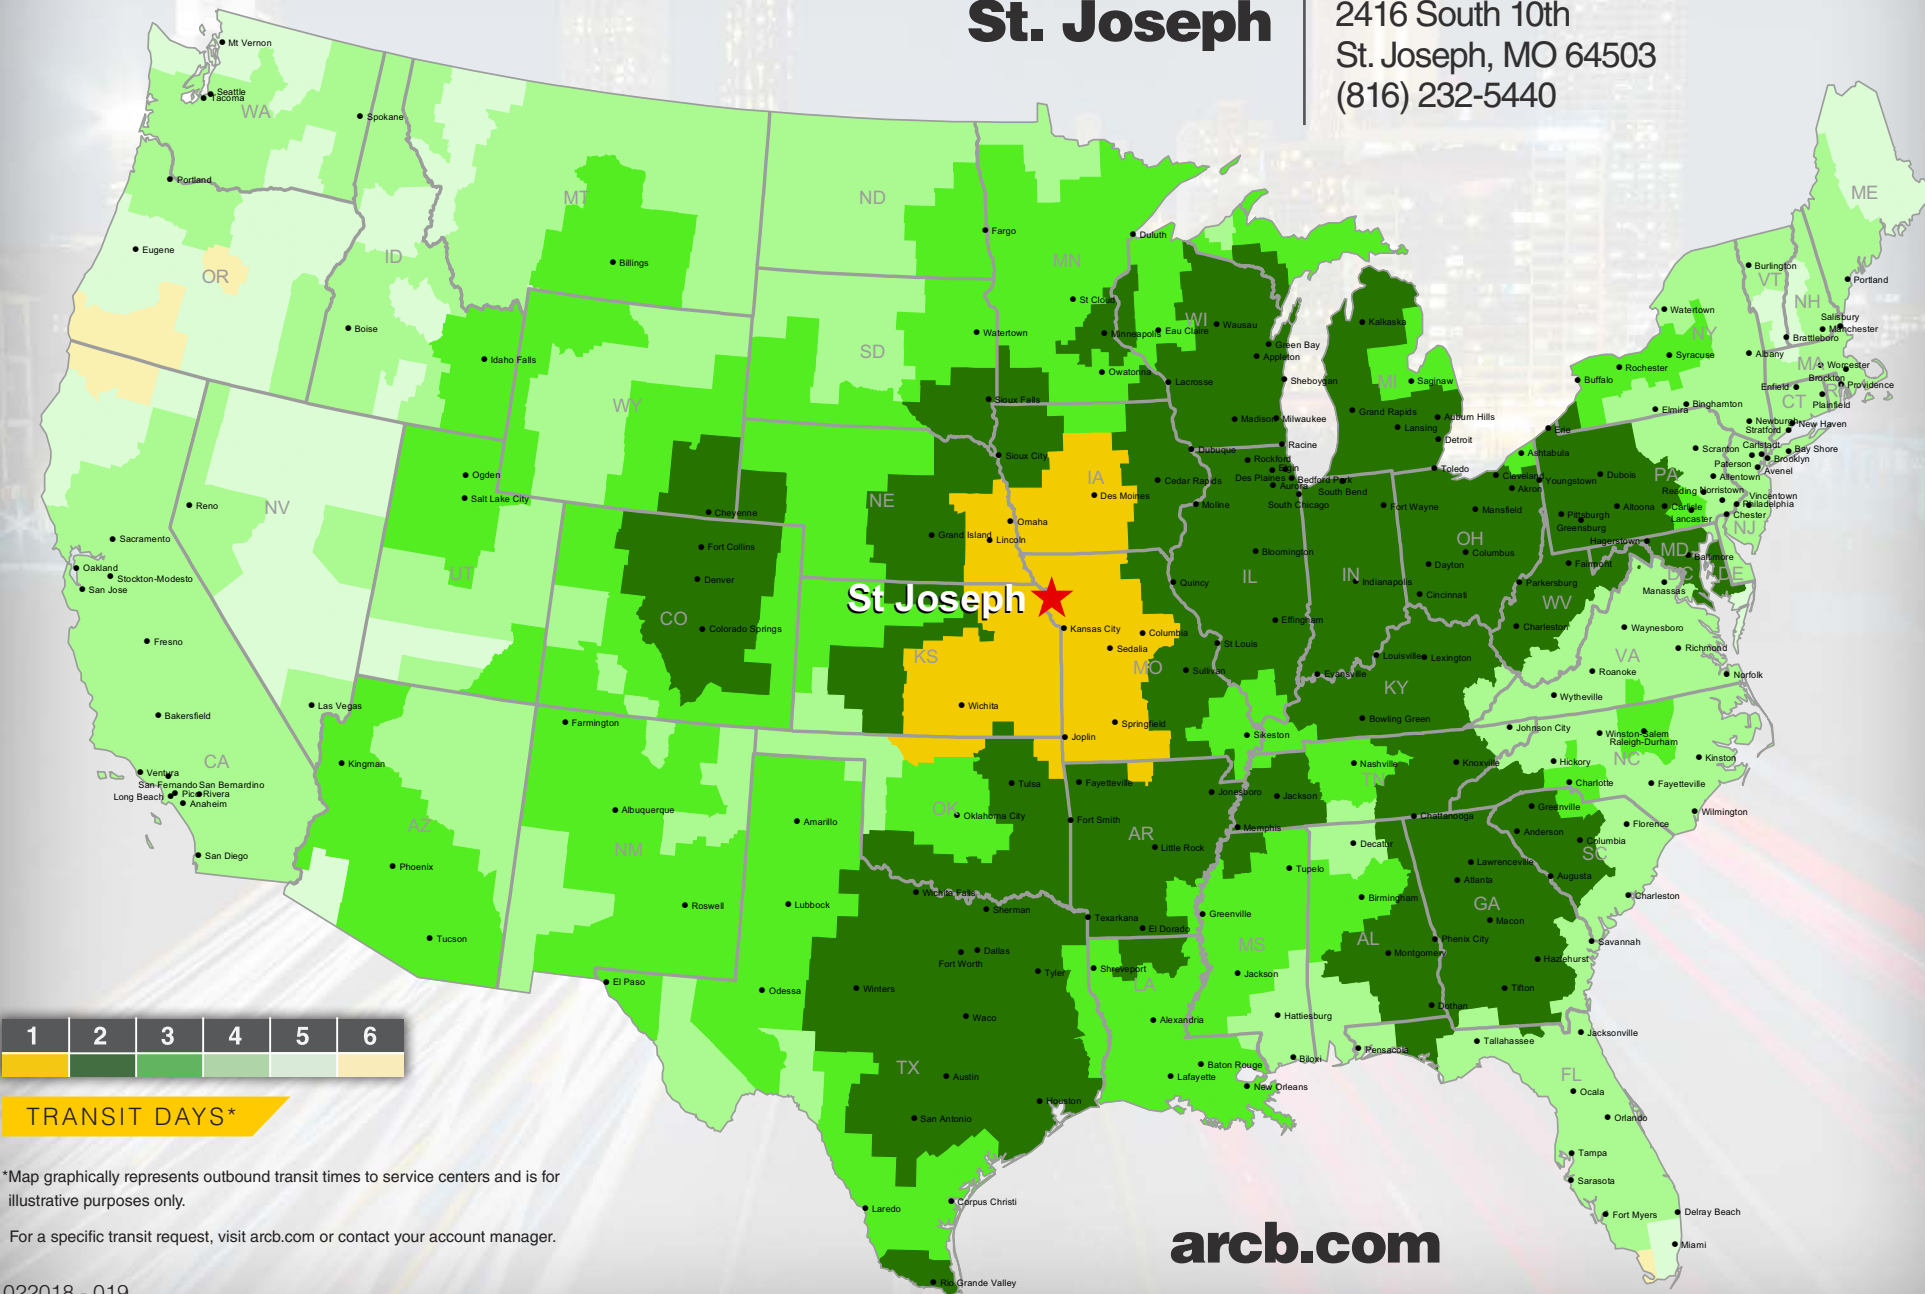

St. Joseph

2416 South 10th
St. Joseph, MO 64503
(816) 232-5440

TRANSIT DAYS*

*Map graphically represents outbound transit times to service centers and is for illustrative purposes only.

For a specific transit request, visit arcb.com or contact your account manager.