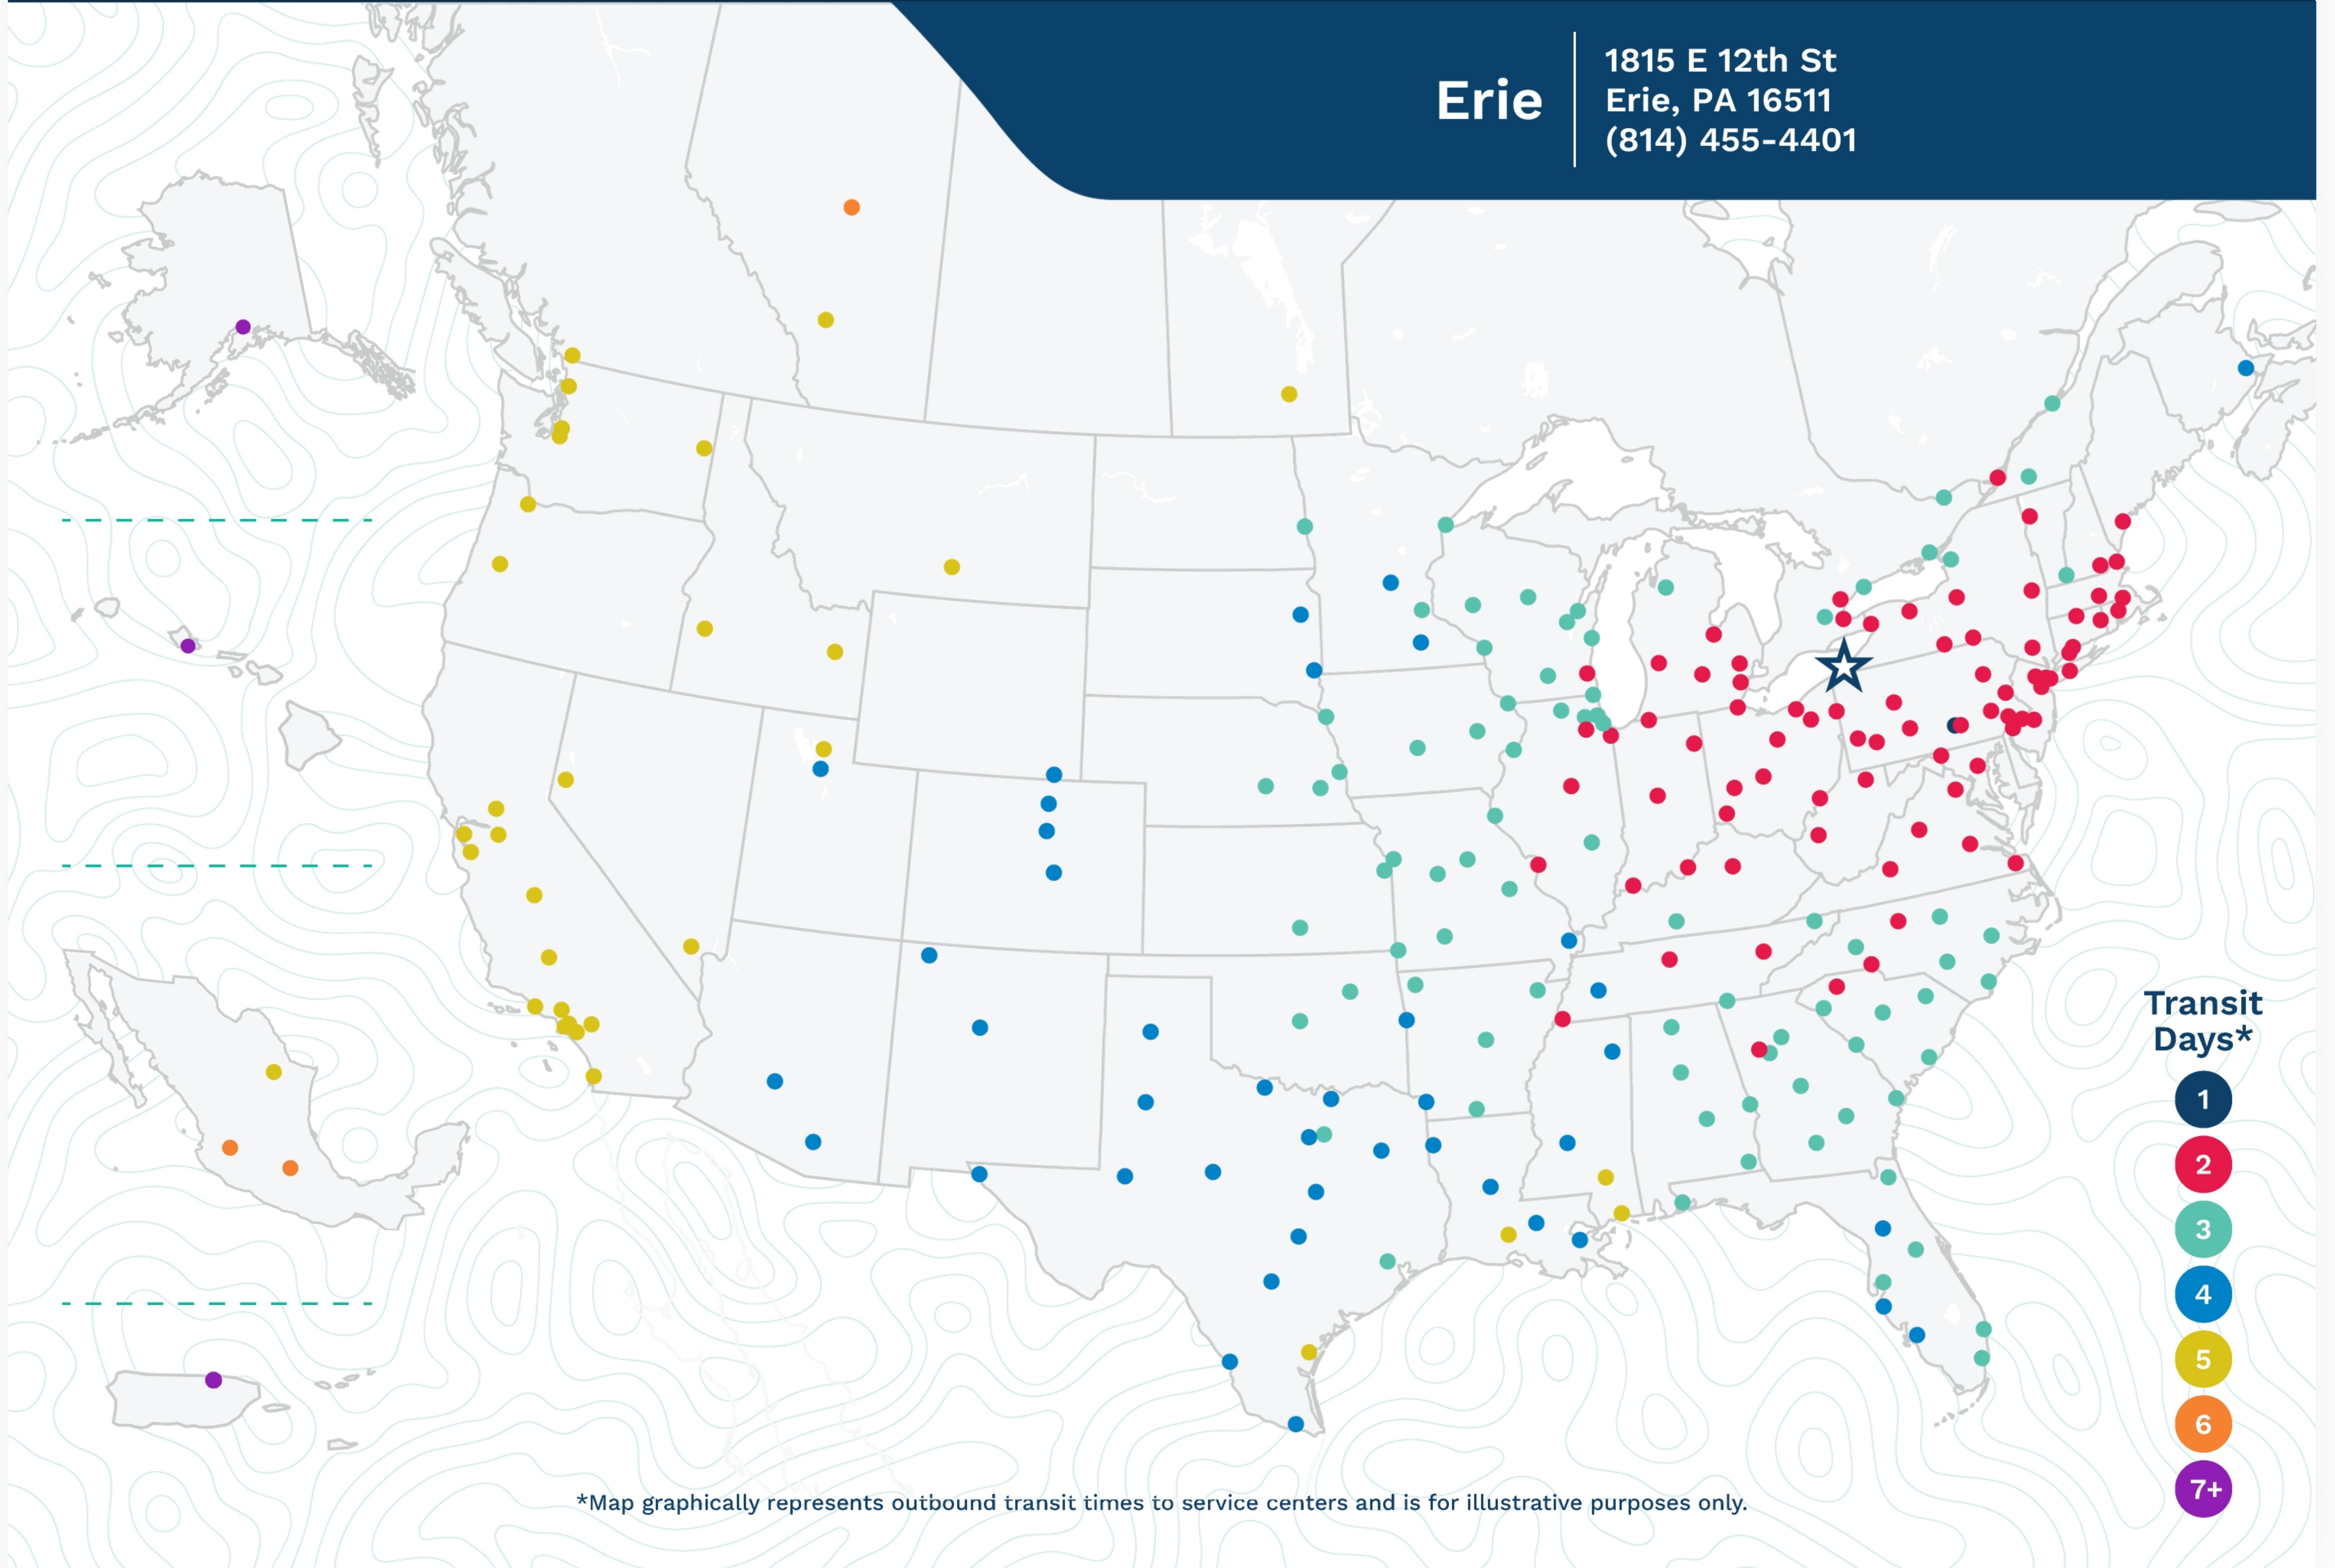

Erie

1815 E 12th St
Erie, PA 16511
(814) 455-4401

Transit Days*

- 1
- 2
- 3
- 4
- 5
- 6
- 7+

*Map graphically represents outbound transit times to service centers and is for illustrative purposes only.