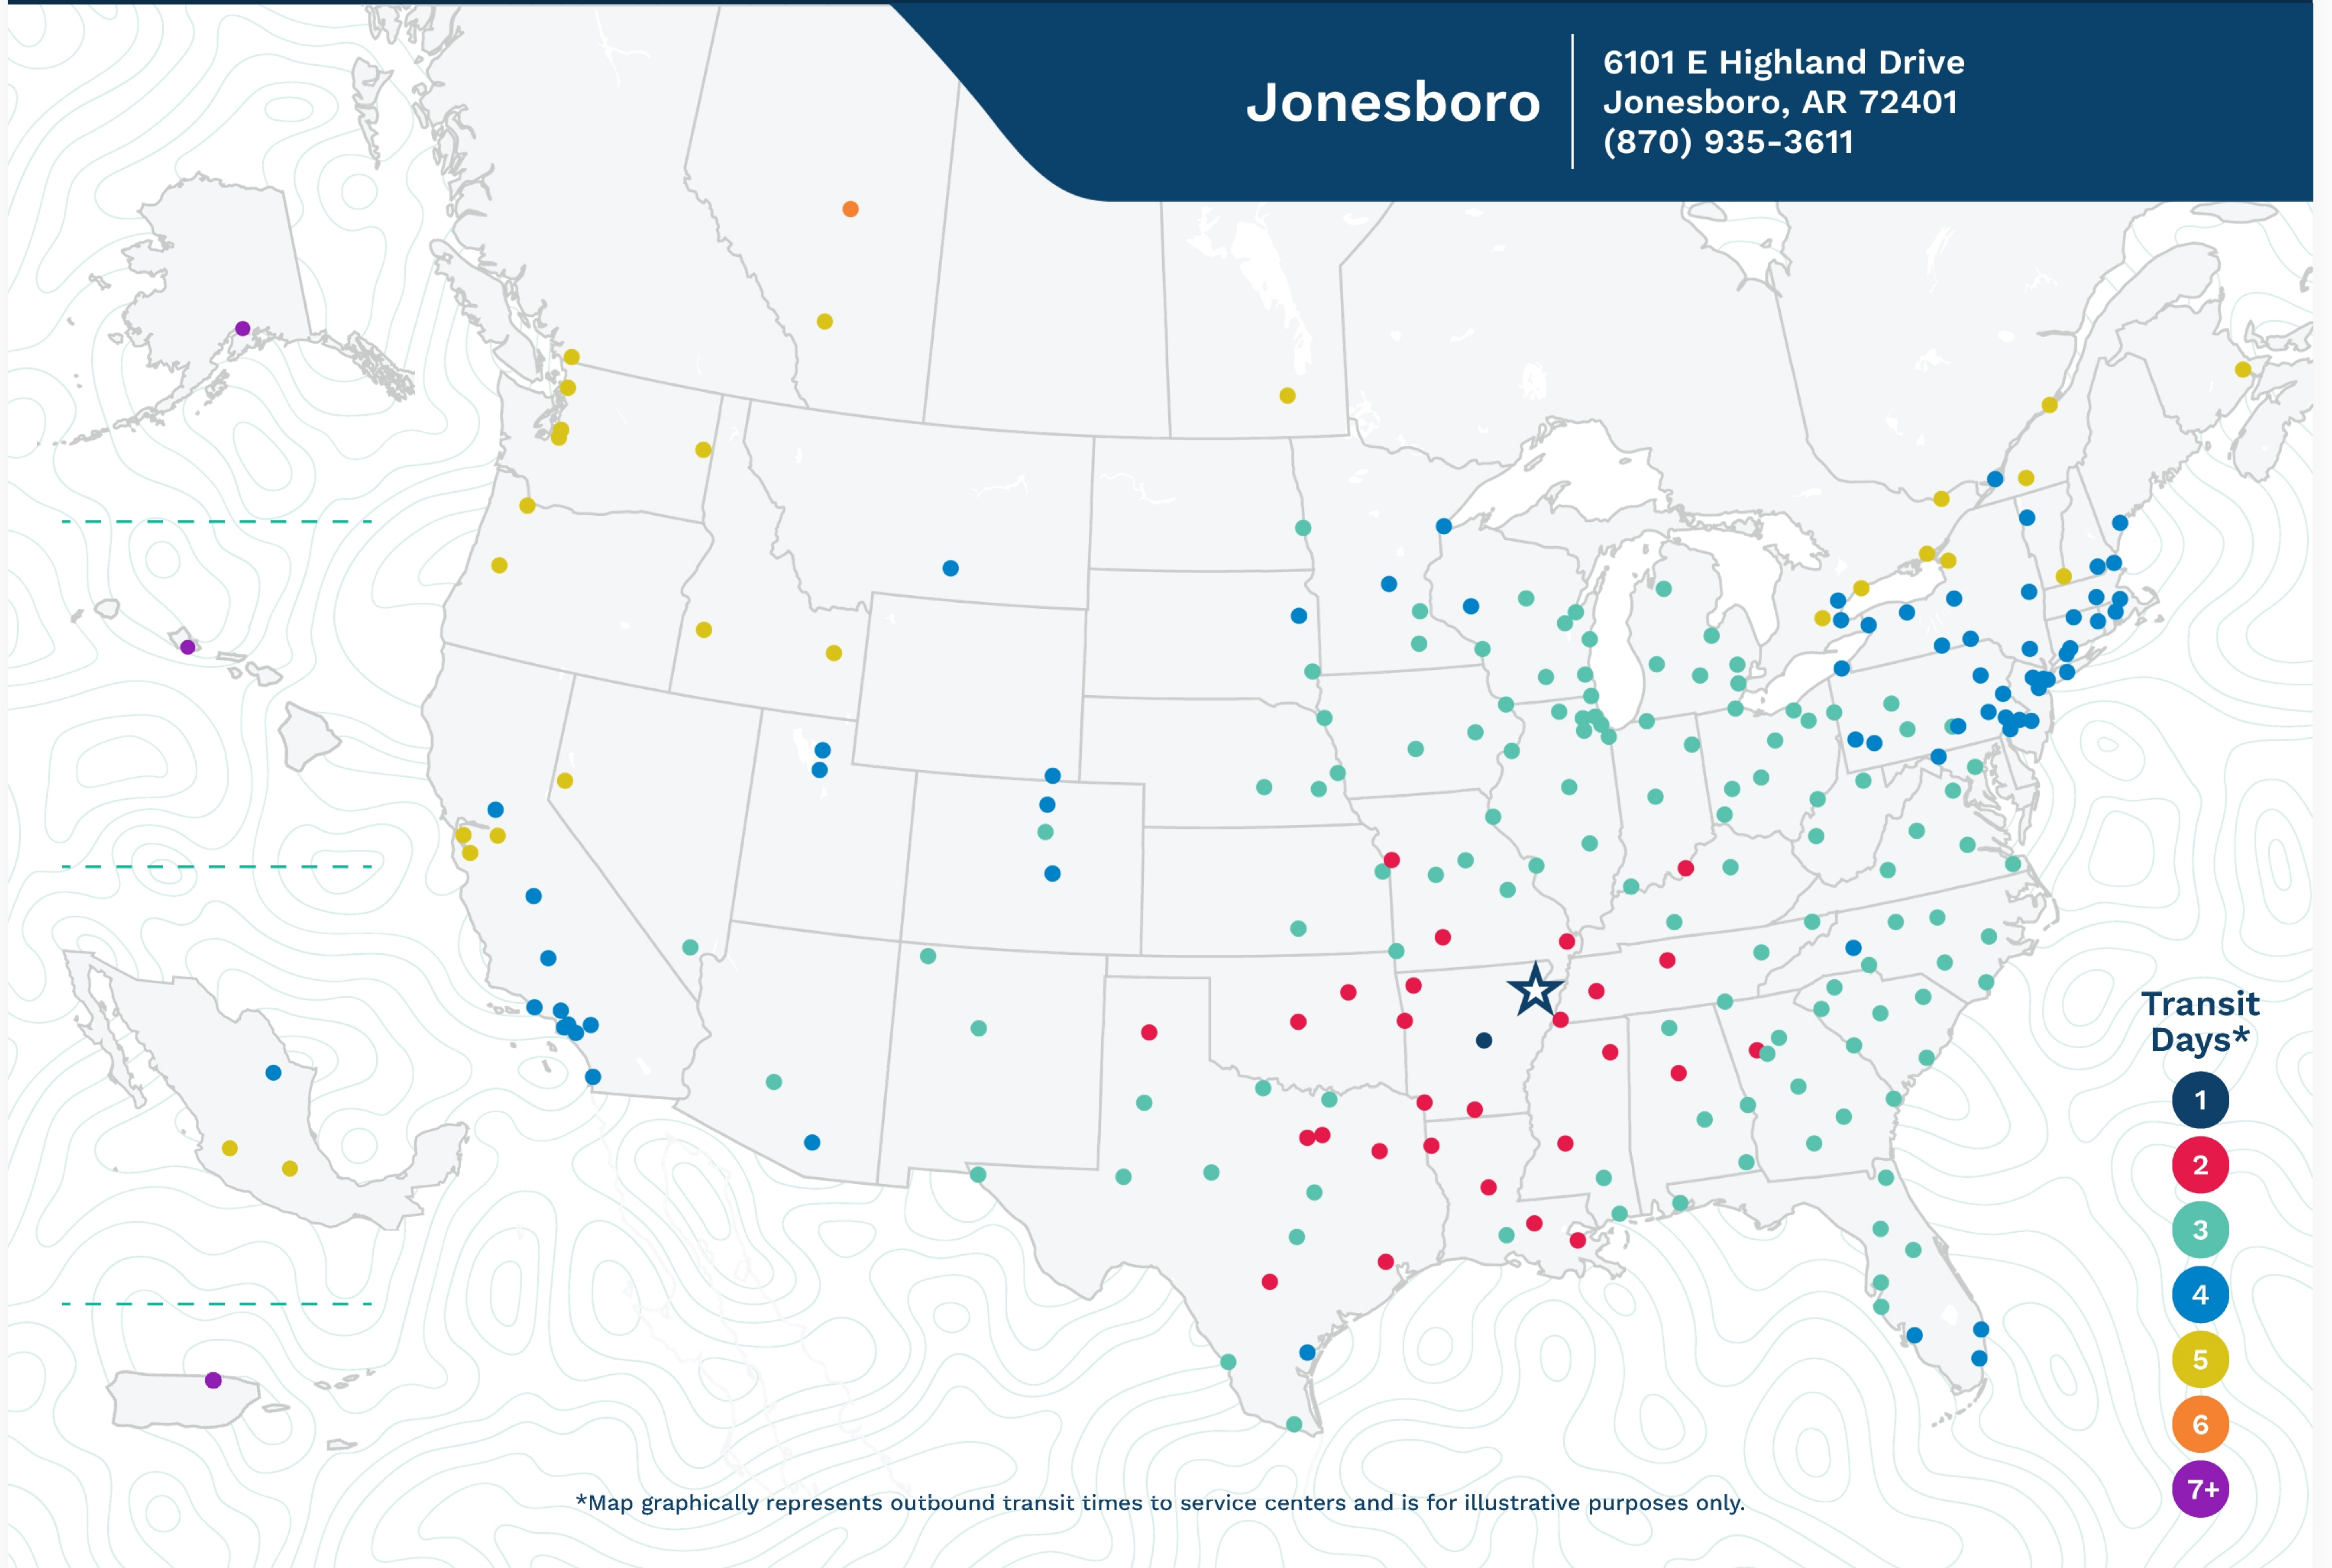

Advertised Transit Times

via the ABF Freight® Network

Jonesboro

6101 E Highland Drive
Jonesboro, AR 72401
(870) 935-3611

*Map graphically represents outbound transit times to service centers and is for illustrative purposes only.