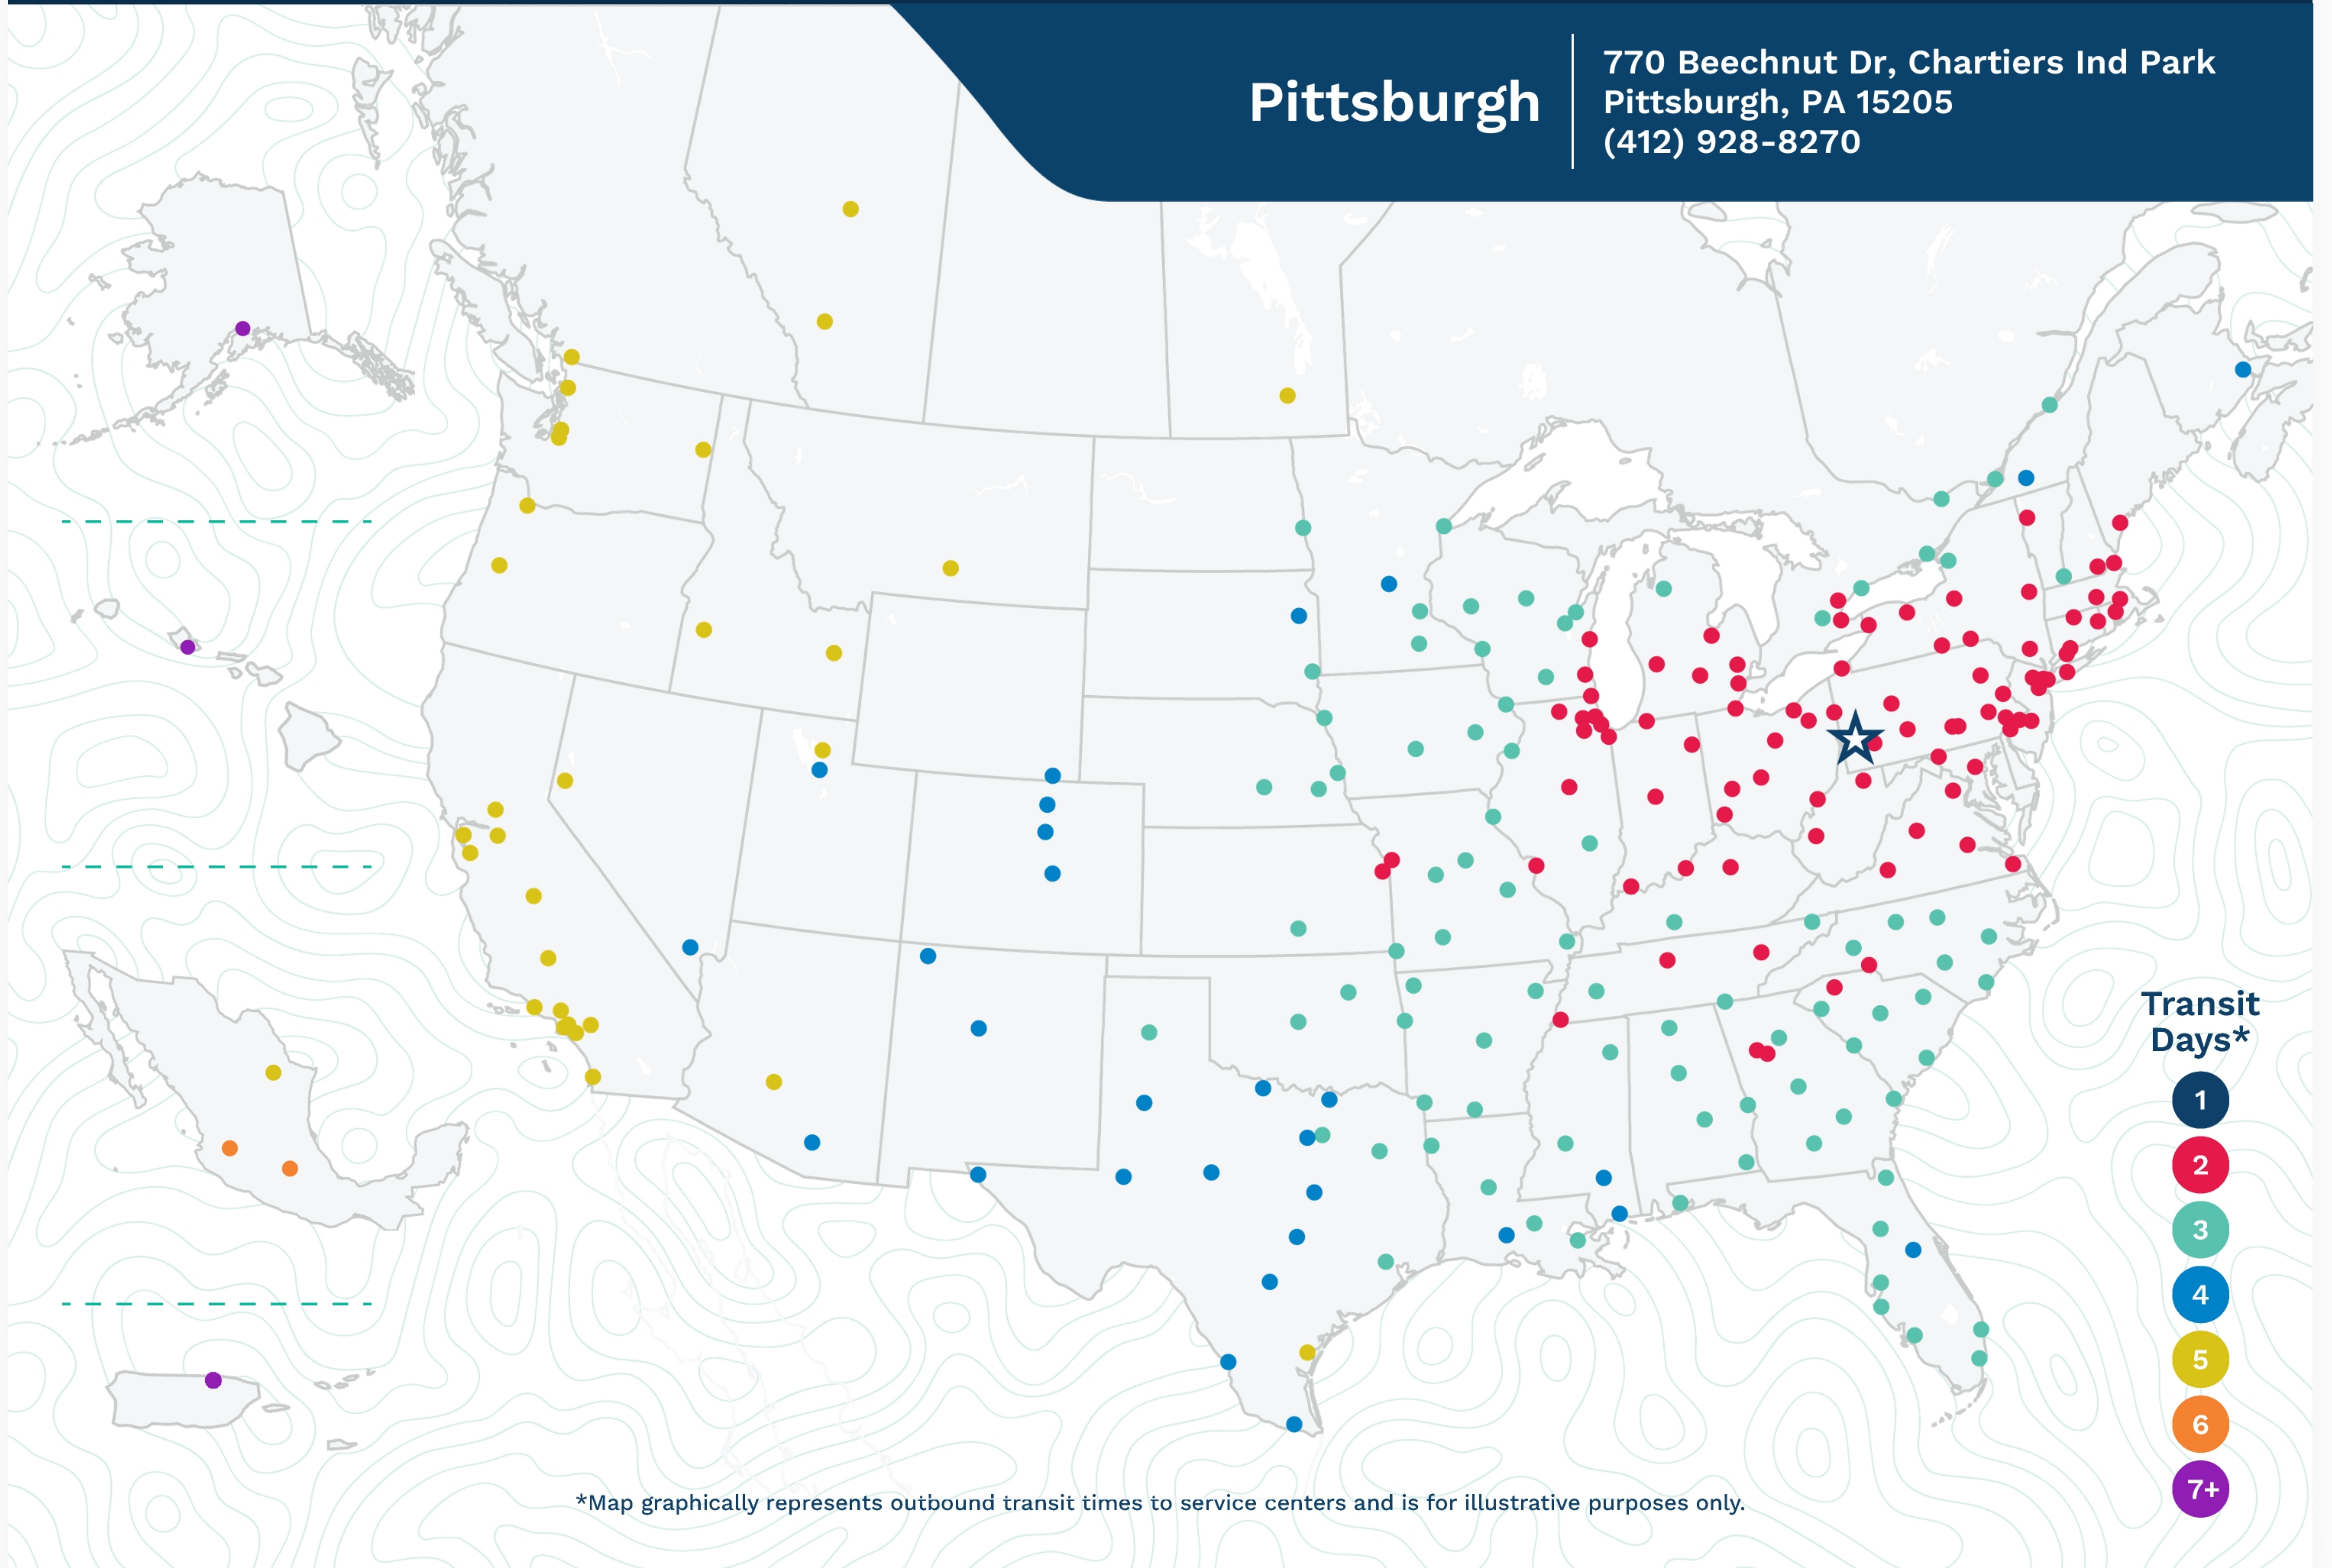

Advertised Transit Times

via the ABF Freight® Network

Pittsburgh

770 Beechnut Dr, Chartiers Ind Park
Pittsburgh, PA 15205
(412) 928-8270

*Map graphically represents outbound transit times to service centers and is for illustrative purposes only.