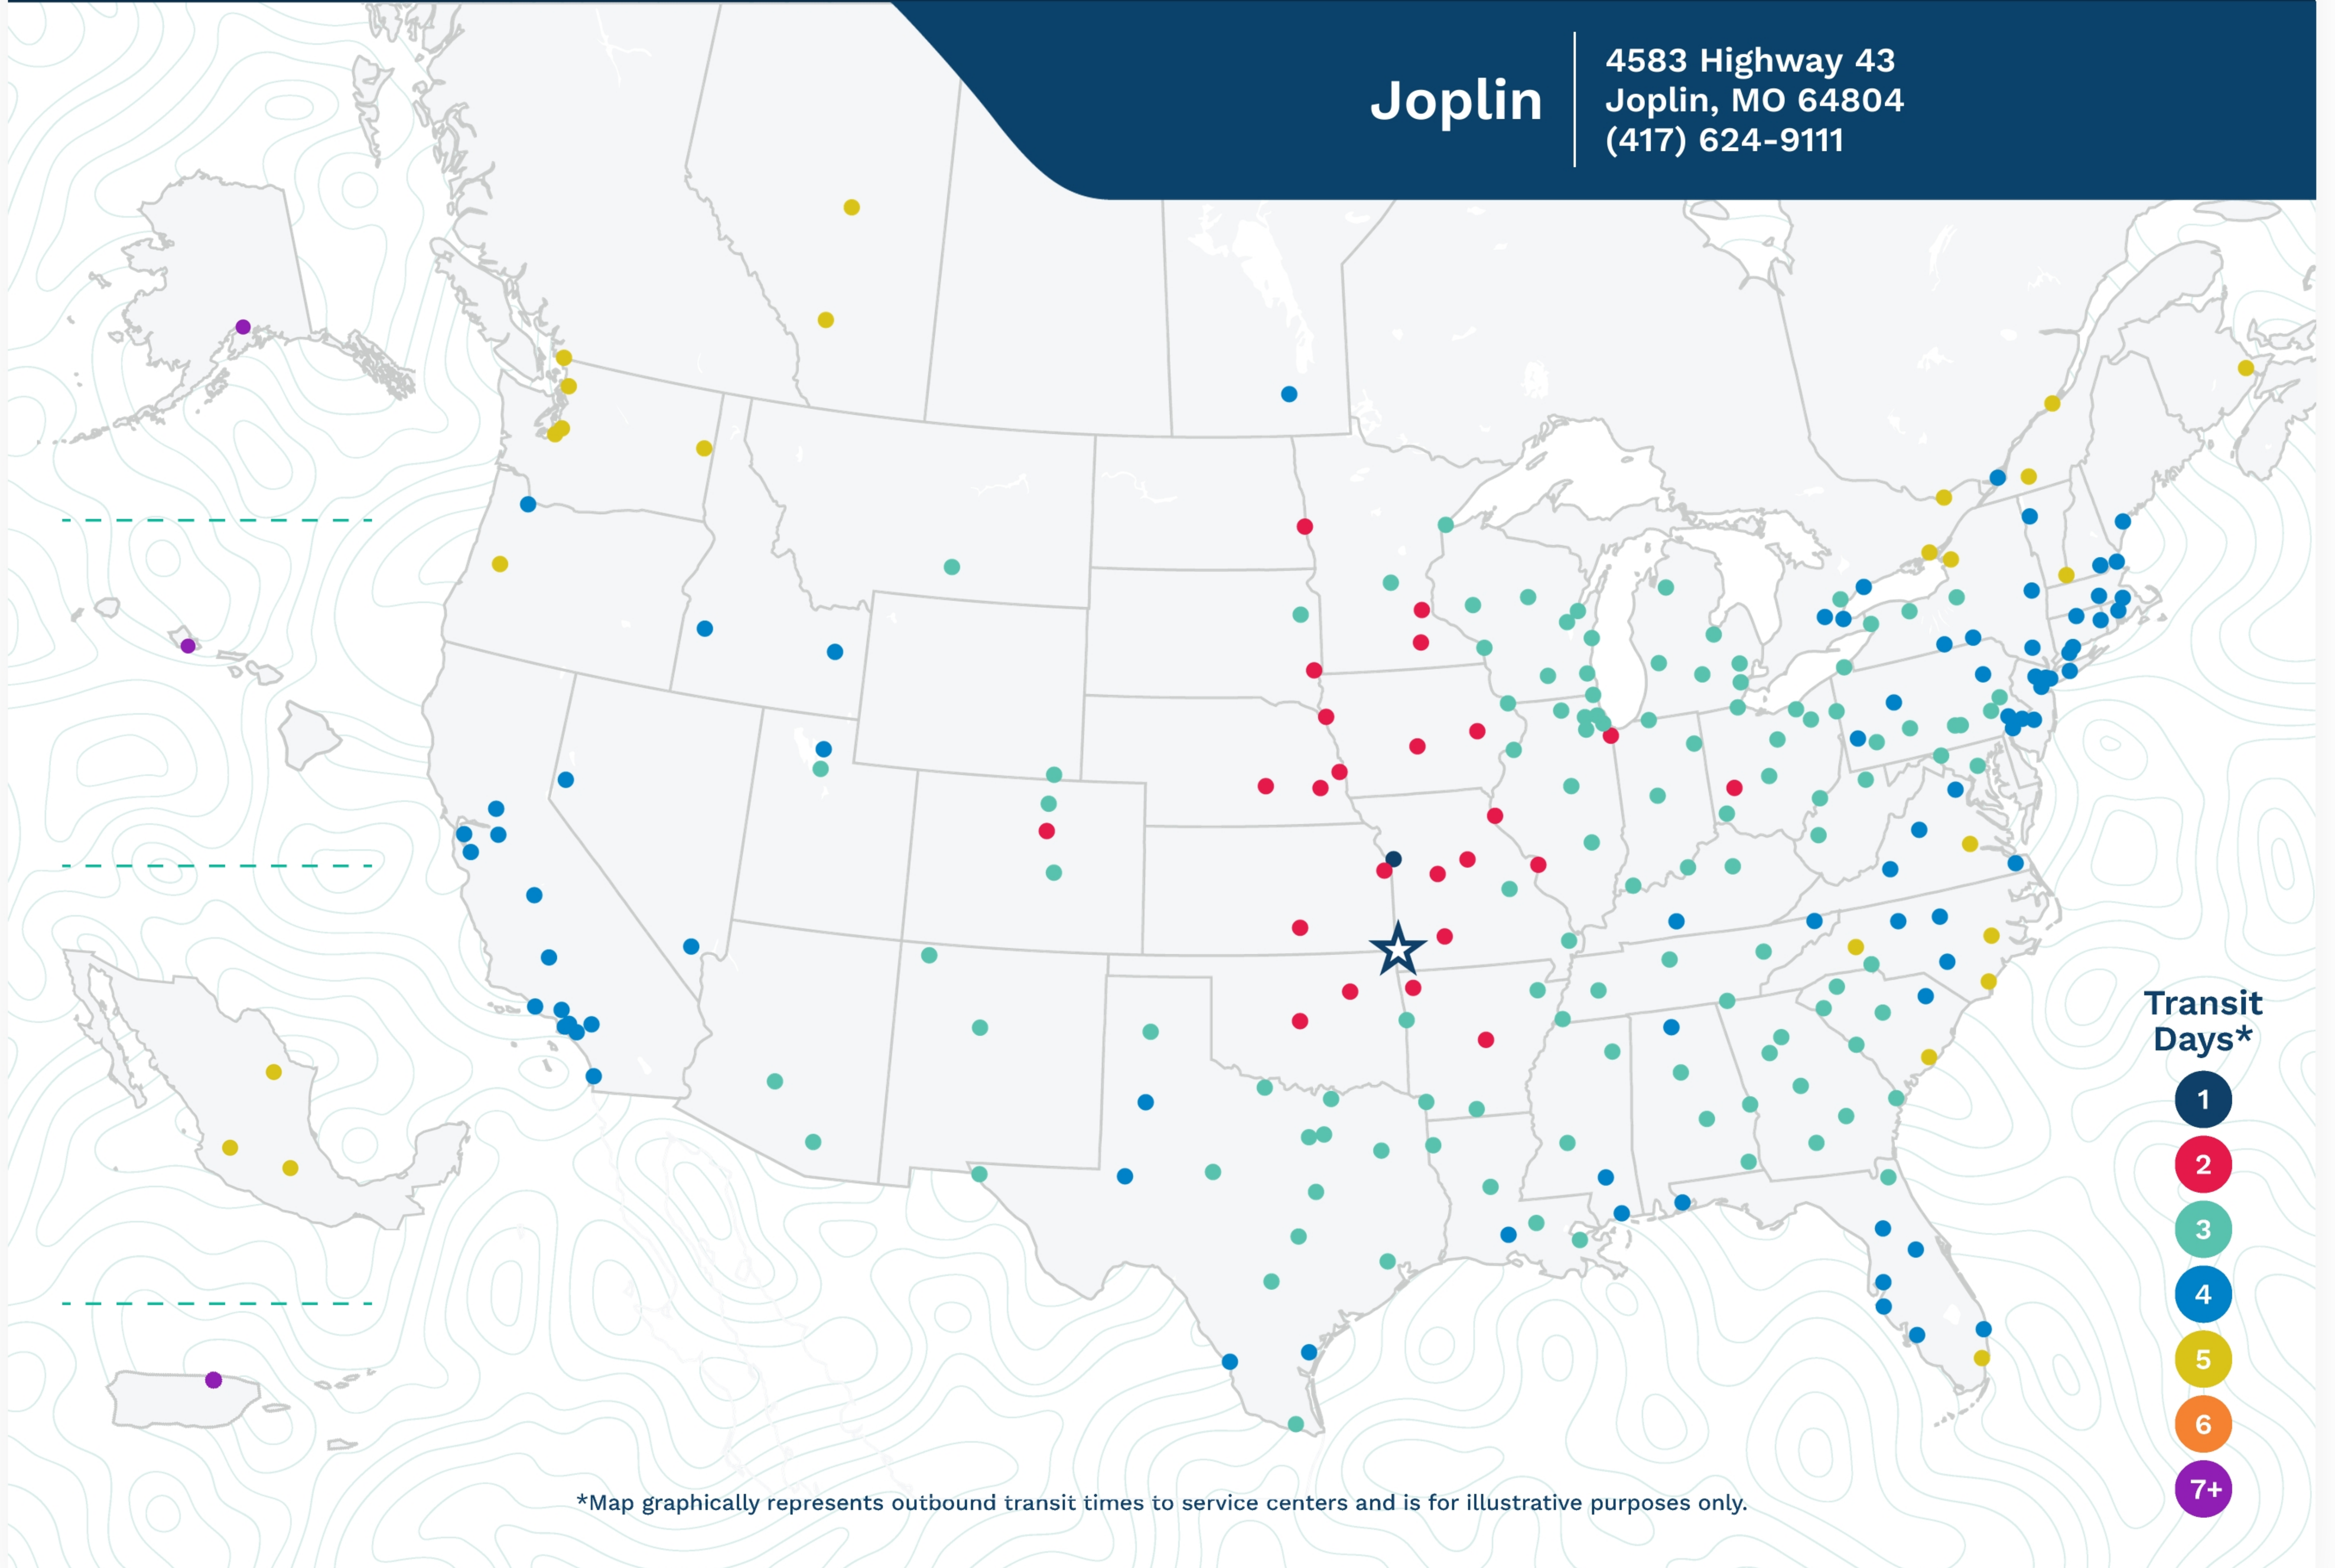

**Joplin**

4583 Highway 43  
Joplin, MO 64804  
(417) 624-9111

\*Map graphically represents outbound transit times to service centers and is for illustrative purposes only.