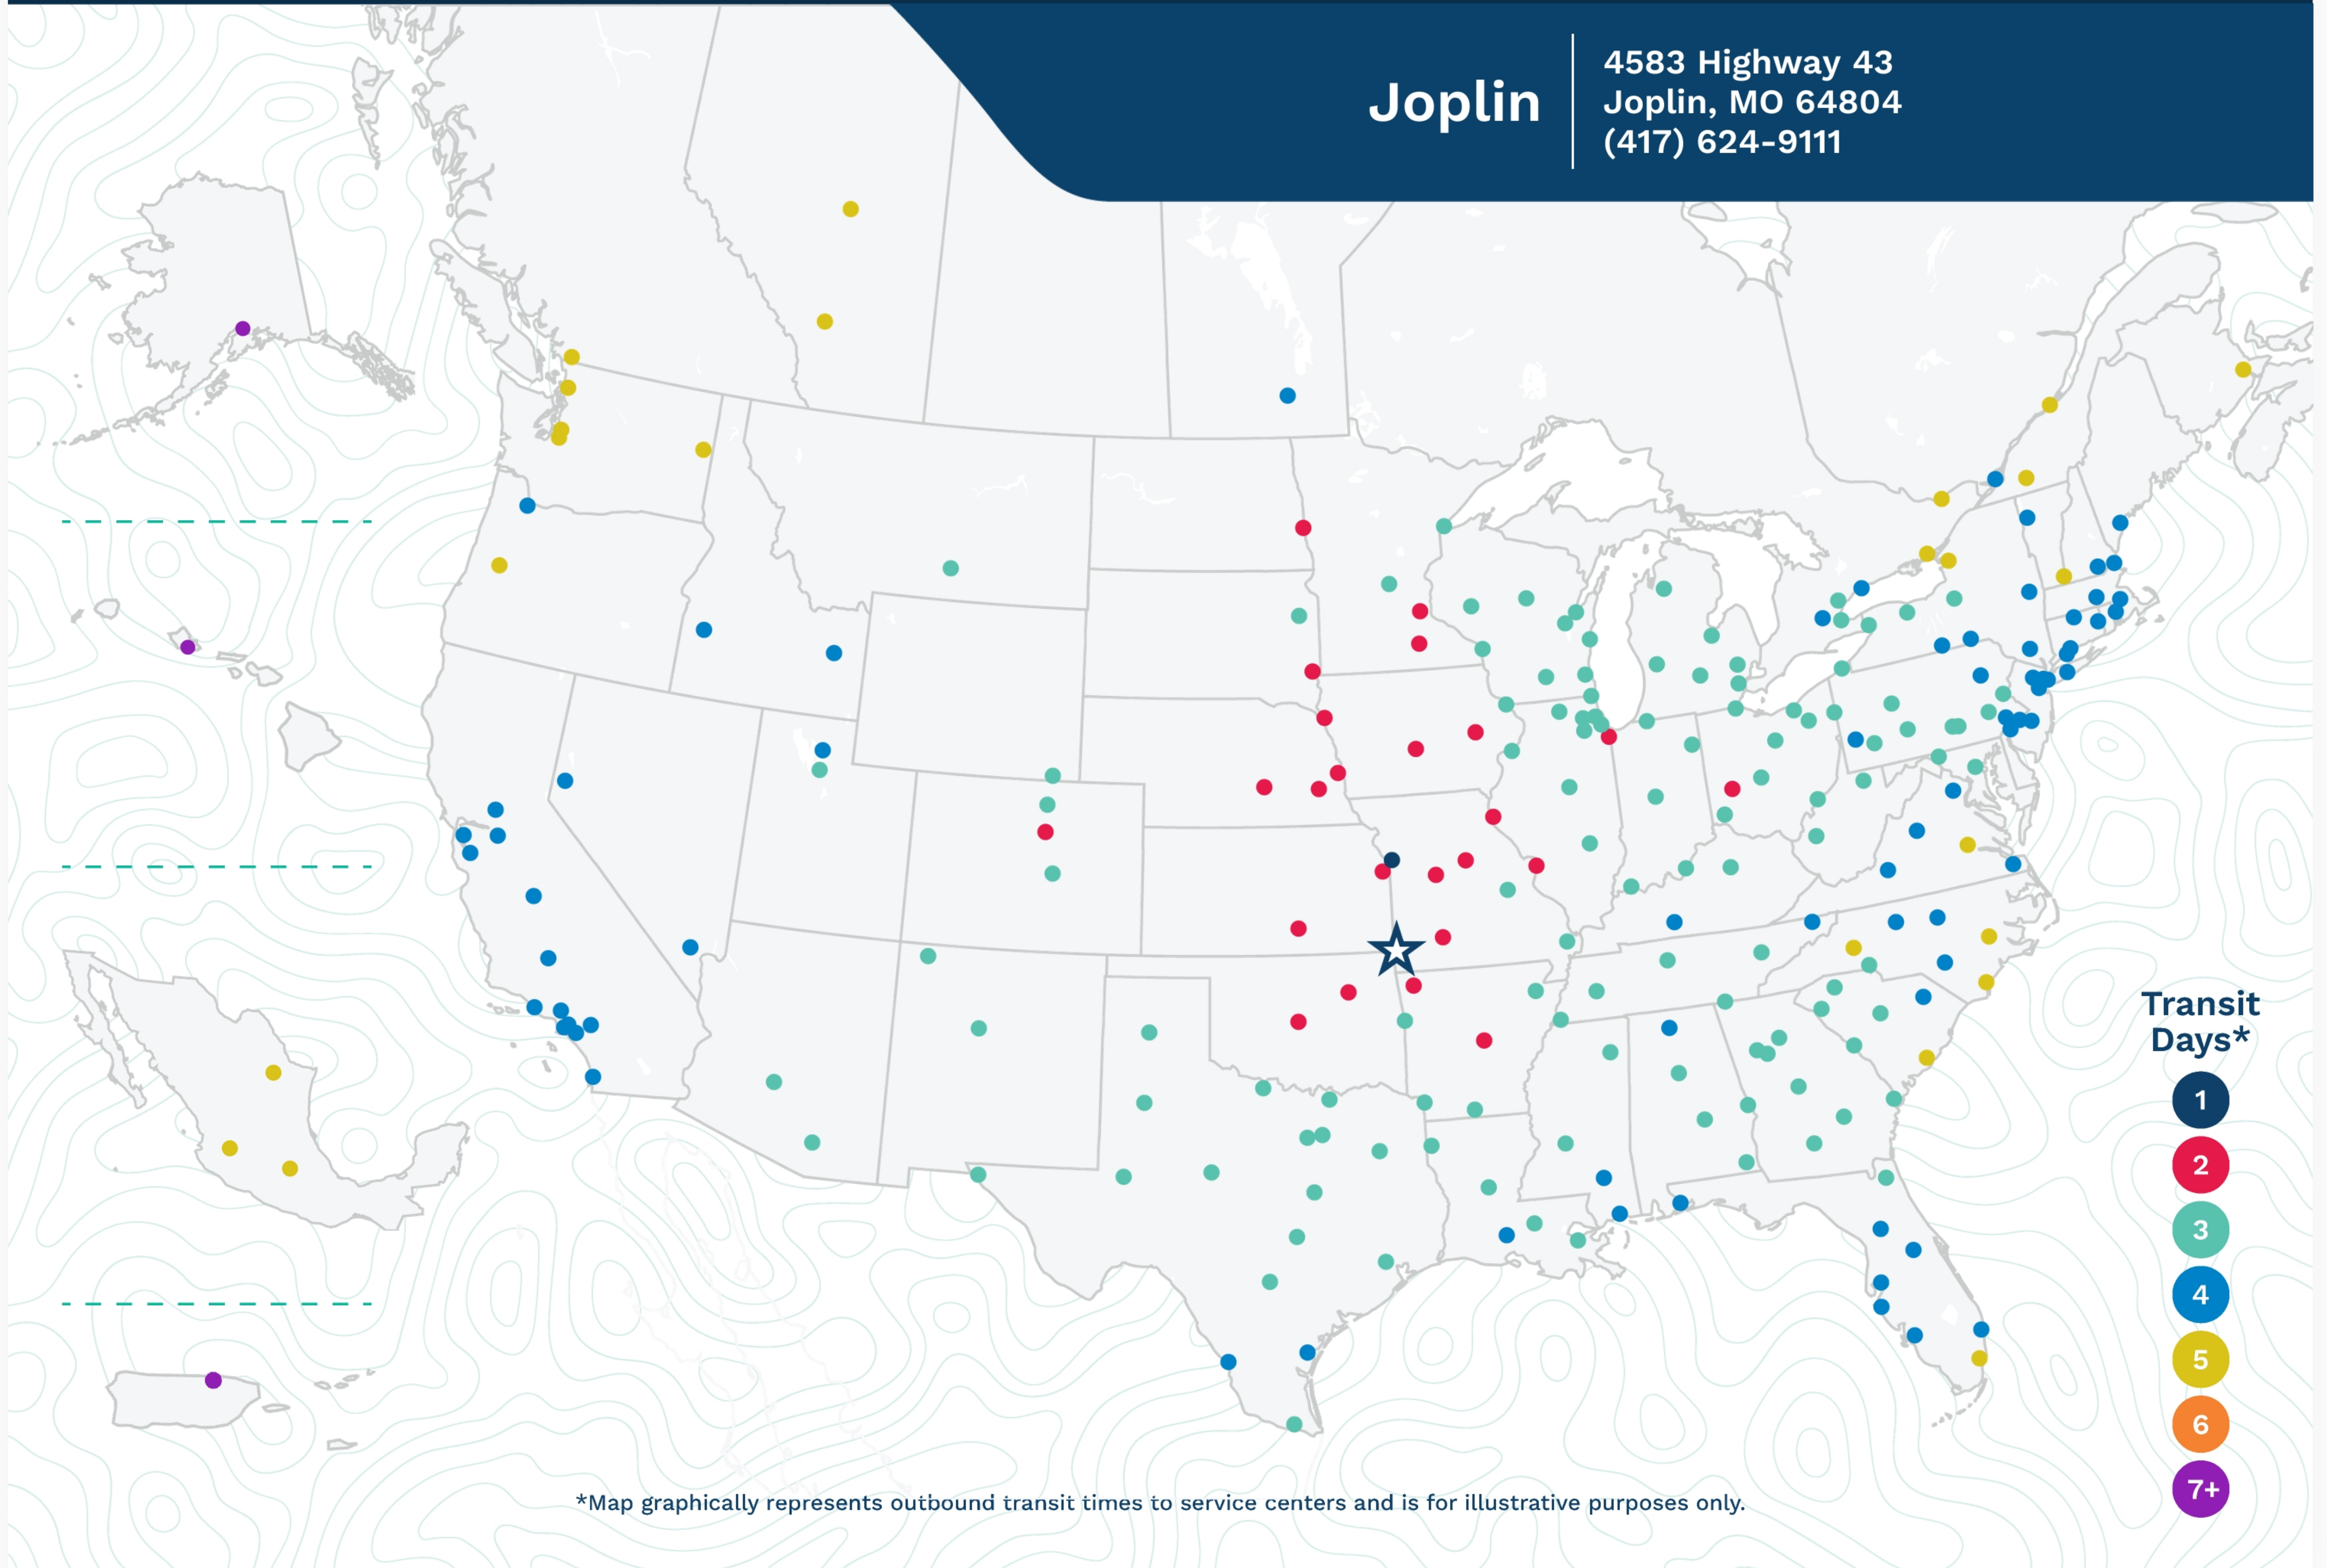

# Advertised Transit Times

via the ABF Freight® Network

**Joplin**

4583 Highway 43  
Joplin, MO 64804  
(417) 624-9111

\*Map graphically represents outbound transit times to service centers and is for illustrative purposes only.