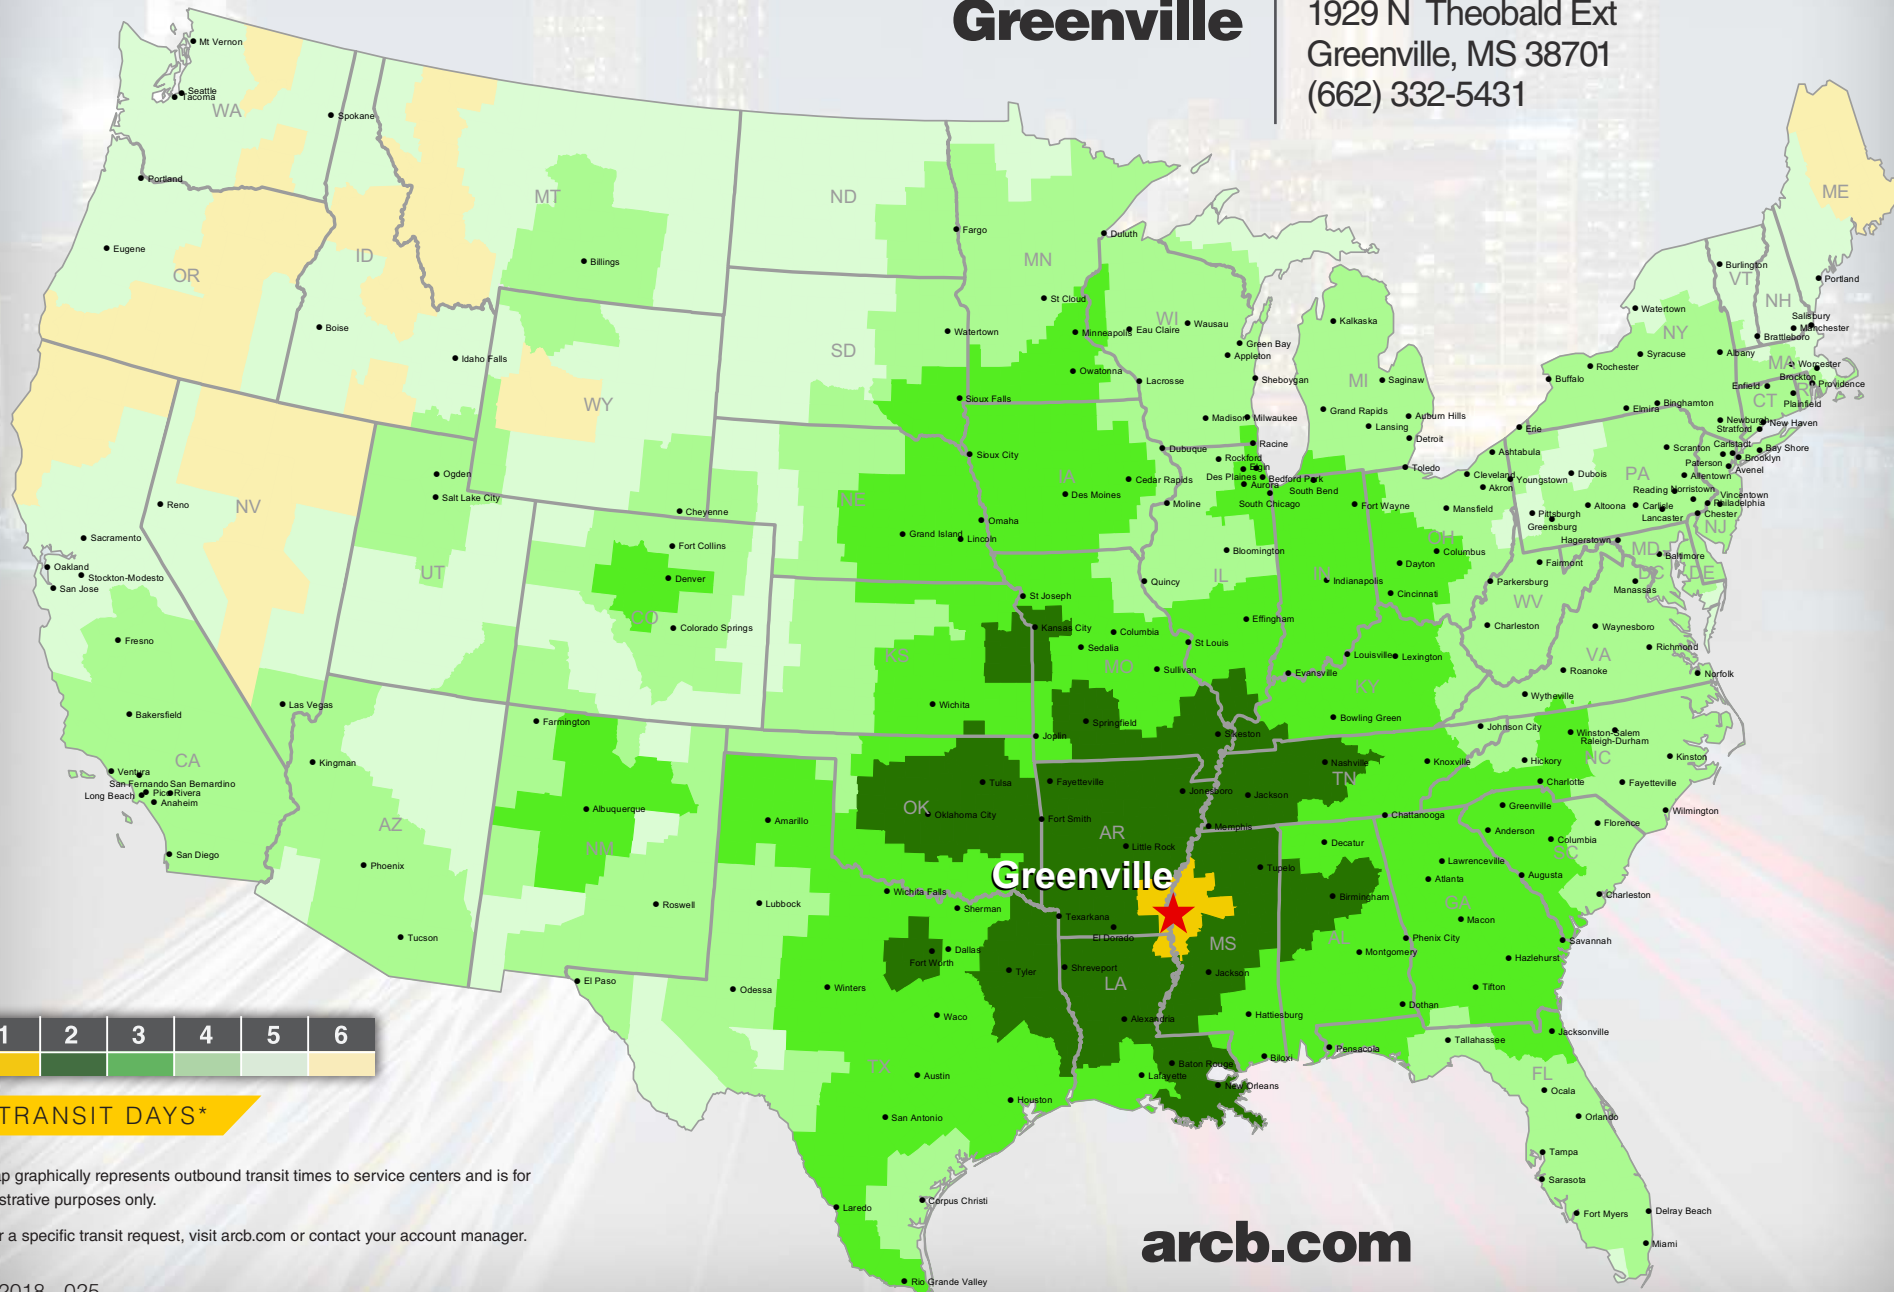

Greenville

1929 N Theobald Ext
Greenville, MS 38701
(662) 332-5431

TRANSIT DAYS*

*Map graphically represents outbound transit times to service centers and is for illustrative purposes only.

For a specific transit request, visit arcb.com or contact your account manager.