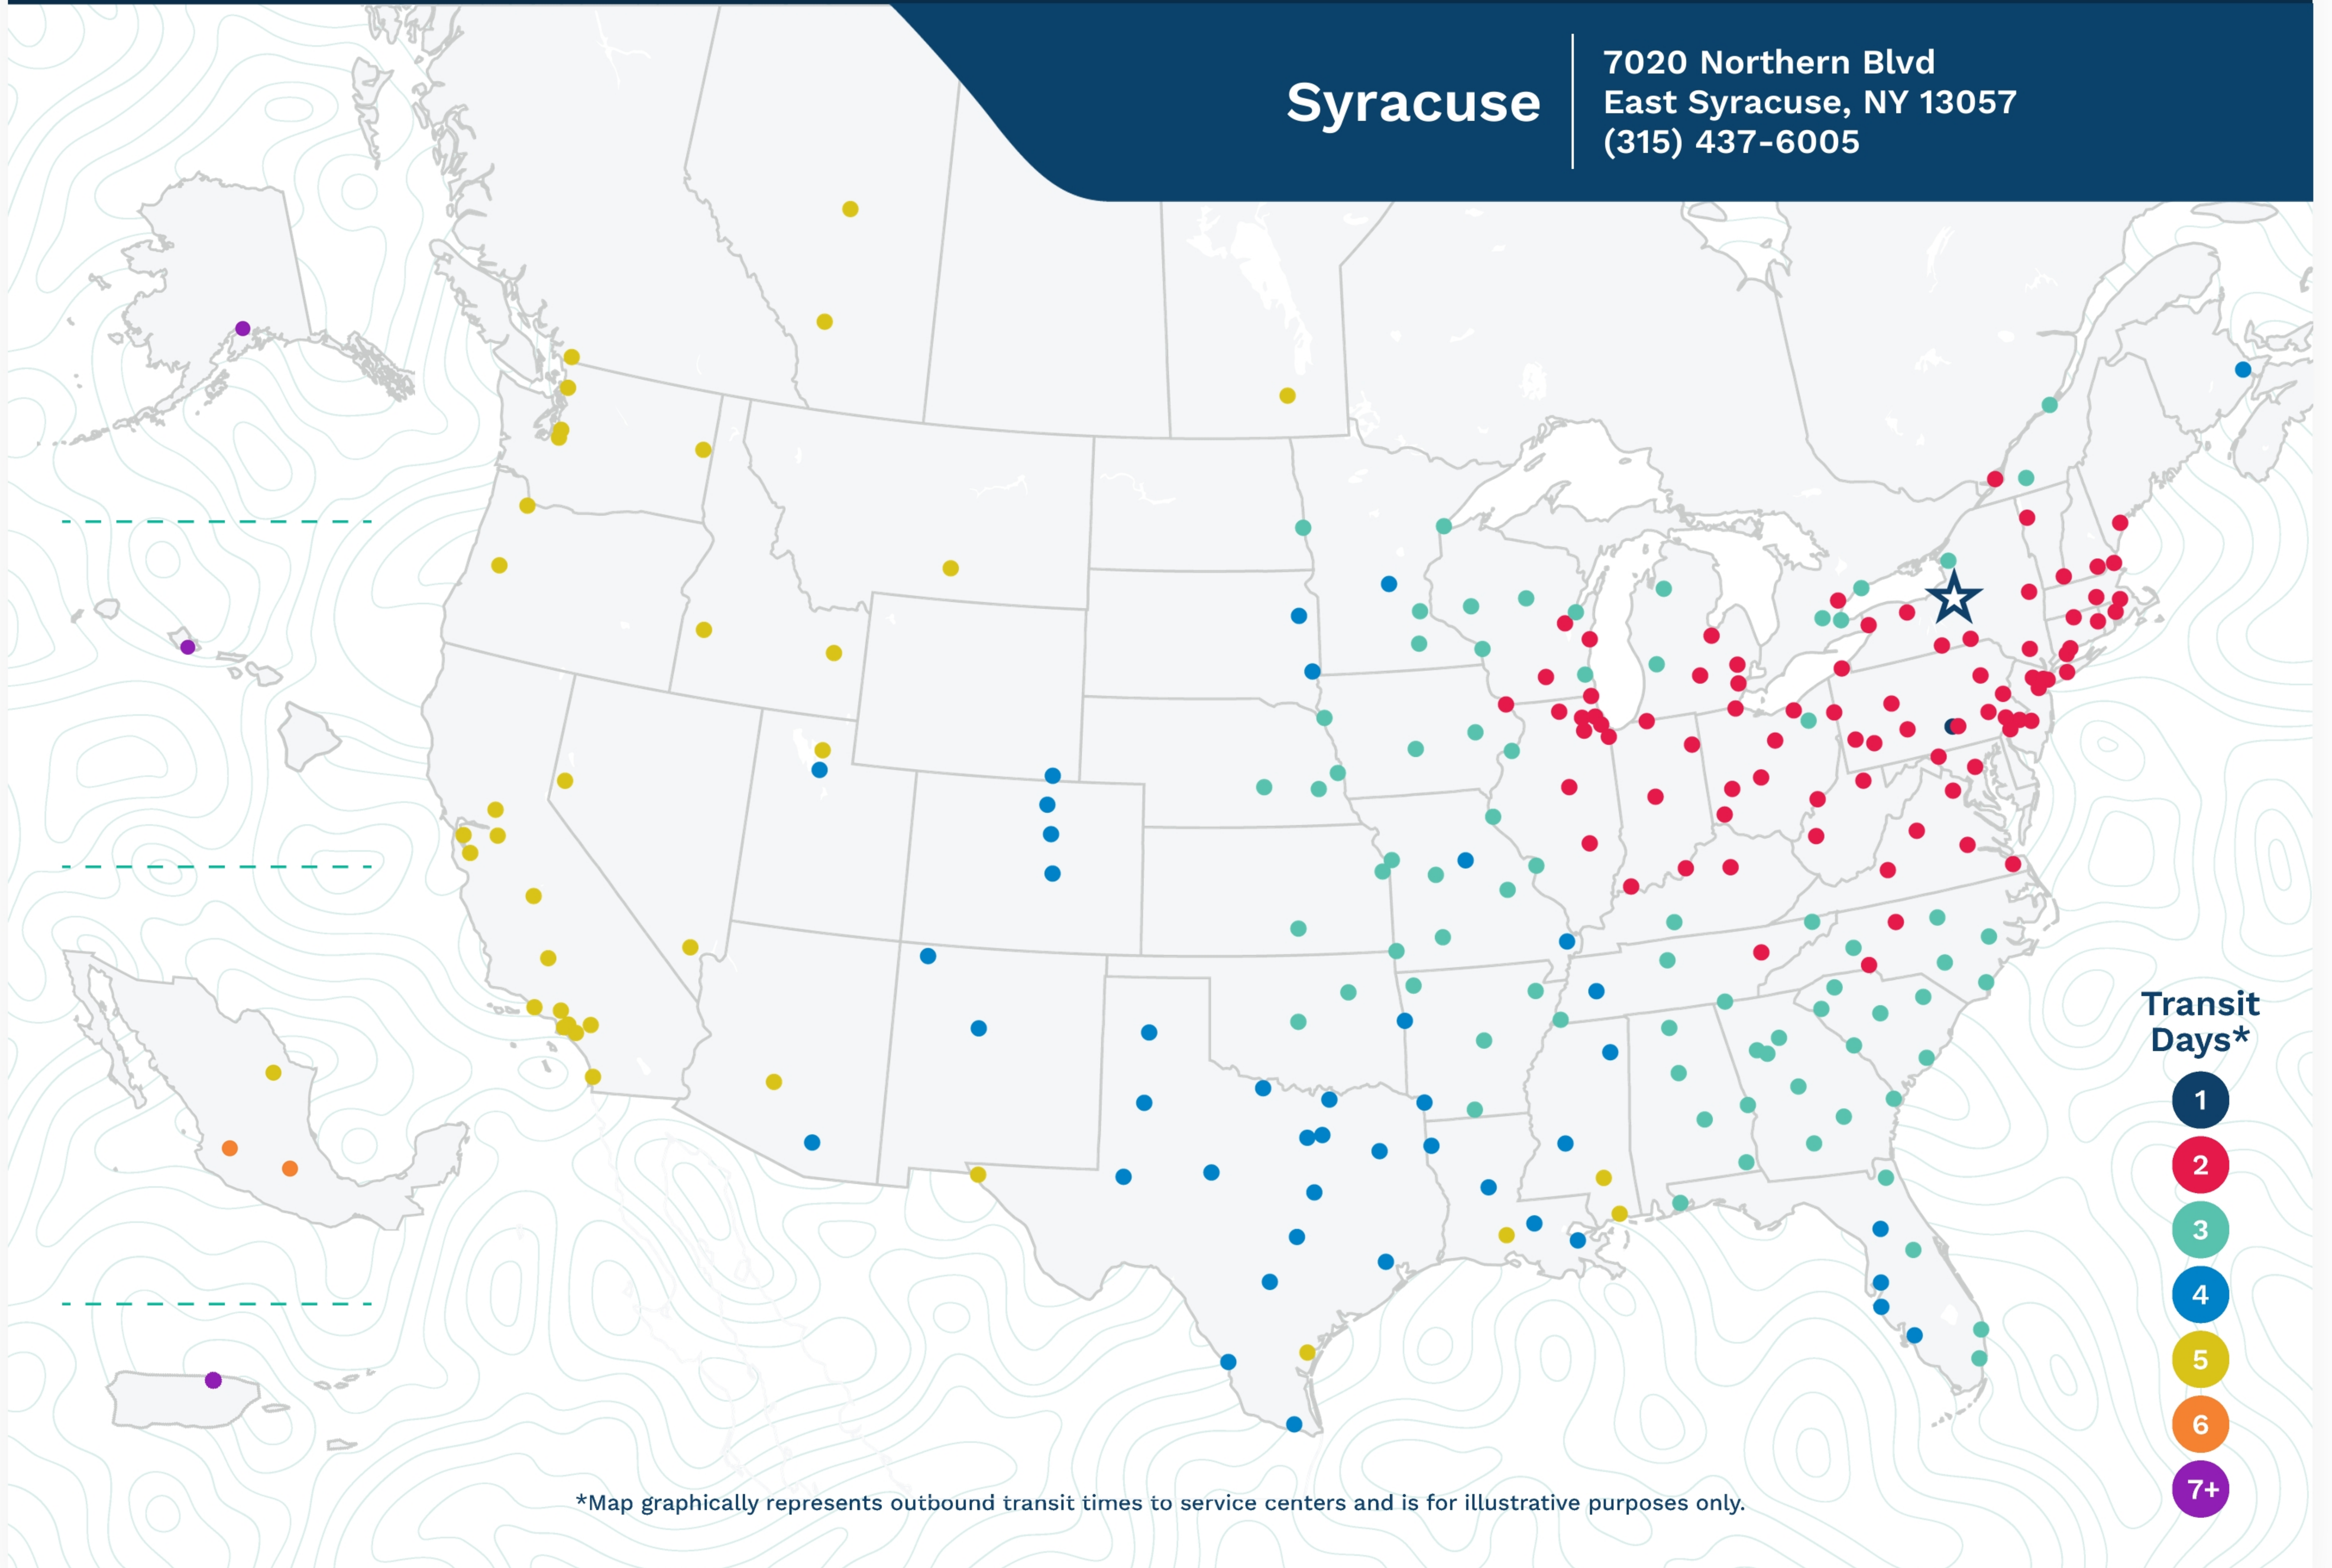

Advertised Transit Times

via the ABF Freight® Network

Syracuse

7020 Northern Blvd
East Syracuse, NY 13057
(315) 437-6005

Transit Days*

- 1
- 2
- 3
- 4
- 5
- 6
- 7+

*Map graphically represents outbound transit times to service centers and is for illustrative purposes only.