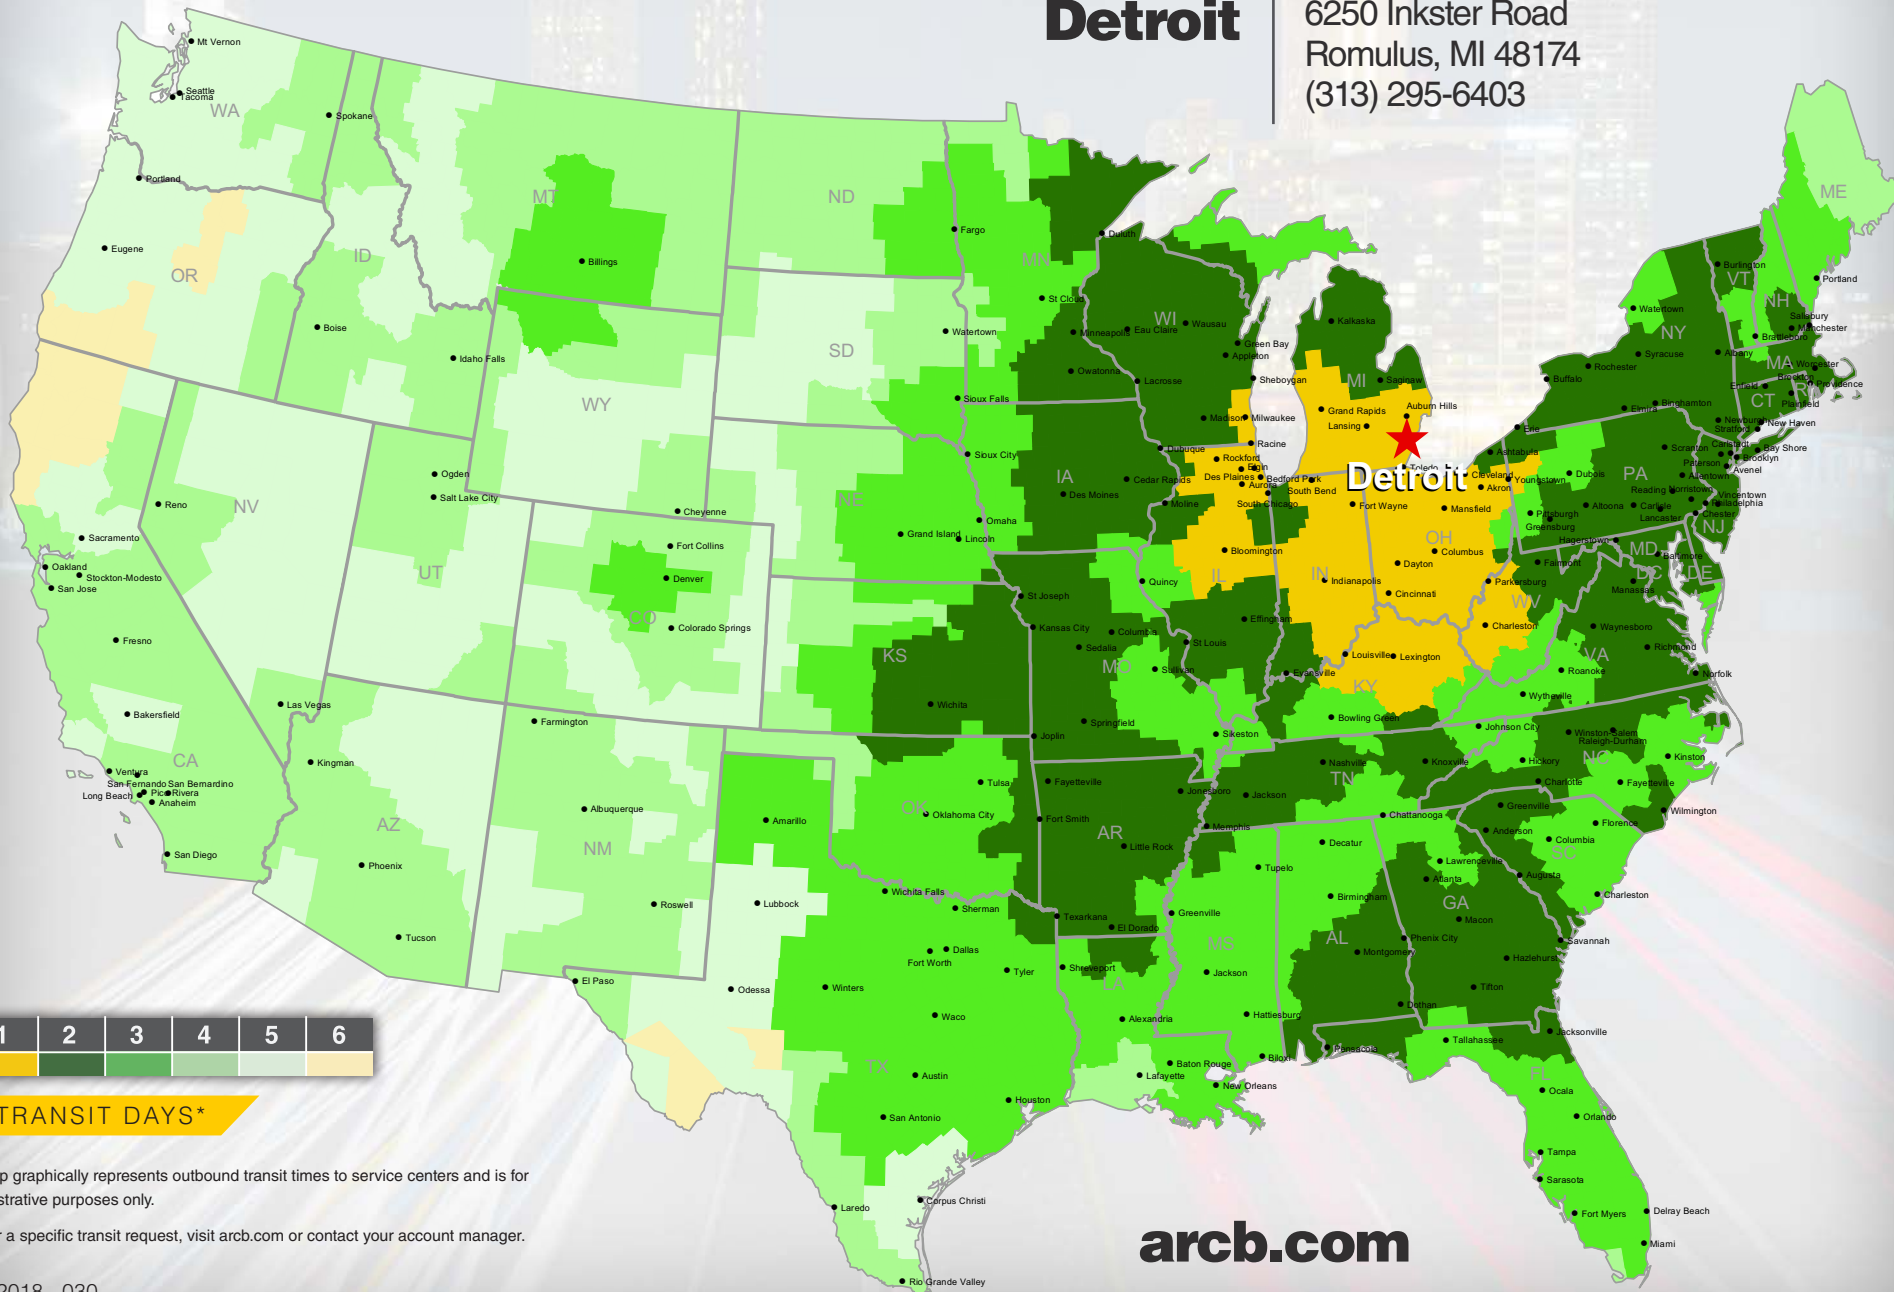

Detroit

6250 Inkster Road
Romulus, MI 48174
(313) 295-6403

*Map graphically represents outbound transit times to service centers and is for illustrative purposes only.

For a specific transit request, visit arcb.com or contact your account manager.