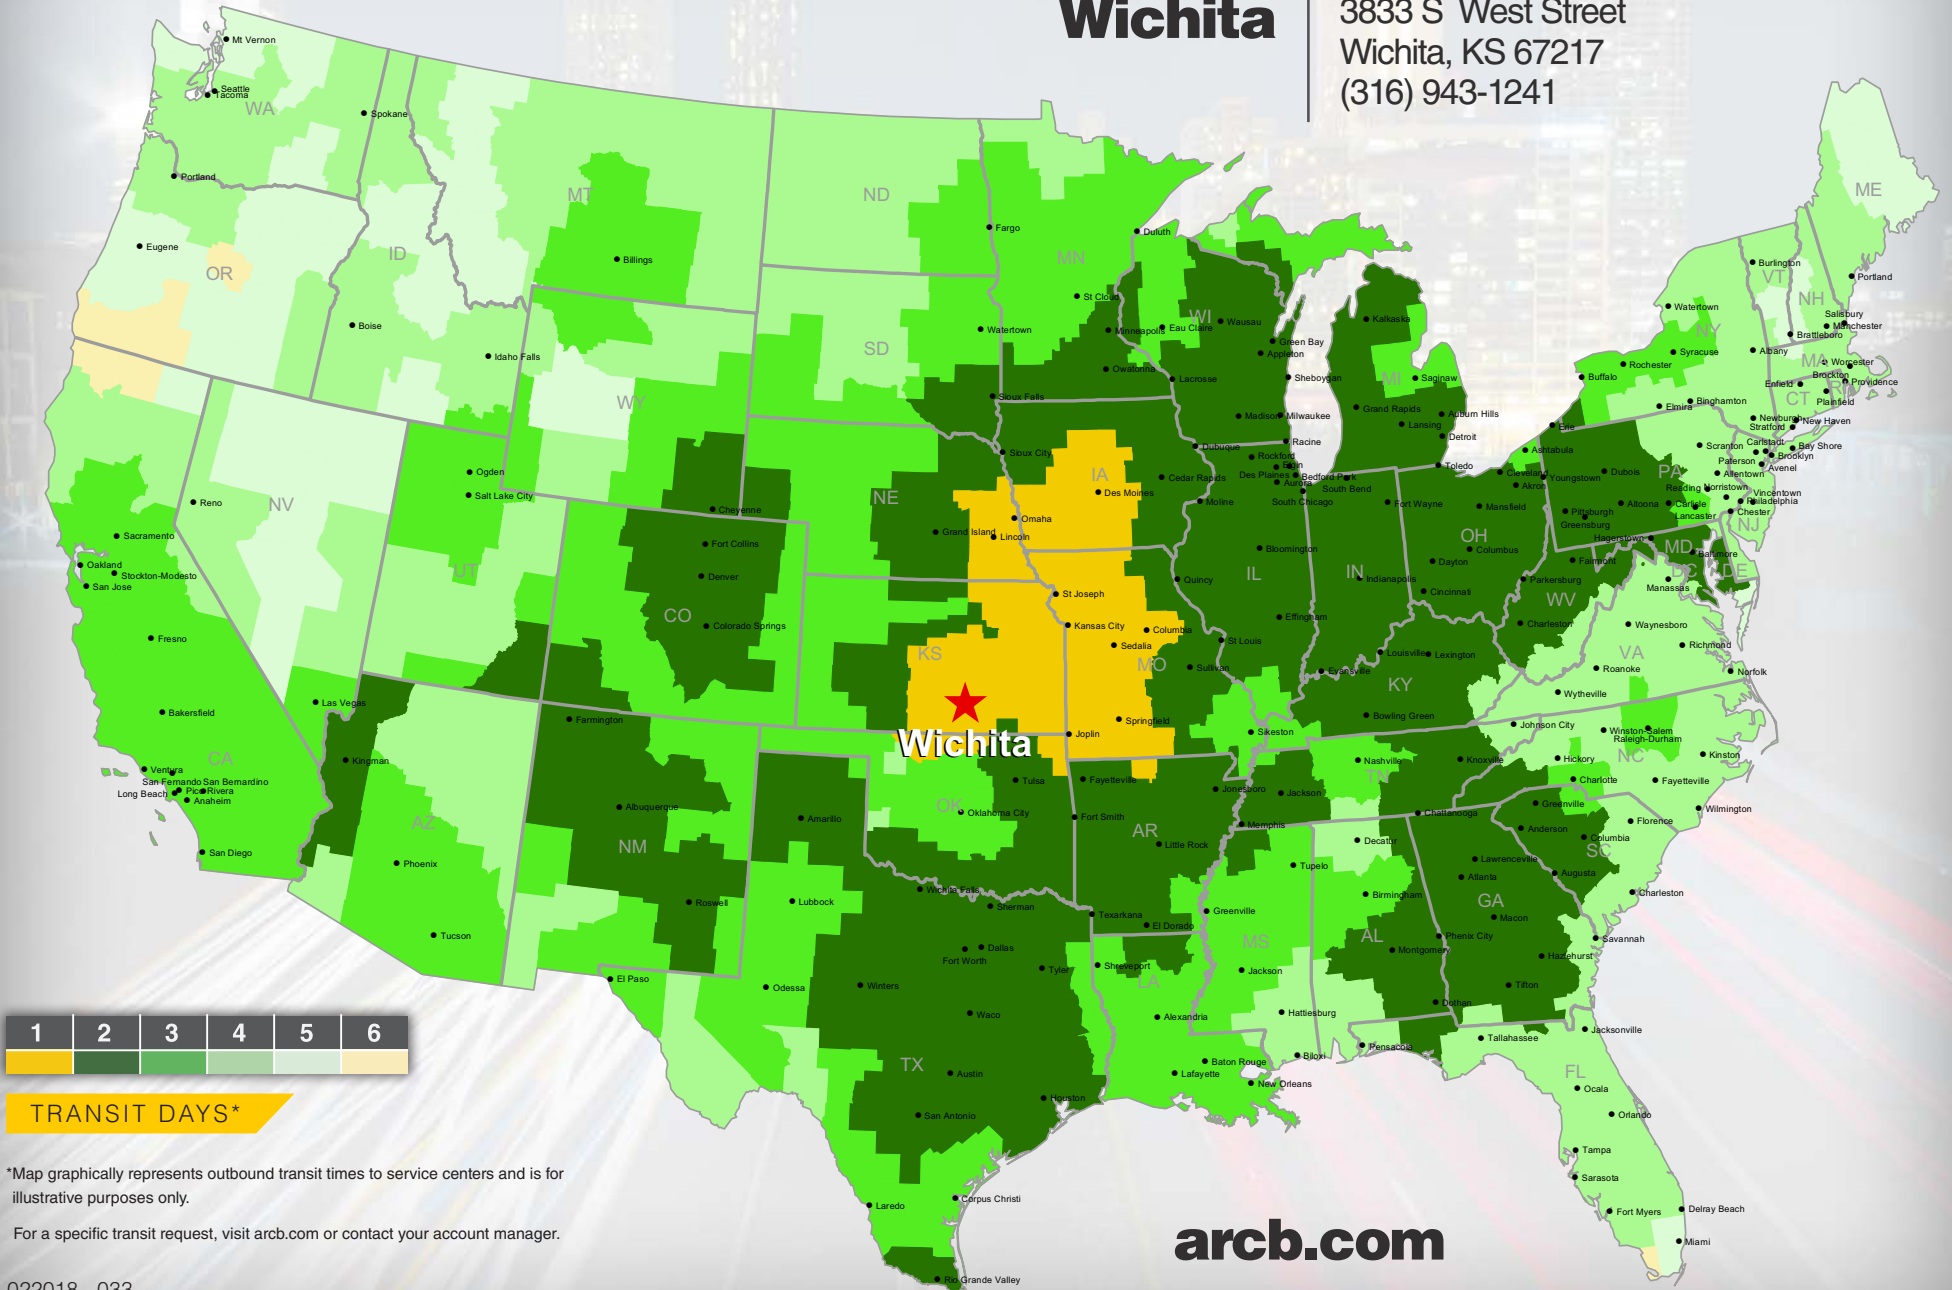

#### TRANSIT DAYS\*

\*Map graphically represents outbound transit times to service centers and is for illustrative purposes only.  
For a specific transit request, visit [arcb.com](http://arcb.com) or contact your account manager.