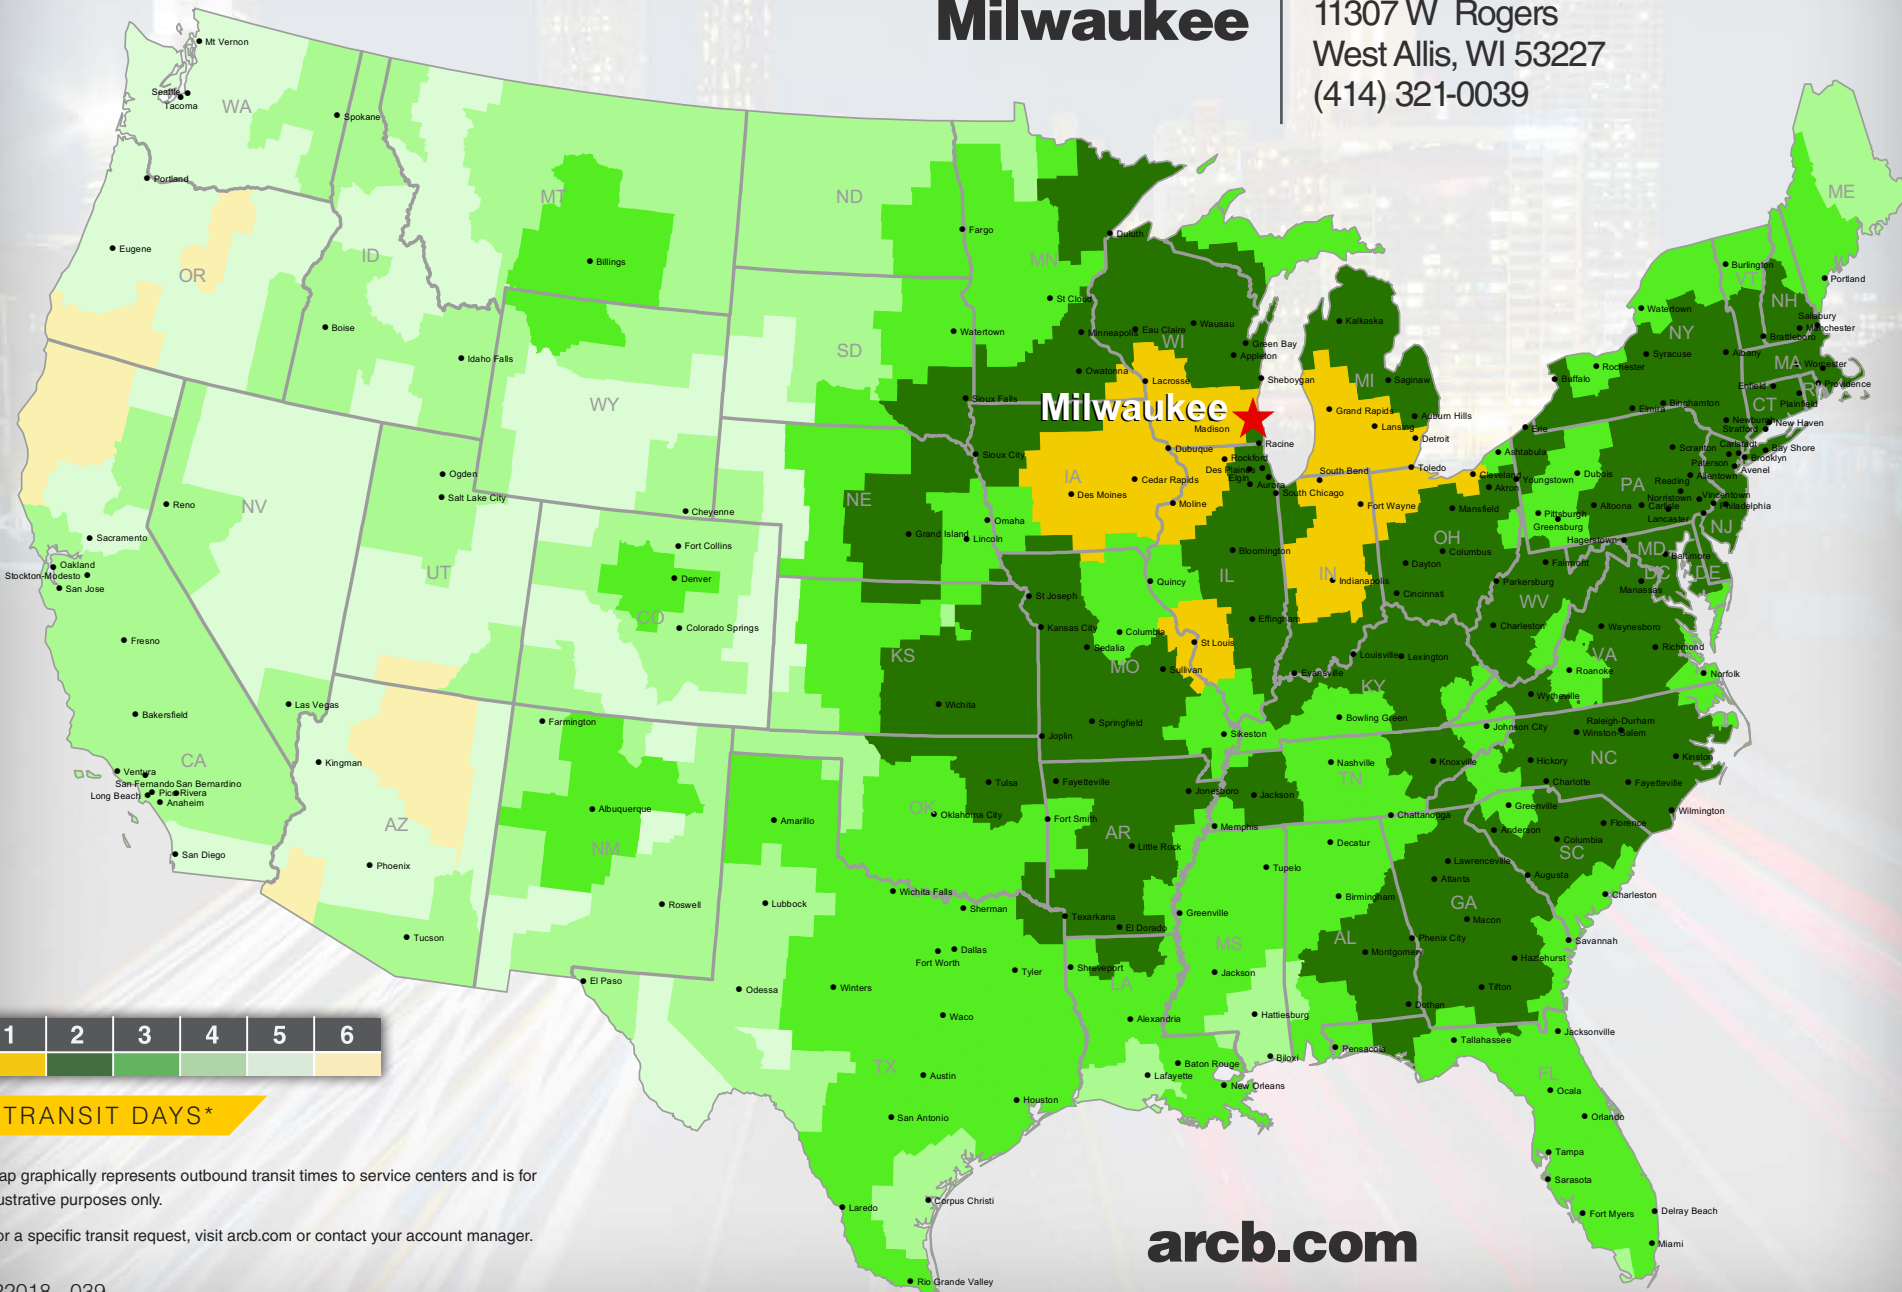

#### TRANSIT DAYS\*

\*Map graphically represents outbound transit times to service centers and is for illustrative purposes only.

For a specific transit request, visit [arcb.com](http://arcb.com) or contact your account manager.