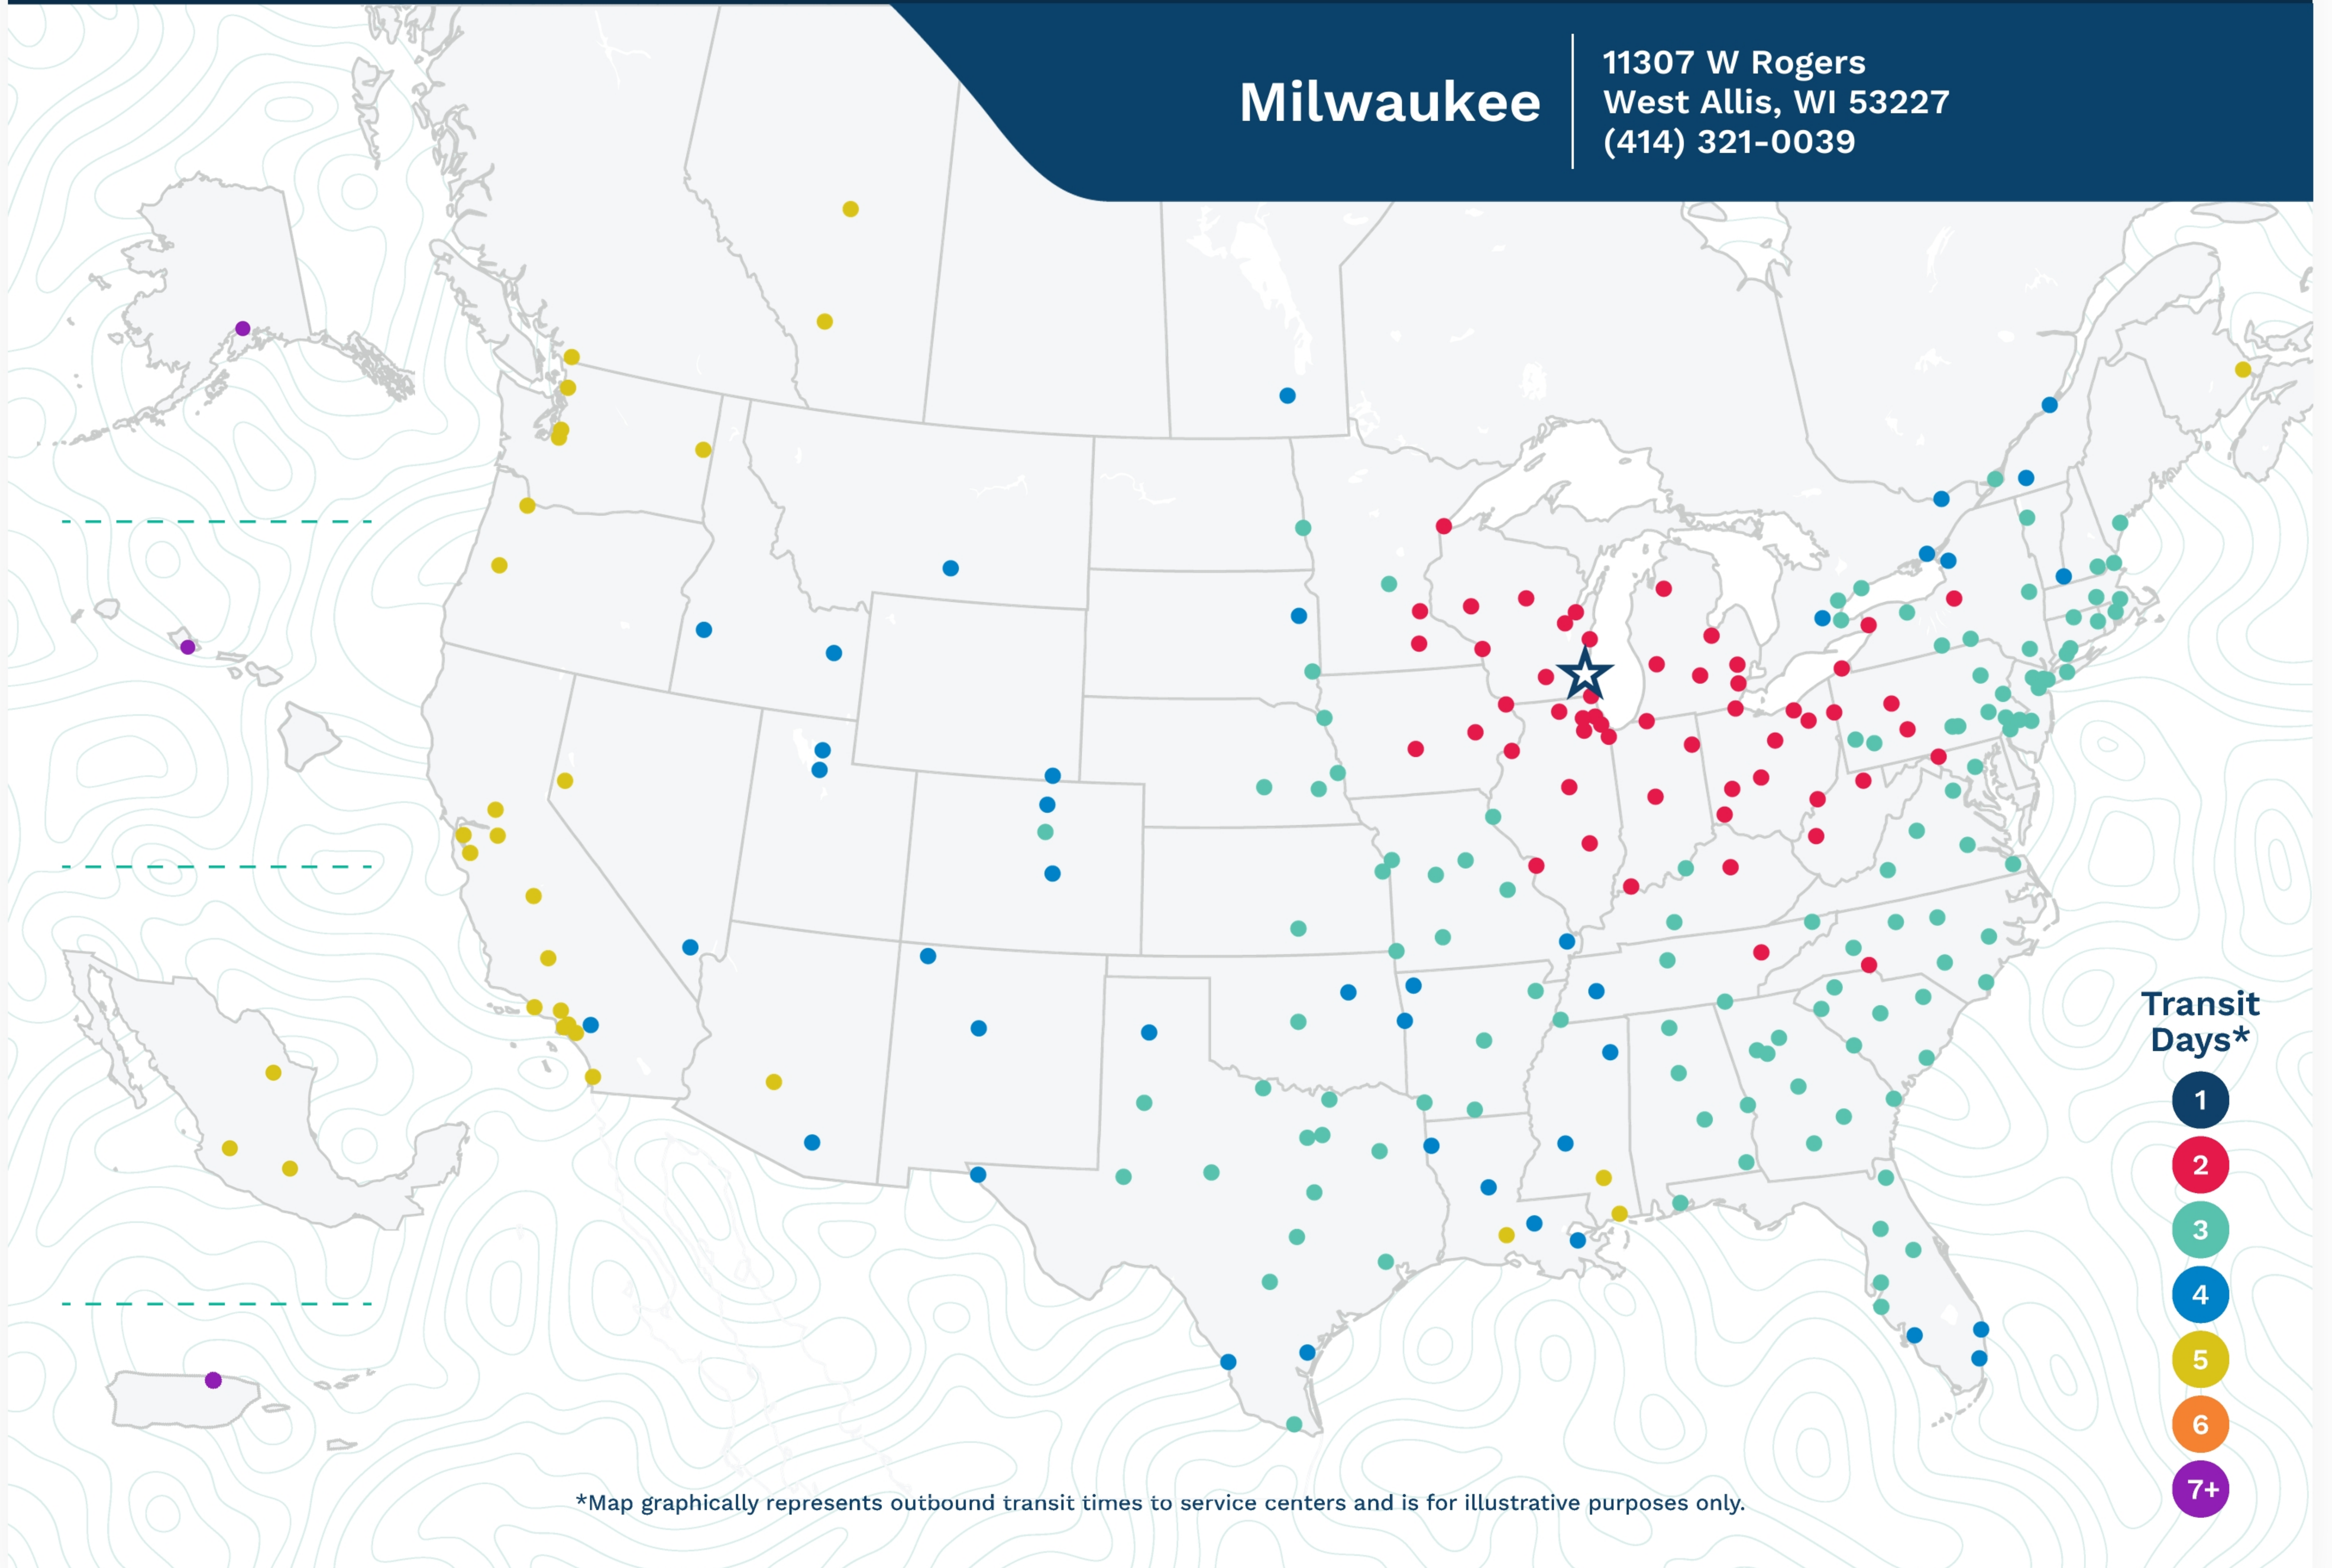

Milwaukee

11307 W Rogers
West Allis, WI 53227
(414) 321-0039

*Map graphically represents outbound transit times to service centers and is for illustrative purposes only.