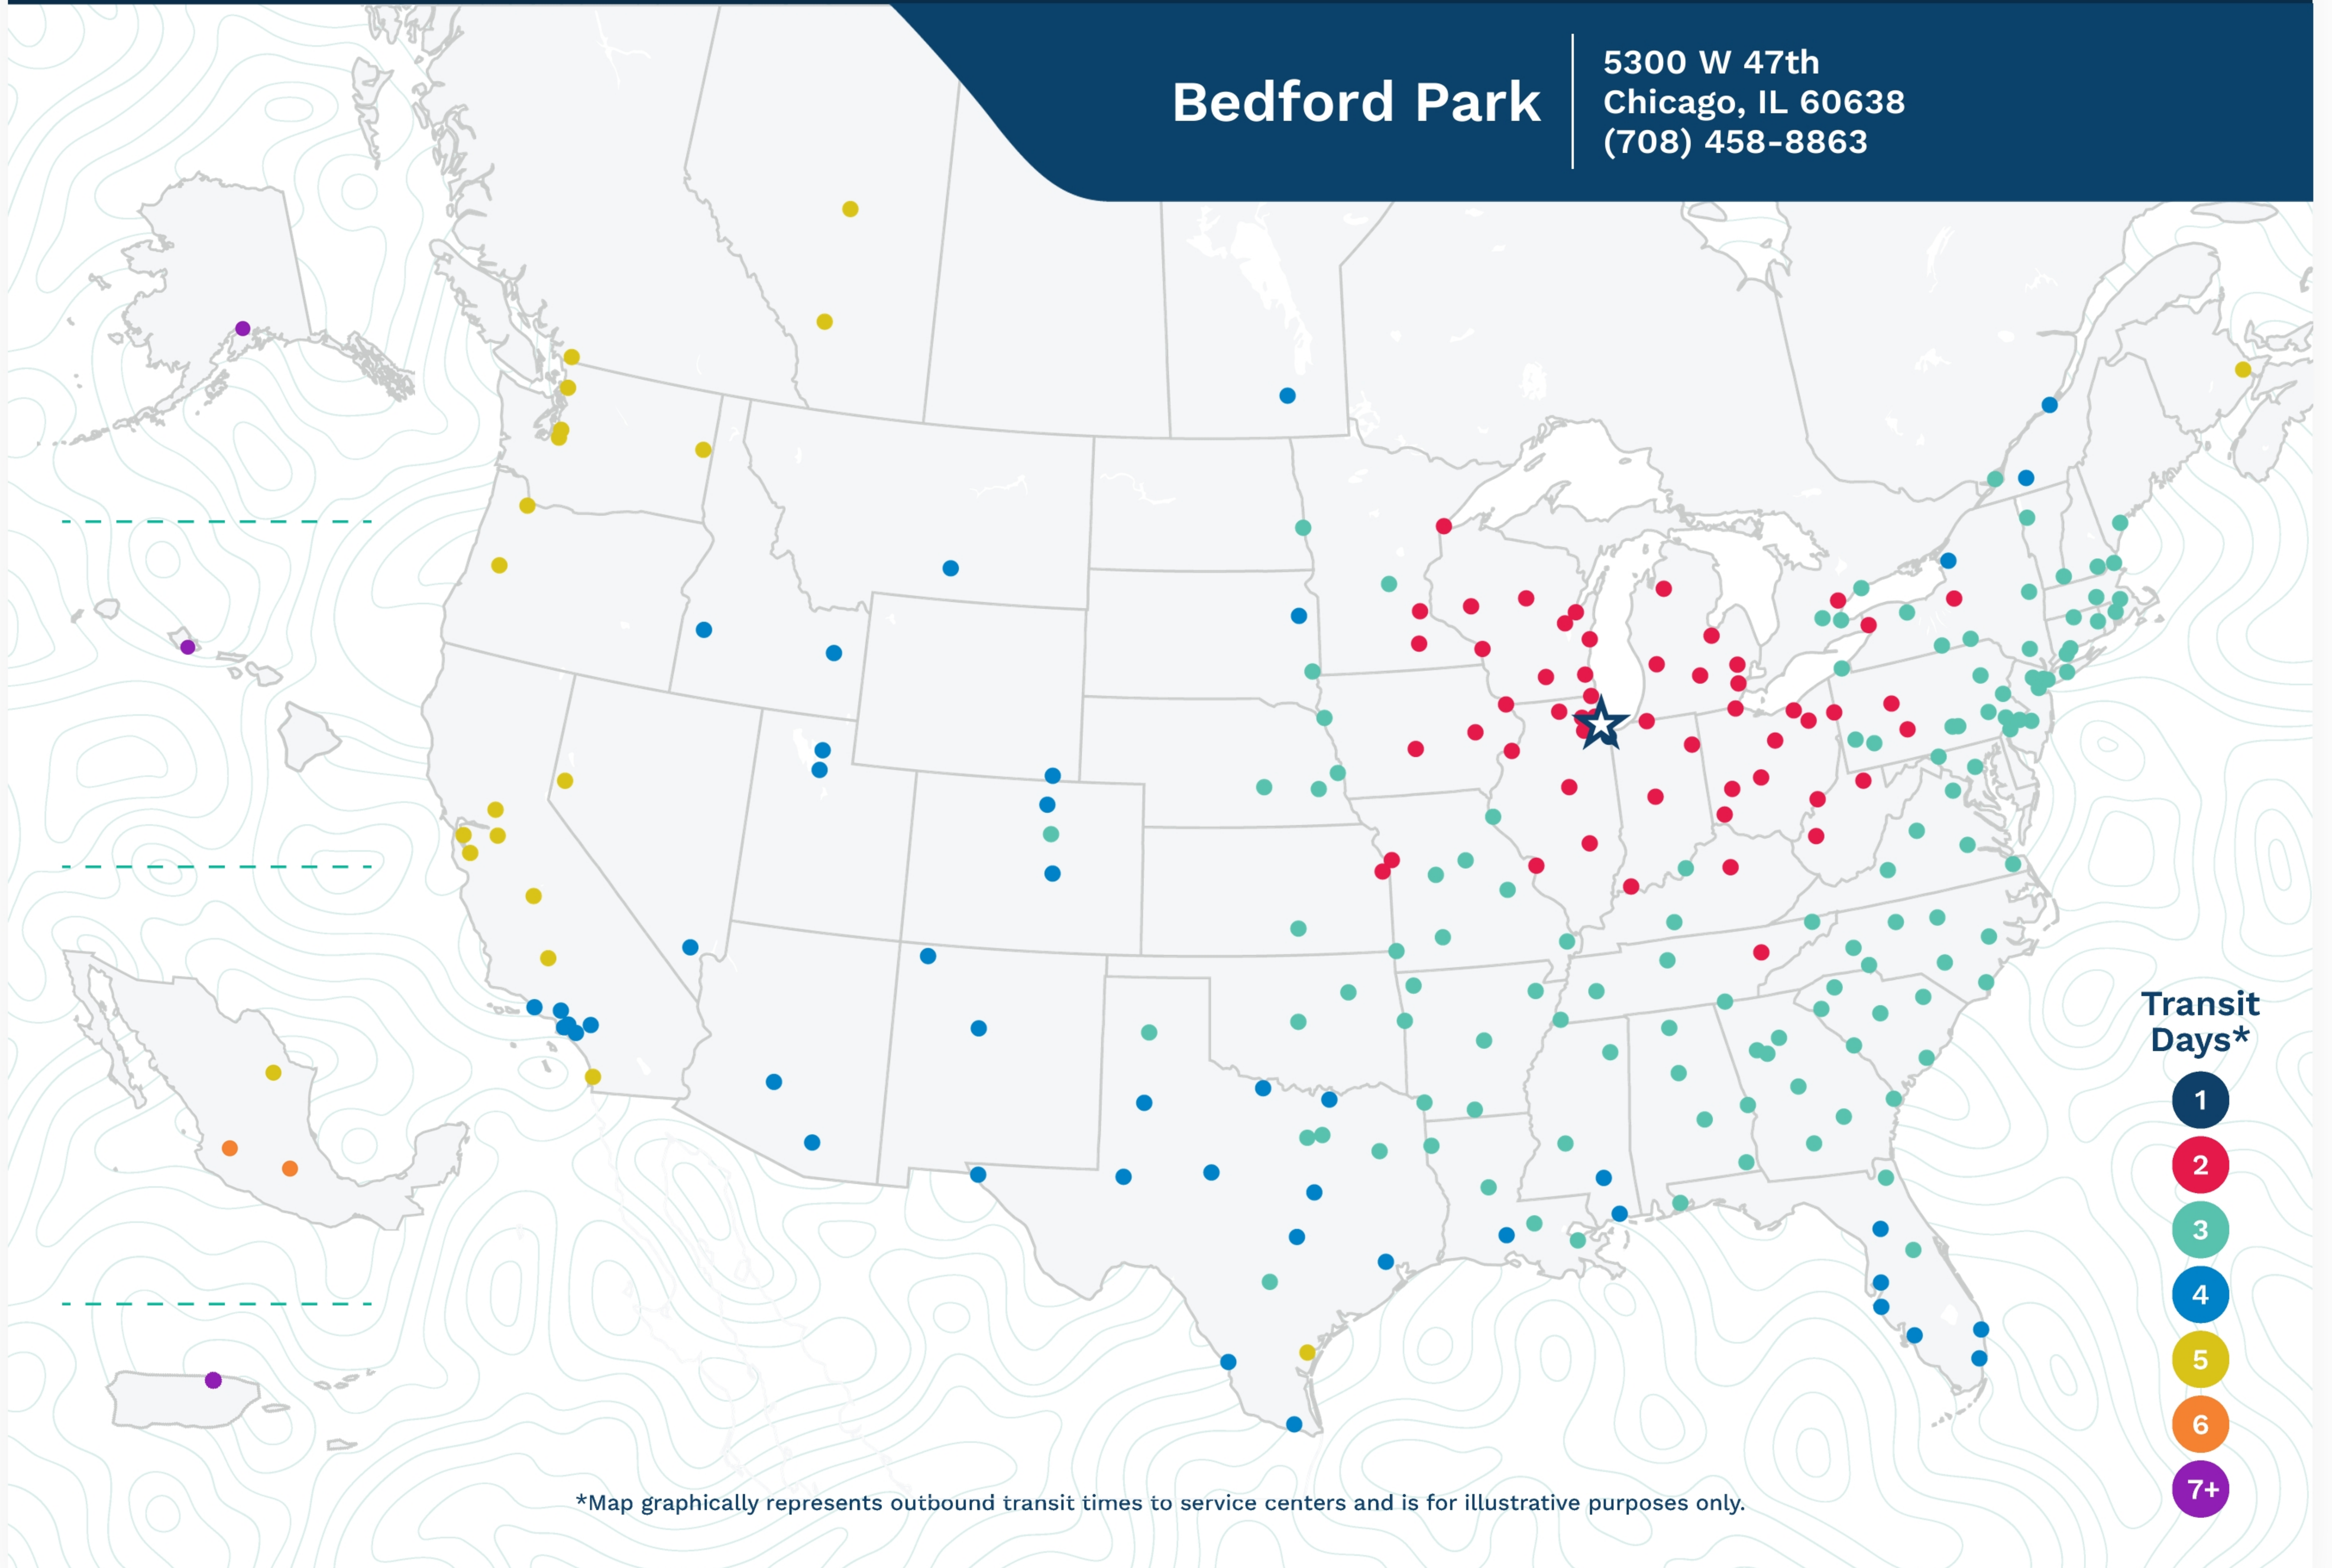

Bedford Park

5300 W 47th
Chicago, IL 60638
(708) 458-8863

*Map graphically represents outbound transit times to service centers and is for illustrative purposes only.