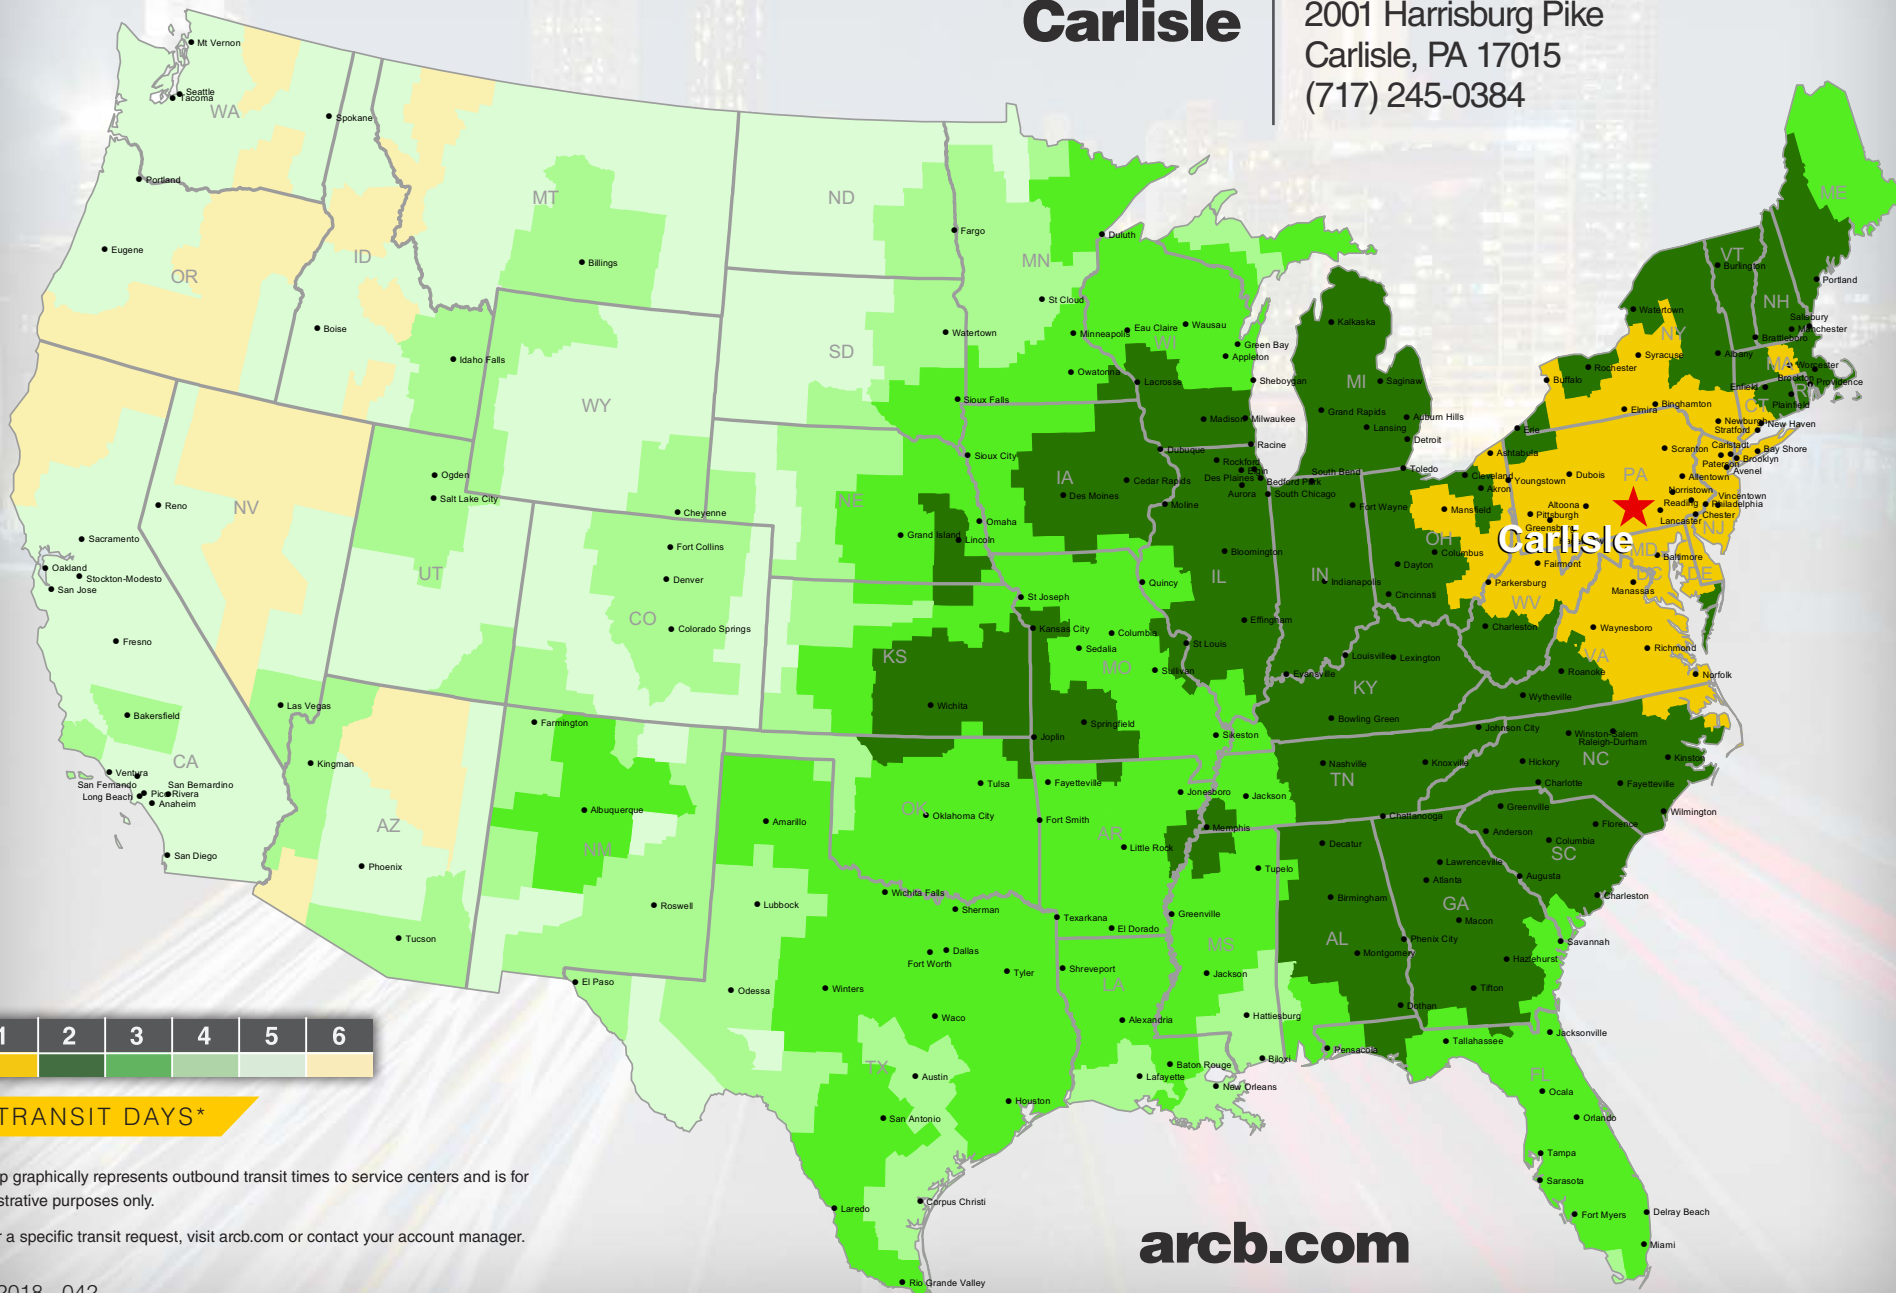

### Carlisle

2001 Harrisburg Pike  
Carlisle, PA 17015  
(717) 245-0384

TRANSIT DAYS\*

\*Map graphically represents outbound transit times to service centers and is for illustrative purposes only.

For a specific transit request, visit [arcb.com](http://arcb.com) or contact your account manager.