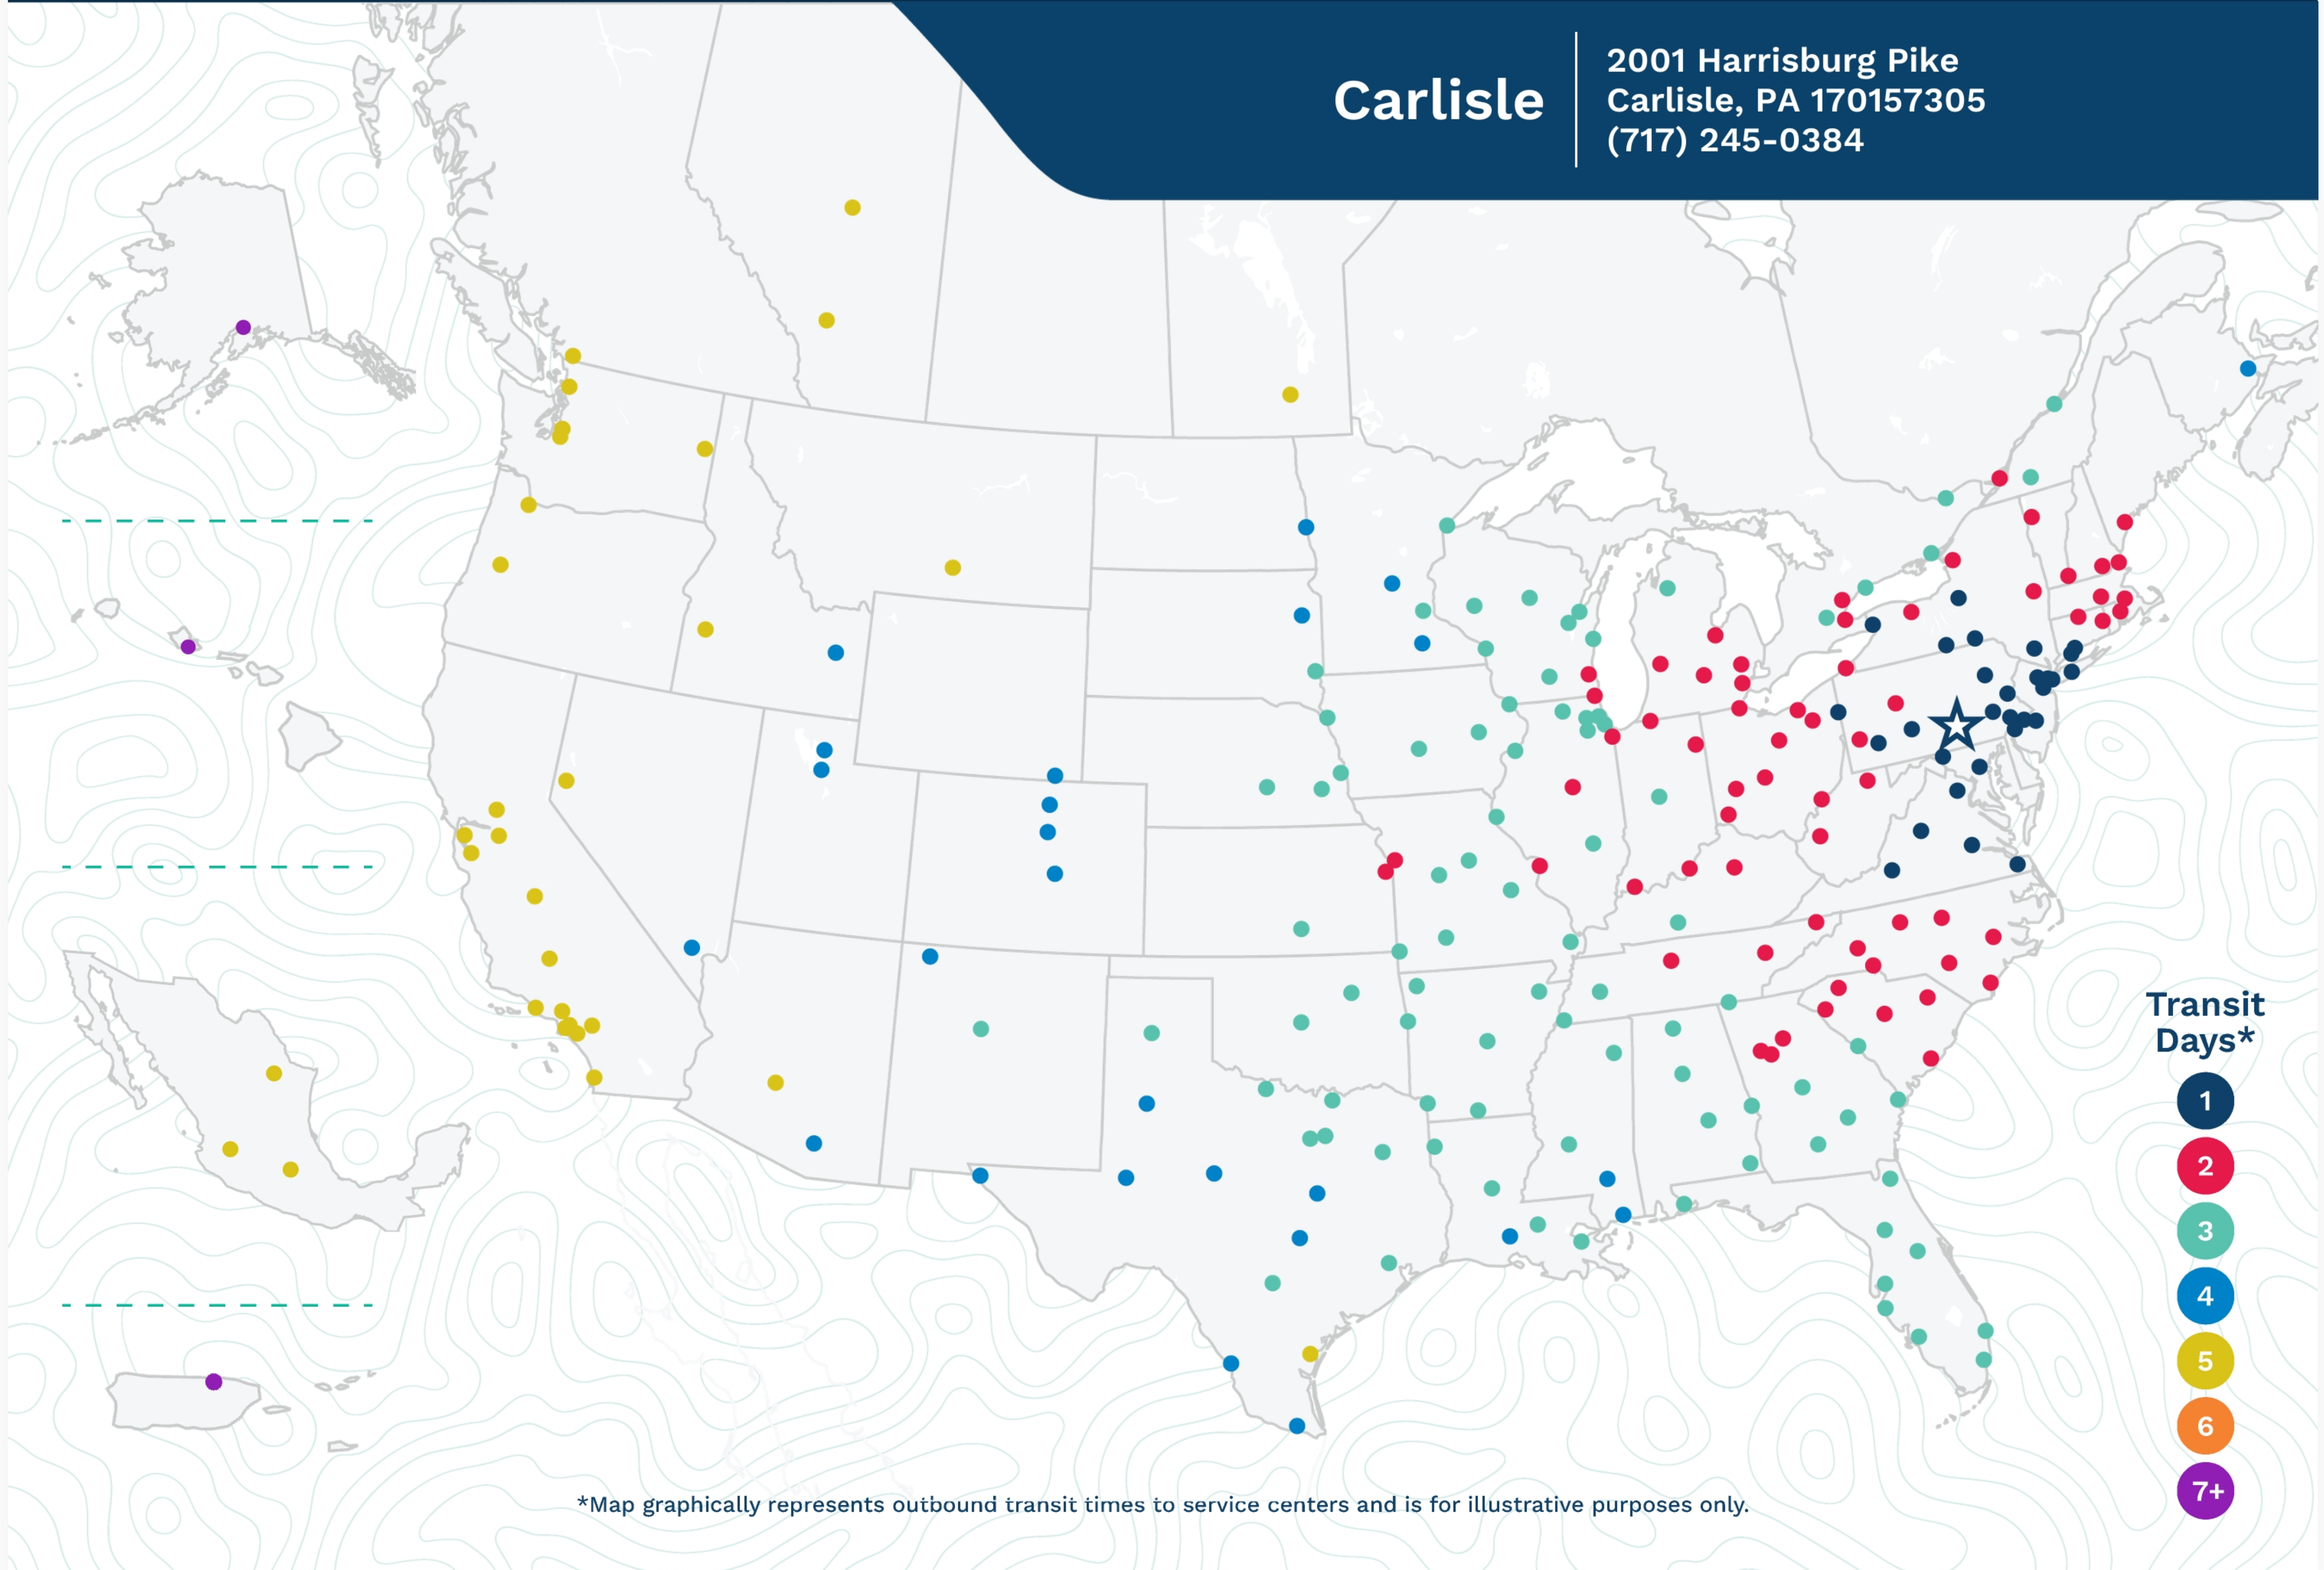

Carlisle

2001 Harrisburg Pike
Carlisle, PA 170157305
(717) 245-0384

Transit Days*

- 1
- 2
- 3
- 4
- 5
- 6
- 7+

*Map graphically represents outbound transit times to service centers and is for illustrative purposes only.