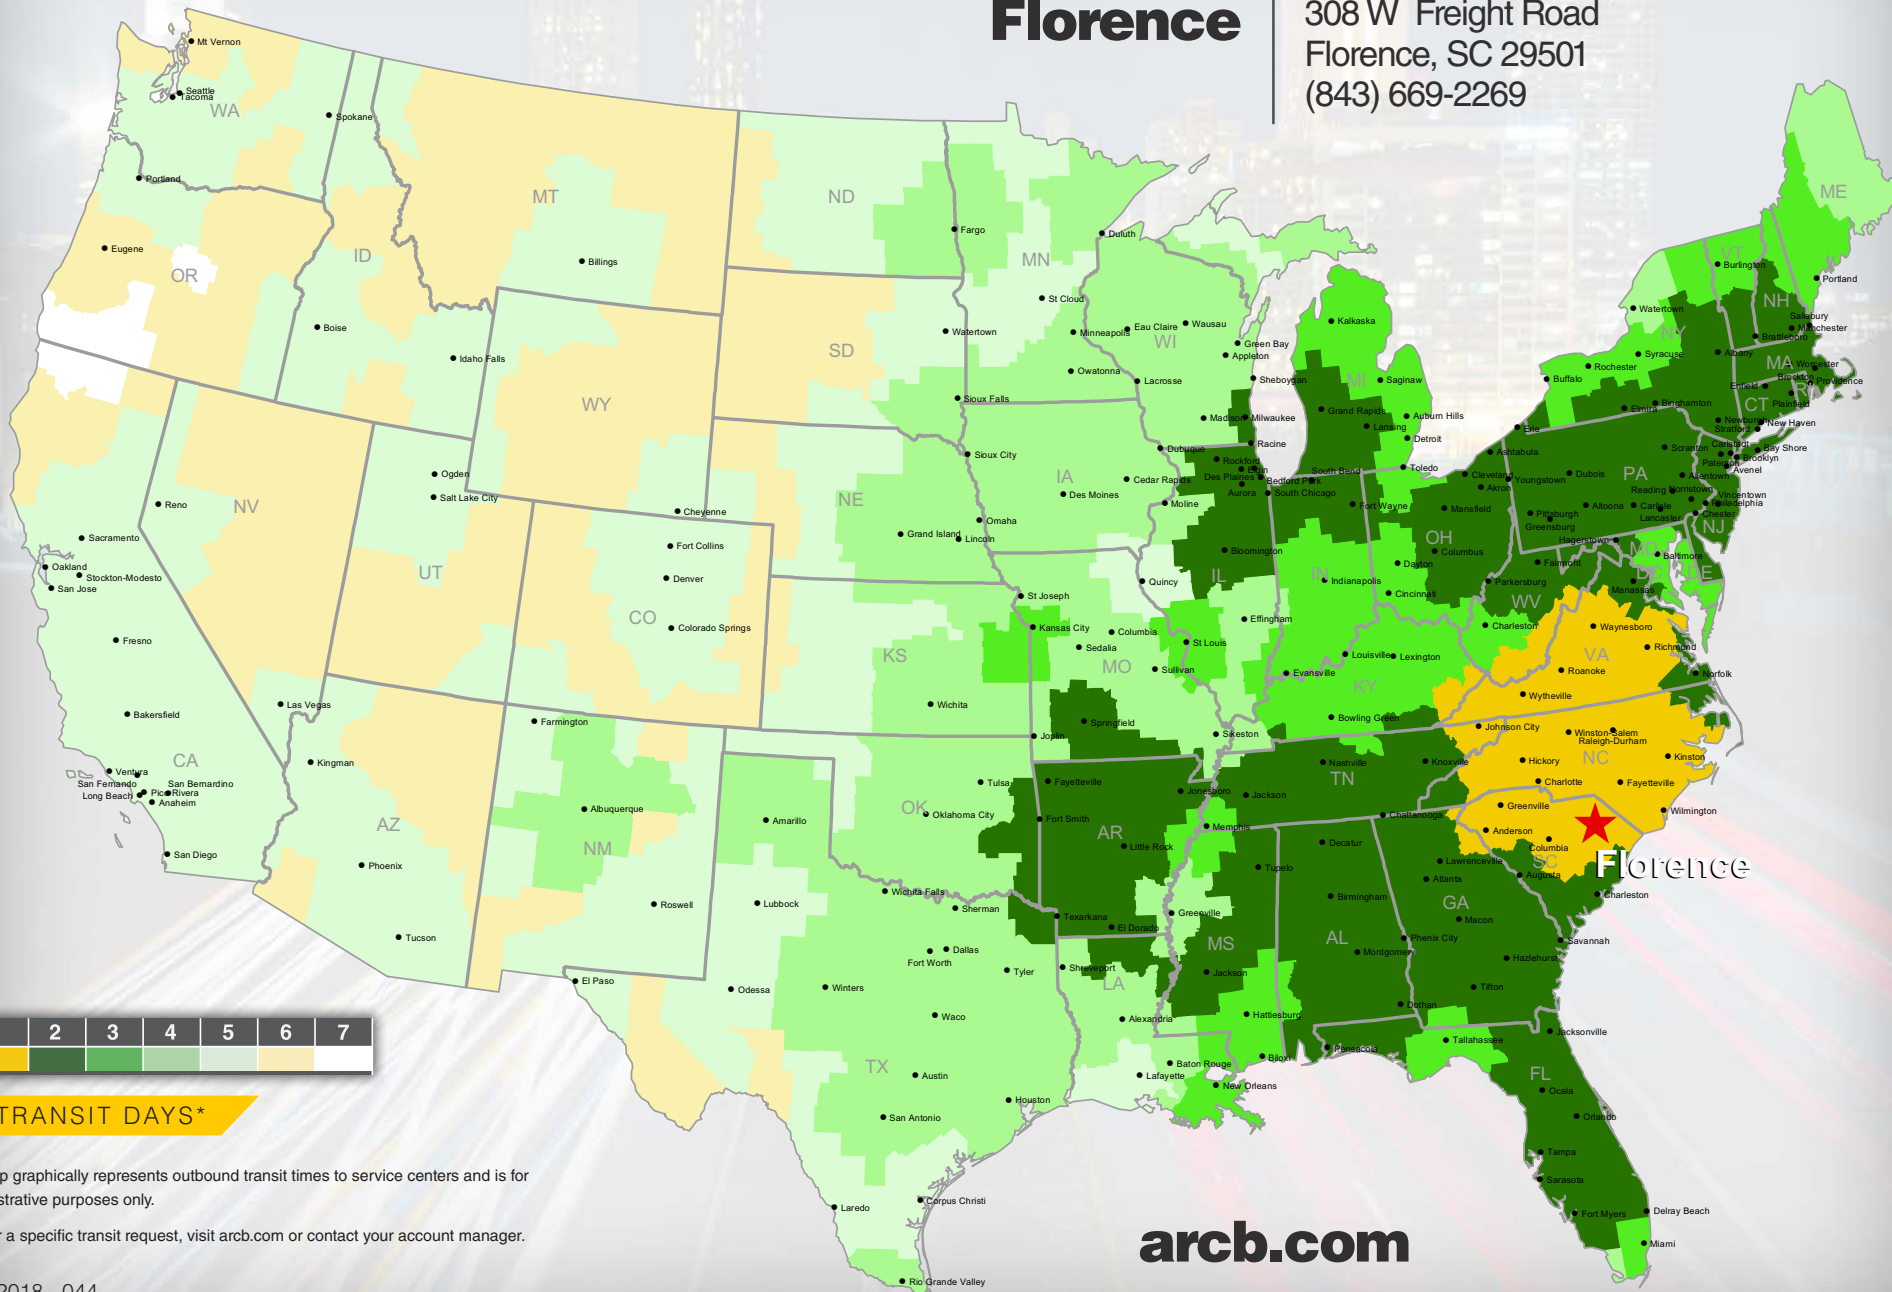

Florence

308 W Freight Road
Florence, SC 29501
(843) 669-2269

*Map graphically represents outbound transit times to service centers and is for illustrative purposes only.

For a specific transit request, visit arcb.com or contact your account manager.