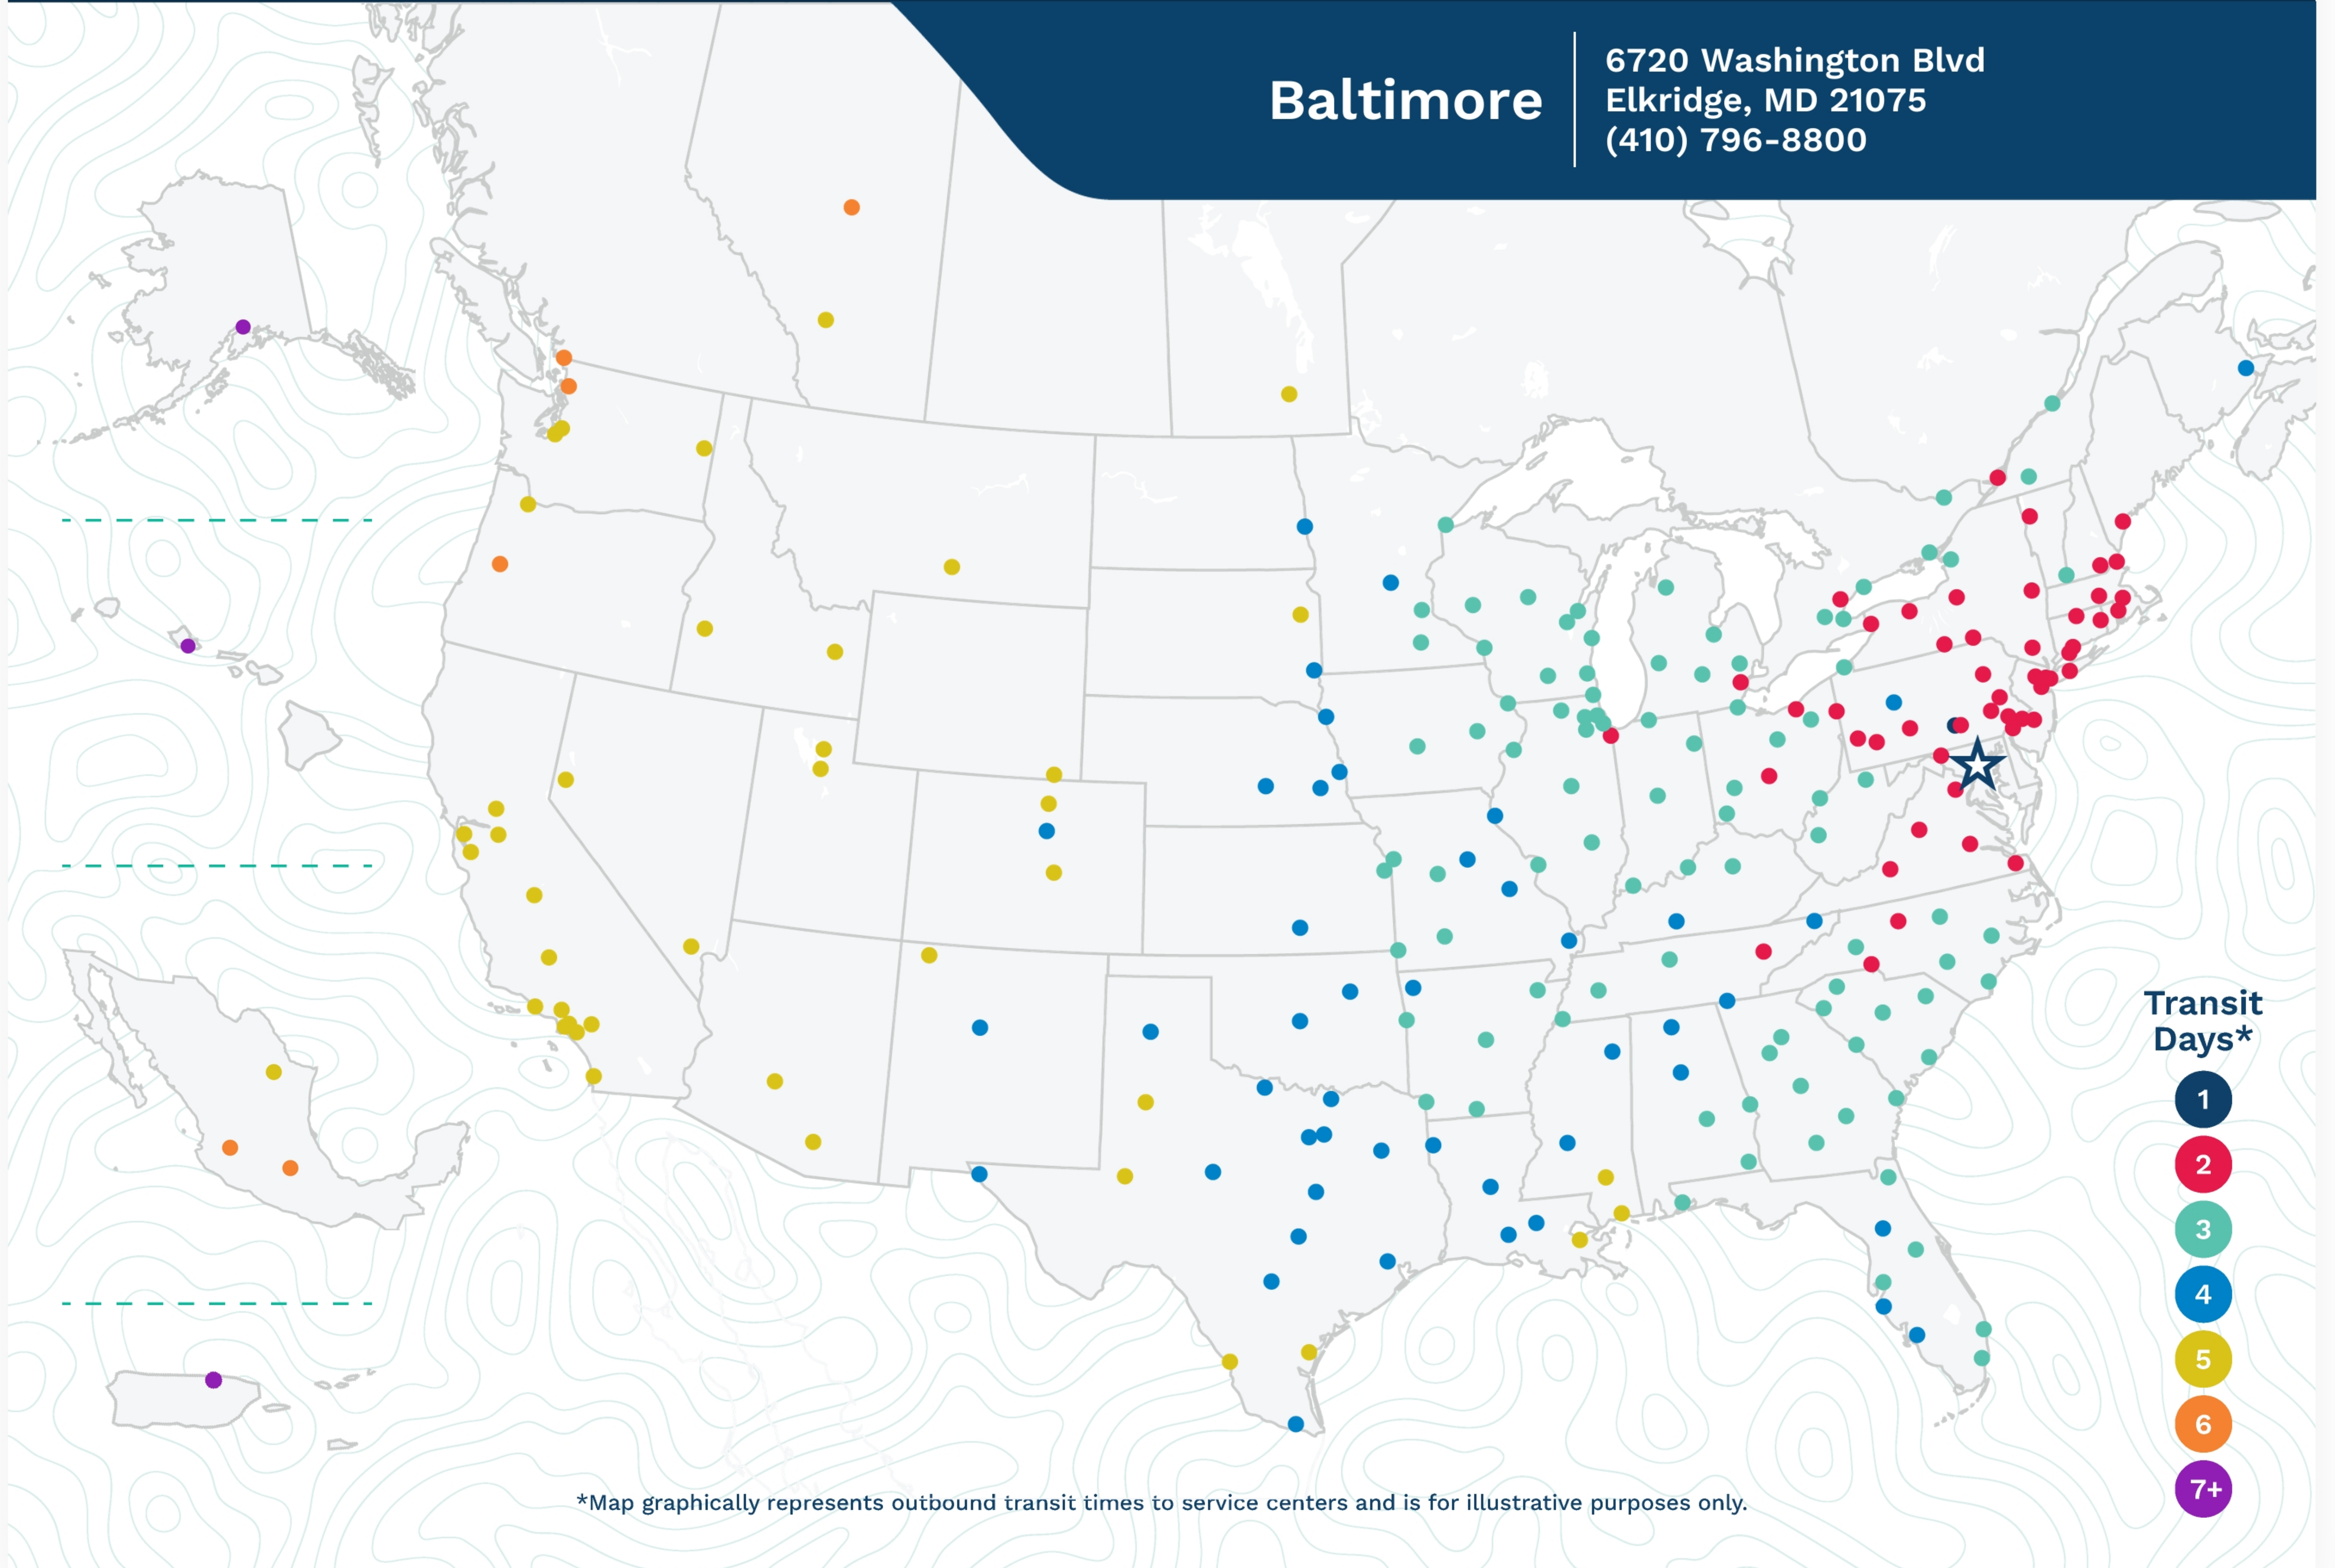

# Advertised Transit Times

via the ABF Freight® Network

## Baltimore

6720 Washington Blvd  
Elkridge, MD 21075  
(410) 796-8800

\*Map graphically represents outbound transit times to service centers and is for illustrative purposes only.