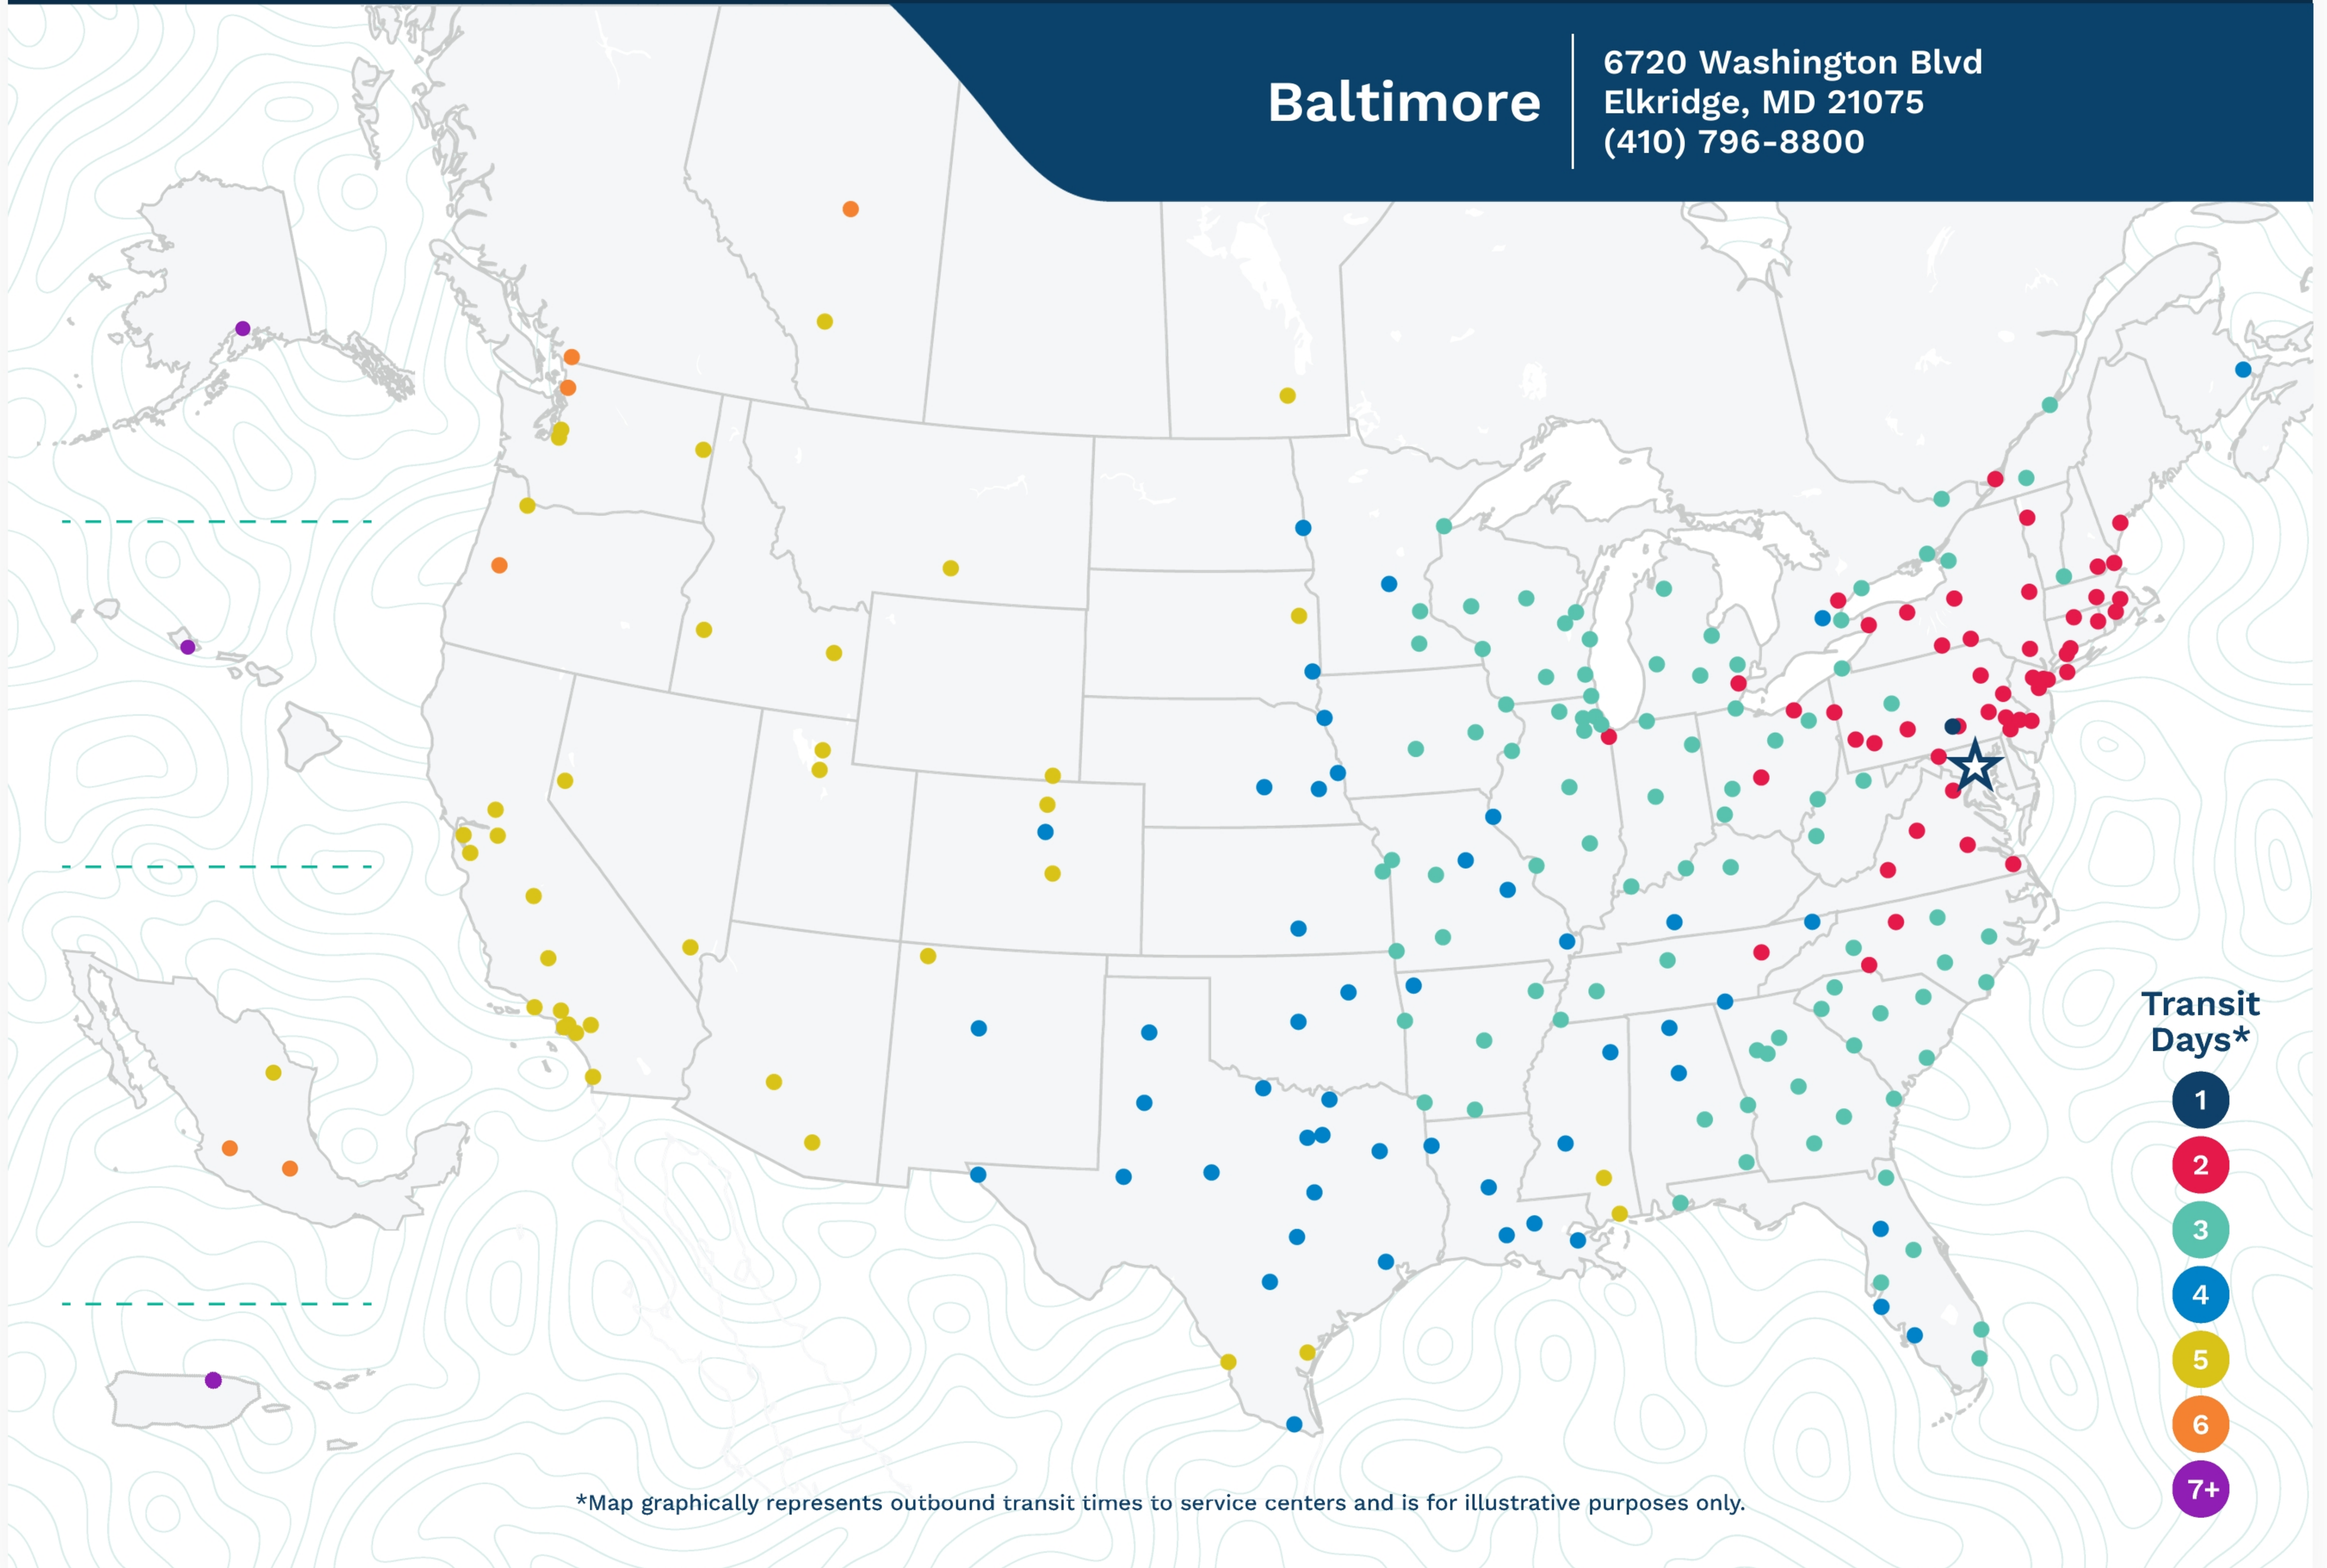

Advertised Transit Times

via the ABF Freight® Network

Baltimore

6720 Washington Blvd
Elkridge, MD 21075
(410) 796-8800

*Map graphically represents outbound transit times to service centers and is for illustrative purposes only.