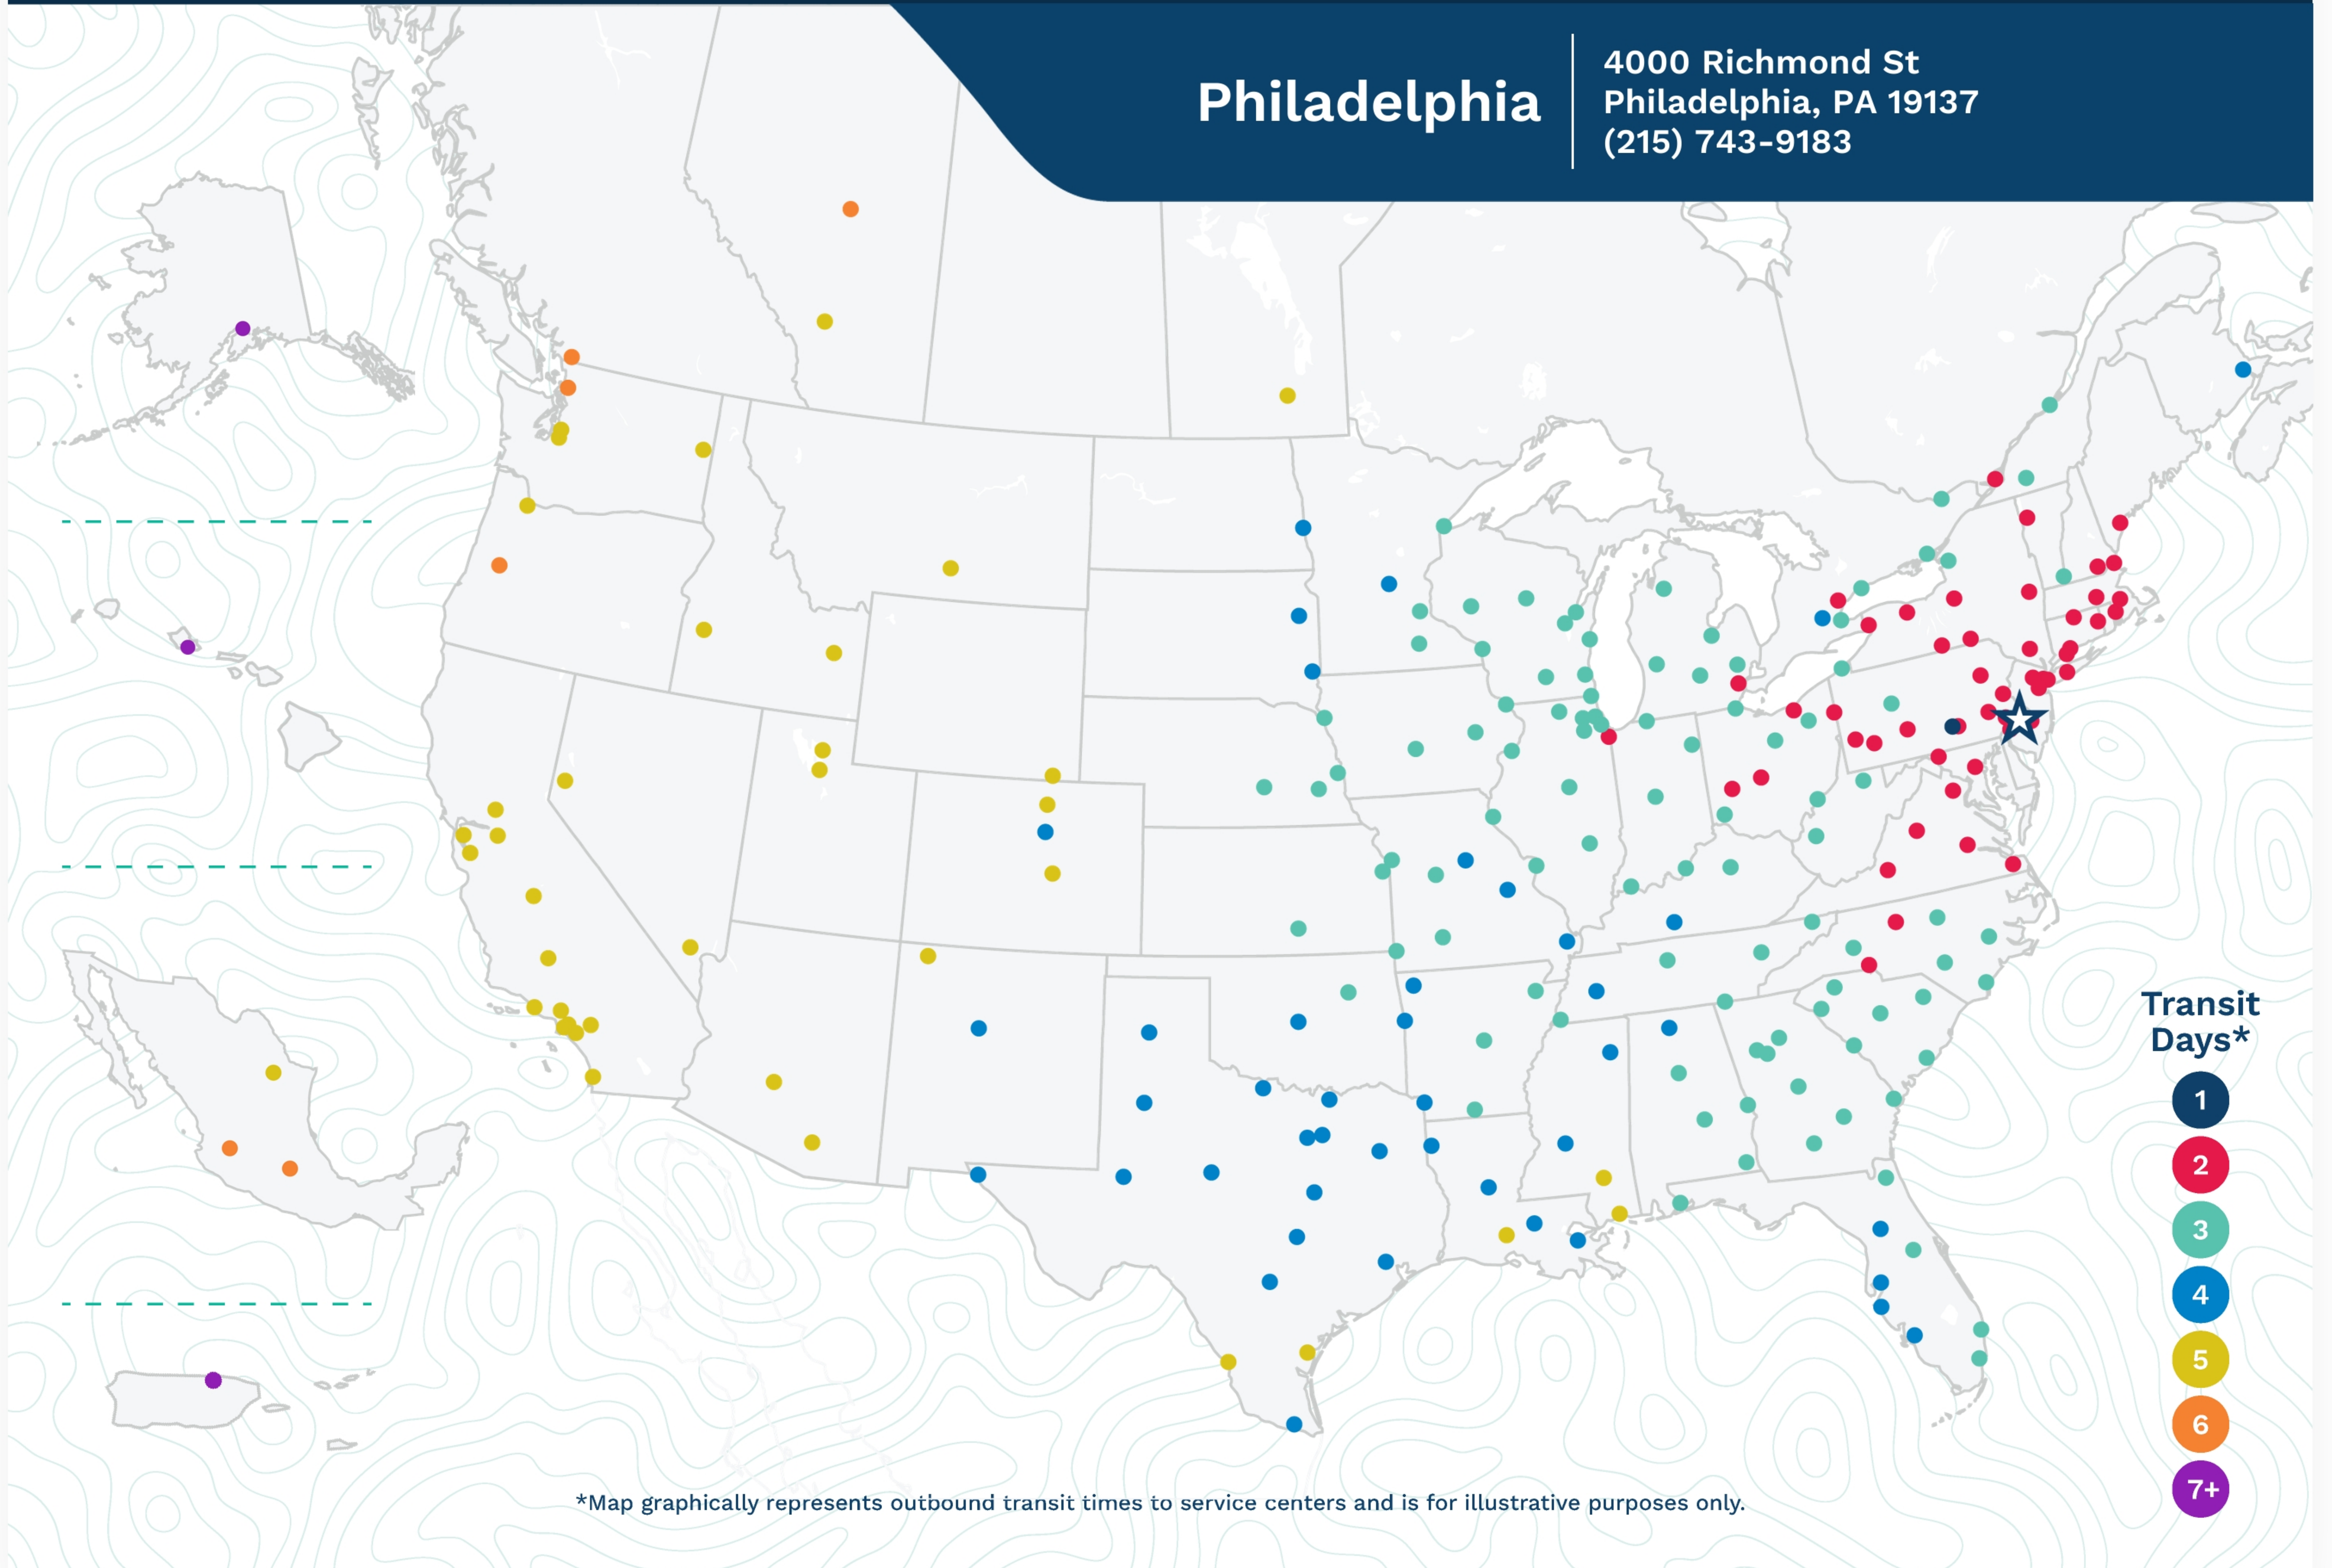

Advertised Transit Times

via the ABF Freight® Network

Philadelphia

4000 Richmond St
Philadelphia, PA 19137
(215) 743-9183

*Map graphically represents outbound transit times to service centers and is for illustrative purposes only.