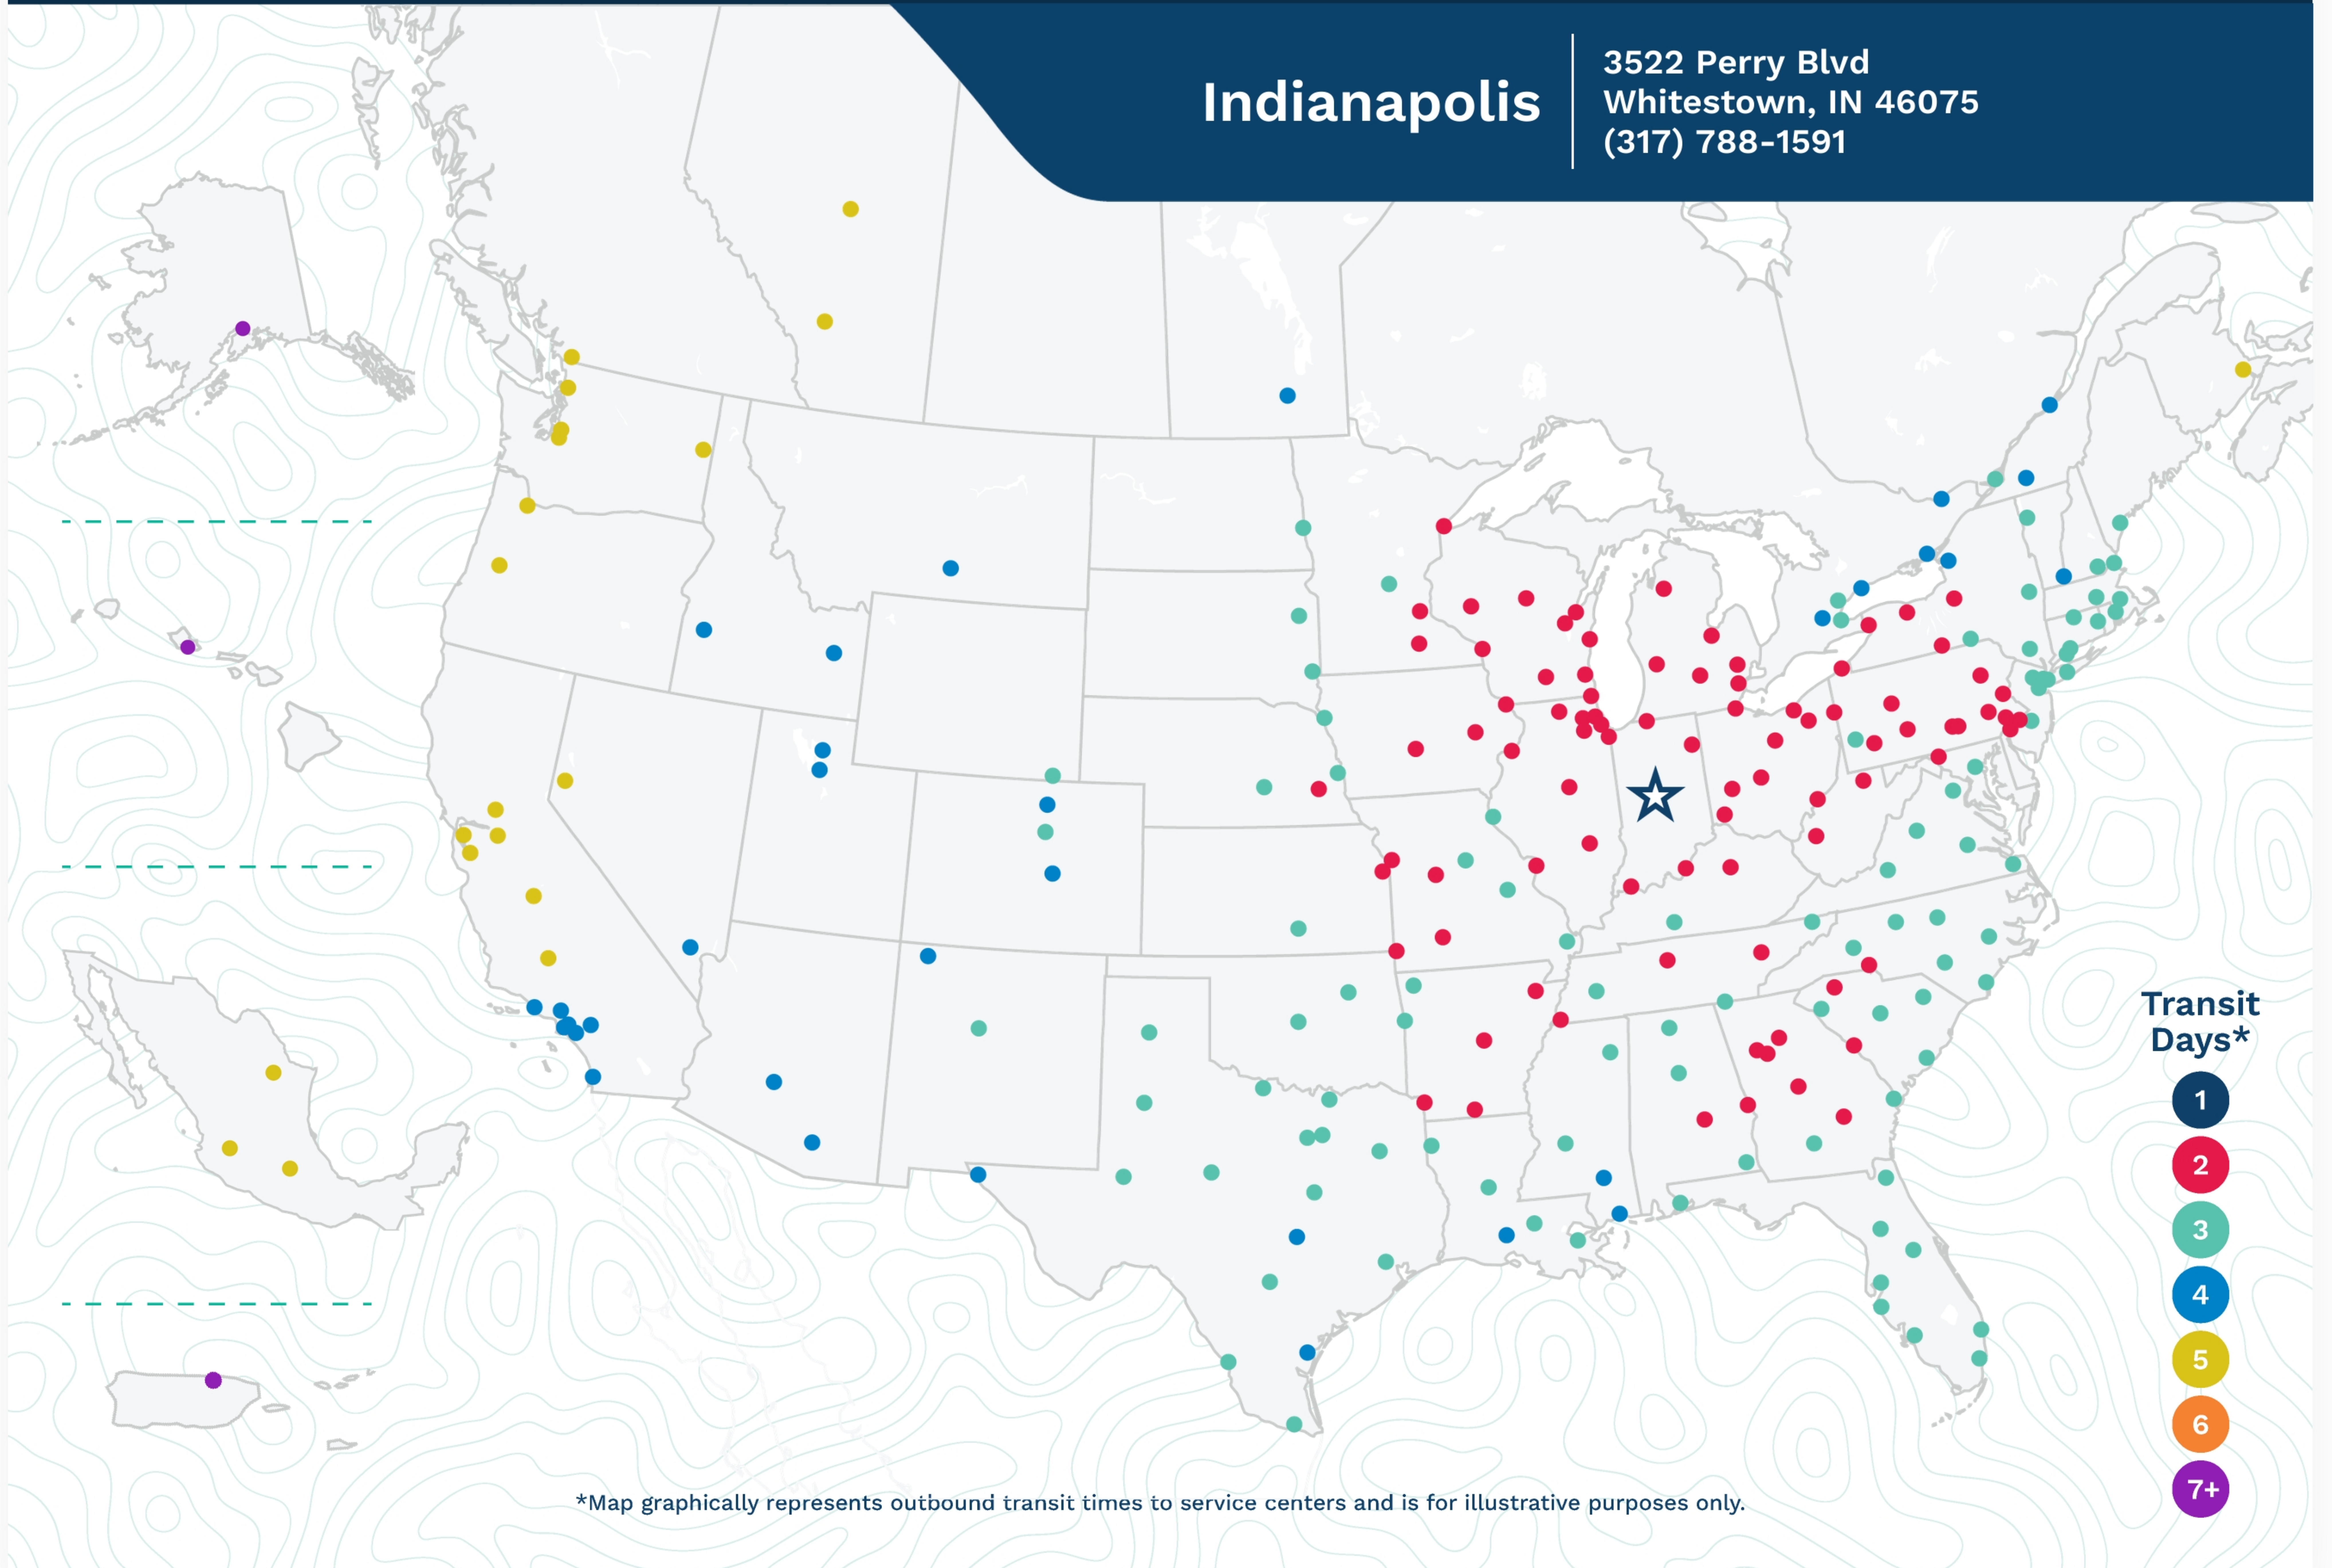

Advertised Transit Times

via the ABF Freight® Network

Indianapolis

3522 Perry Blvd
Whitestown, IN 46075
(317) 788-1591

*Map graphically represents outbound transit times to service centers and is for illustrative purposes only.