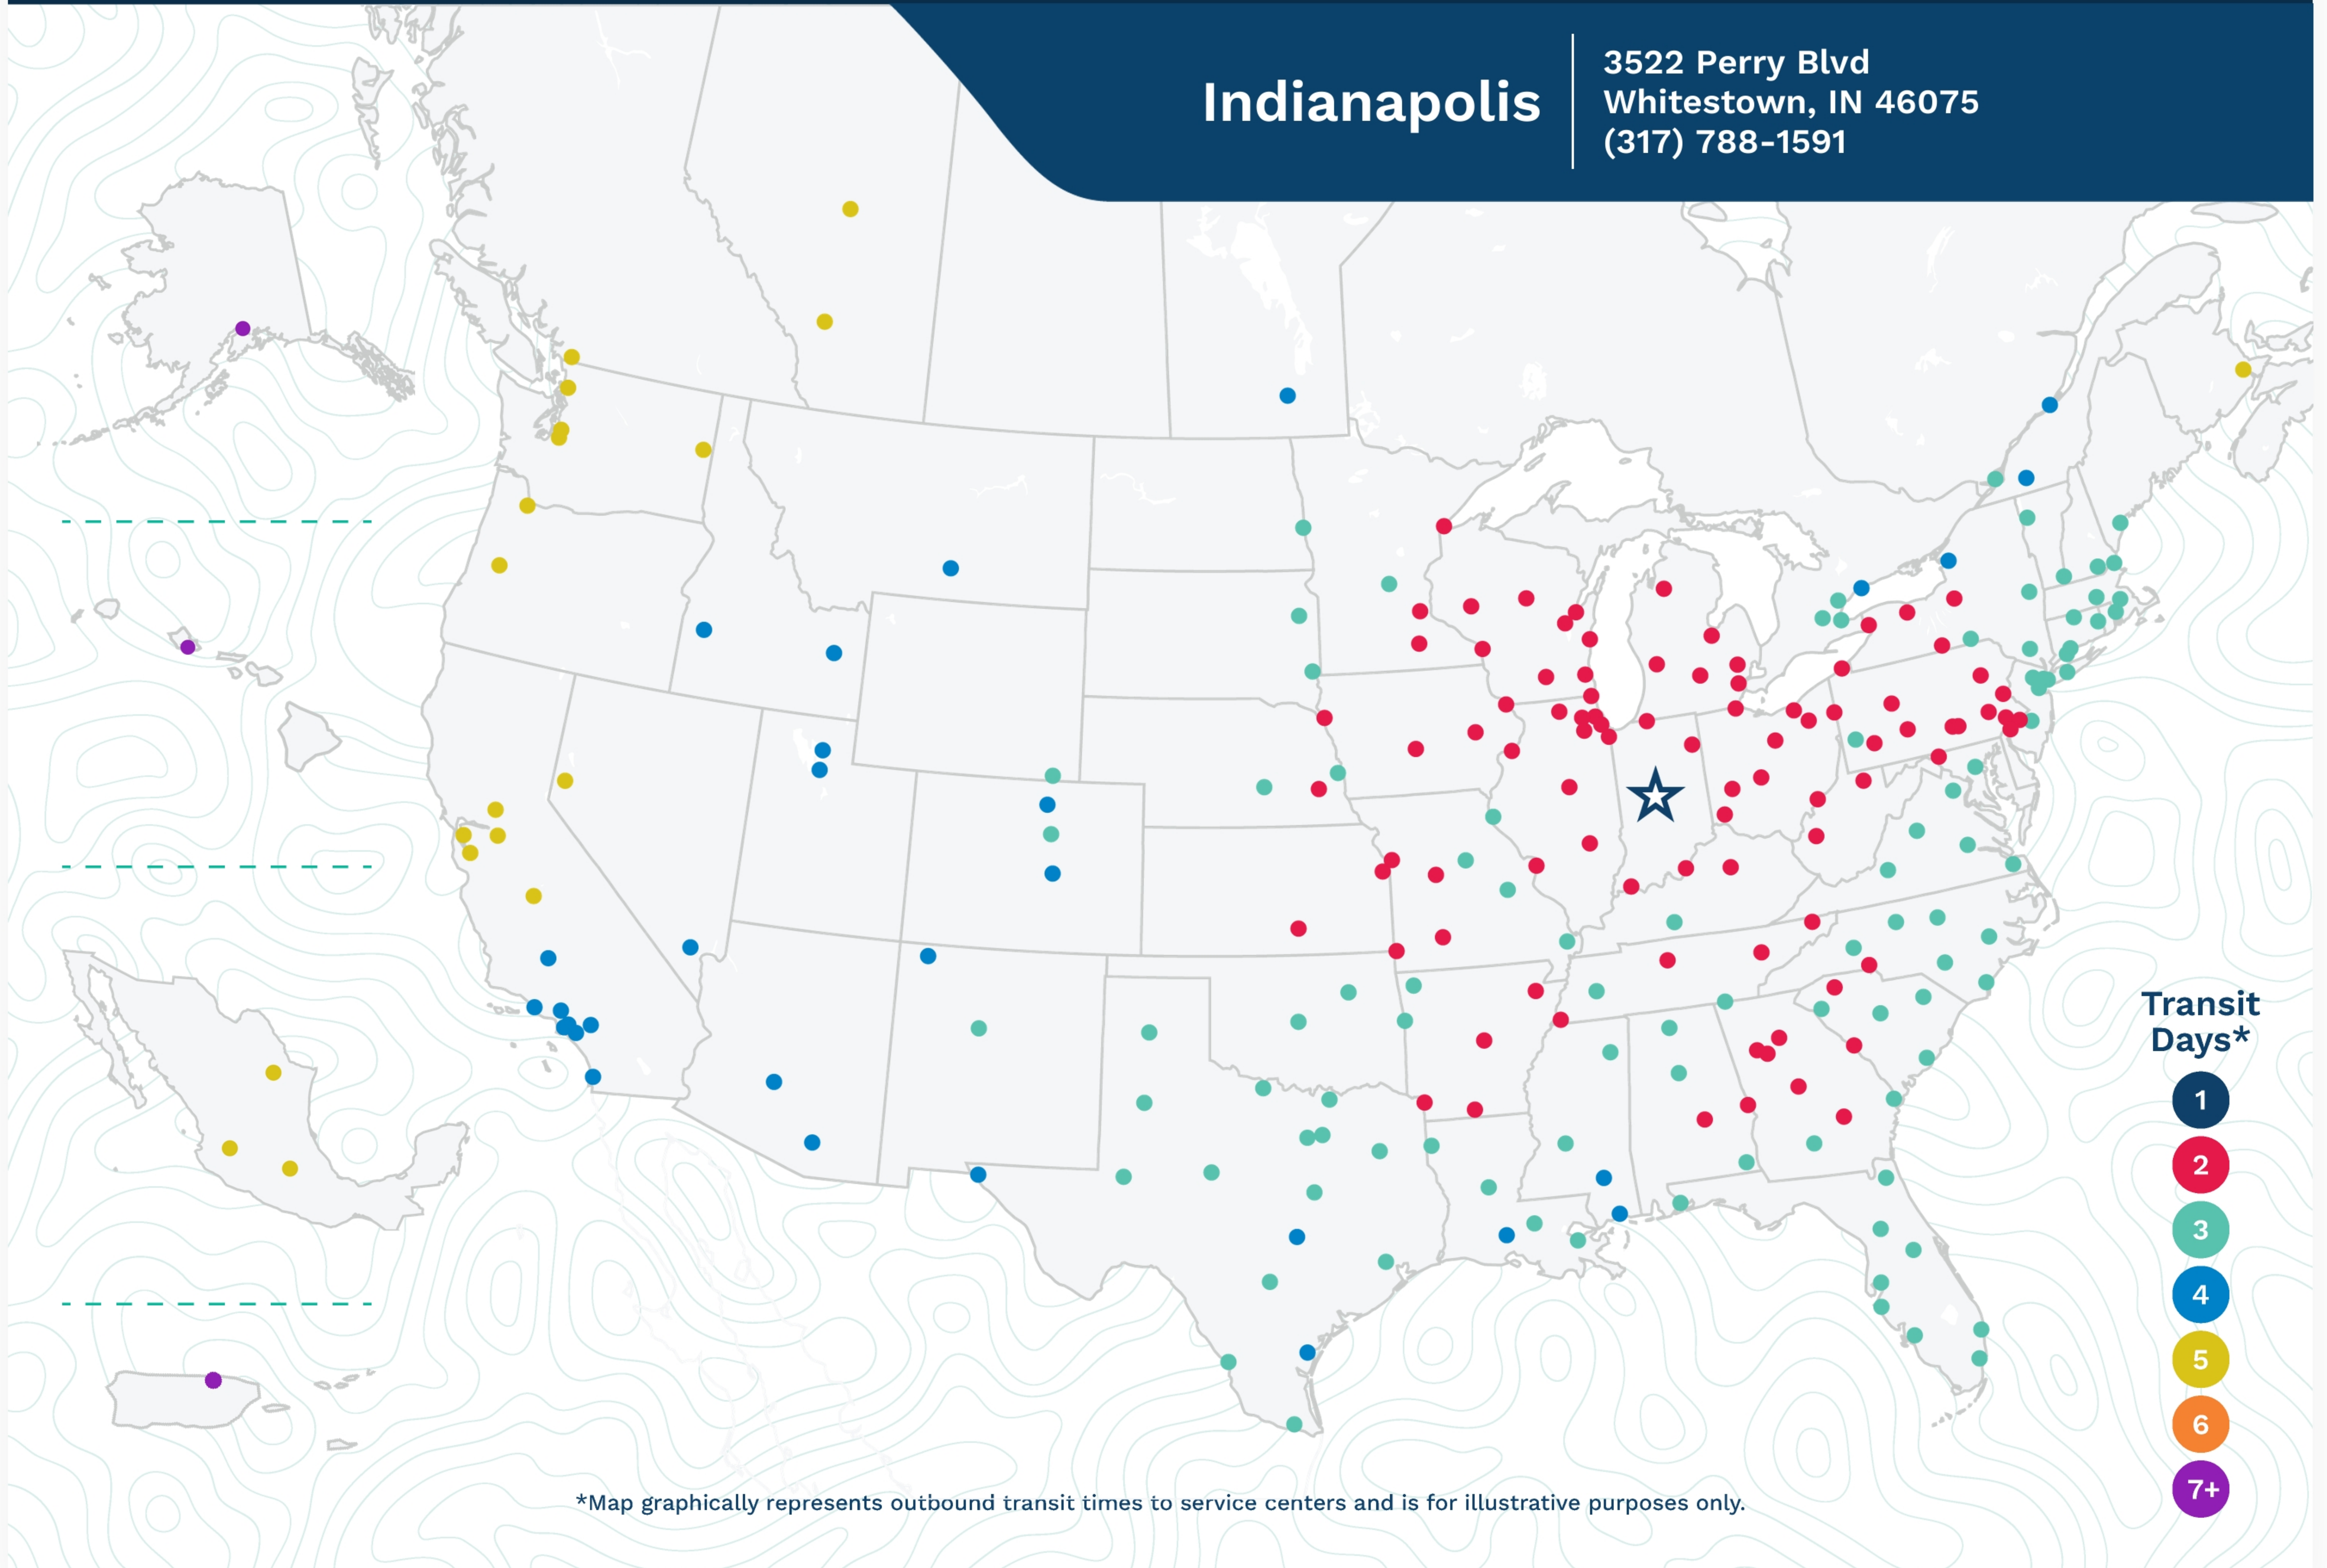

Advertised Transit Times

via the ABF Freight® Network

Indianapolis

3522 Perry Blvd
Whitestown, IN 46075
(317) 788-1591

*Map graphically represents outbound transit times to service centers and is for illustrative purposes only.