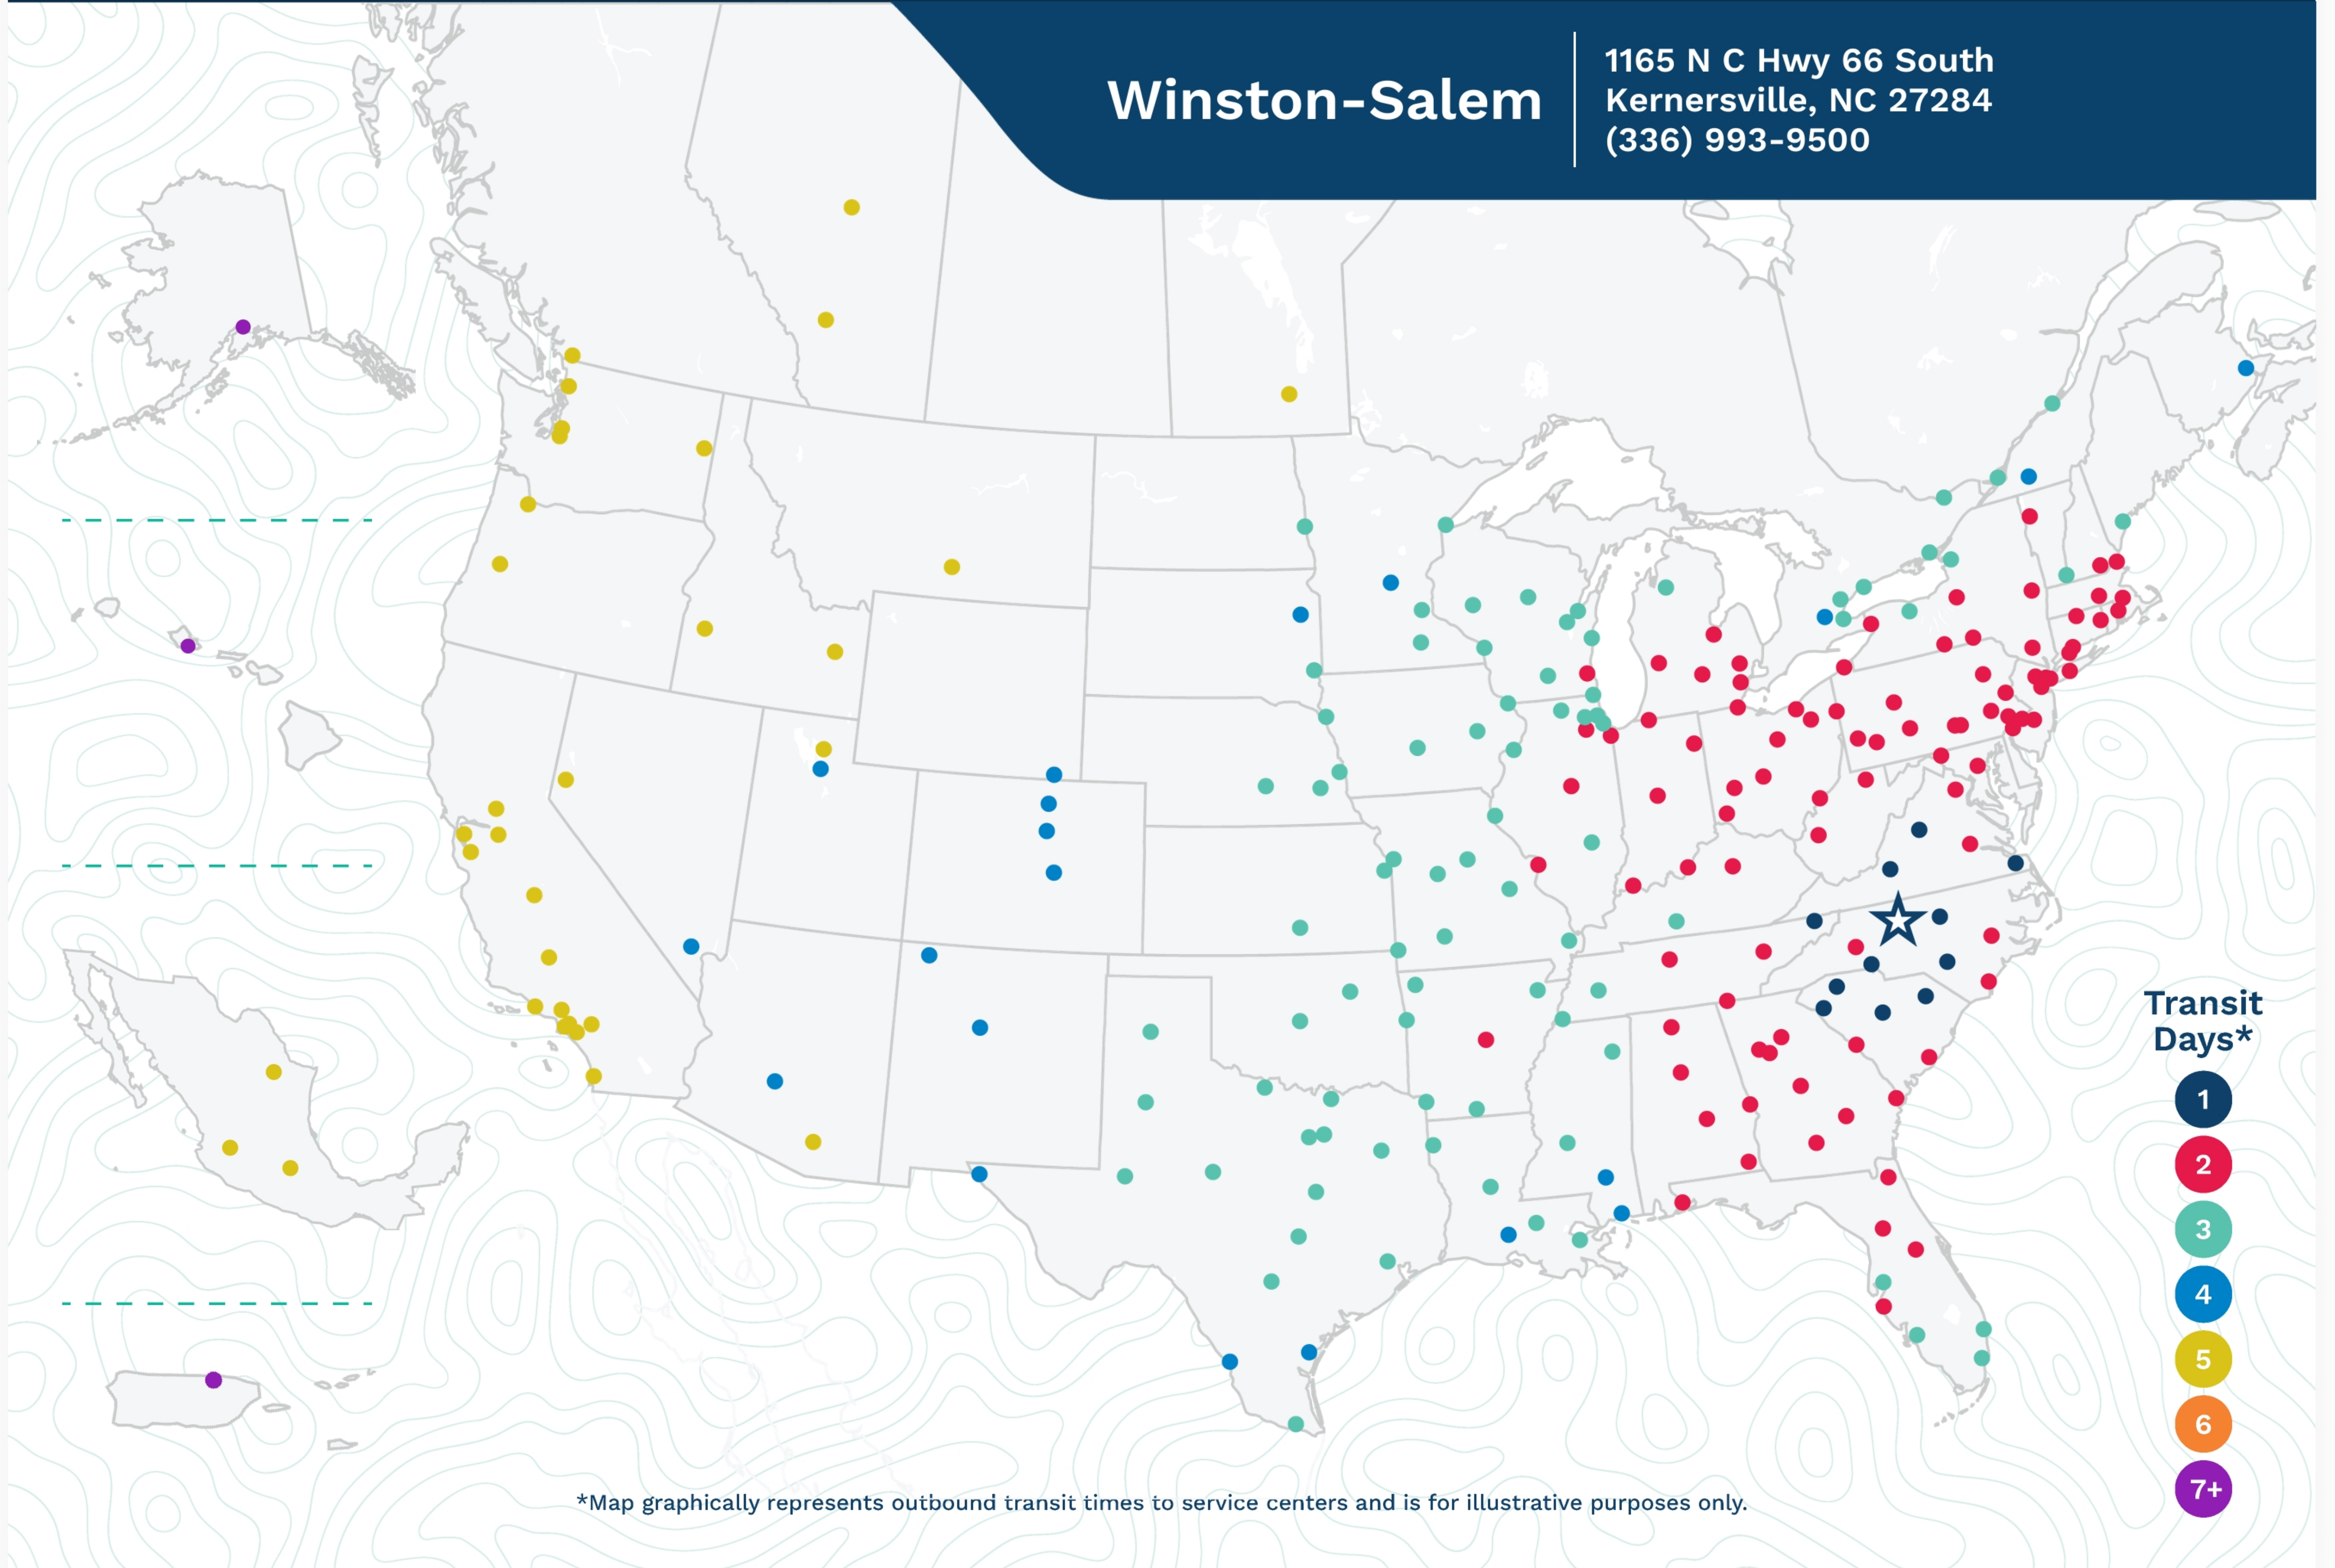

## Winston-Salem

1165 N C Hwy 66 South  
Kernersville, NC 27284  
(336) 993-9500

\*Map graphically represents outbound transit times to service centers and is for illustrative purposes only.