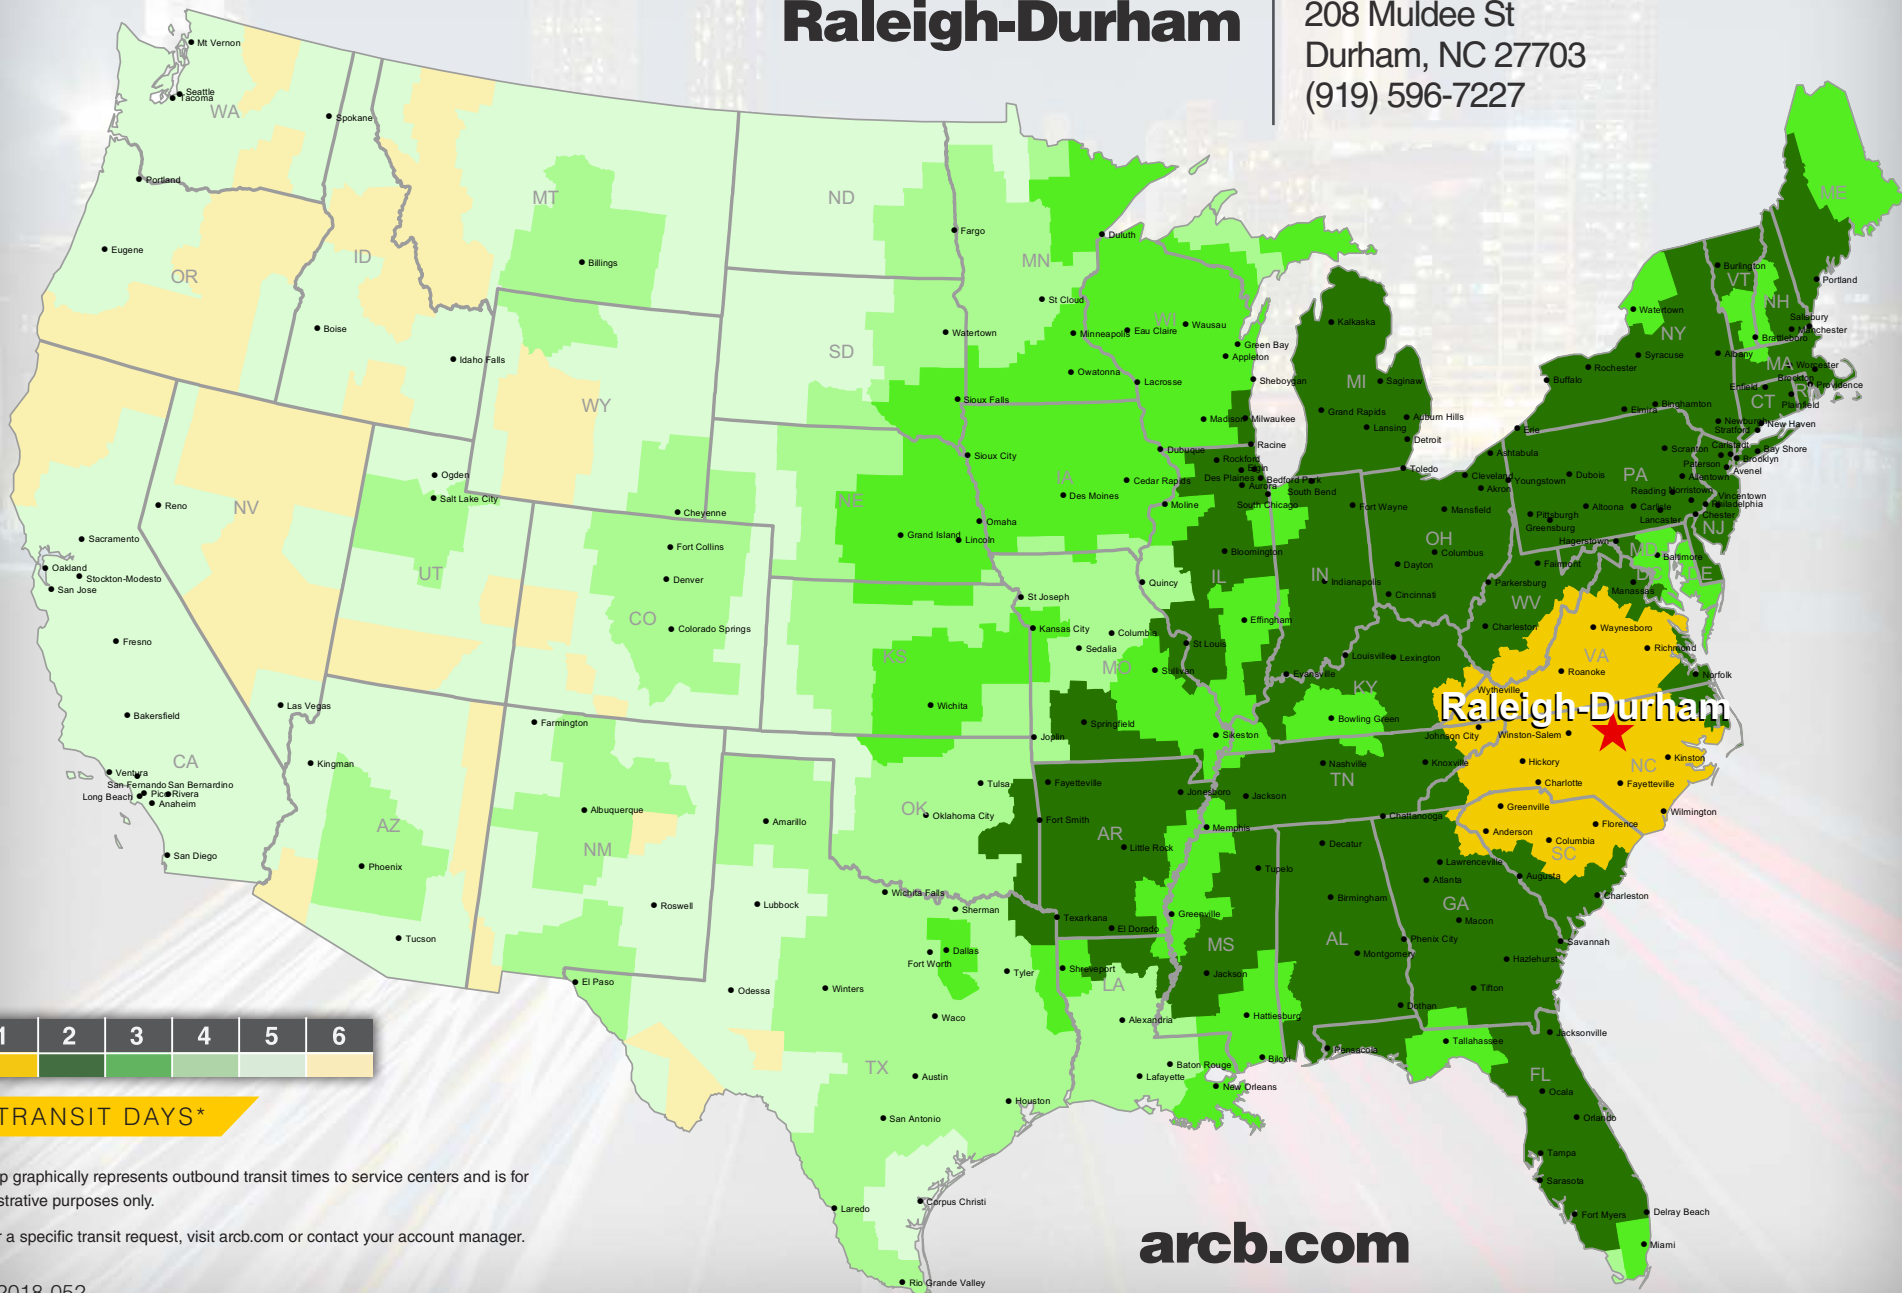

Raleigh-Durham

208 Muldee St
Durham, NC 27703
(919) 596-7227

TRANSIT DAYS*

*Map graphically represents outbound transit times to service centers and is for illustrative purposes only.

For a specific transit request, visit arcb.com or contact your account manager.