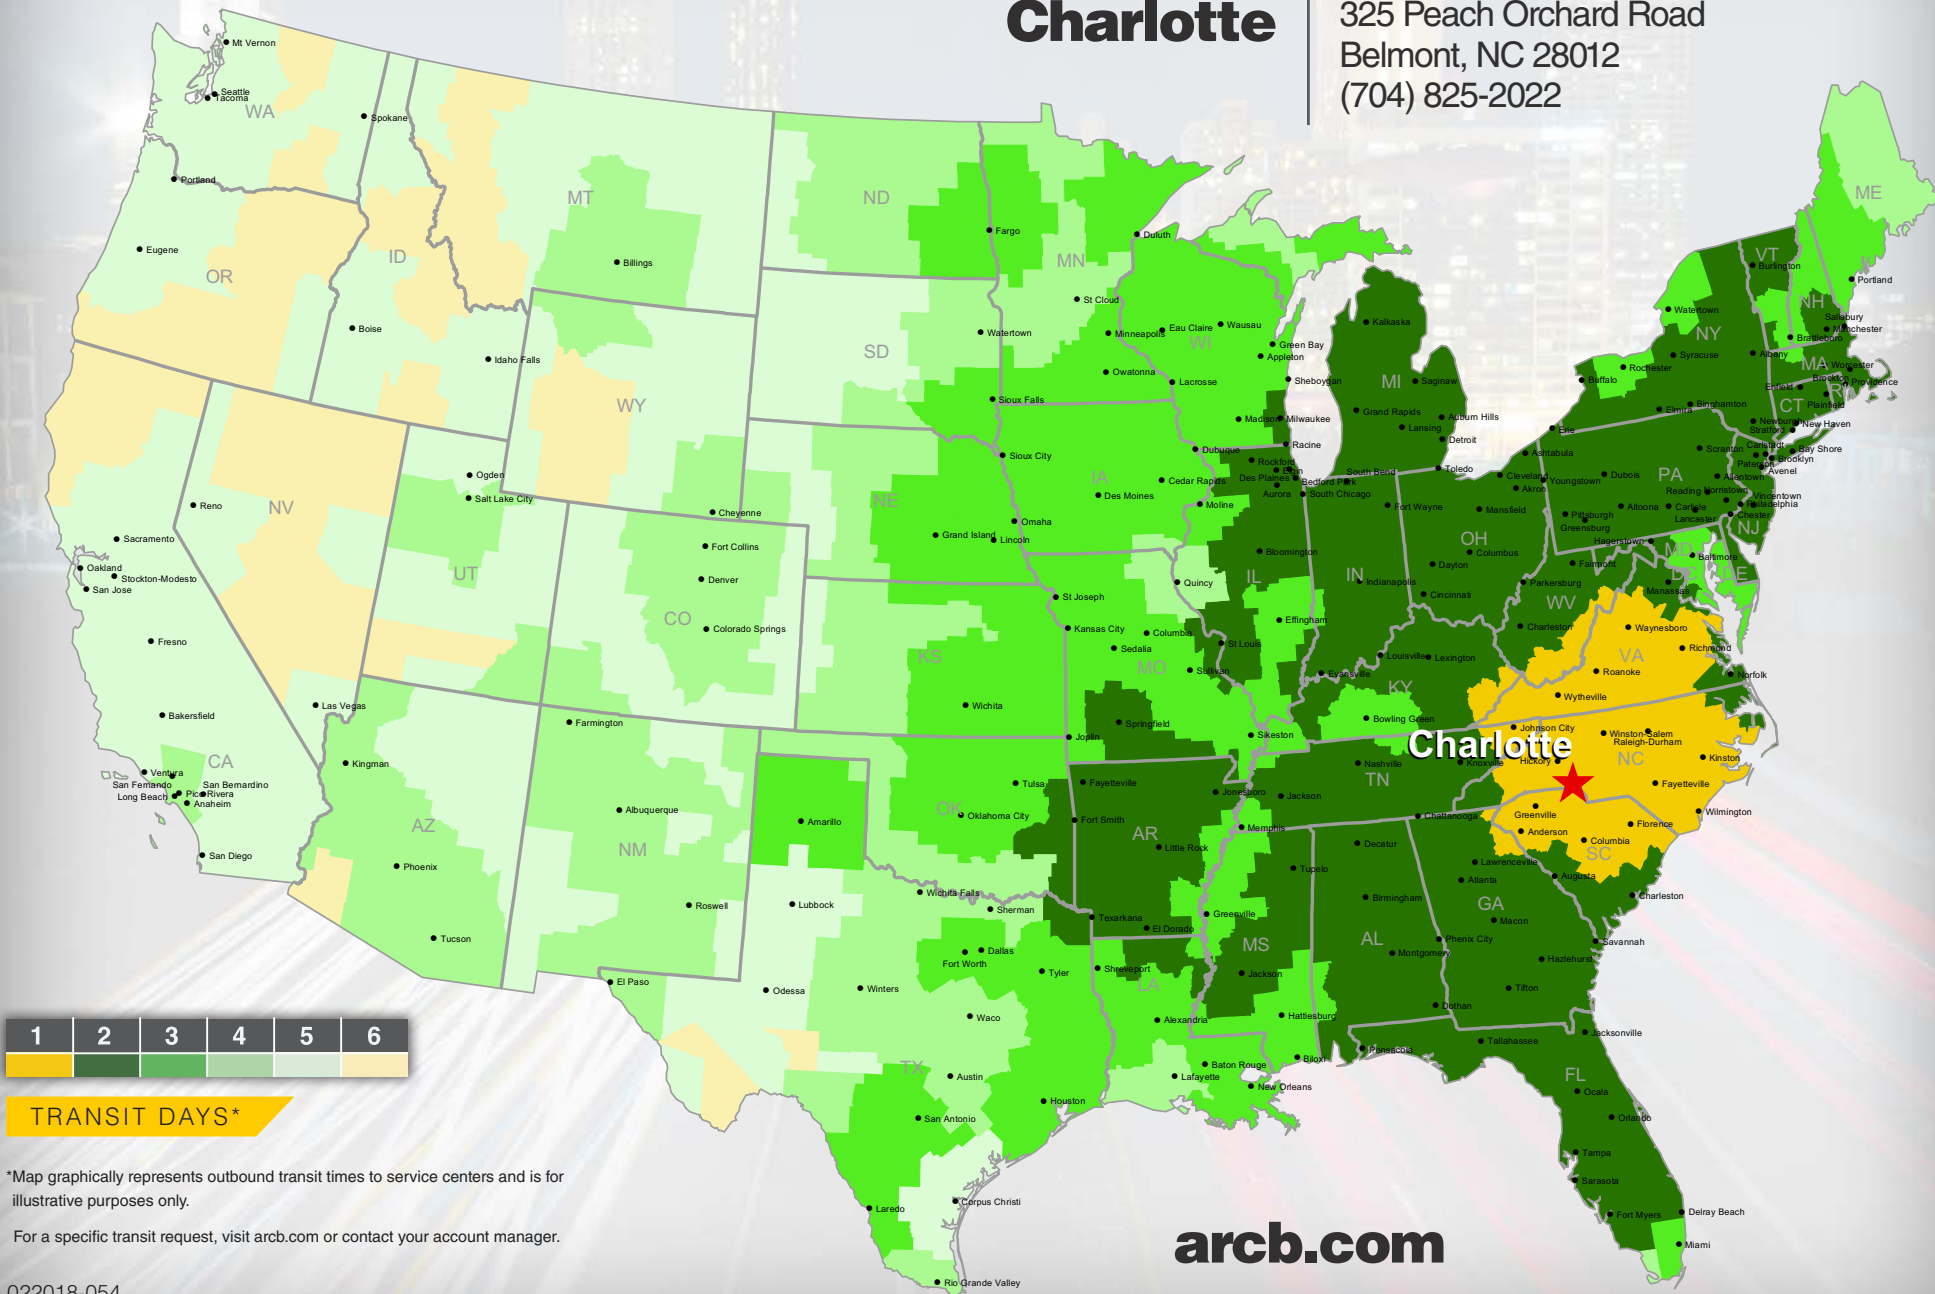

### Charlotte

325 Peach Orchard Road  
Belmont, NC 28012  
(704) 825-2022

[arcb.com](http://arcb.com)