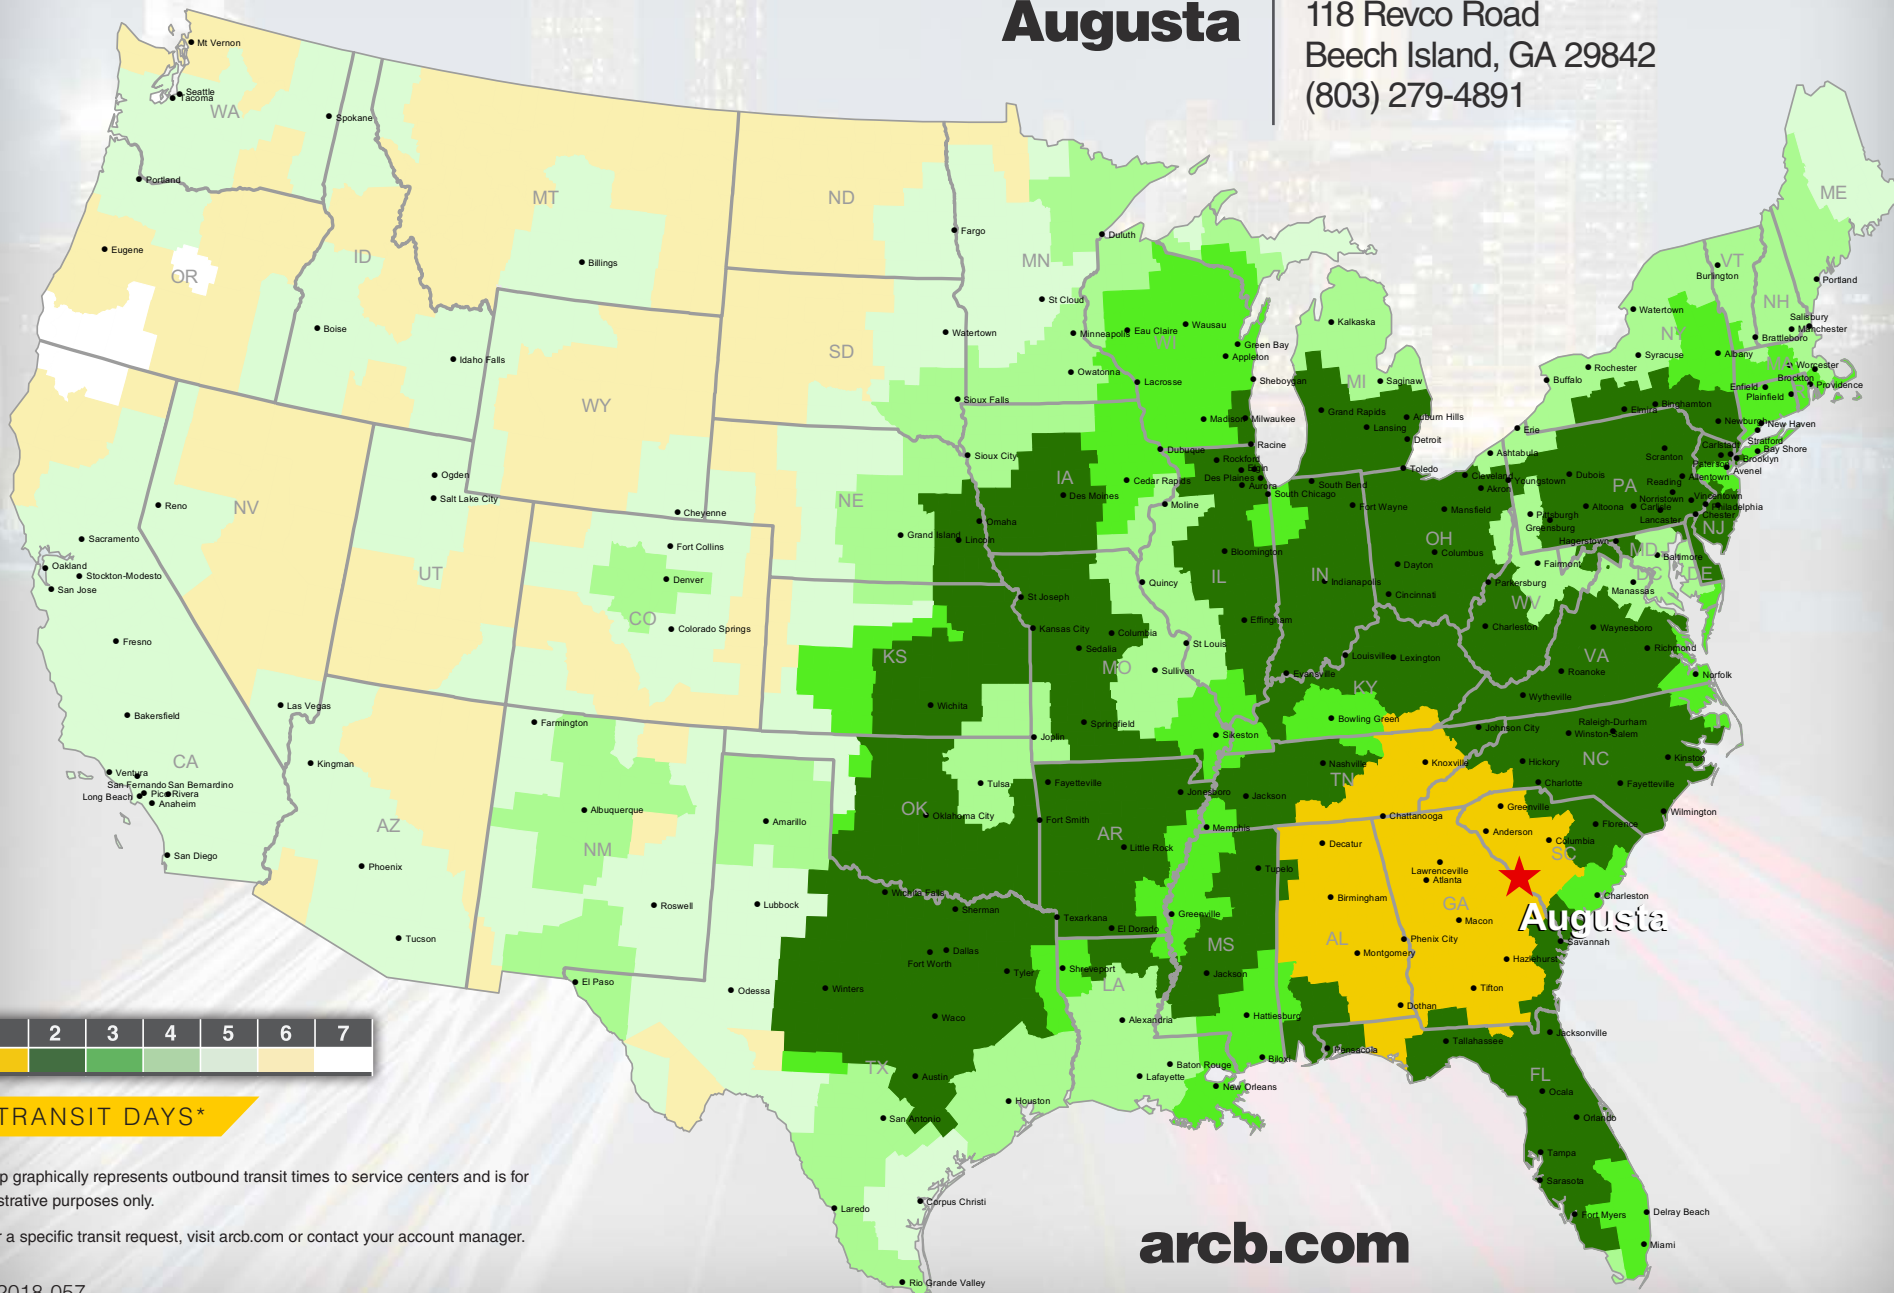

Augusta

118 Revco Road
Beech Island, GA 29842
(803) 279-4891

TRANSIT DAYS*

*Map graphically represents outbound transit times to service centers and is for illustrative purposes only.

For a specific transit request, visit arcb.com or contact your account manager.