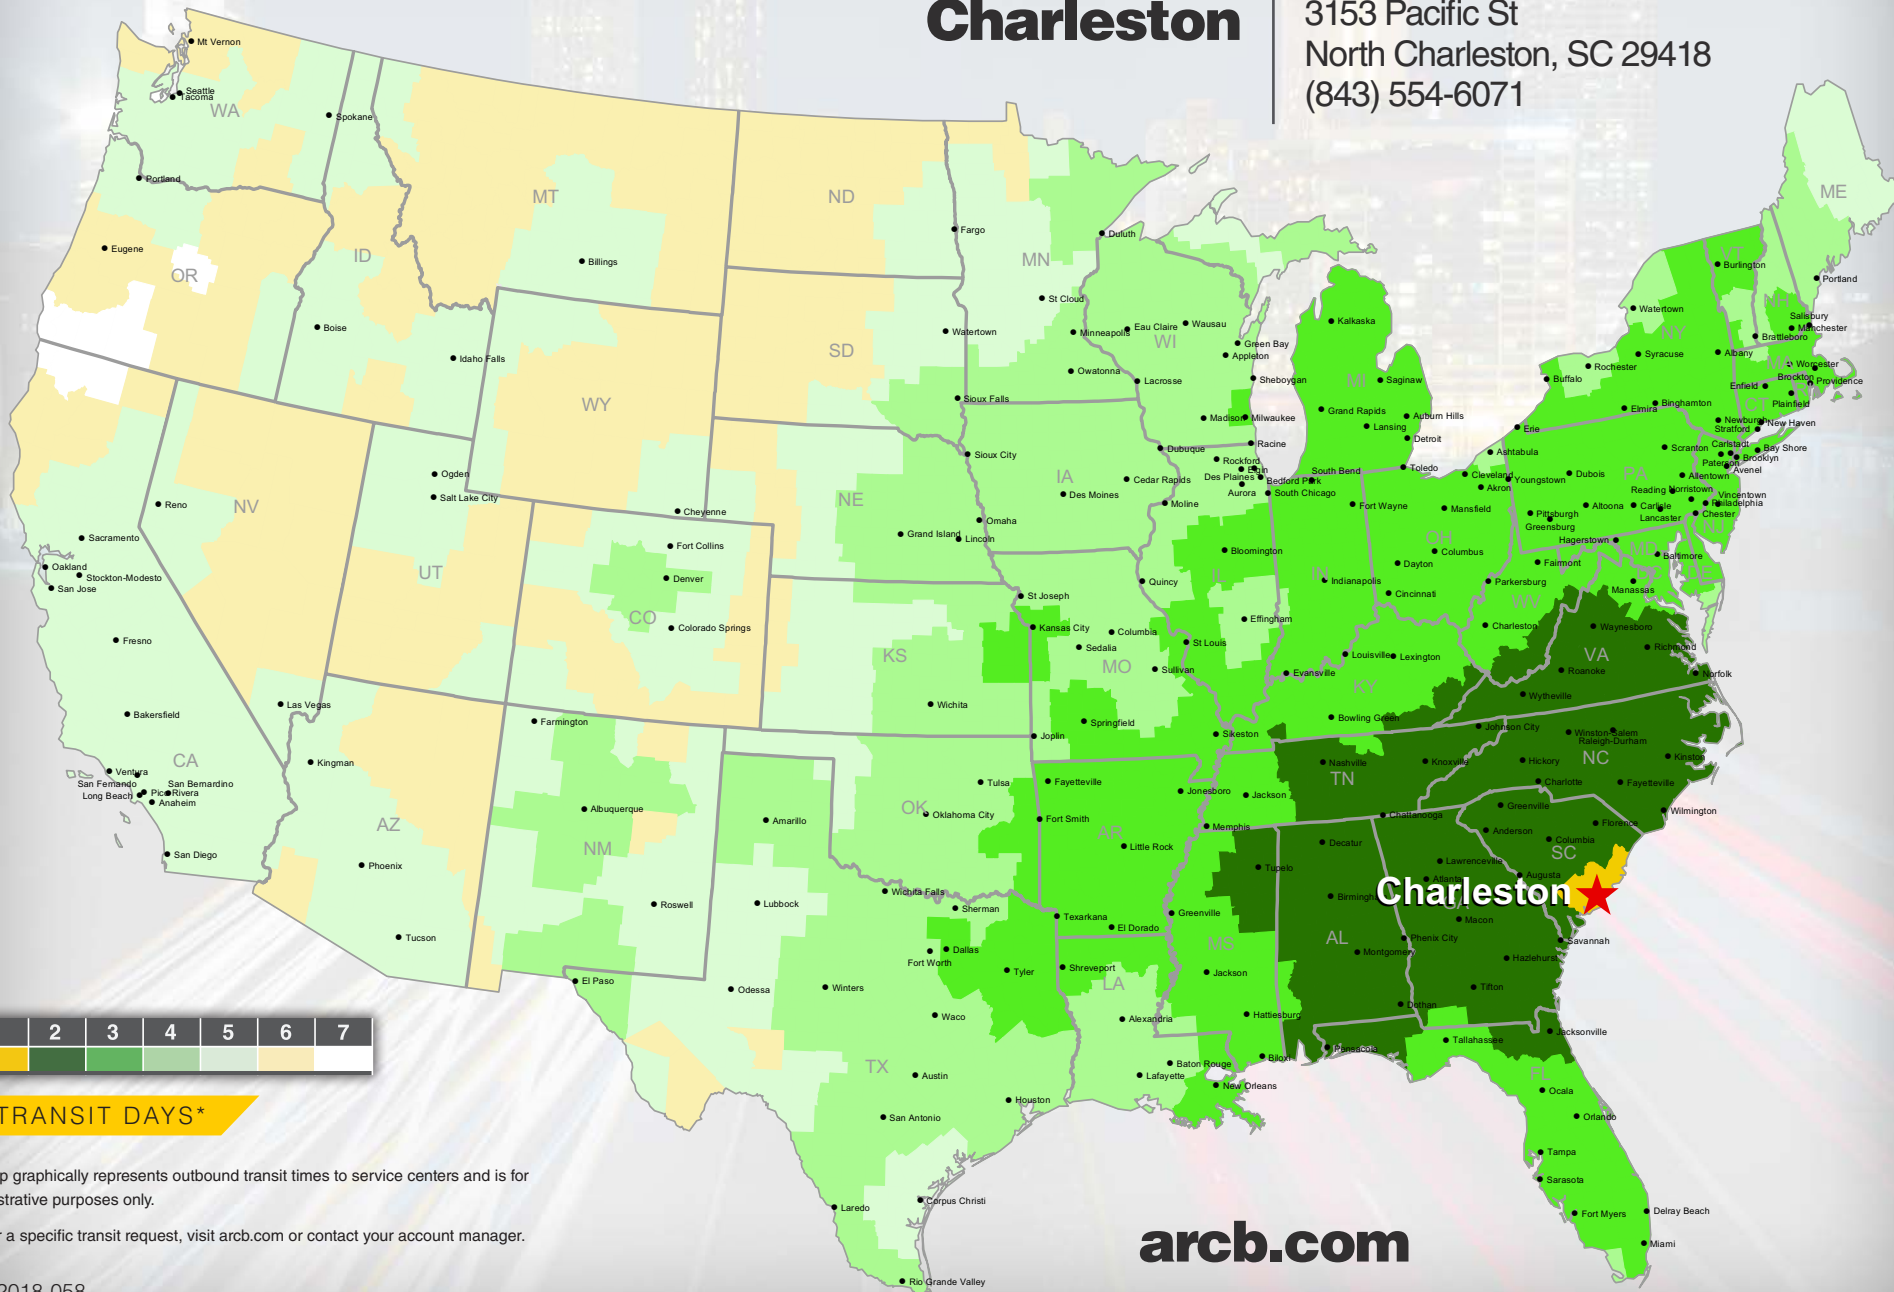

#### TRANSIT DAYS\*

\*Map graphically represents outbound transit times to service centers and is for illustrative purposes only.

For a specific transit request, visit [arcb.com](http://arcb.com) or contact your account manager.