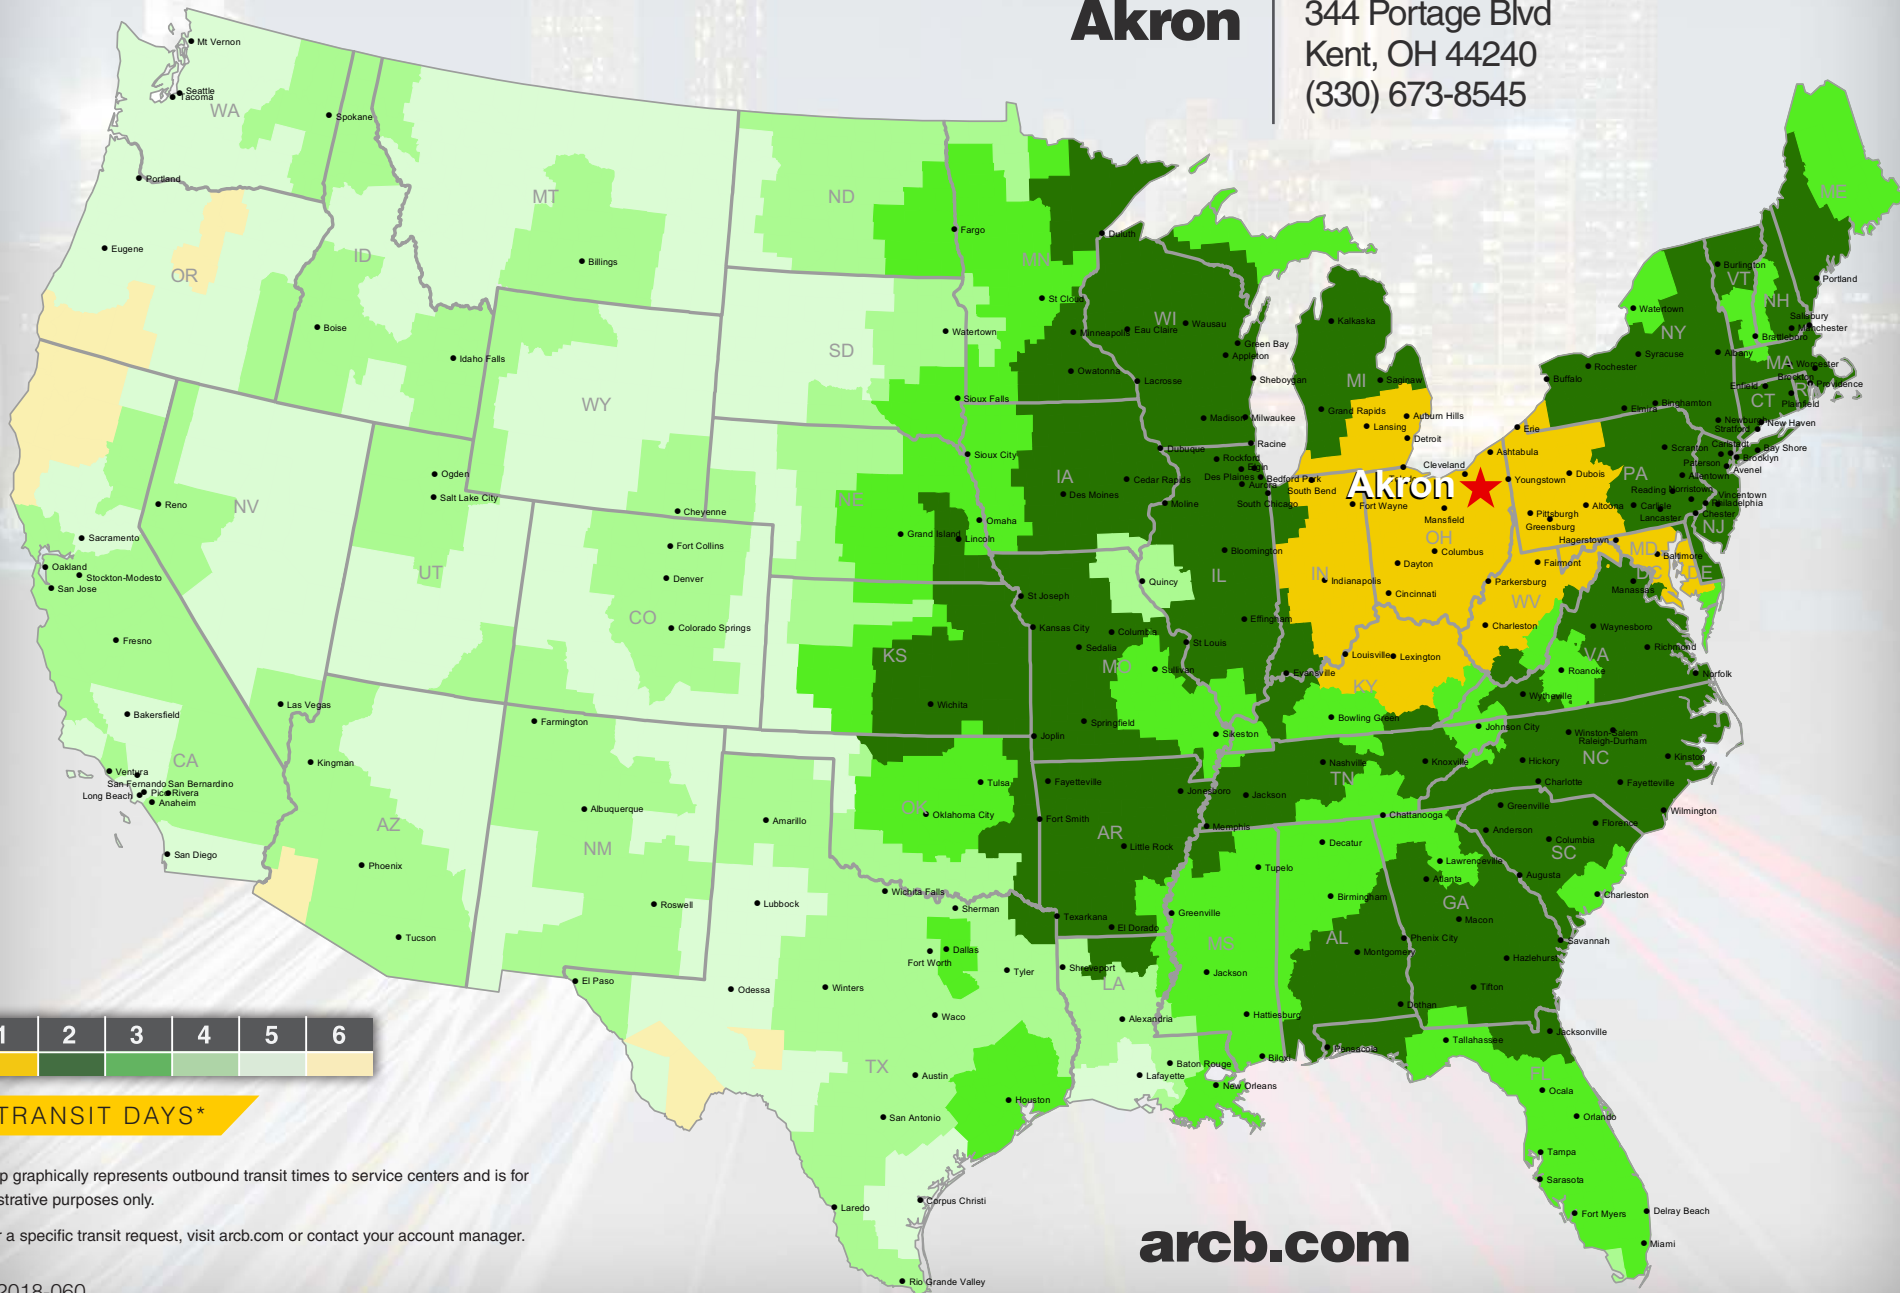

Akron

344 Portage Blvd
Kent, OH 44240
(330) 673-8545

TRANSIT DAYS*

*Map graphically represents outbound transit times to service centers and is for illustrative purposes only.

For a specific transit request, visit arcb.com or contact your account manager.