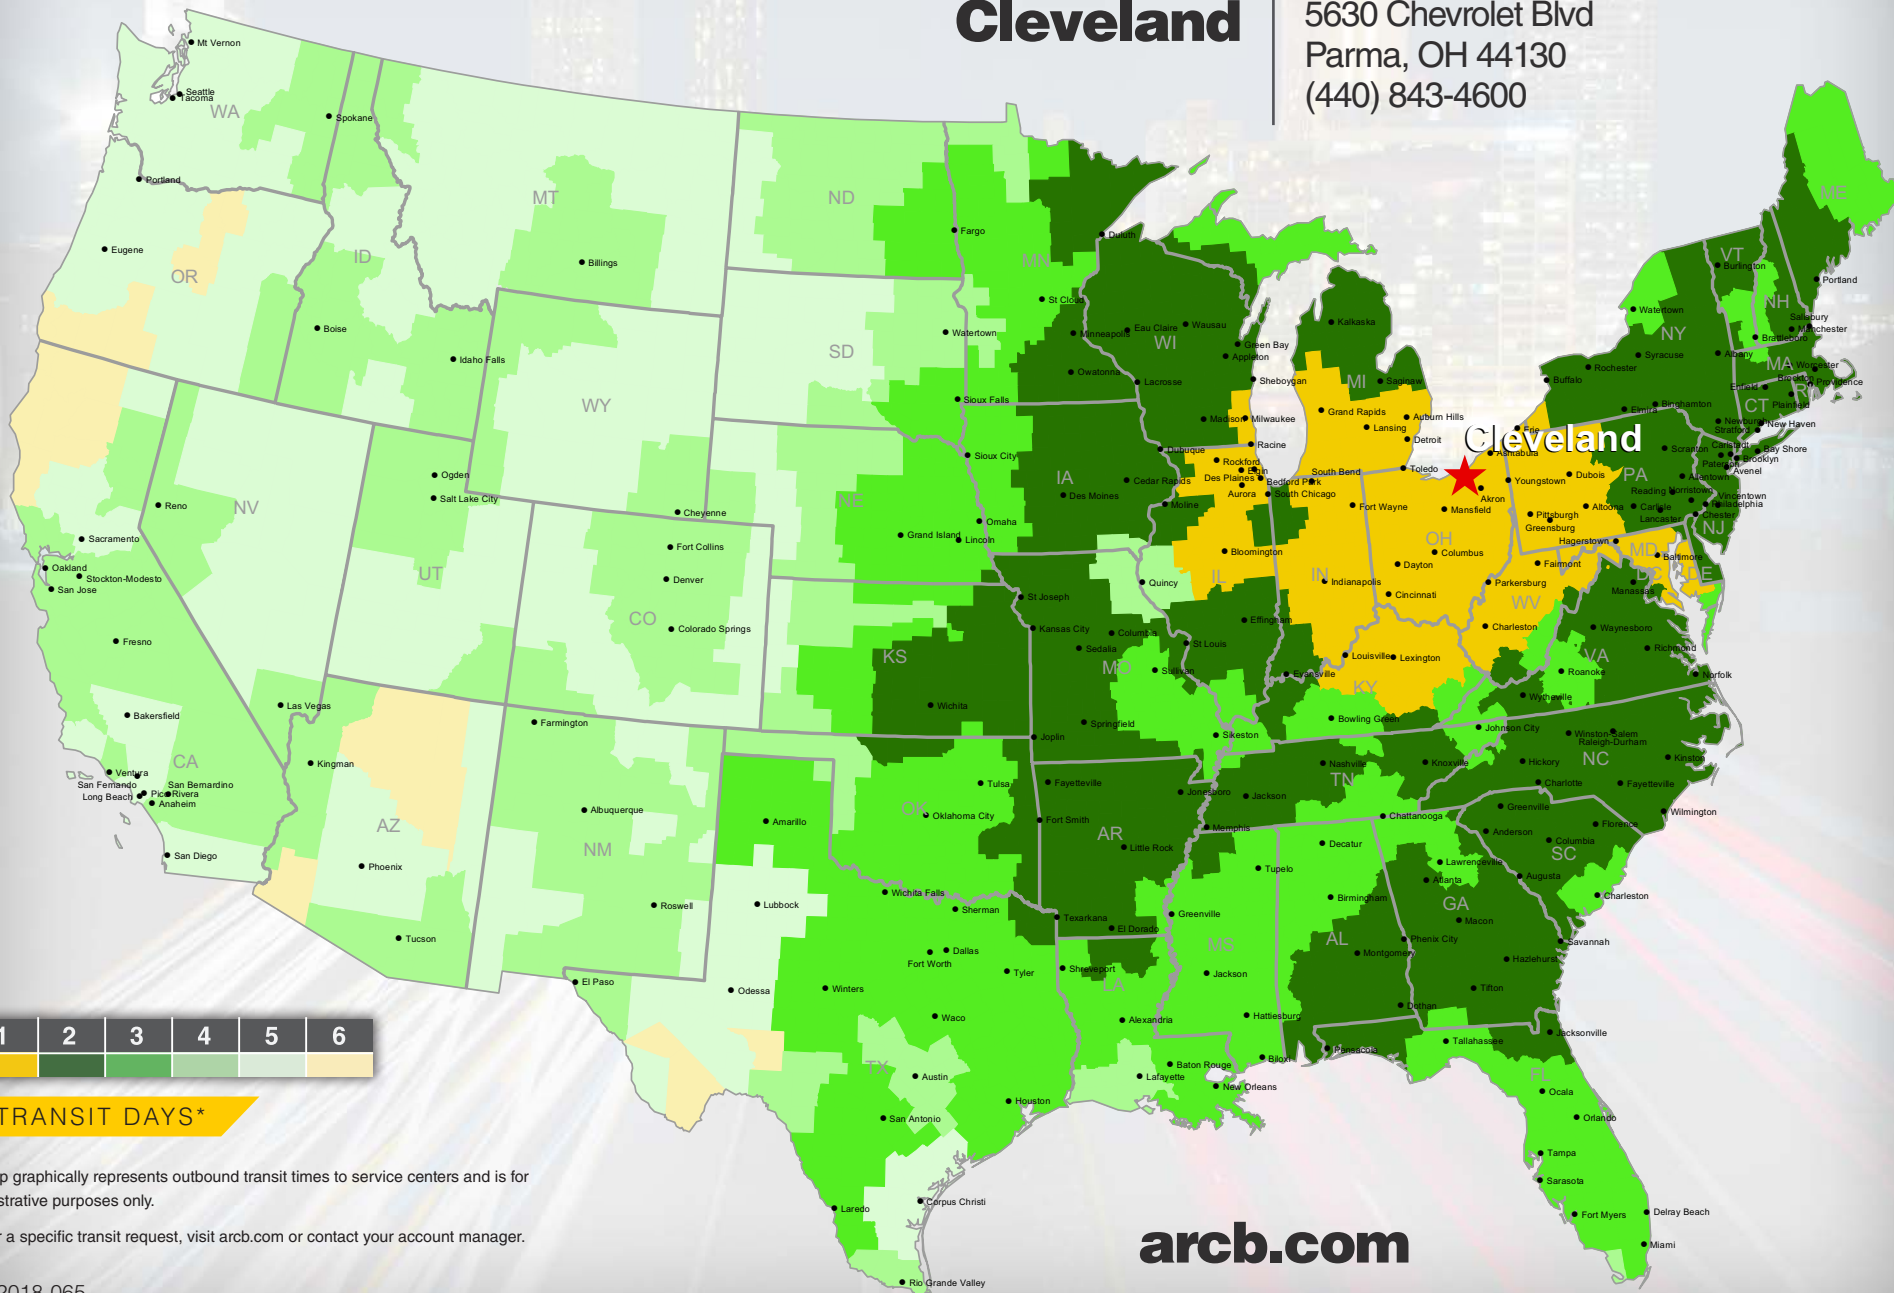

Cleveland

5630 Chevrolet Blvd
Parma, OH 44130
(440) 843-4600

*Map graphically represents outbound transit times to service centers and is for illustrative purposes only.

For a specific transit request, visit arcb.com or contact your account manager.

022018-065

arcb.com