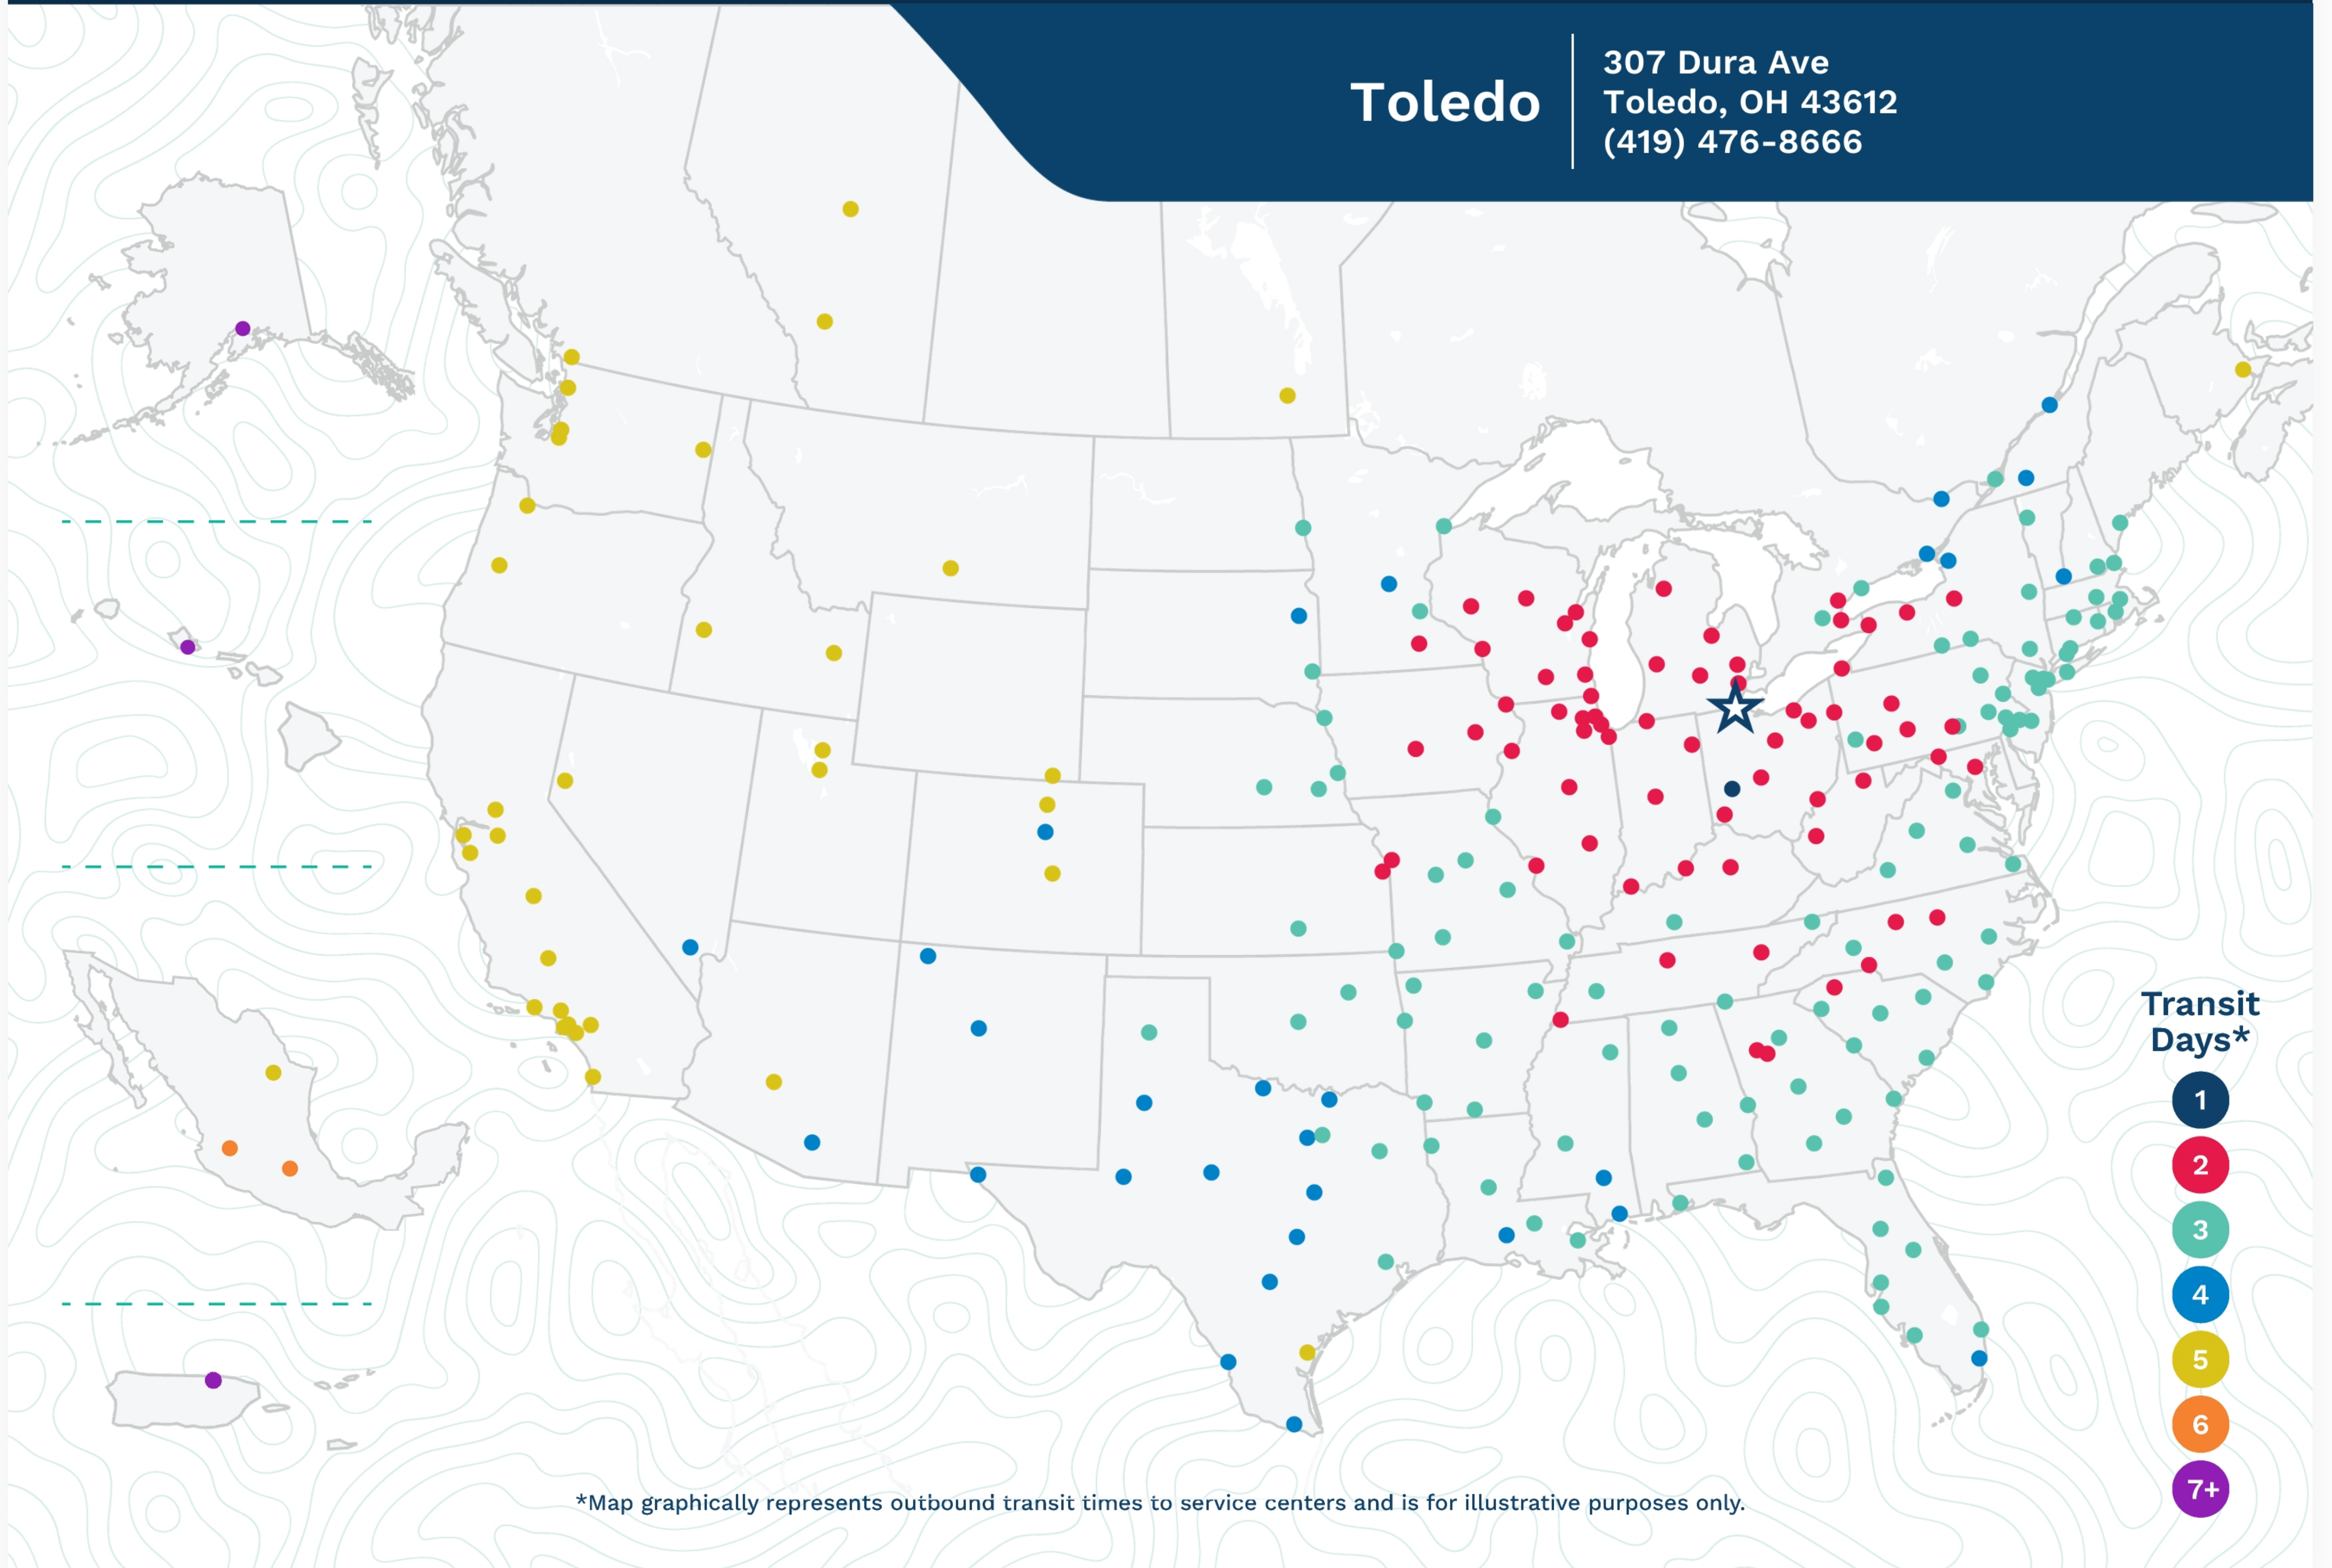

Toledo

307 Dura Ave
Toledo, OH 43612
(419) 476-8666

*Map graphically represents outbound transit times to service centers and is for illustrative purposes only.