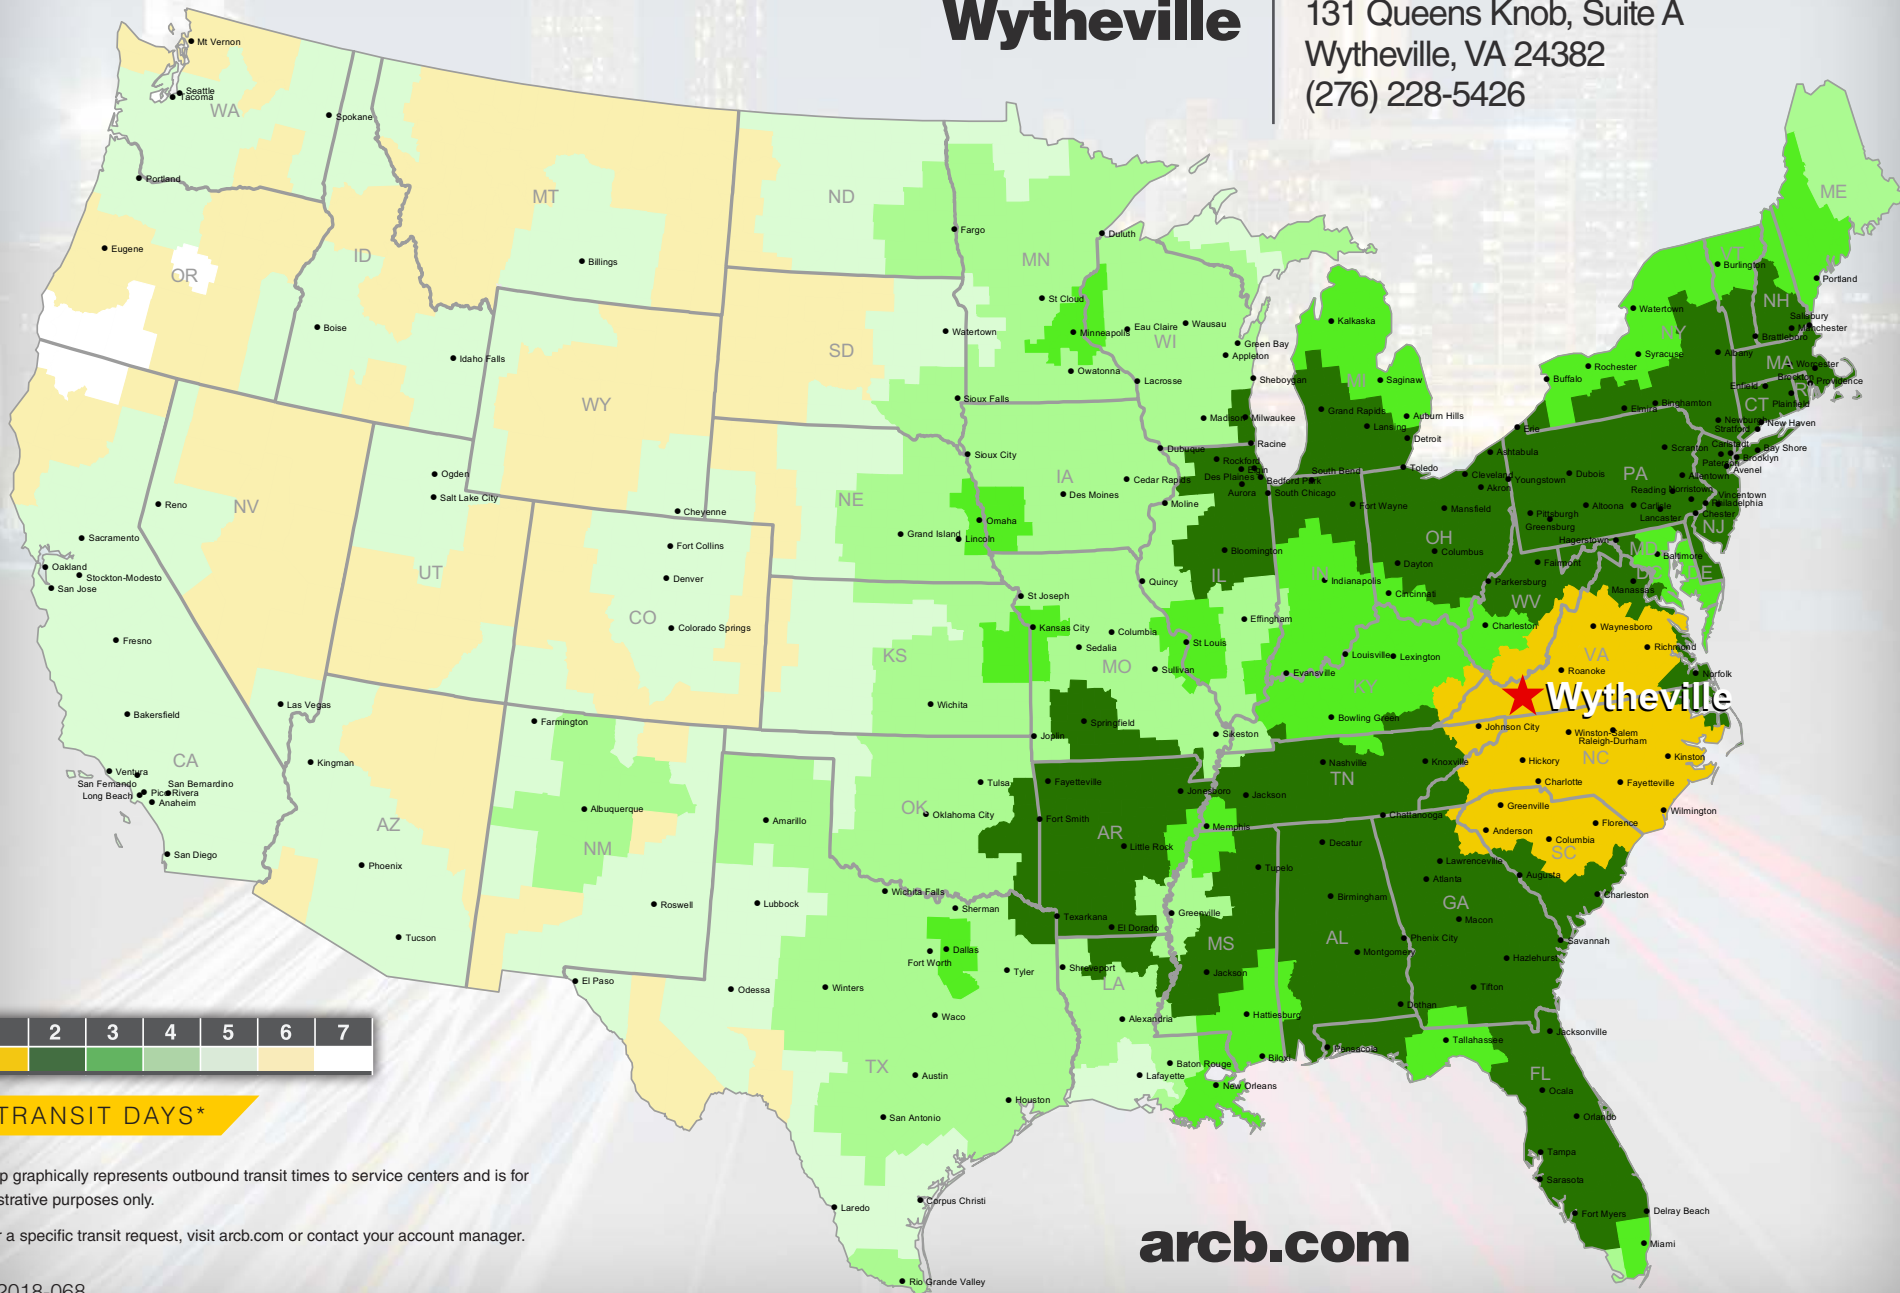

Wytheville

131 Queens Knob, Suite A
Wytheville, VA 24382
(276) 228-5426

TRANSIT DAYS*

*Map graphically represents outbound transit times to service centers and is for illustrative purposes only.

For a specific transit request, visit arcb.com or contact your account manager.