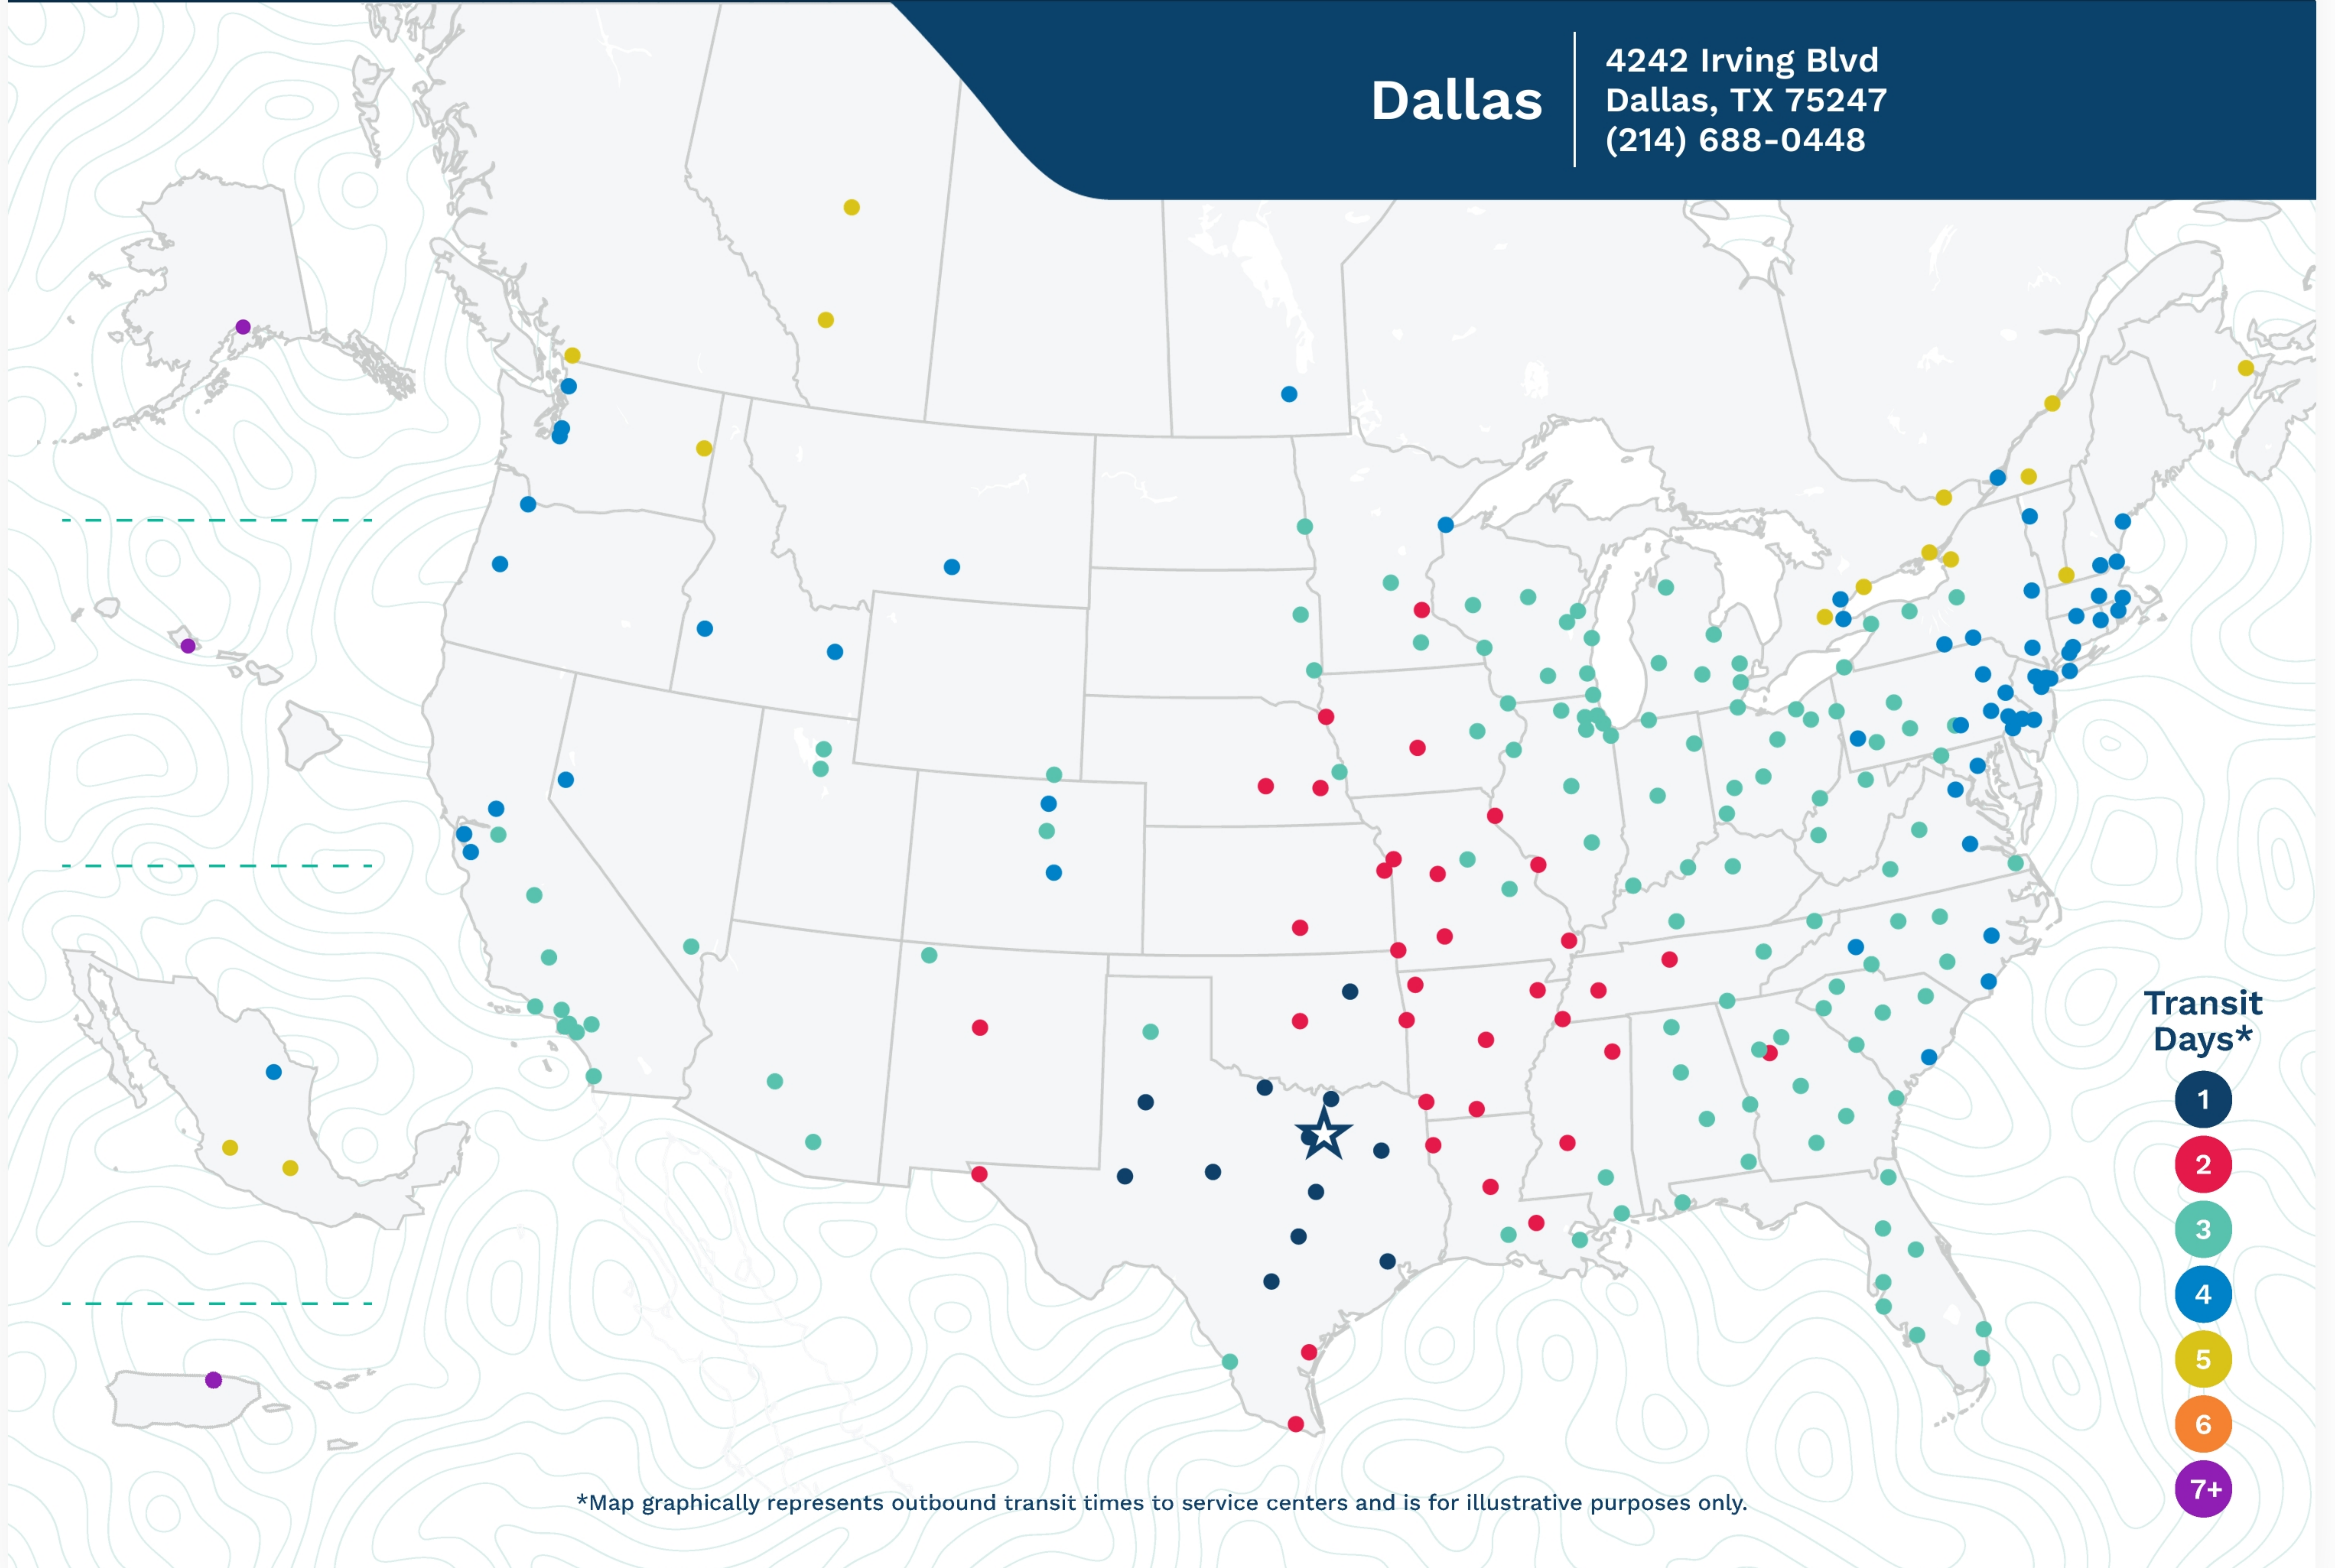

**Dallas**

4242 Irving Blvd  
Dallas, TX 75247  
(214) 688-0448

\*Map graphically represents outbound transit times to service centers and is for illustrative purposes only.