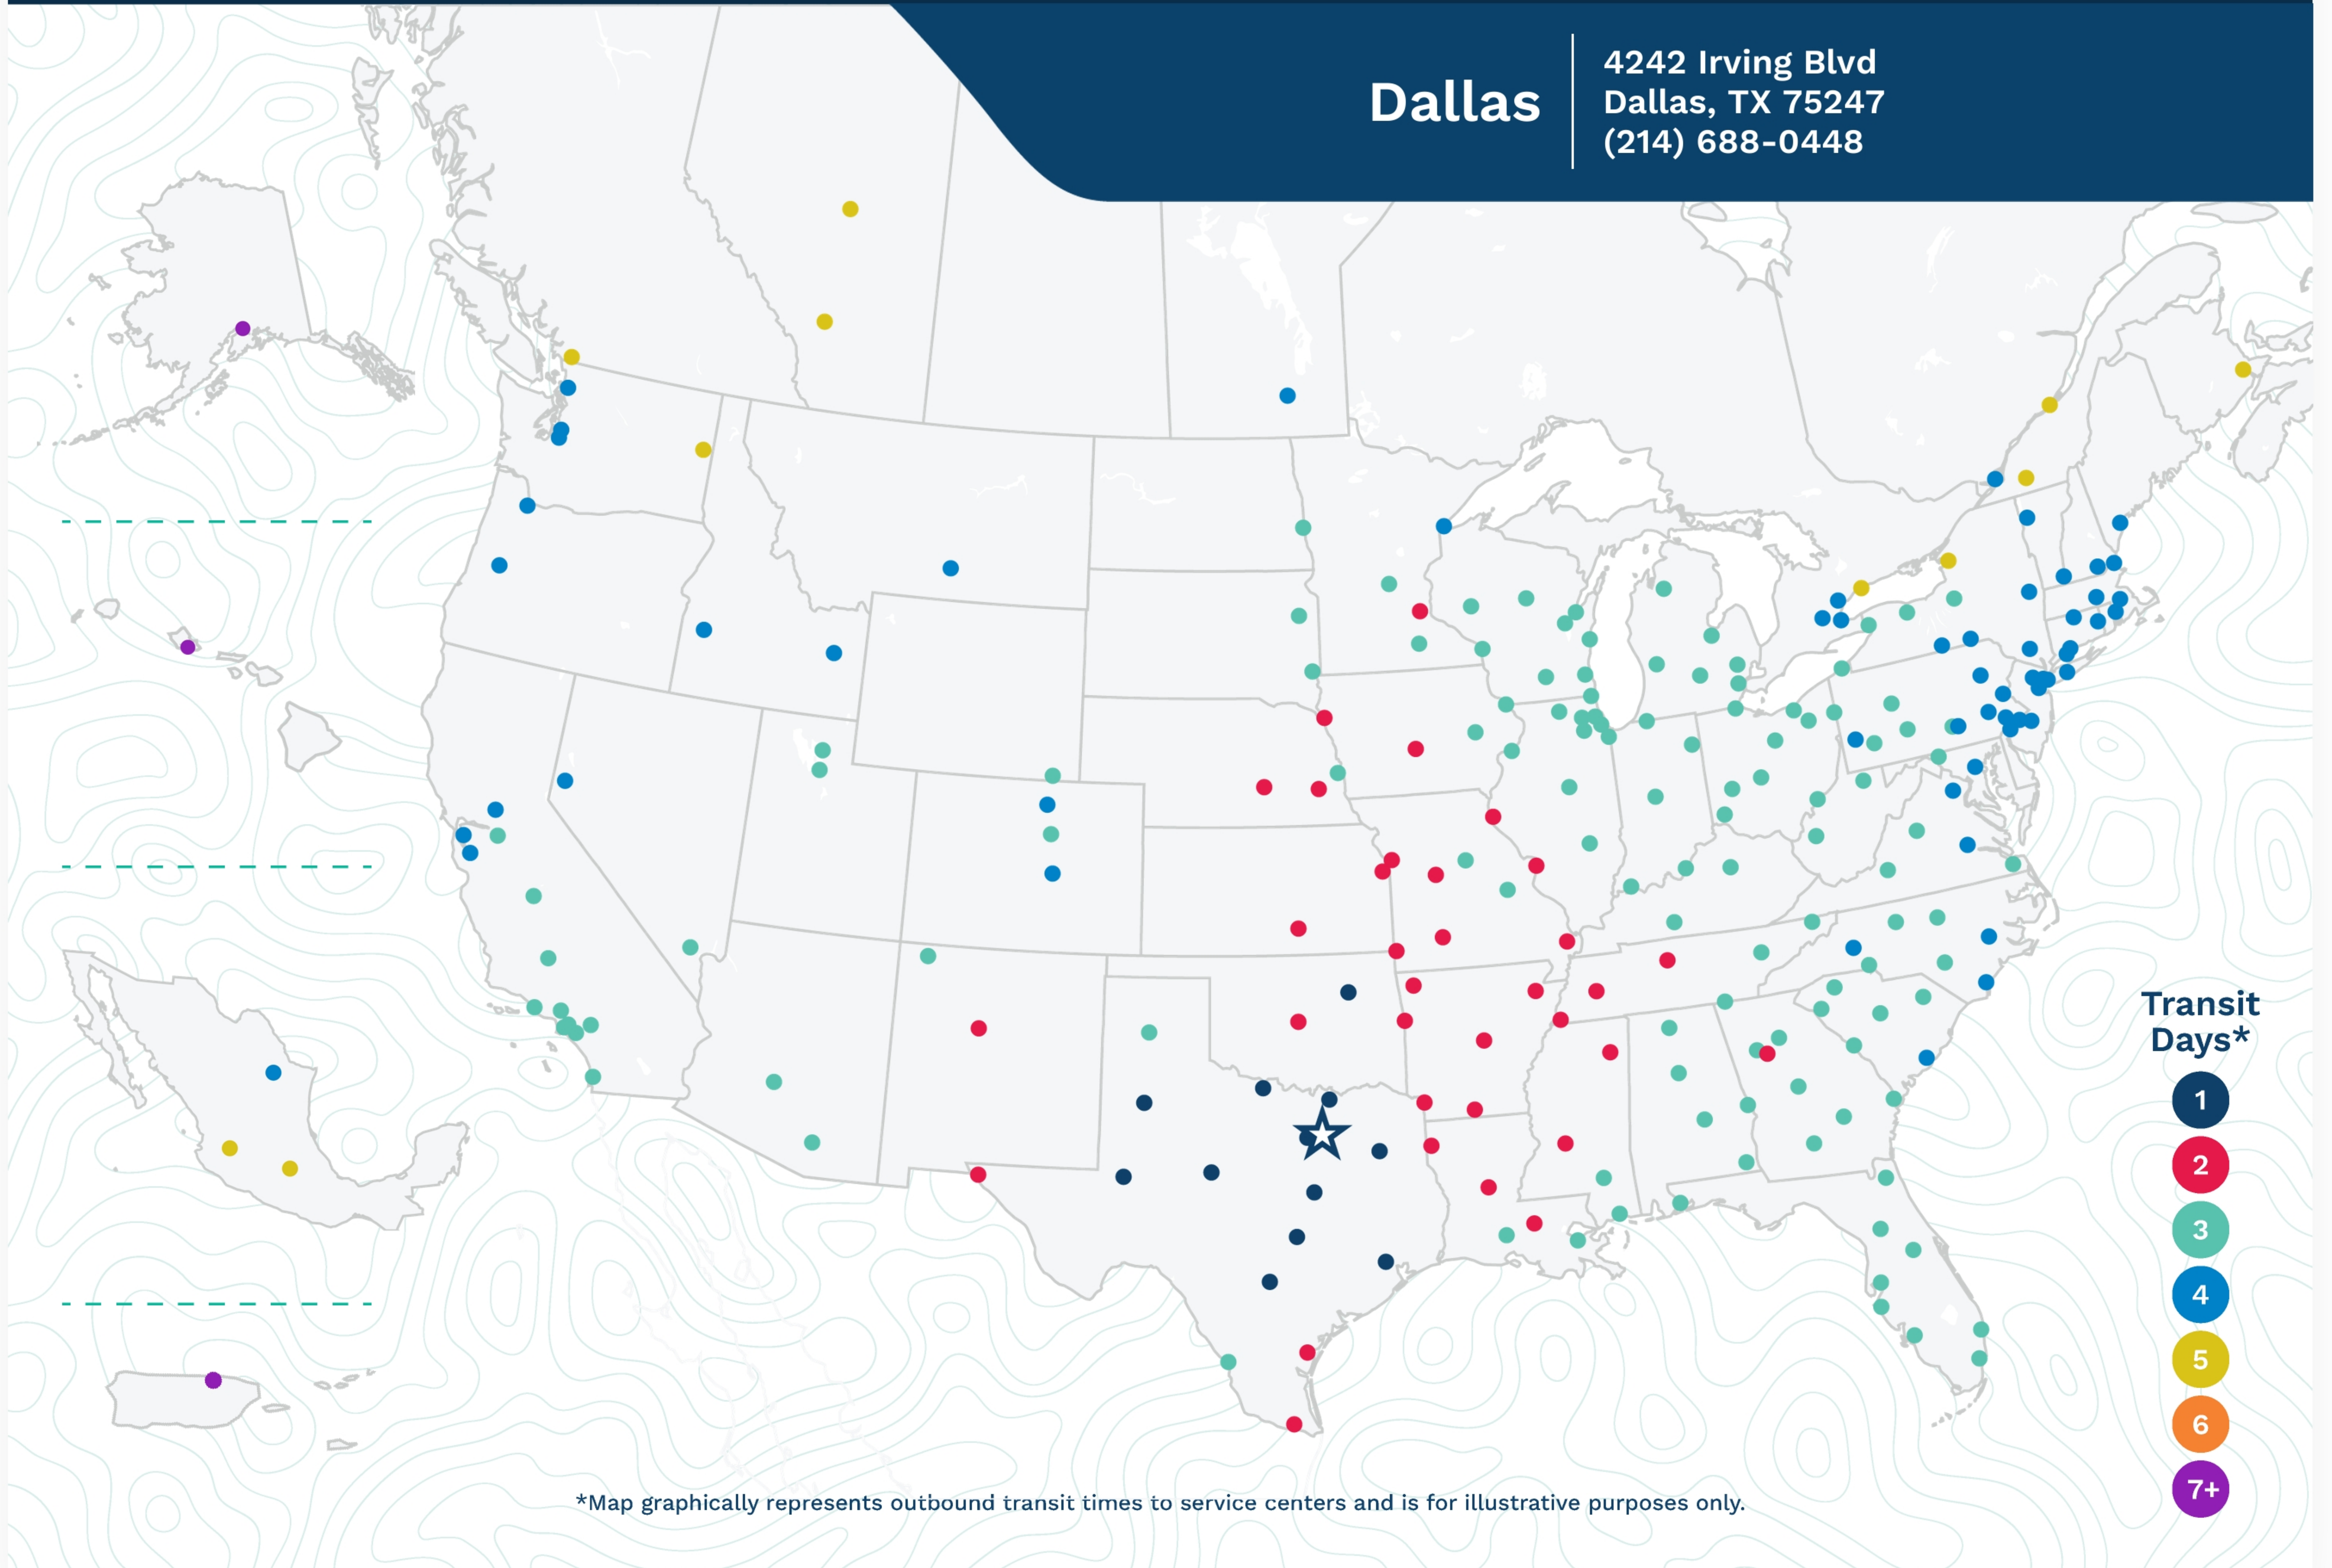

Dallas

4242 Irving Blvd
Dallas, TX 75247
(214) 688-0448

*Map graphically represents outbound transit times to service centers and is for illustrative purposes only.