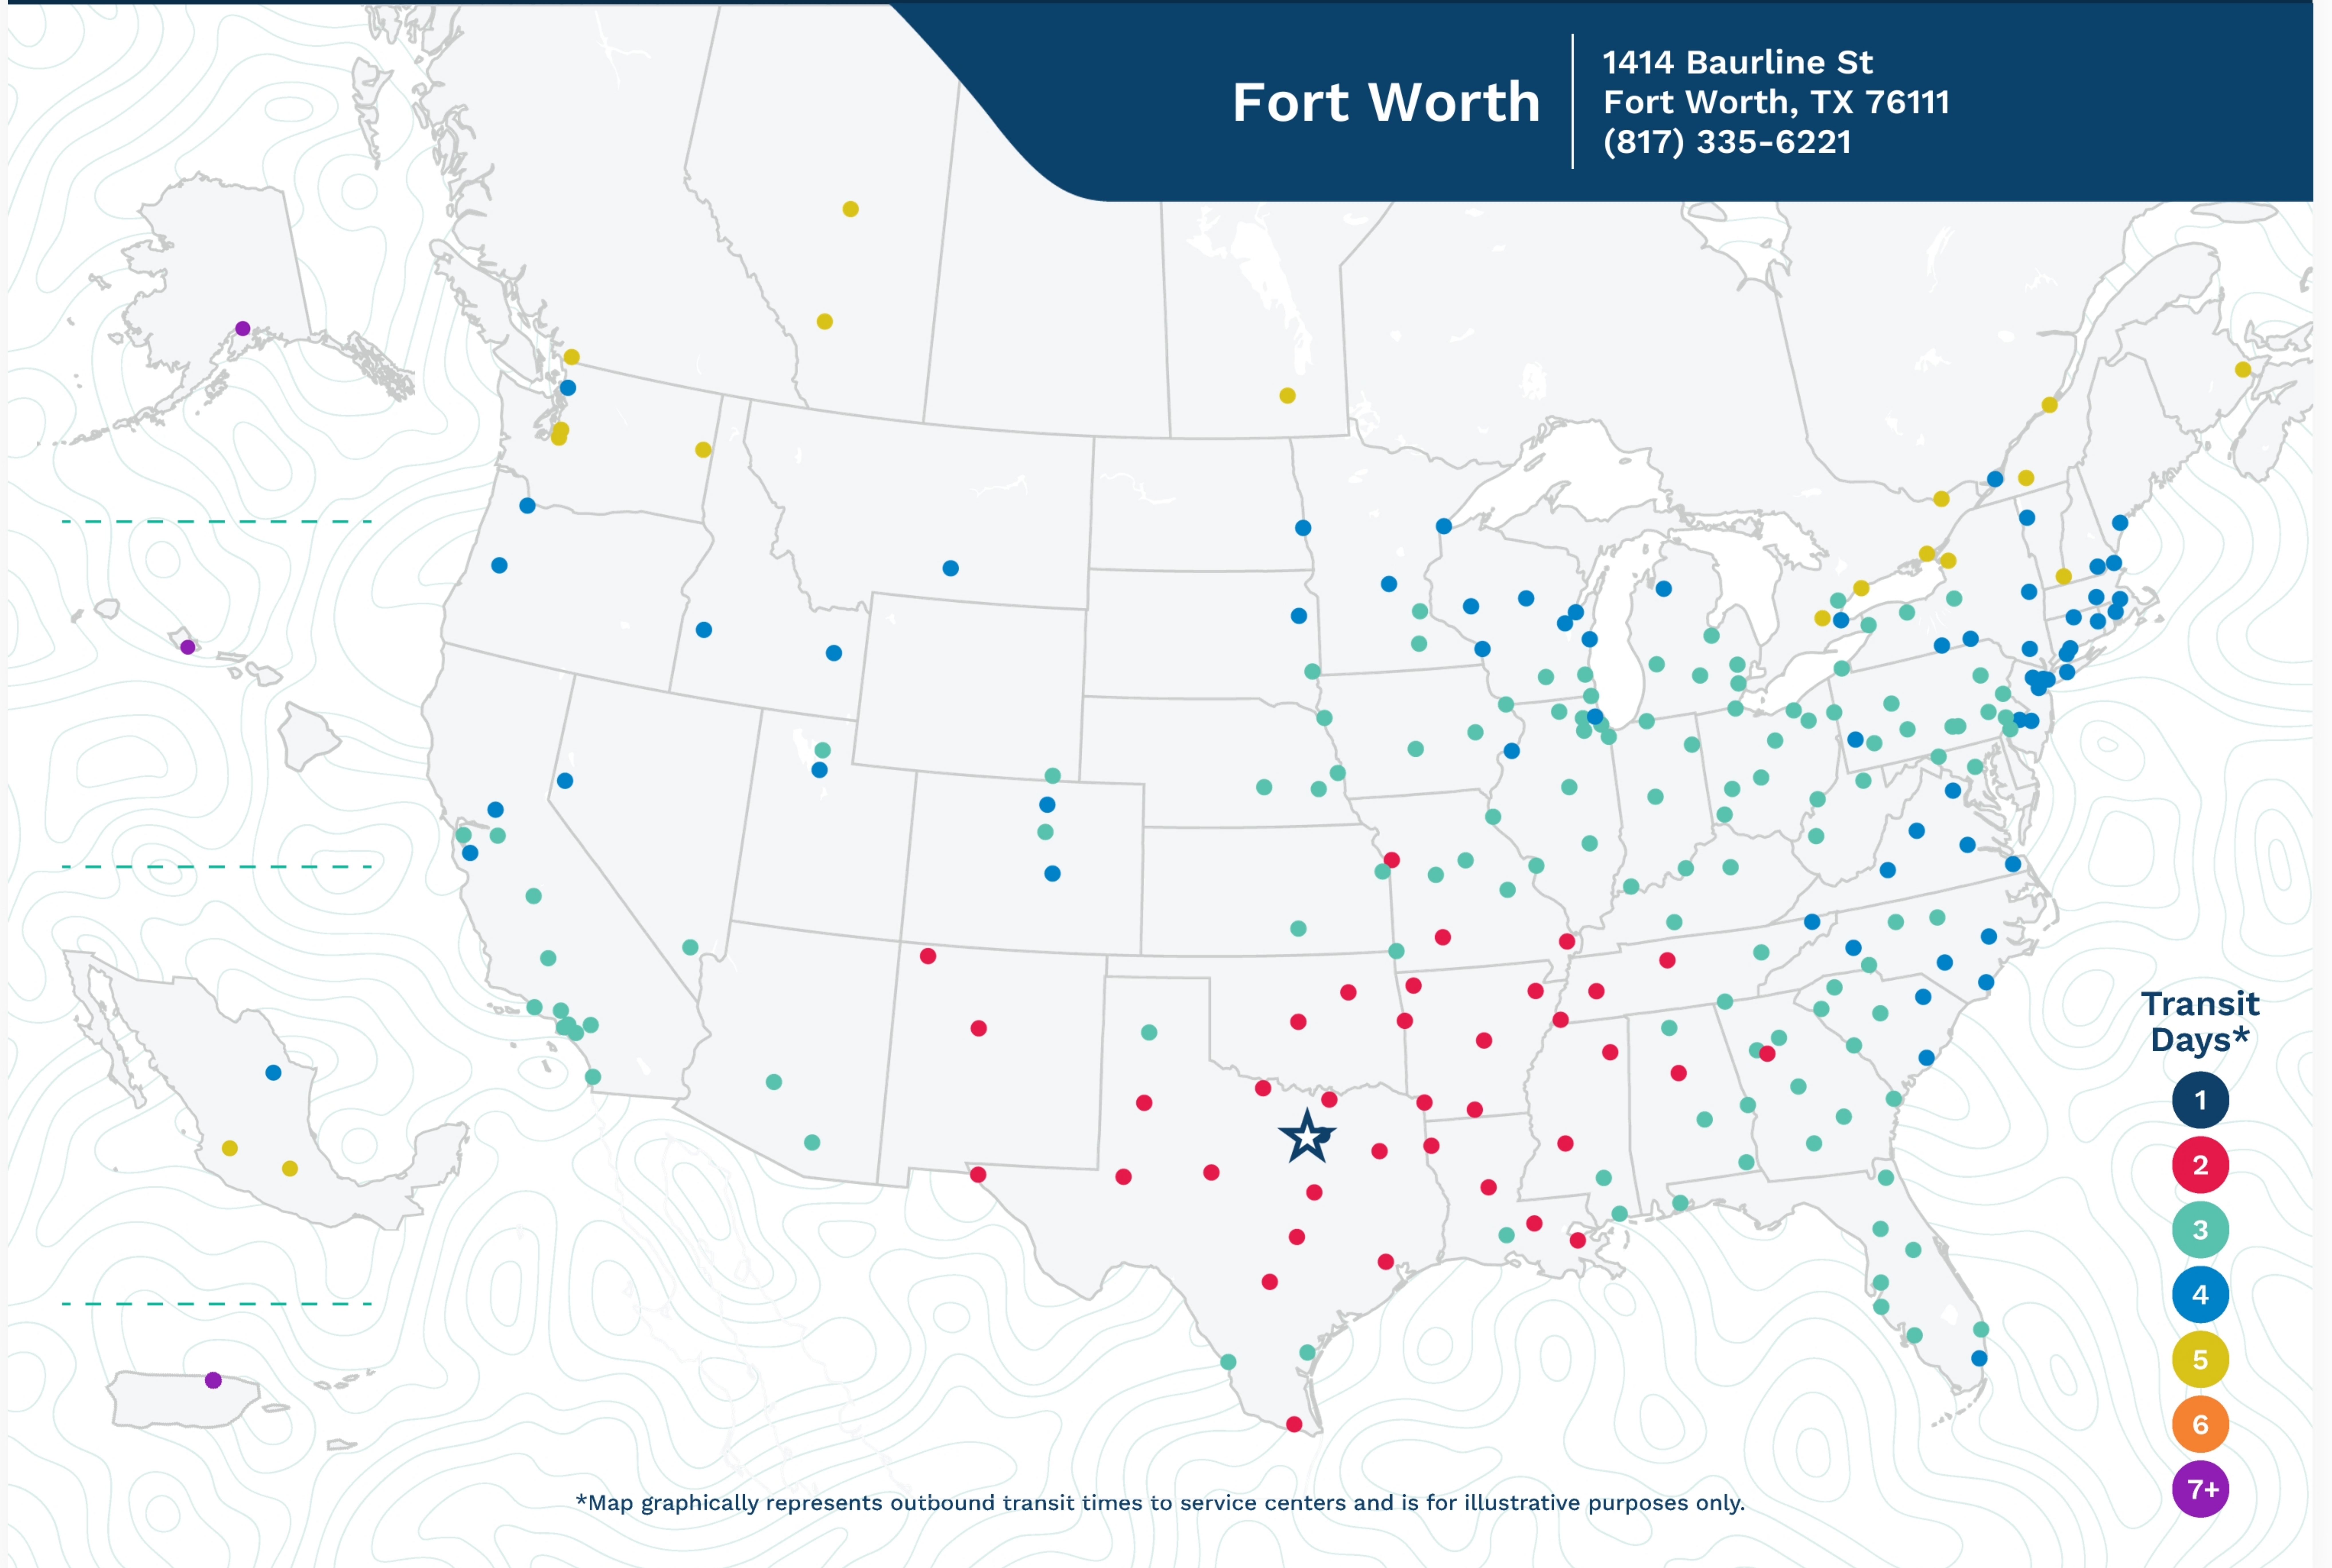

Fort Worth

1414 Baurline St
Fort Worth, TX 76111
(817) 335-6221

*Map graphically represents outbound transit times to service centers and is for illustrative purposes only.