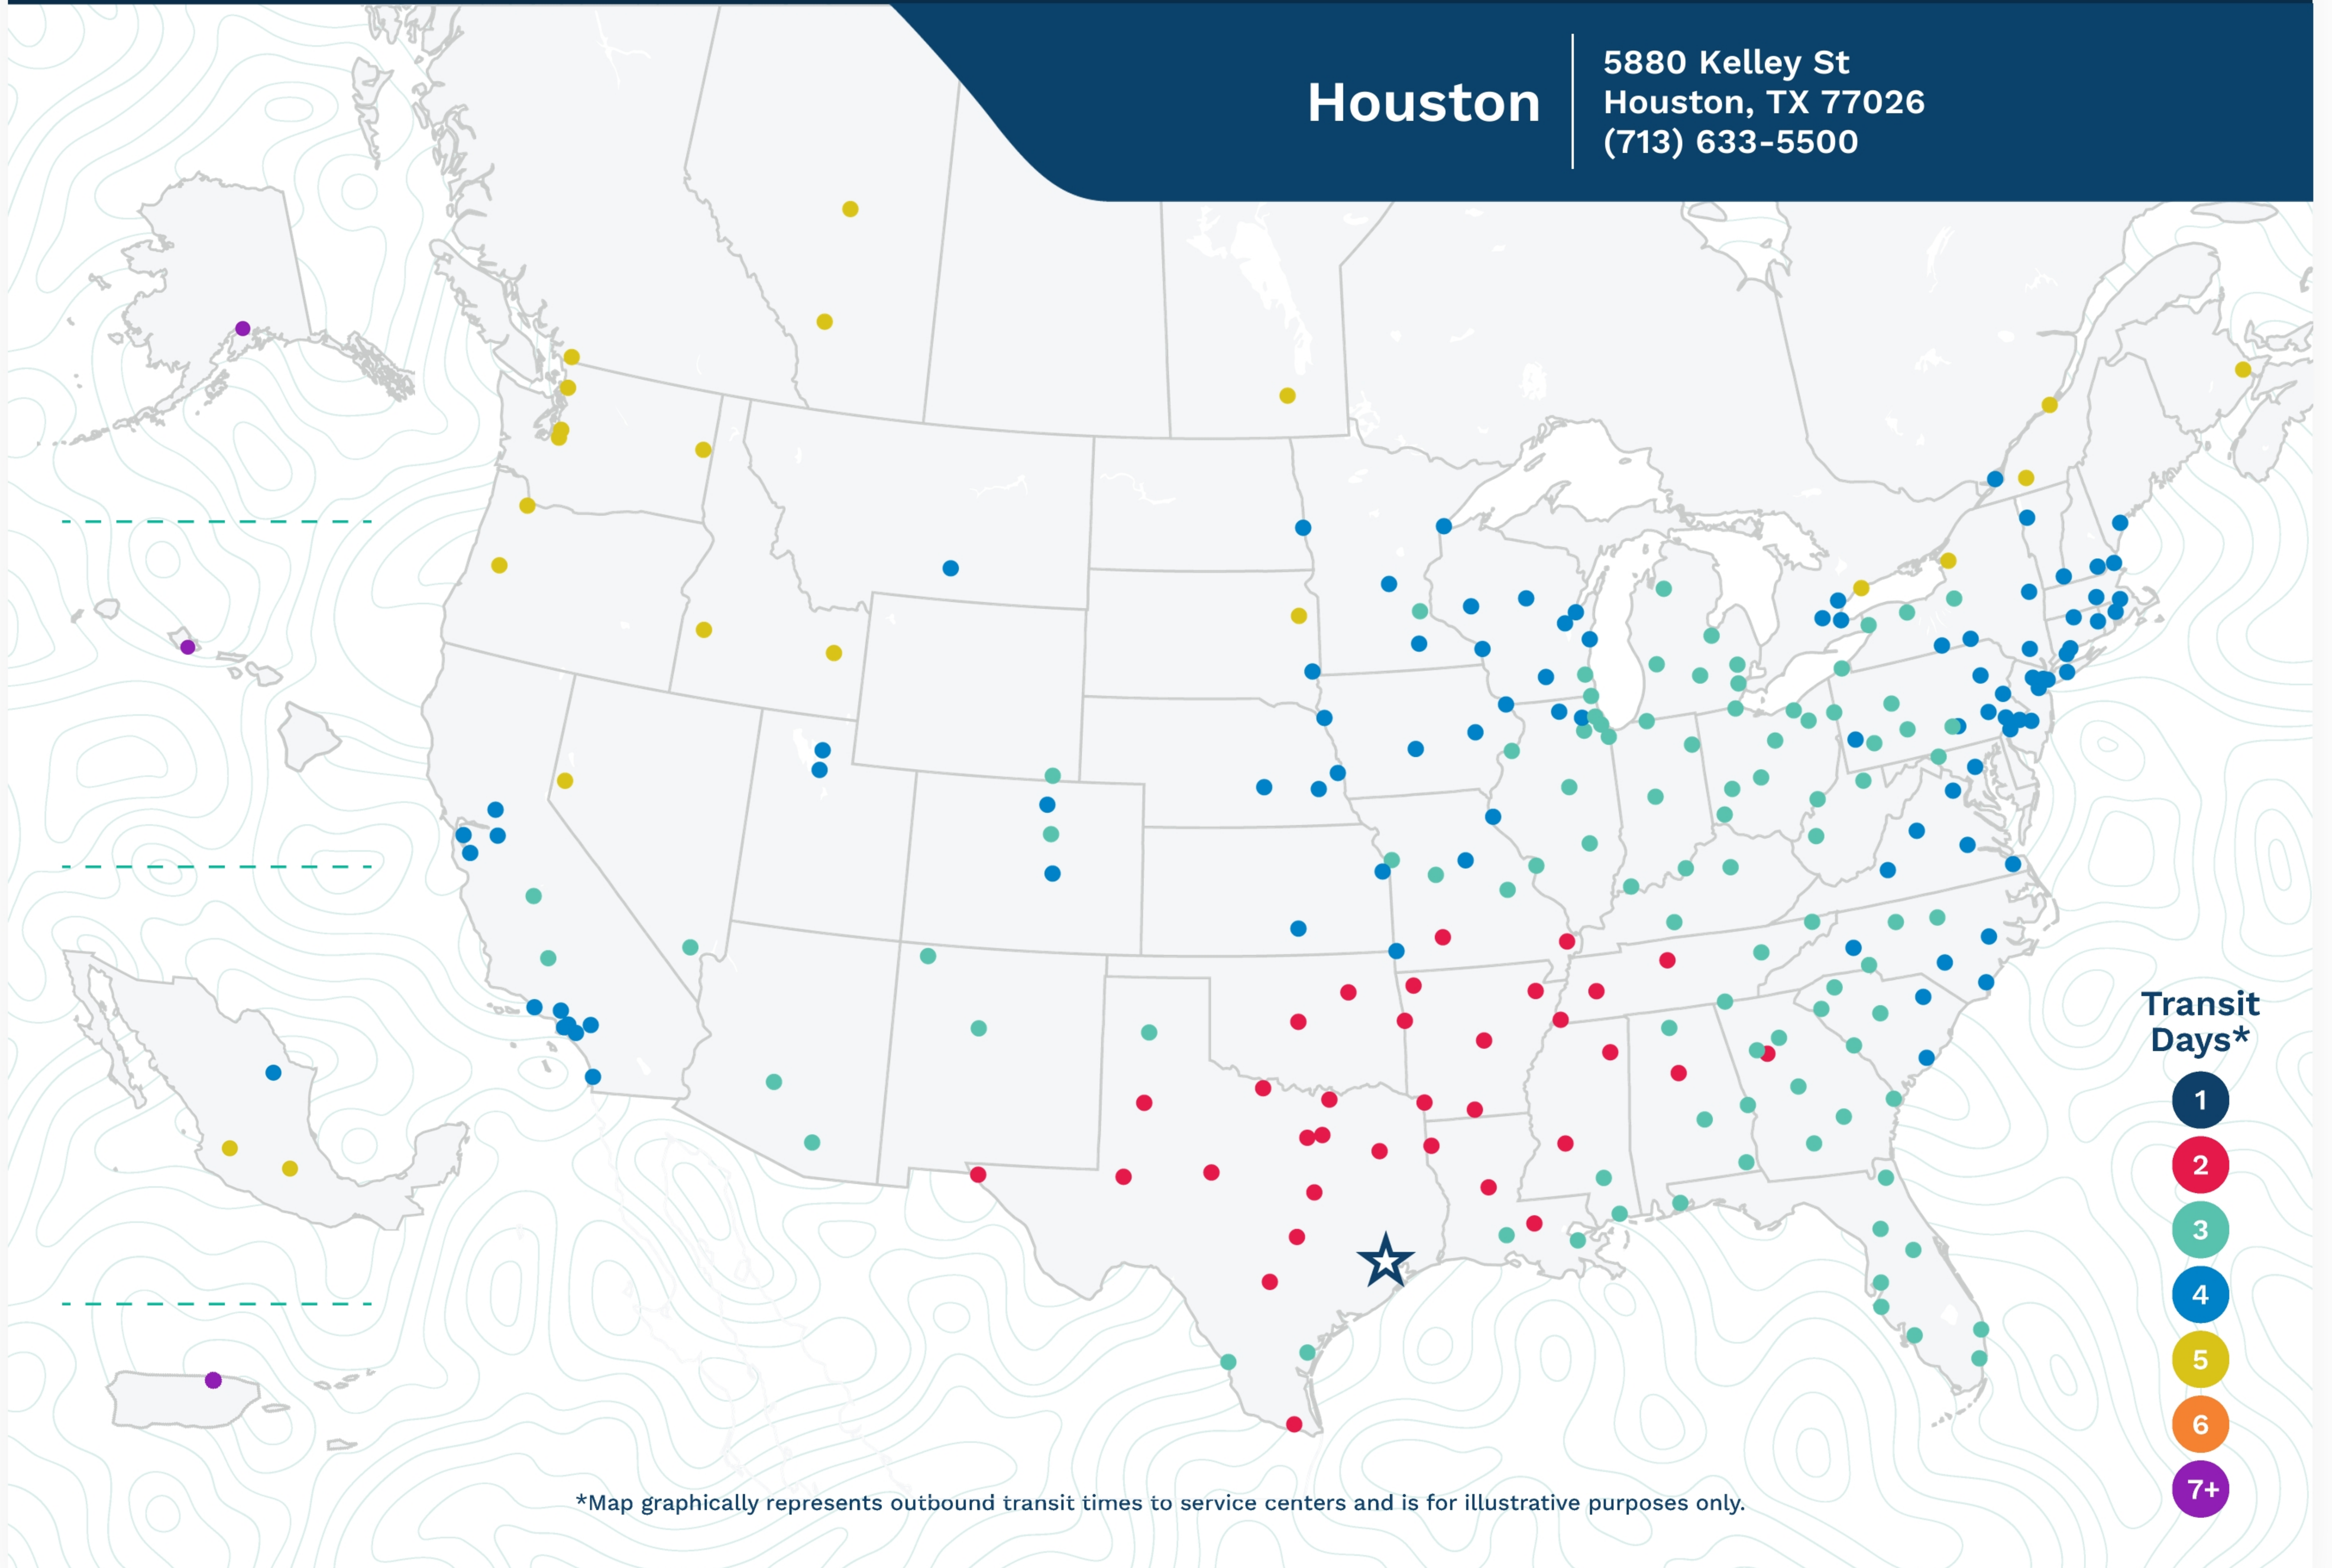

# Advertised Transit Times

via the ABF Freight® Network

**Houston**

5880 Kelley St  
Houston, TX 77026  
(713) 633-5500

\*Map graphically represents outbound transit times to service centers and is for illustrative purposes only.