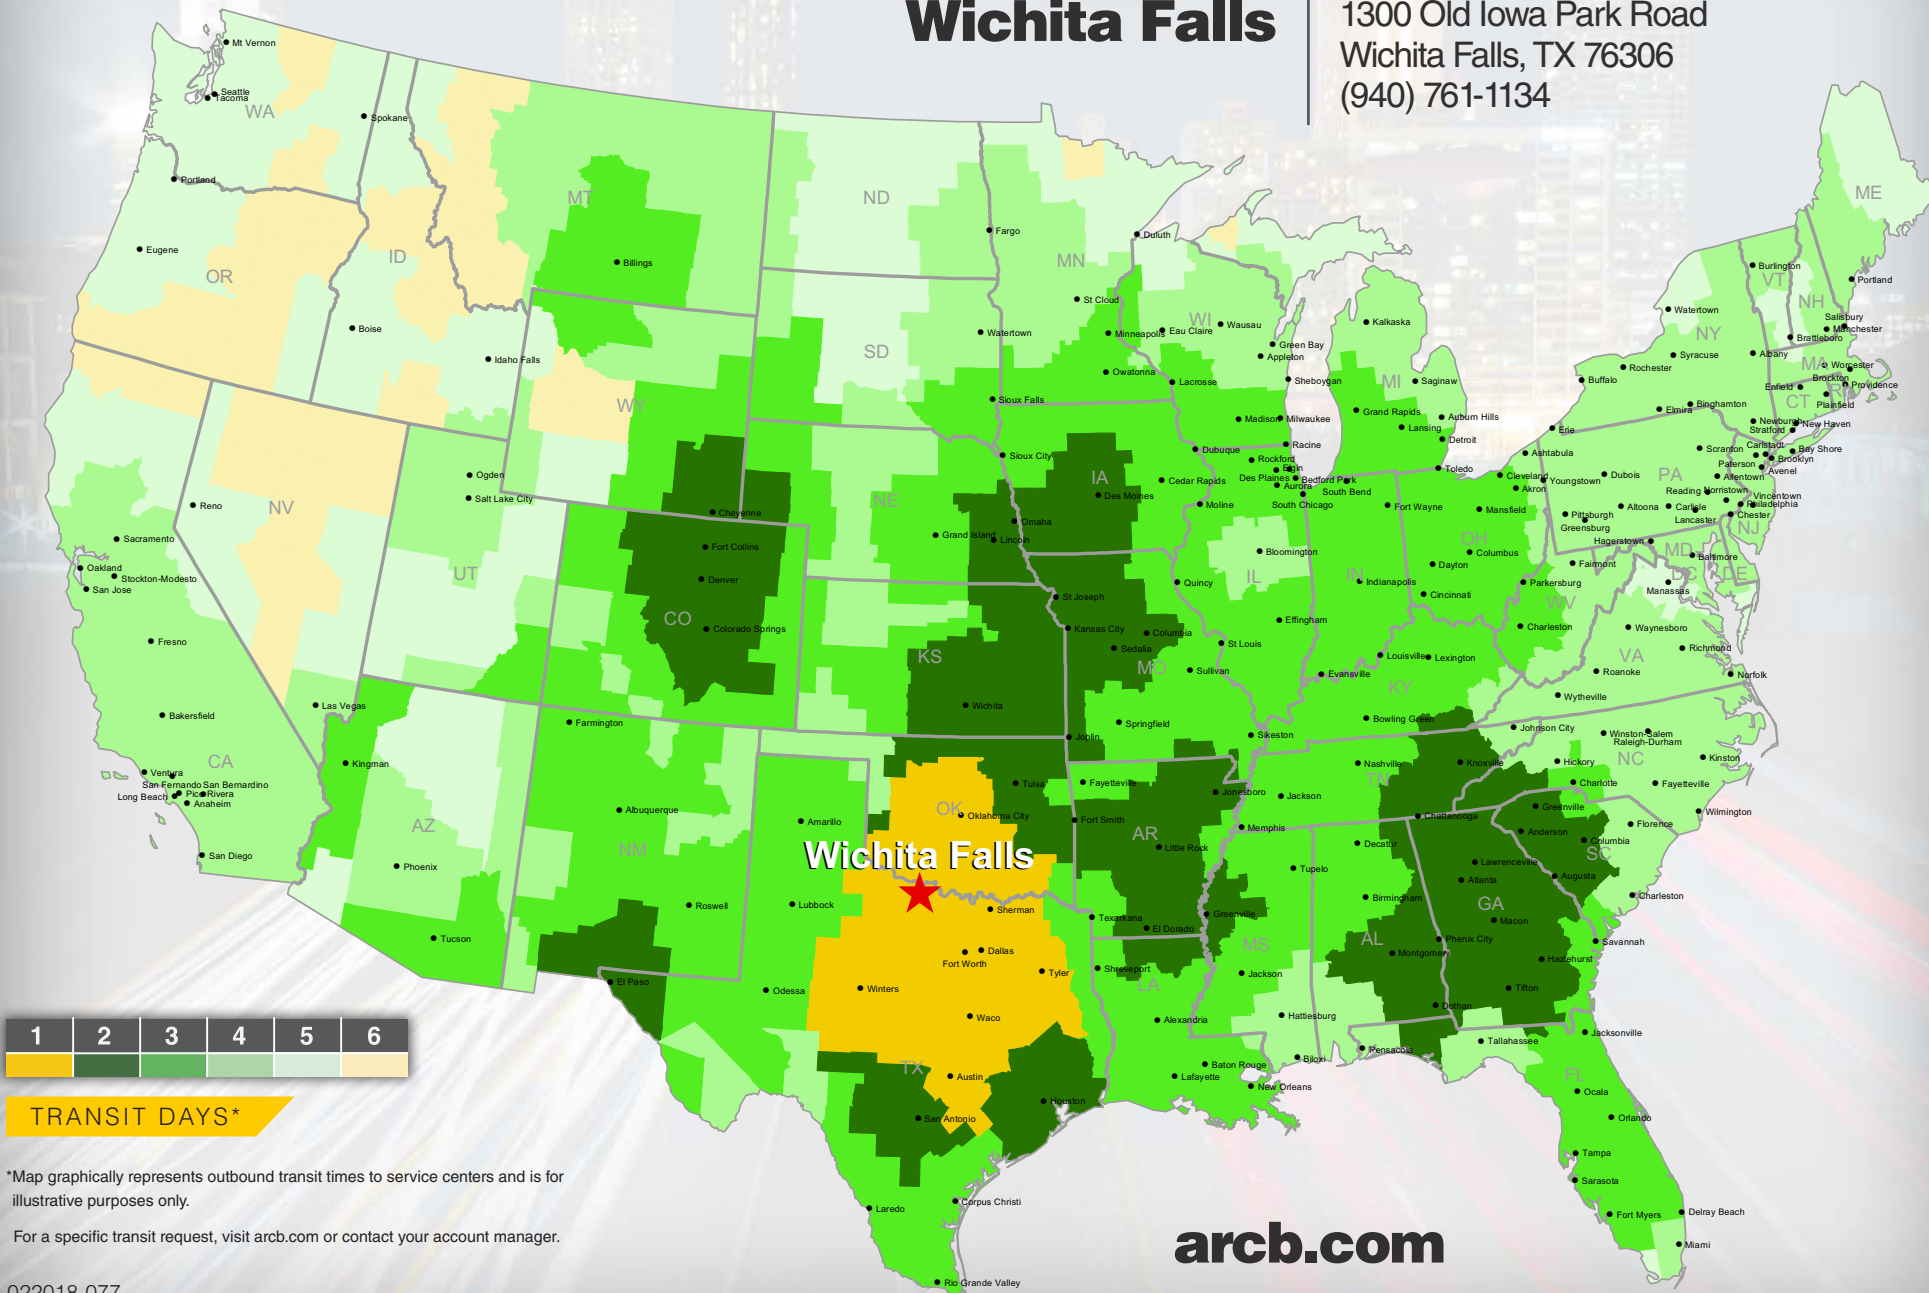

Wichita Falls

1300 Old Iowa Park Road
Wichita Falls, TX 76306
(940) 761-1134

*Map graphically represents outbound transit times to service centers and is for illustrative purposes only.
For a specific transit request, visit arcb.com or contact your account manager.