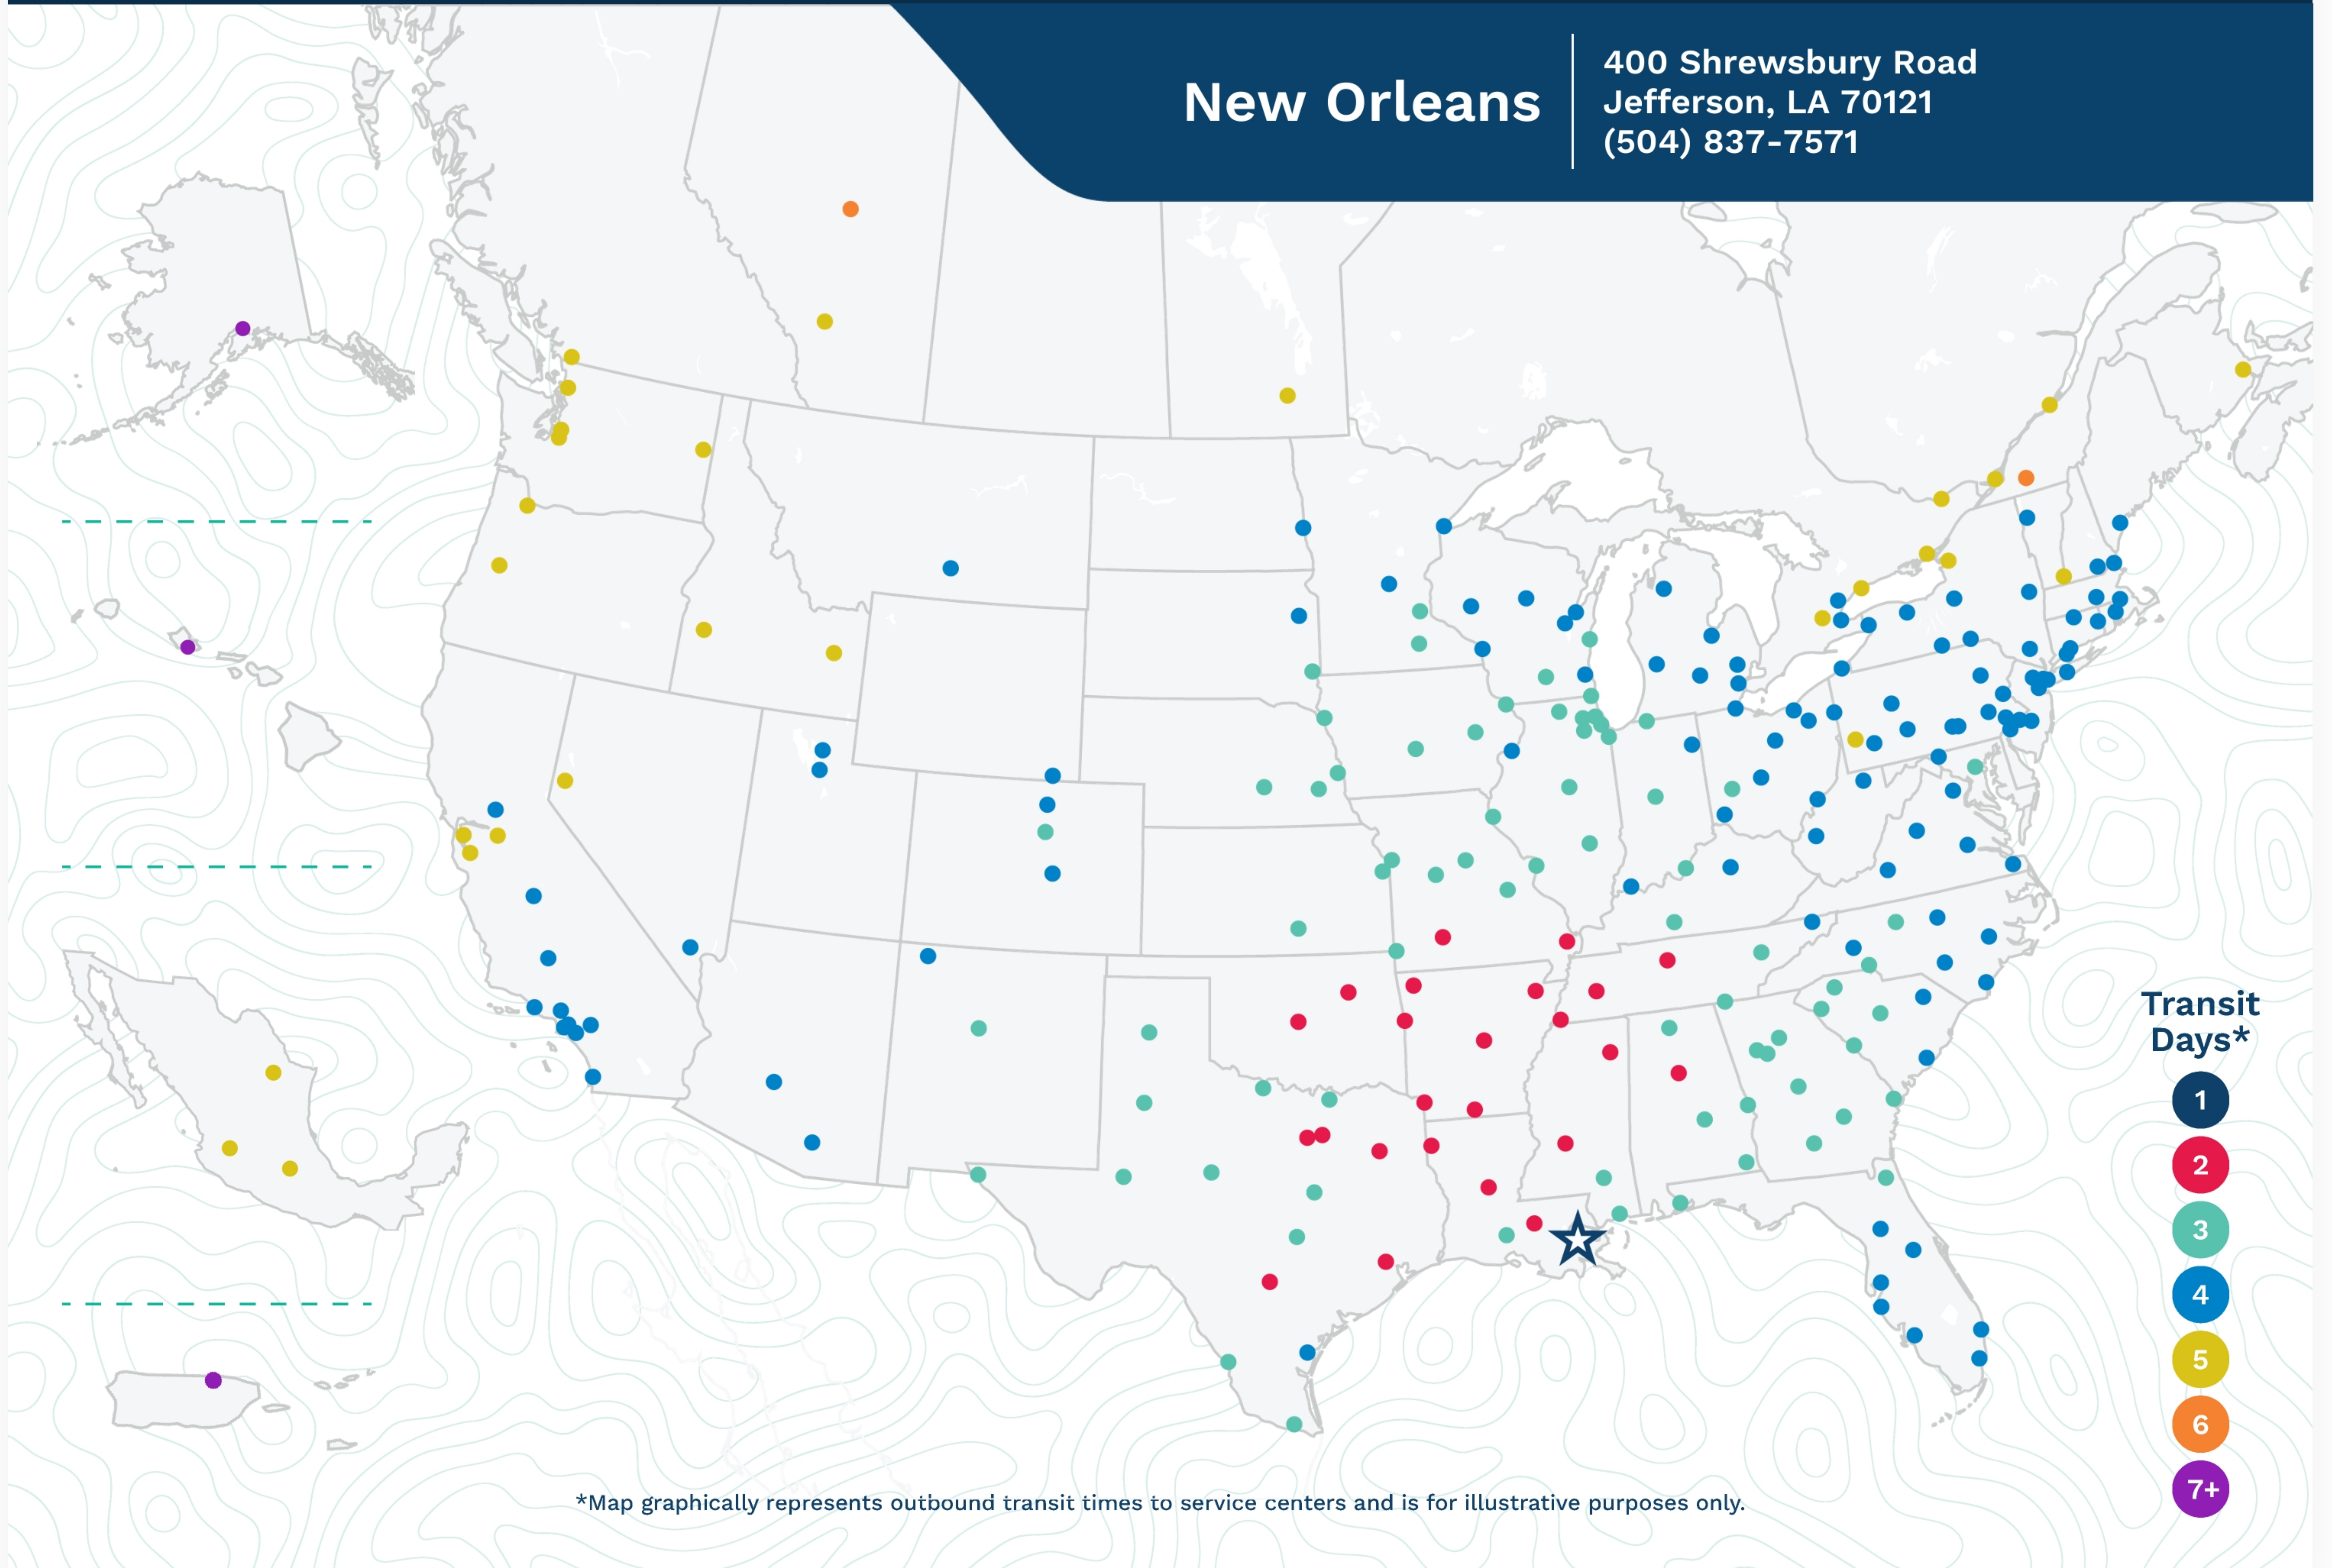

# Advertised Transit Times

via the ABF Freight® Network

## New Orleans

400 Shrewsbury Road  
Jefferson, LA 70121  
(504) 837-7571

\*Map graphically represents outbound transit times to service centers and is for illustrative purposes only.