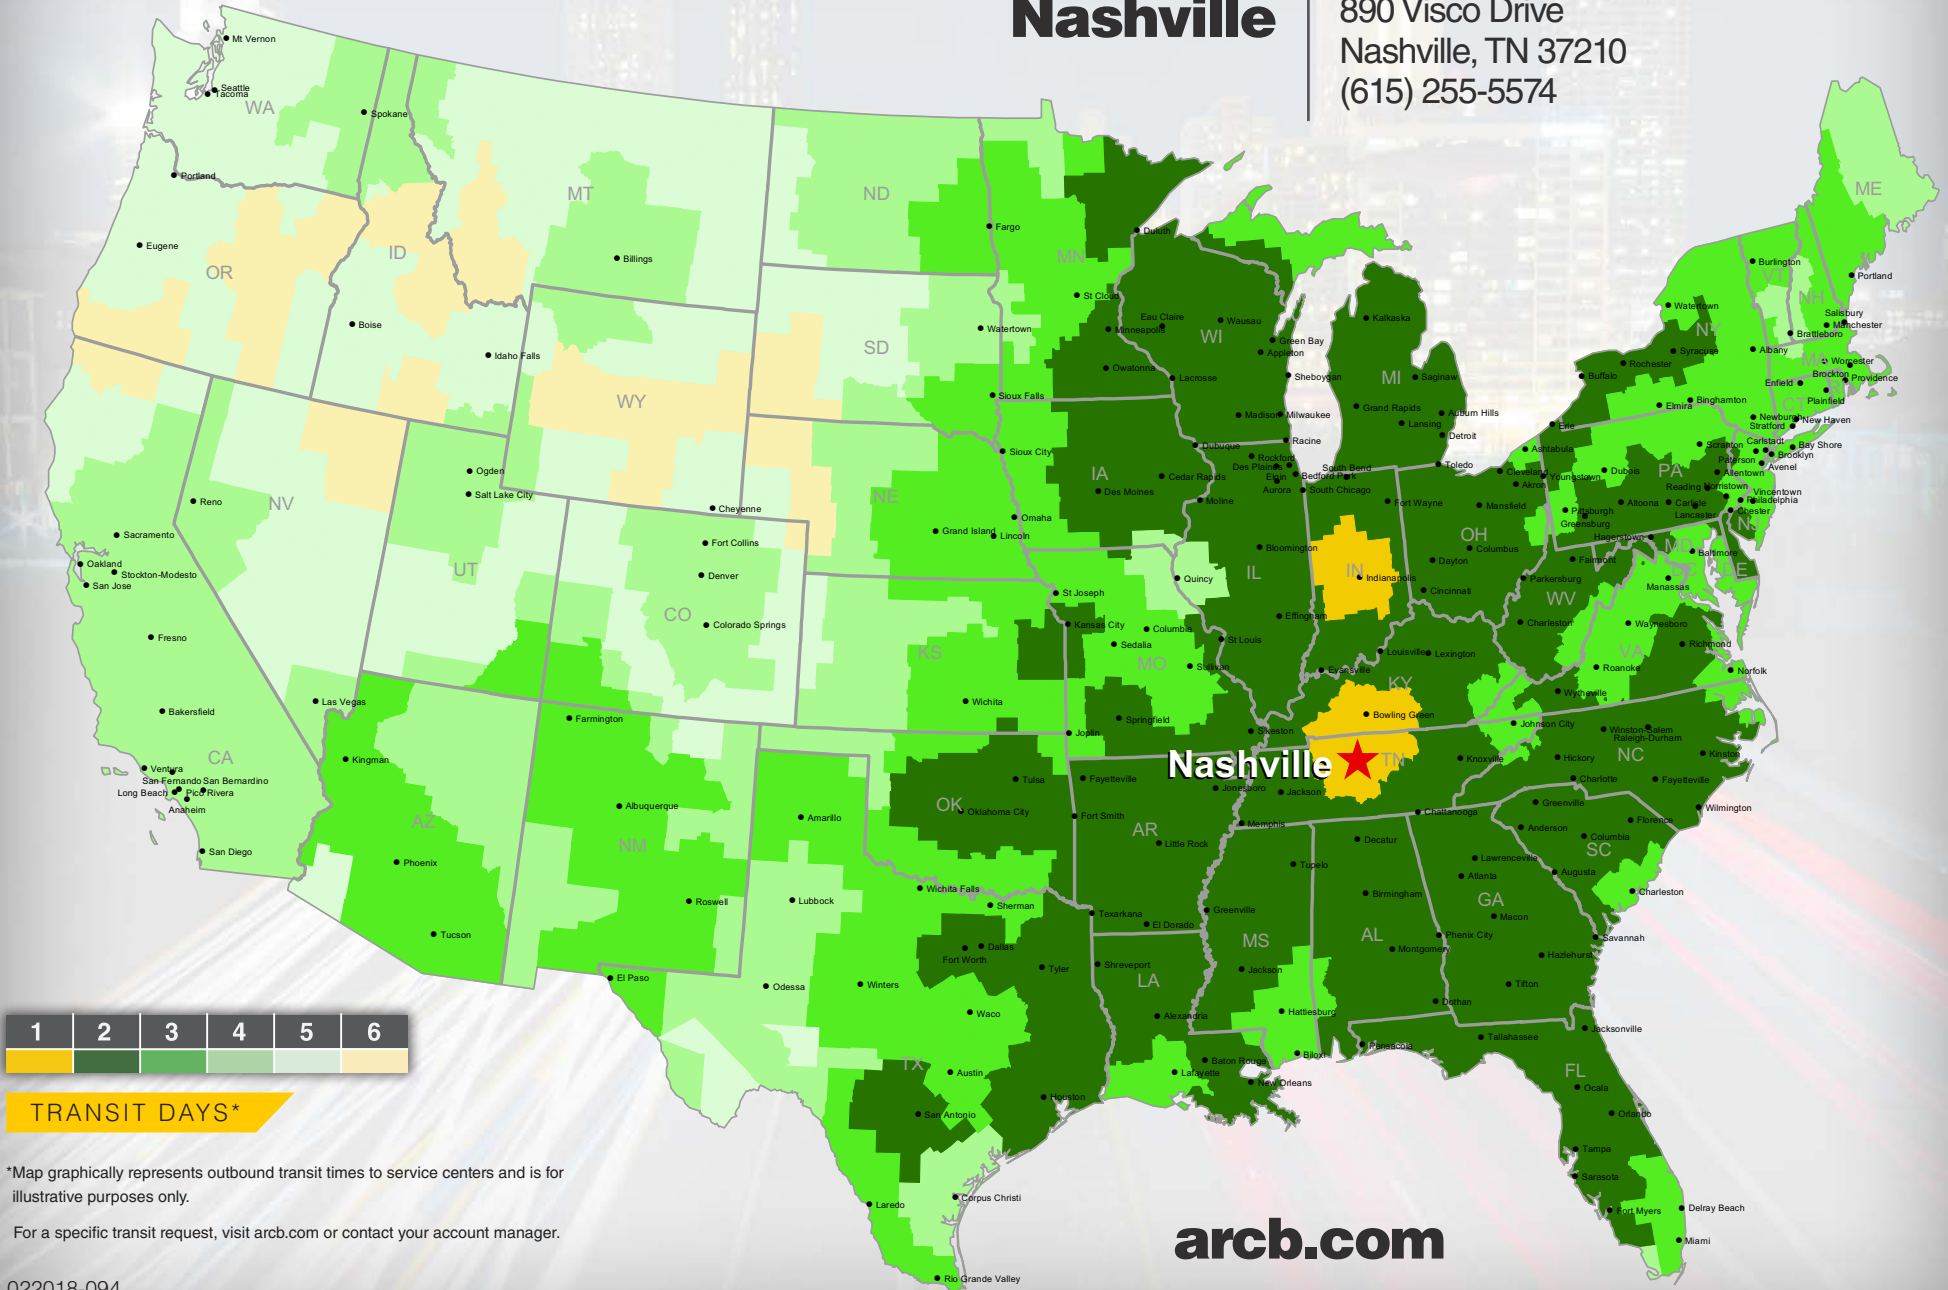

Nashville

890 Visco Drive
Nashville, TN 37210
(615) 255-5574

*Map graphically represents outbound transit times to service centers and is for illustrative purposes only.

For a specific transit request, visit arcb.com or contact your account manager.