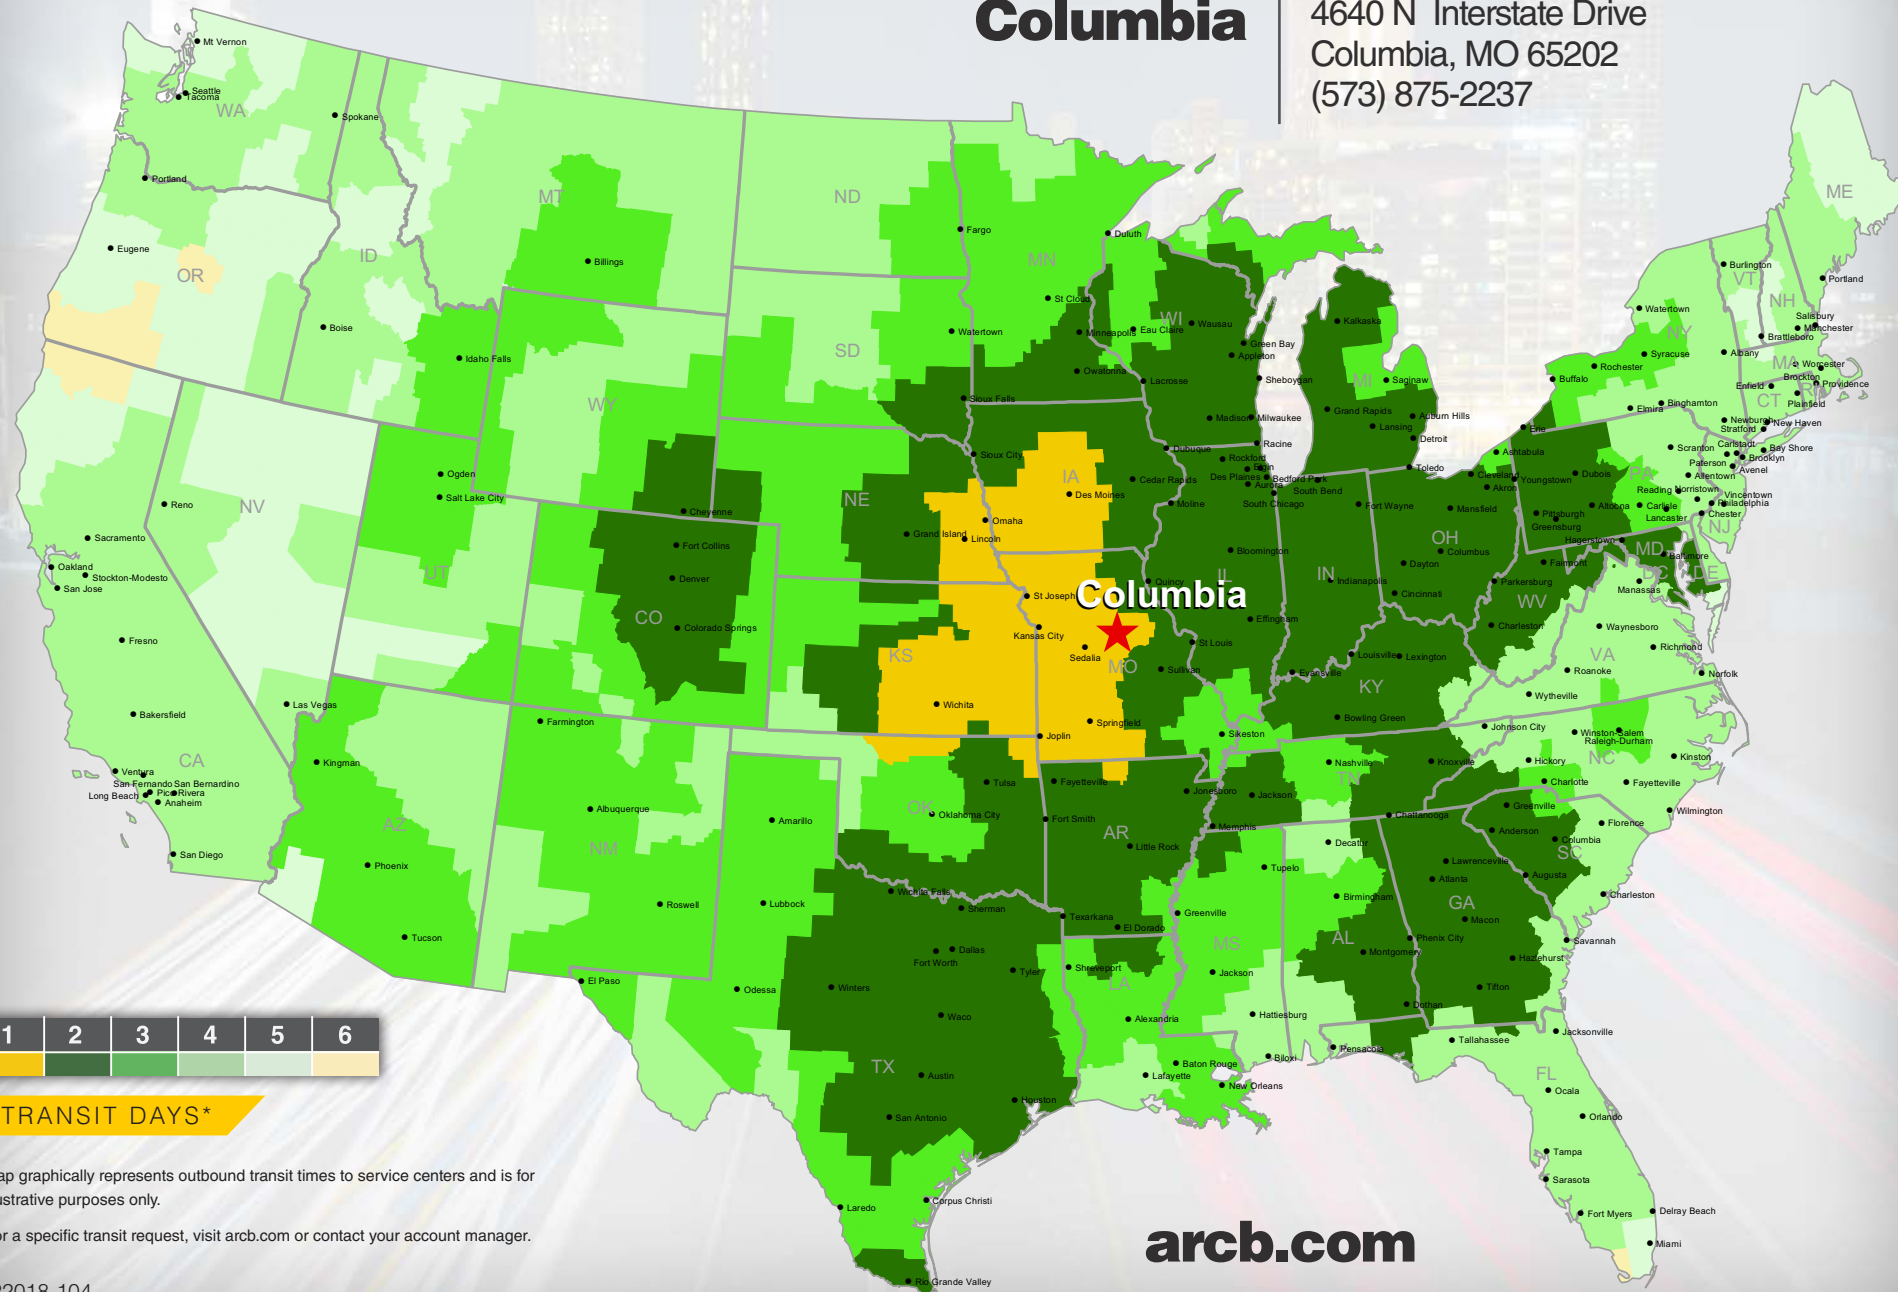

### Columbia

4640 N Interstate Drive  
Columbia, MO 65202  
(573) 875-2237

[arcb.com](http://arcb.com)

\*Map graphically represents outbound transit times to service centers and is for illustrative purposes only.  
For a specific transit request, visit [arcb.com](http://arcb.com) or contact your account manager.