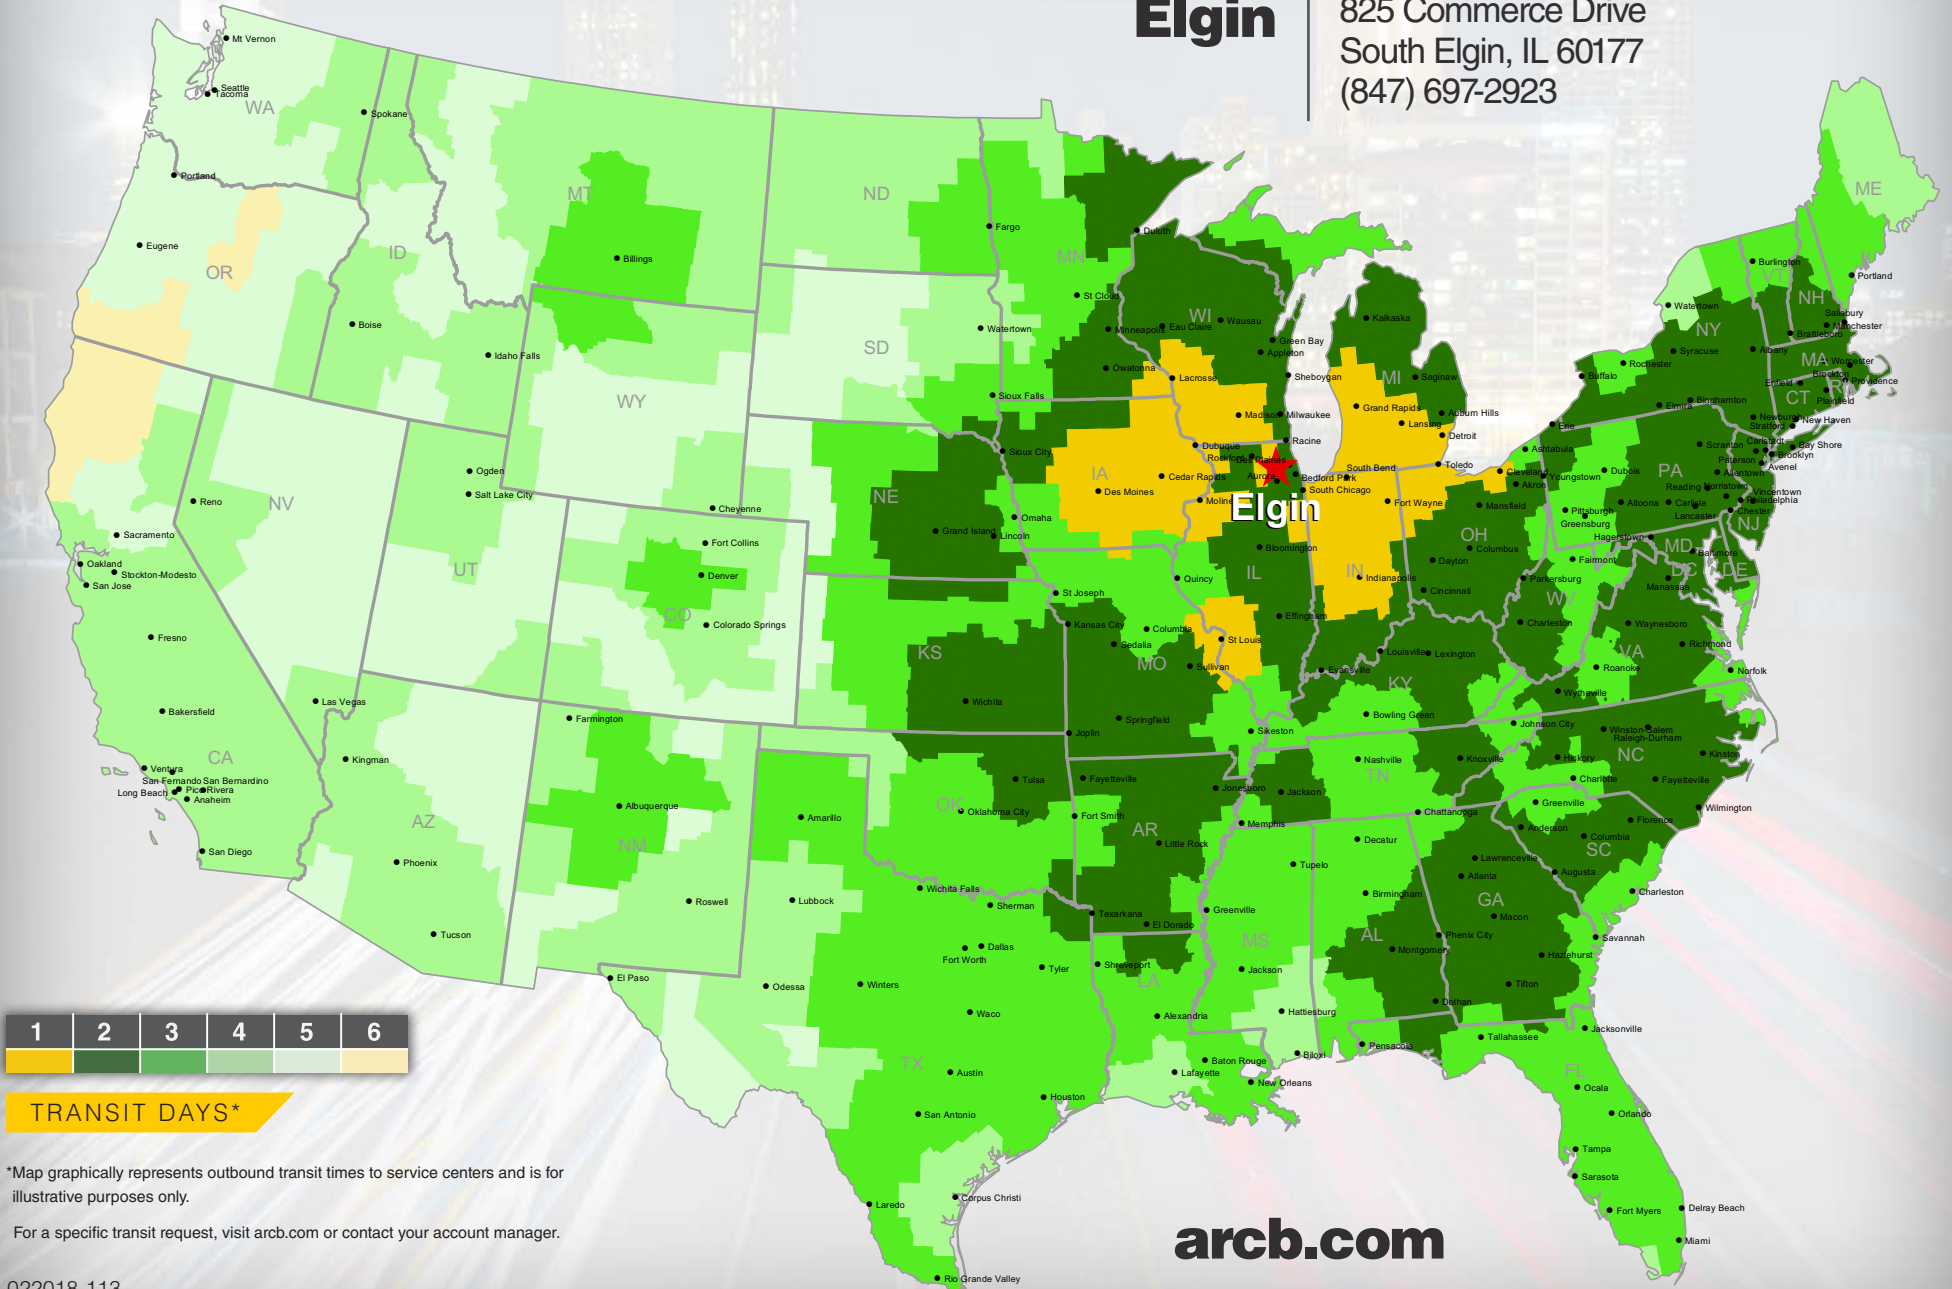

Elgin

825 Commerce Drive
South Elgin, IL 60177
(847) 697-2923

arcb.com