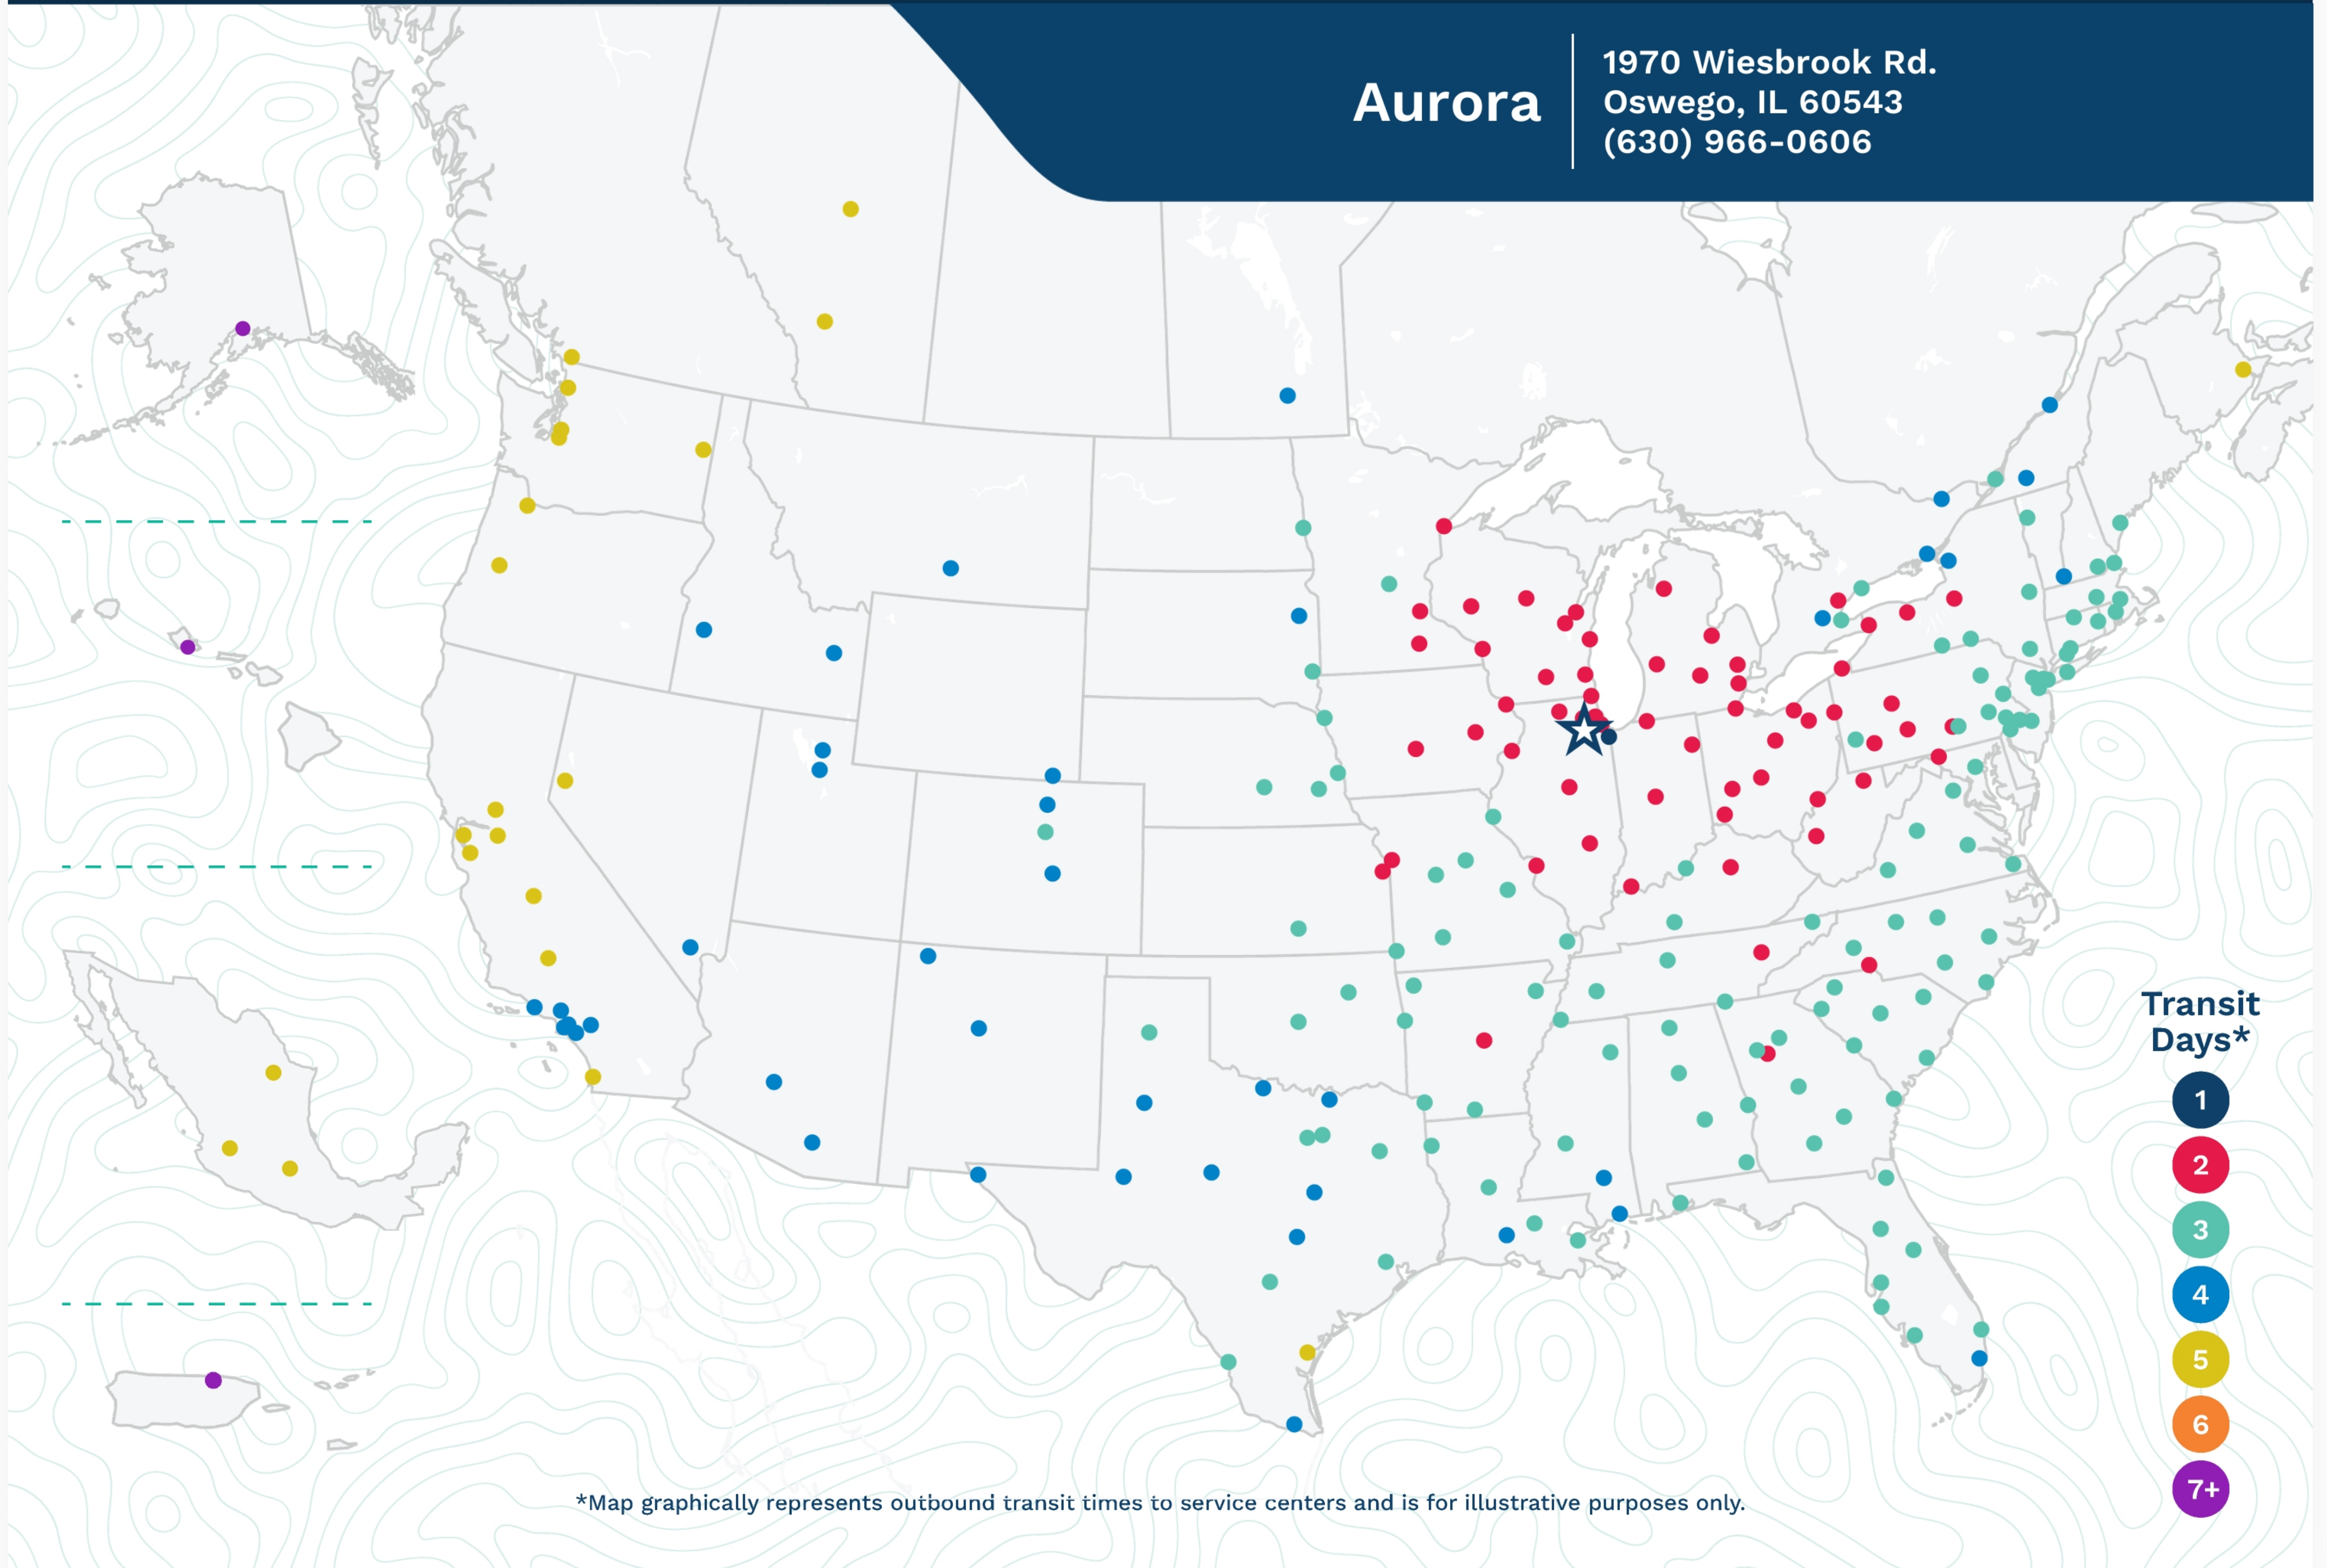

Advertised Transit Times

via the ABF Freight® Network

Aurora

1970 Wiesbrook Rd.
Oswego, IL 60543
(630) 966-0606

*Map graphically represents outbound transit times to service centers and is for illustrative purposes only.