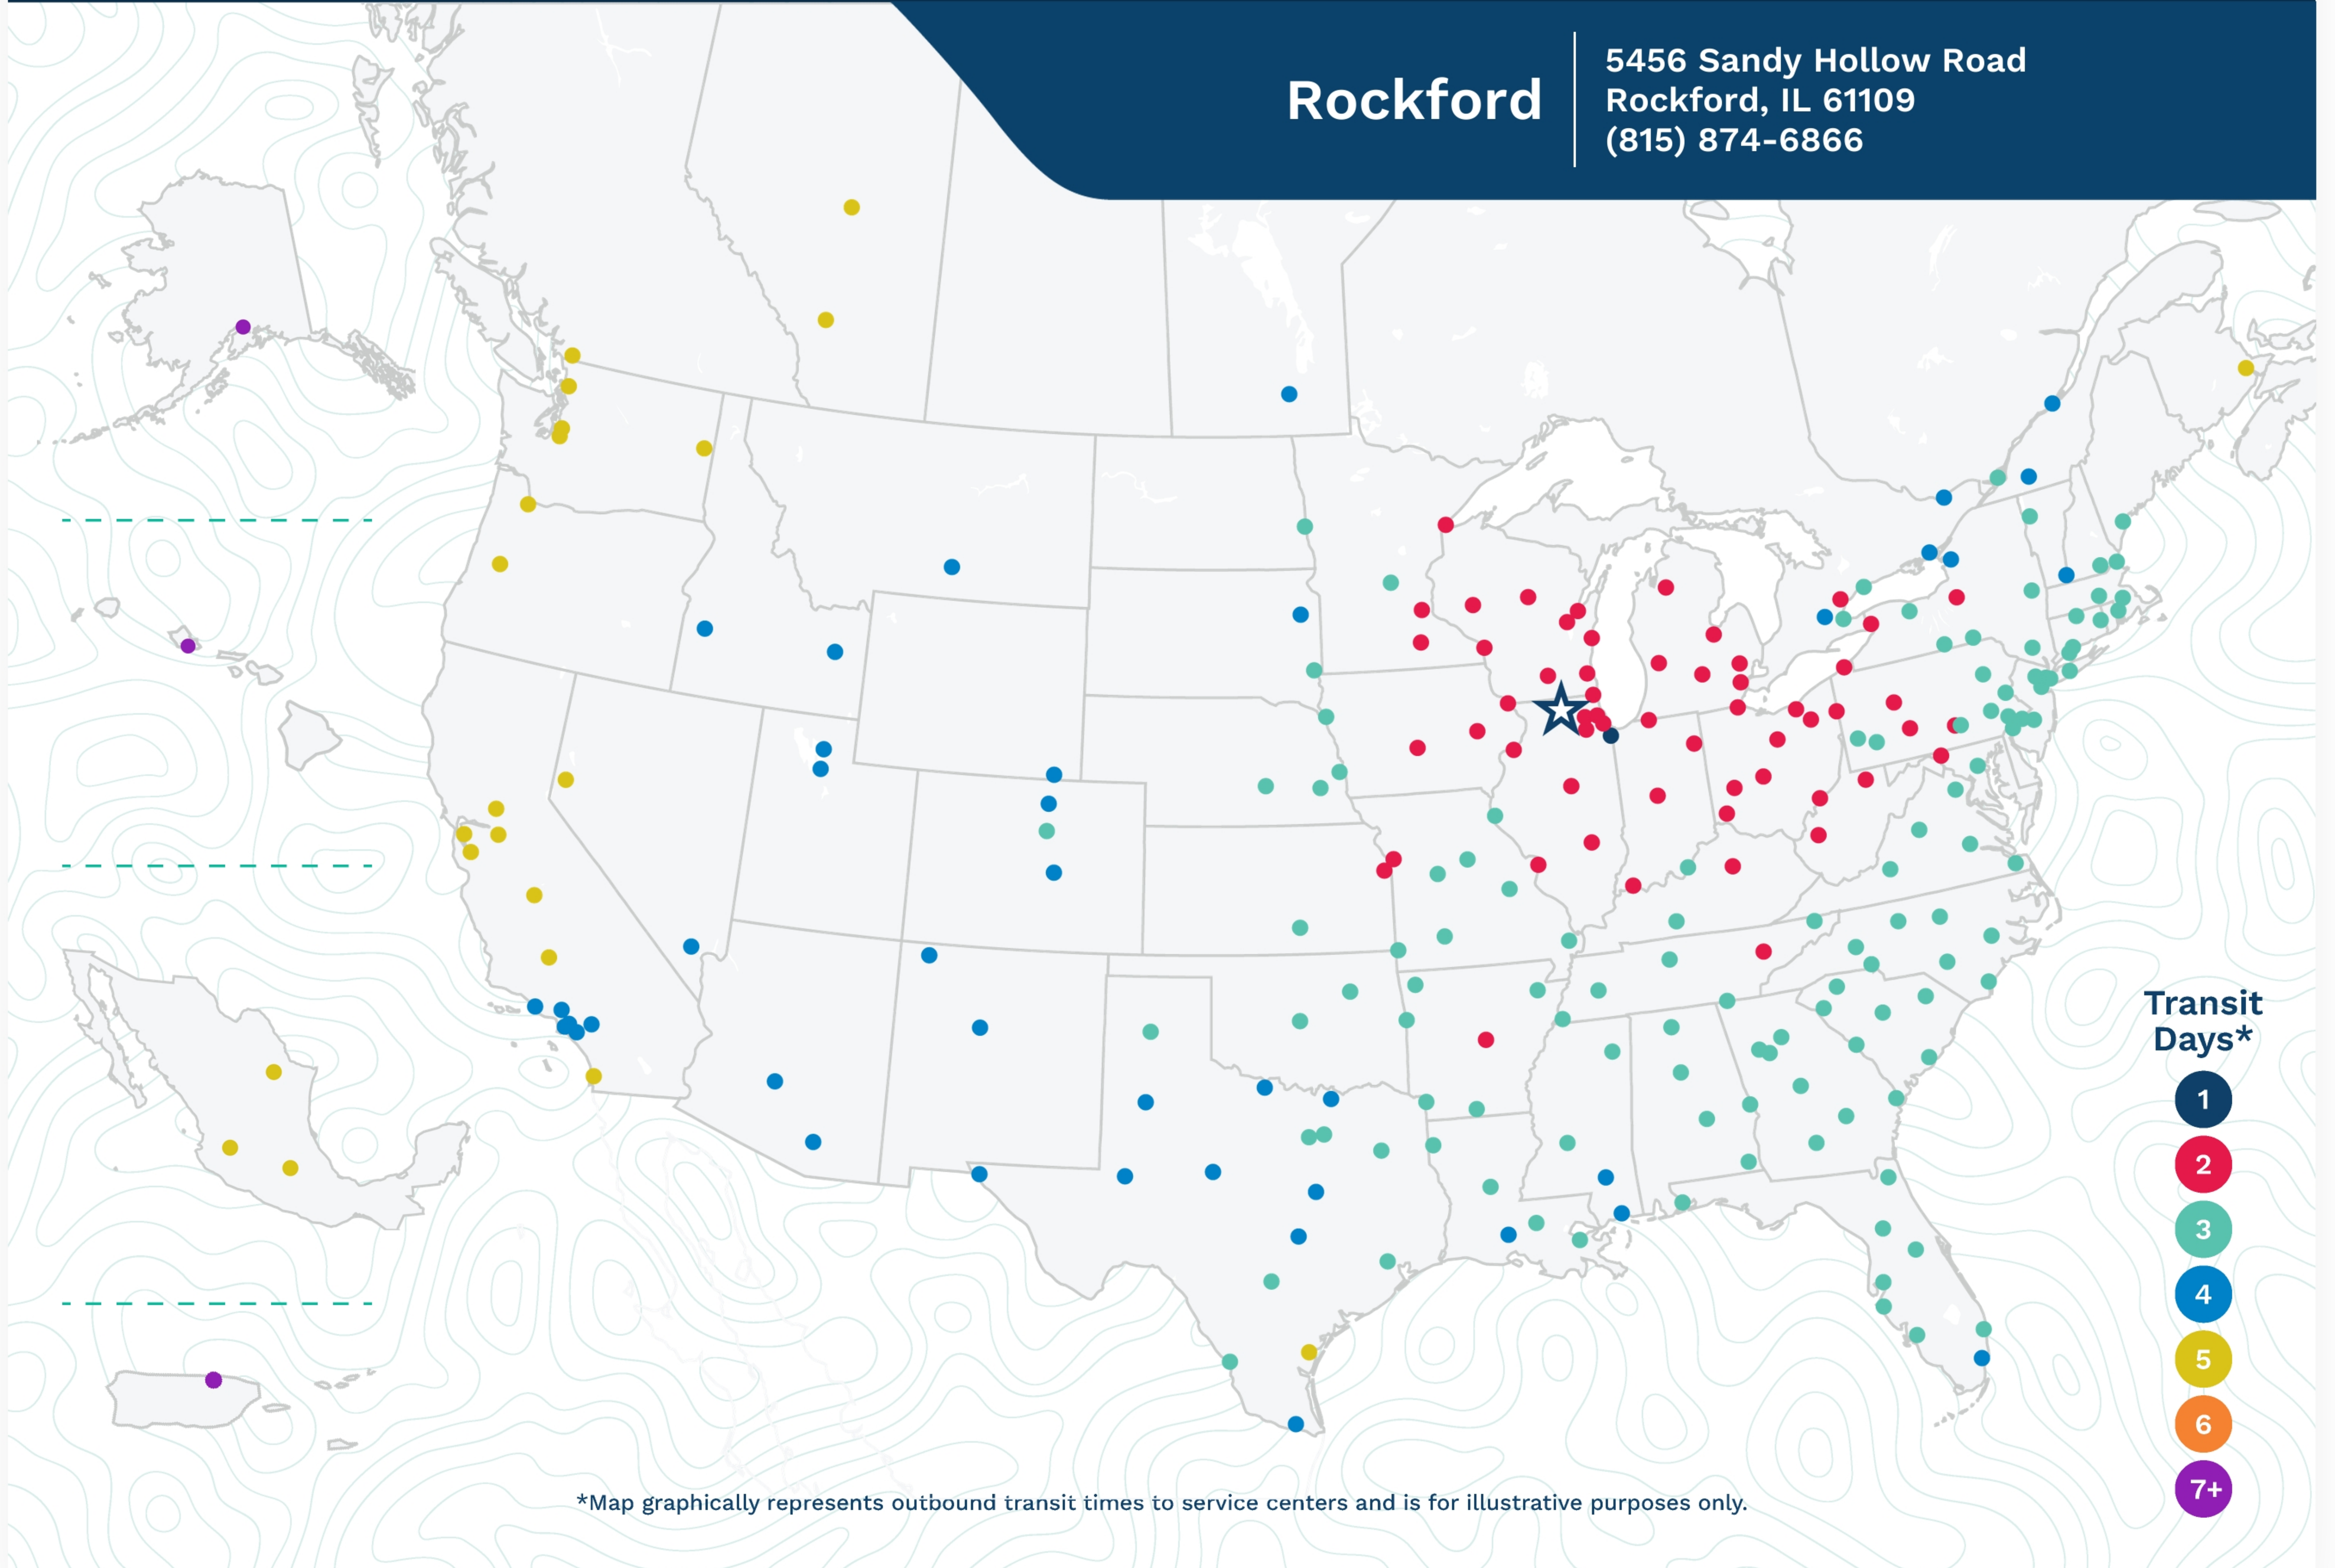

# Advertised Transit Times

via the ABF Freight® Network

## Rockford

5456 Sandy Hollow Road  
Rockford, IL 61109  
(815) 874-6866

Transit Days\*

- 1
- 2
- 3
- 4
- 5
- 6
- 7+

\*Map graphically represents outbound transit times to service centers and is for illustrative purposes only.