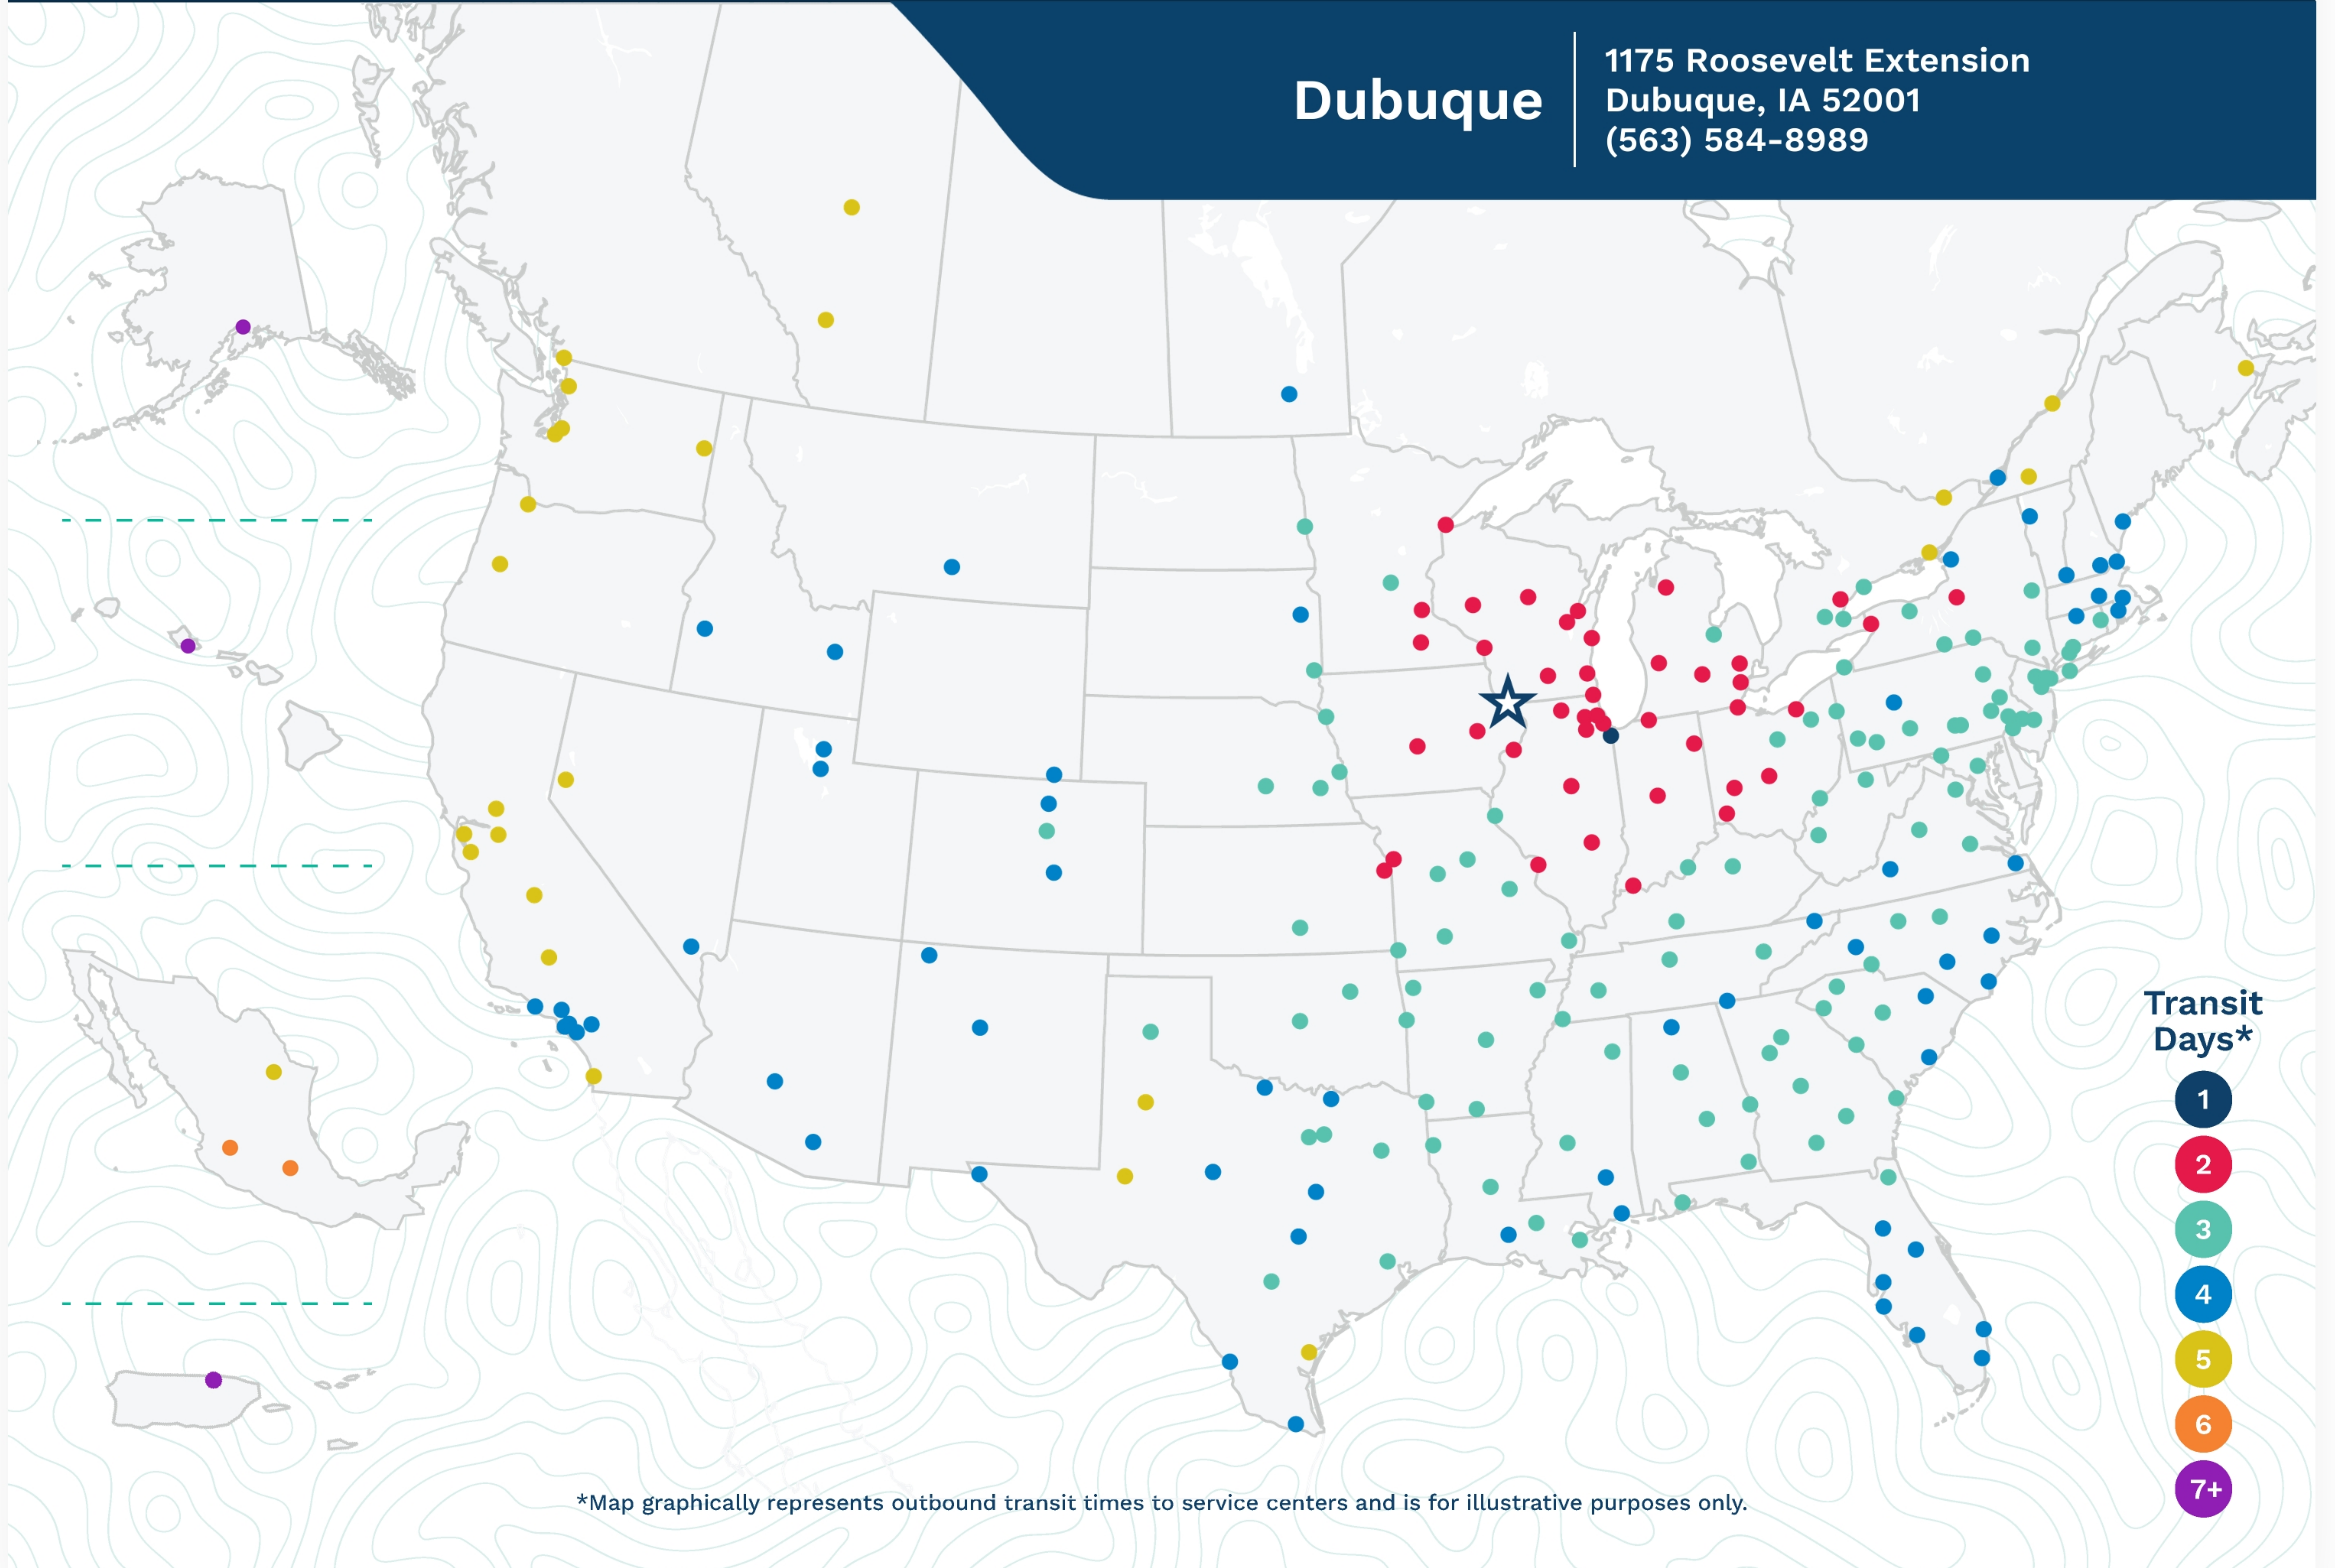

Dubuque

1175 Roosevelt Extension
Dubuque, IA 52001
(563) 584-8989

*Map graphically represents outbound transit times to service centers and is for illustrative purposes only.