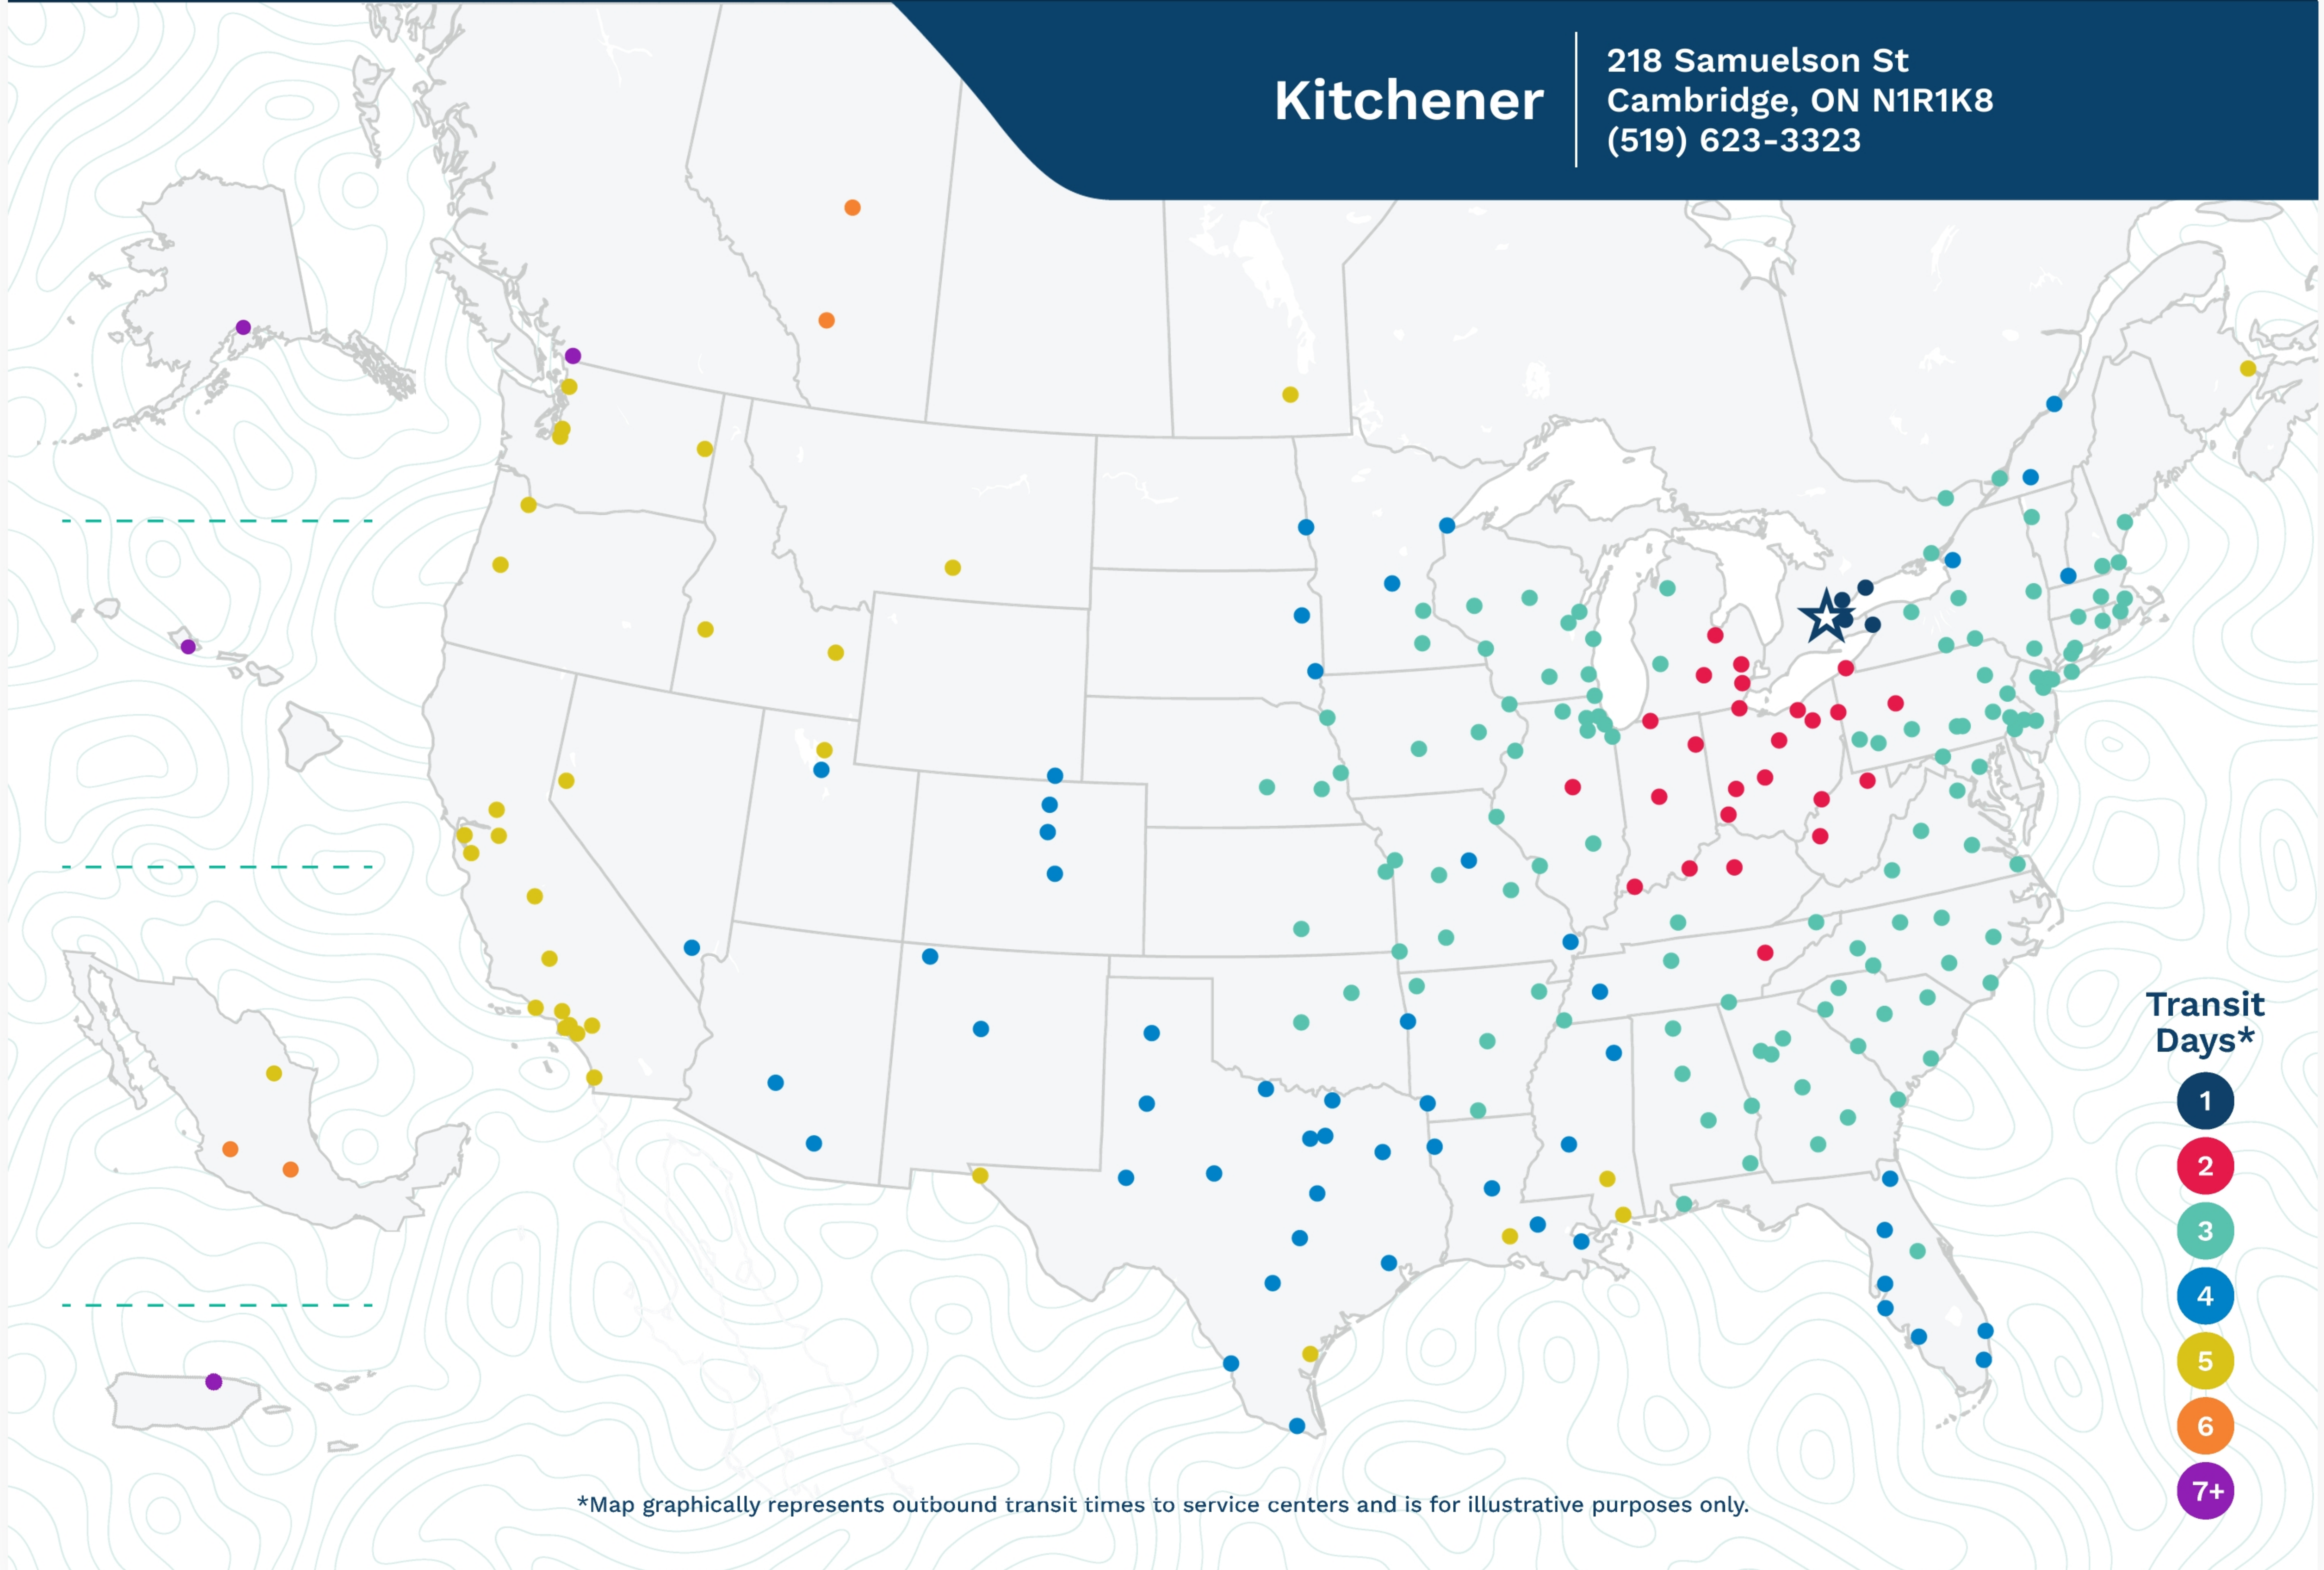

Kitchener

218 Samuelson St
Cambridge, ON N1R1K8
(519) 623-3323

*Map graphically represents outbound transit times to service centers and is for illustrative purposes only.