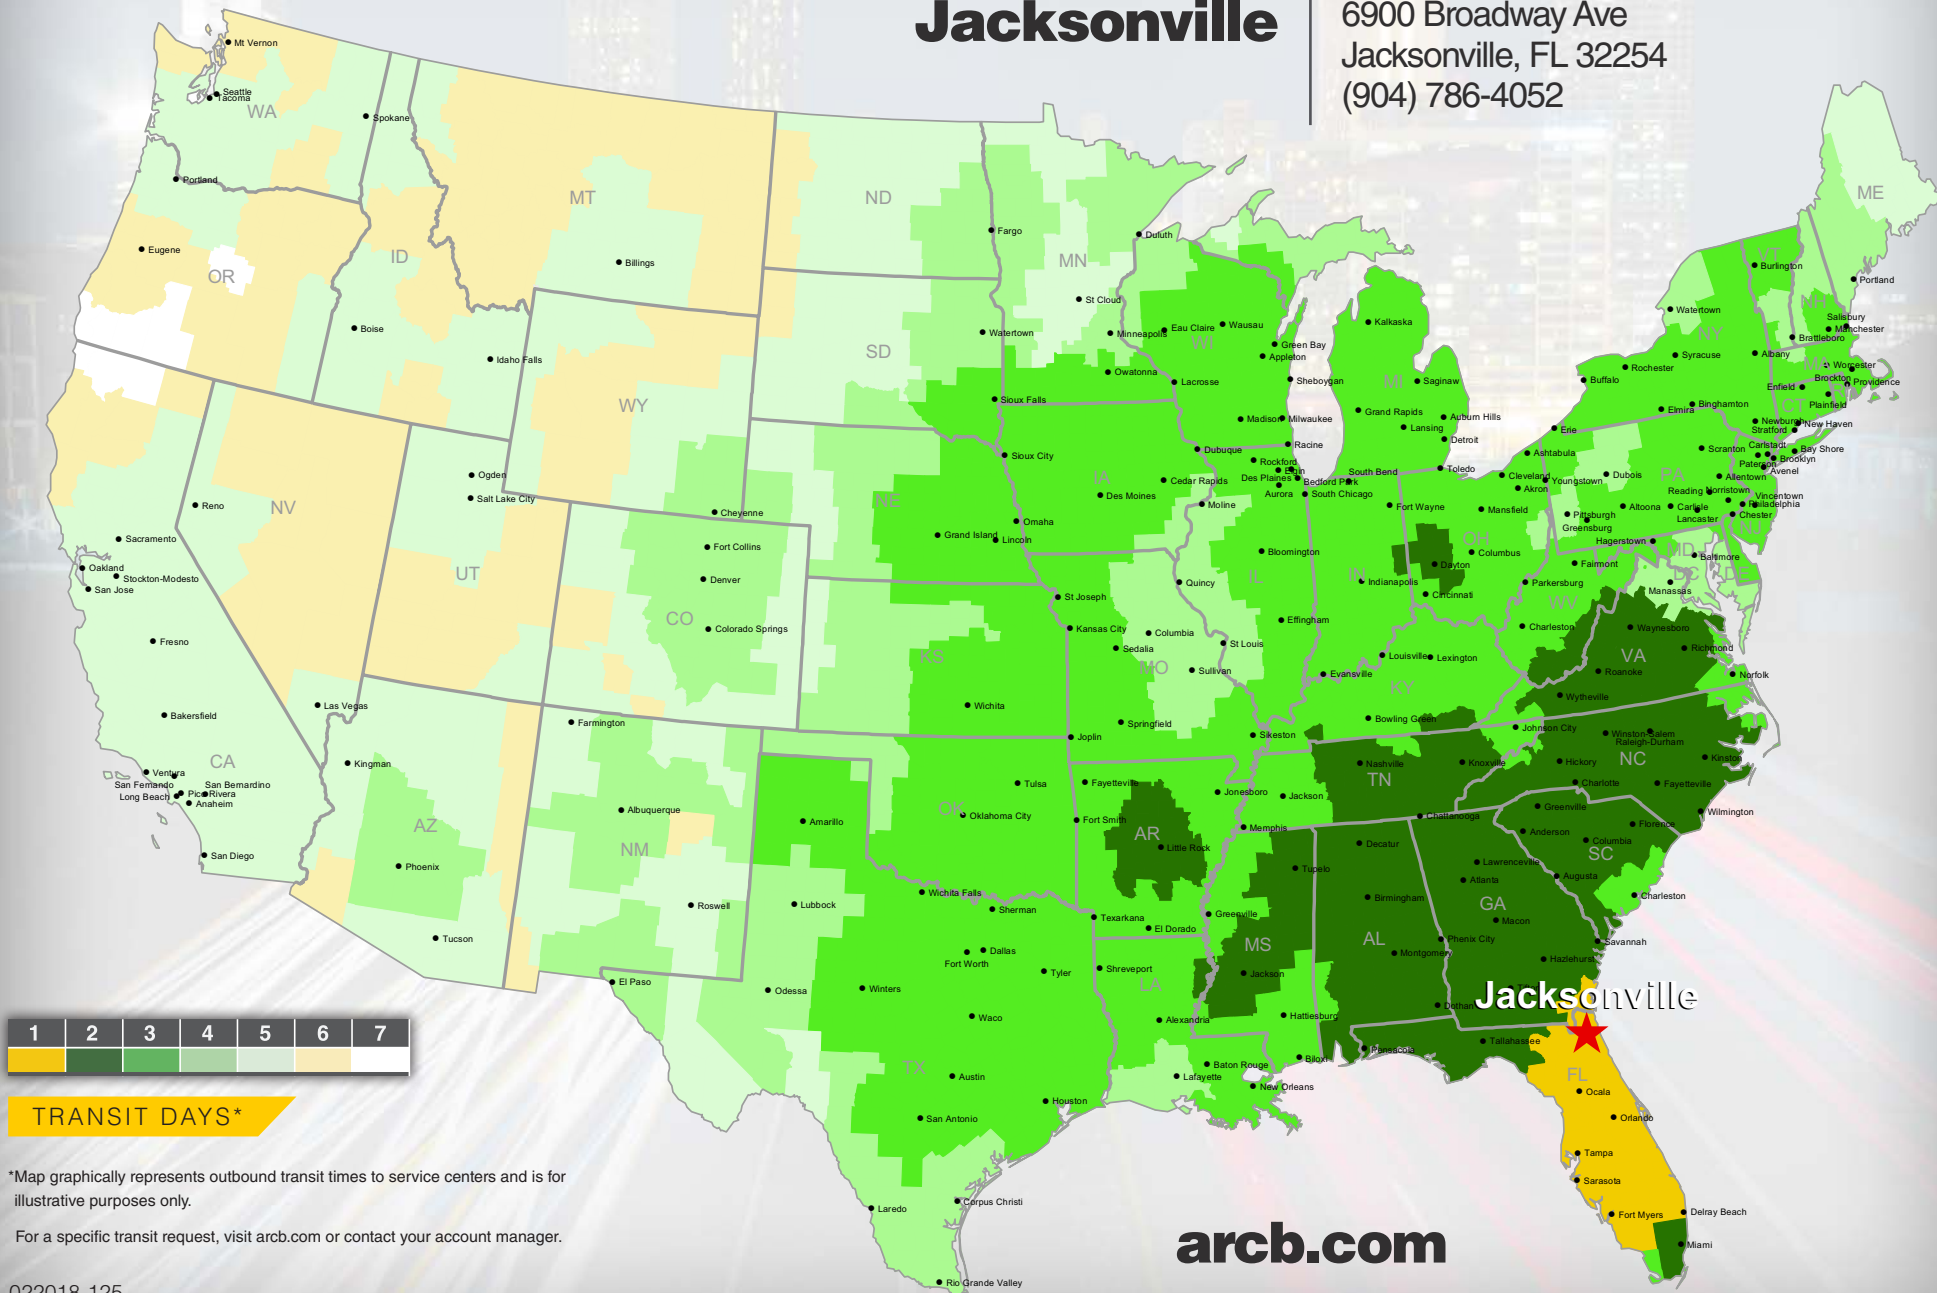

Jacksonville

6900 Broadway Ave
Jacksonville, FL 32254
(904) 786-4052

TRANSIT DAYS*

*Map graphically represents outbound transit times to service centers and is for illustrative purposes only.

For a specific transit request, visit arcb.com or contact your account manager.